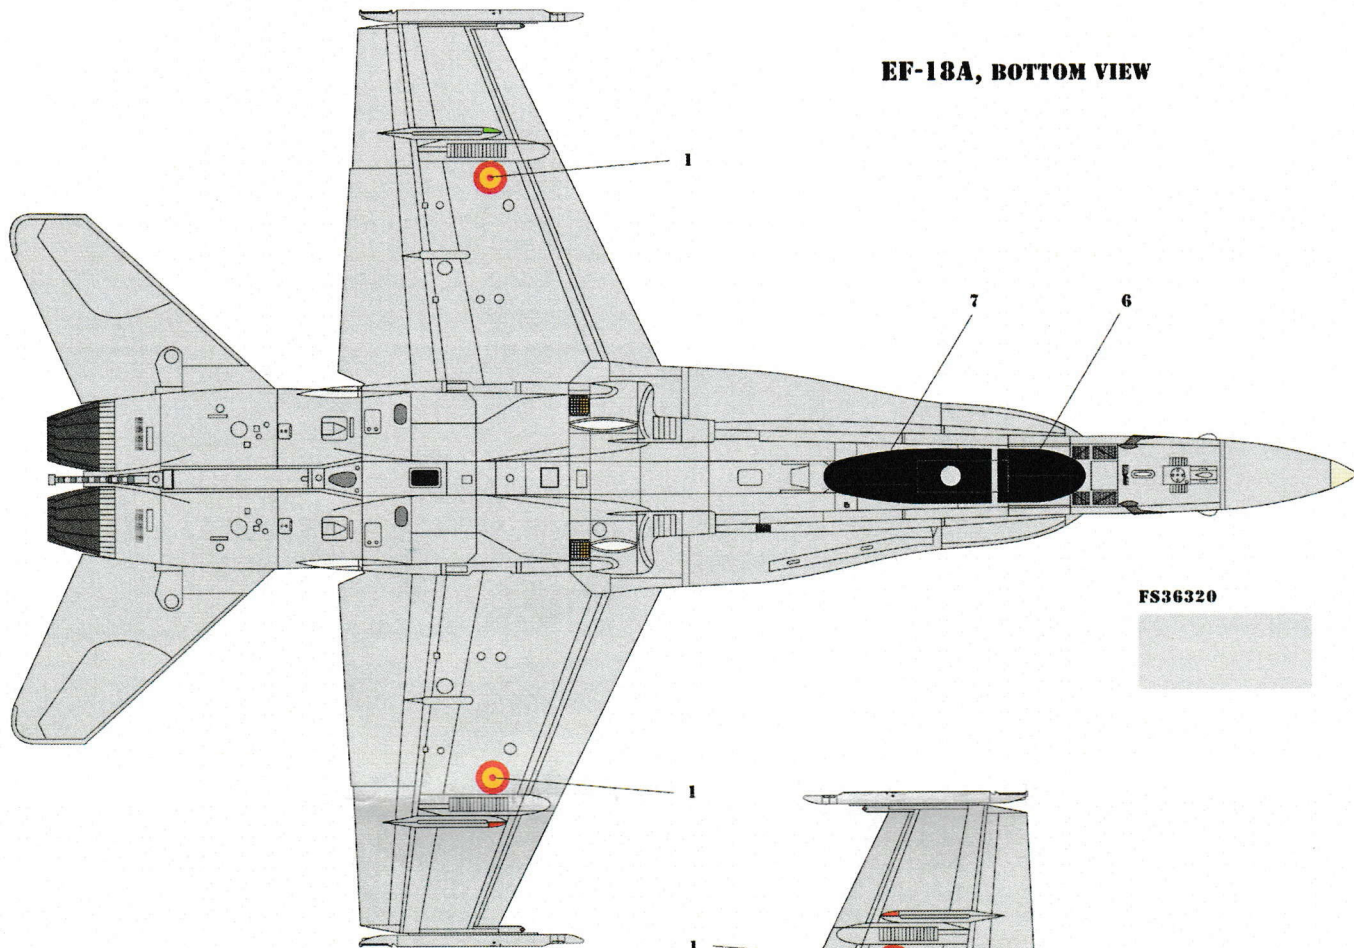

FS36320

EF-18B, BOTTOM VIEW

EF-18A TECHNICAL STENCILS, SIDE VIEWS

EF-18B TECHNICAL STENCILS, SIDE VIEWS

SPANISH EF-18

EF-18A/B TECHNICAL STENCILS, TOP AND BOTTOM VIEW

FPHU MM
UL. LOTNICZA 13/2
78-100 KOŁOBRZEG
POLAND
TEL: +48-507-024-077
WWW.MODELMAKER.COM.PL