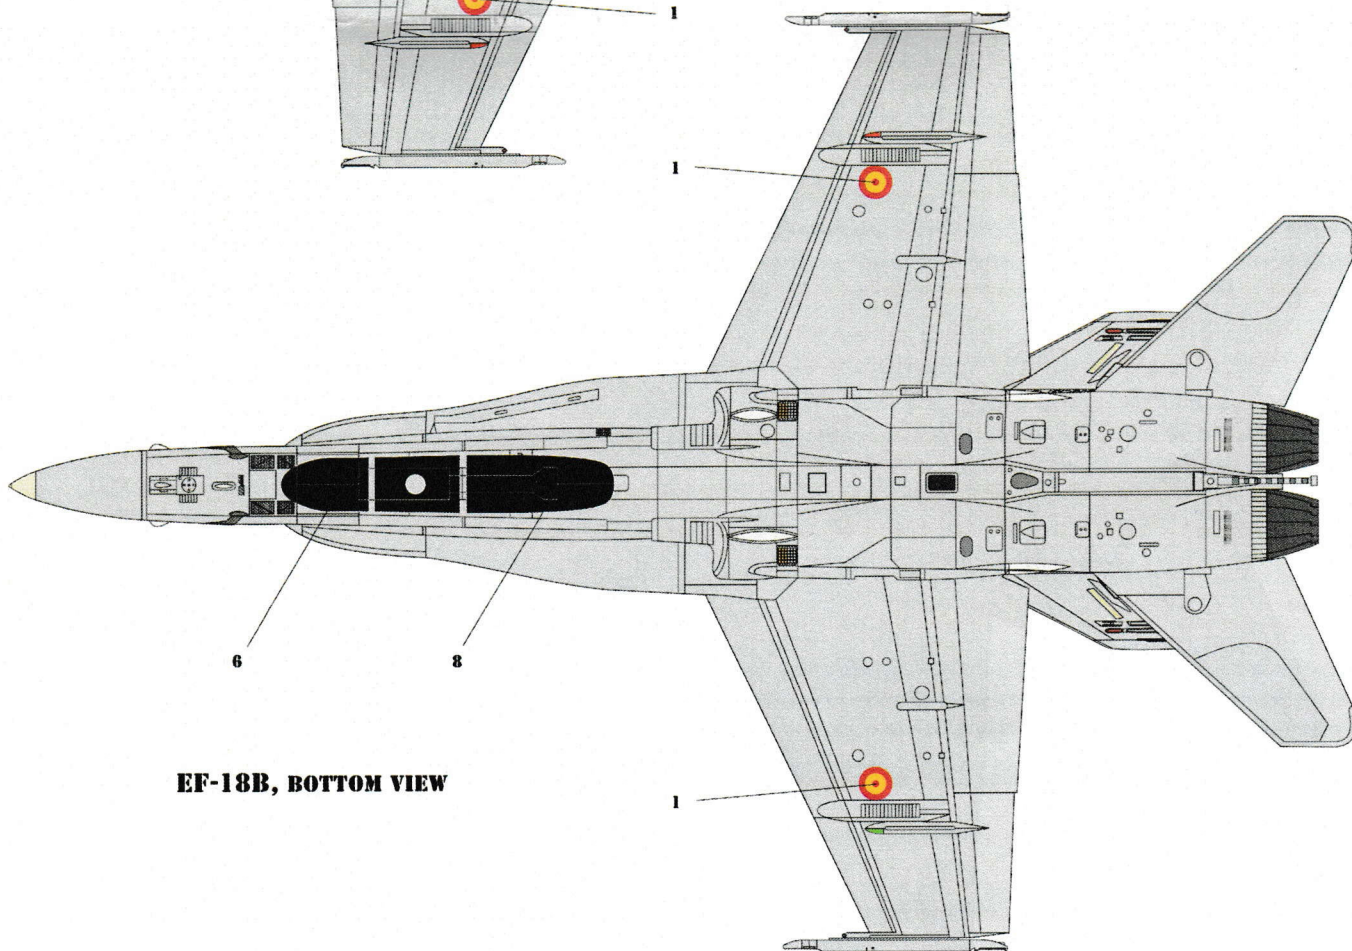

FS36320

EF-18B, BOTTOM VIEW

EF-18A TECHNICAL STENCILS, SIDE VIEWS

EF-18B TECHNICAL STENCILS, SIDE VIEWS

SPANISH EF-18

EF-18A/B TECHNICAL STENCILS, TOP AND BOTTOM VIEW

FPHU MM
UL. LOTNICZA 13/2
78-100 KOŁOBRZEG
POLAND
TEL: +48-507-024-077
WWW.MODELMAKER.COM.PL