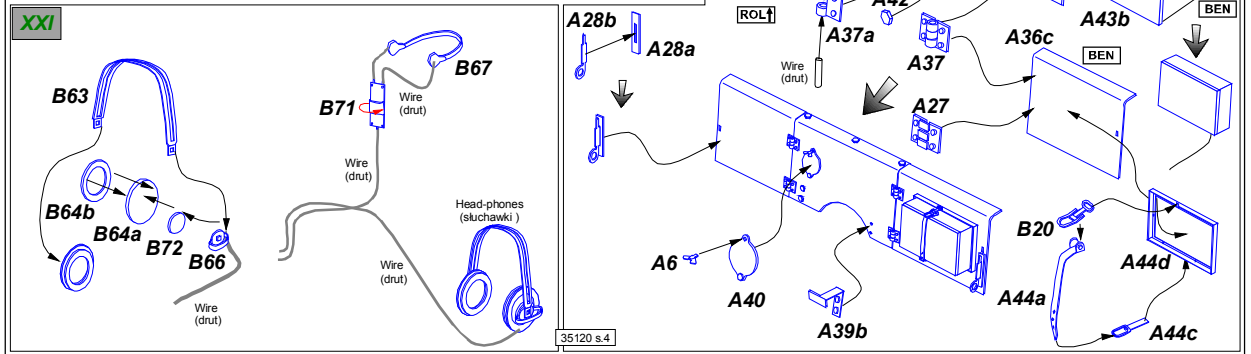

Pz.Kpfw. I, Ausf.A
(Sd.Kfz. 101) - interior
Vol.3 - additional set
 (Węzrze do Panzer I A)
 1/35 scale update for Tristar

ABER[®]
 WWW.ABER.NET.PL

35 120

Made in Poland © 2004

Resin parts

WARNING
 Any unauthorized copying, producing and reproducing of ABER company products, or any part thereof, is strictly prohibited and any such action establishes liability for a civil action and may give rise to criminal prosecution.

Reworked **part 1** from set 35 066 Pz.Kpfw. I A Upper hull (prerobiona **część nr1** z 35 066)