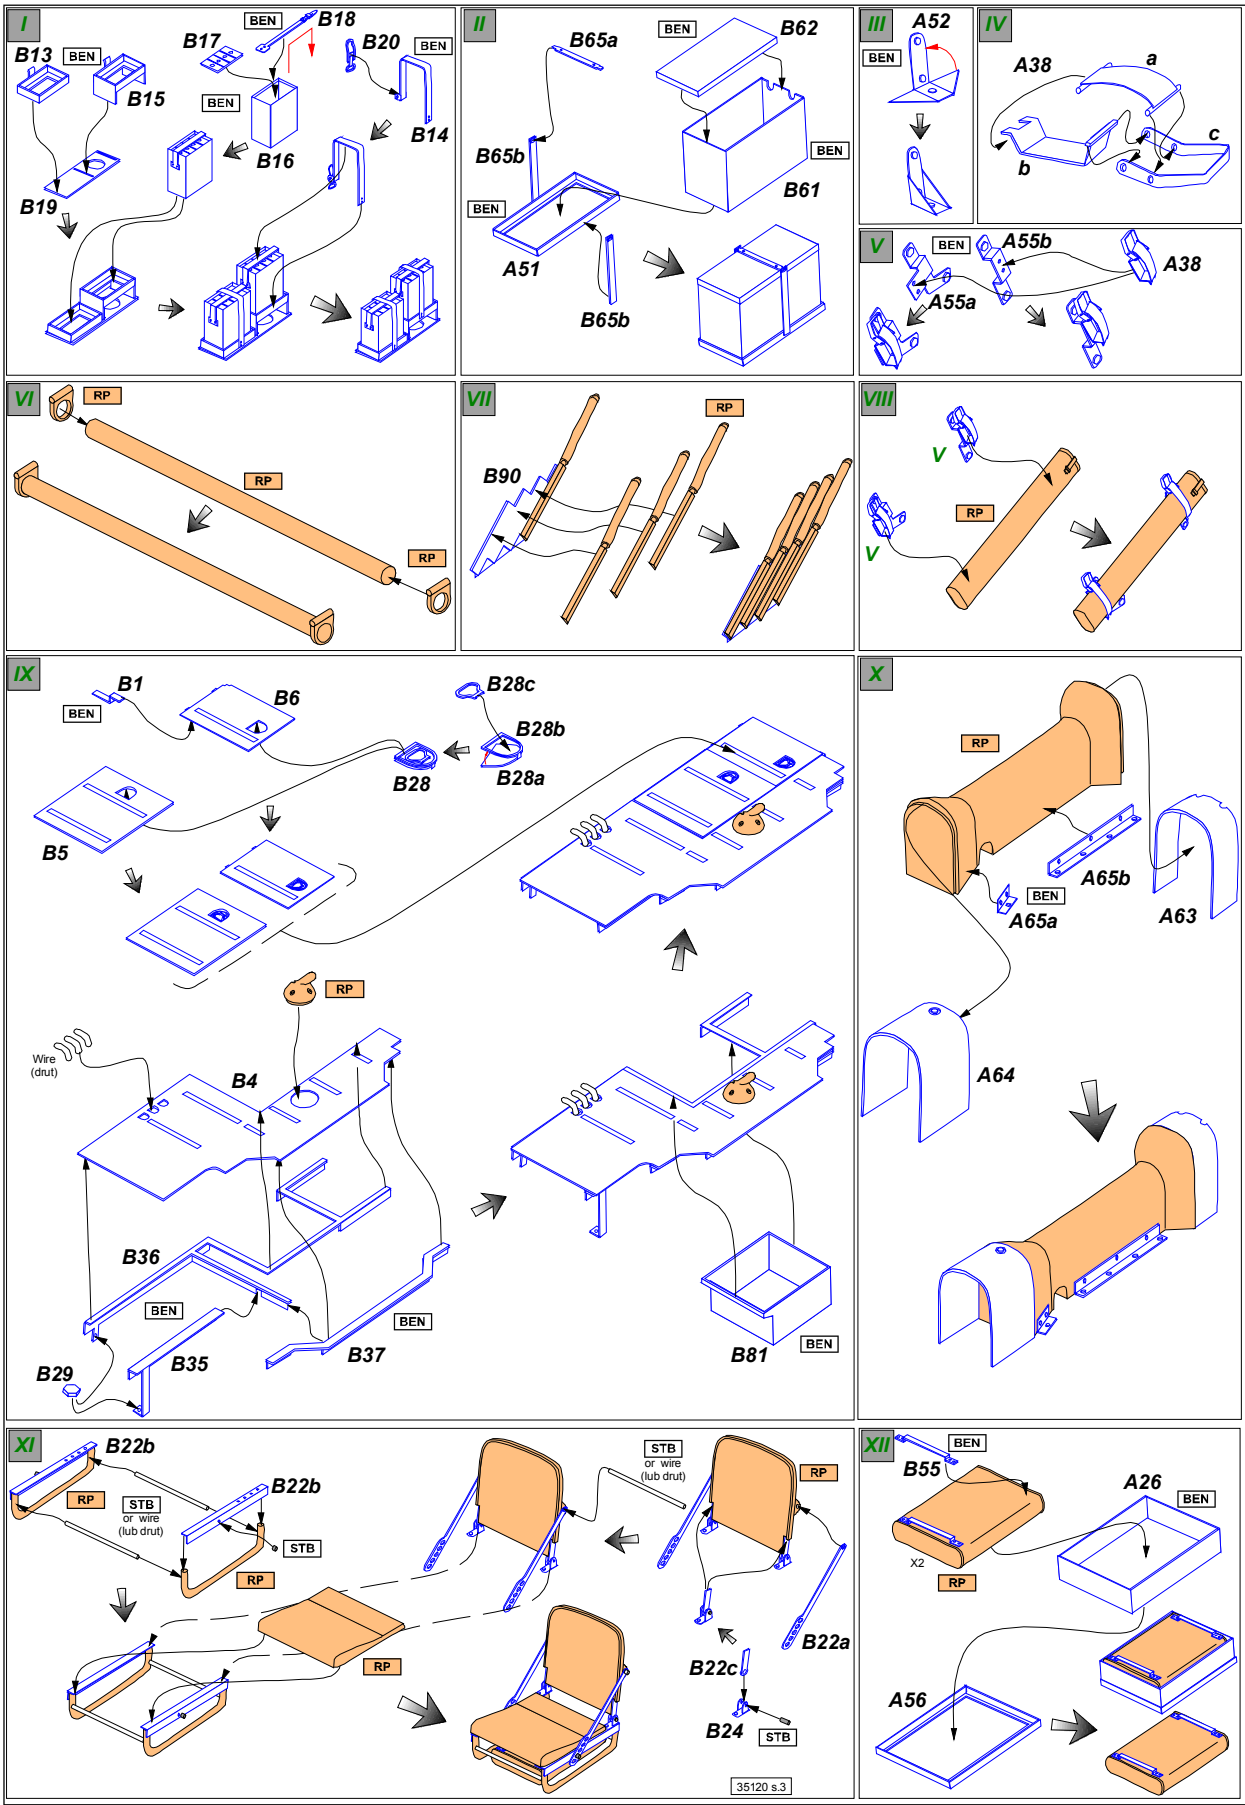

Pz.Kpfw. I, Ausf.A
(Sd.Kfz. 101) - interior
Vol.3 - additional set
 (Węzrze do Panzer I A)
 1/35 scale update for Tristar

ABER[®]
 WWW.ABER.NET.PL

35 120

Made in Poland © 2004

Resin parts

WARNING
 Any unauthorized copying, producing and reproducing of ABER company products, or any part thereof, is strictly prohibited and any such action establishes liability for a civil action and may give rise to criminal prosecution.

Reworked **part 1** from set 35 066 Pz.Kpfw. I A Upper hull (prerobiona **część nr1** z 35 066)