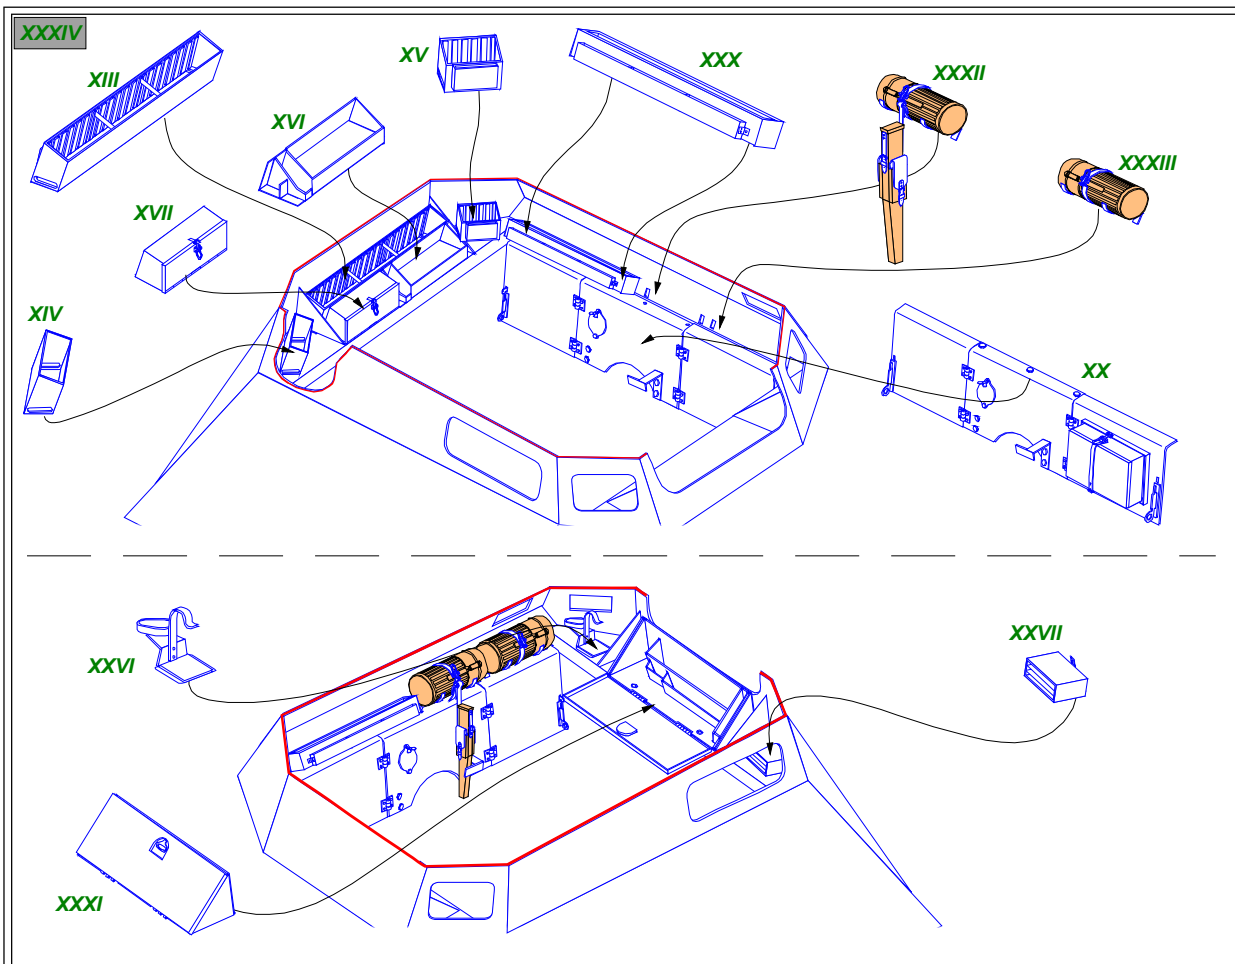

Reworked **part 1** from set 35 066 Pz.Kpfw. I A Upper hull (prerobiona **część nr1** z 35 066)