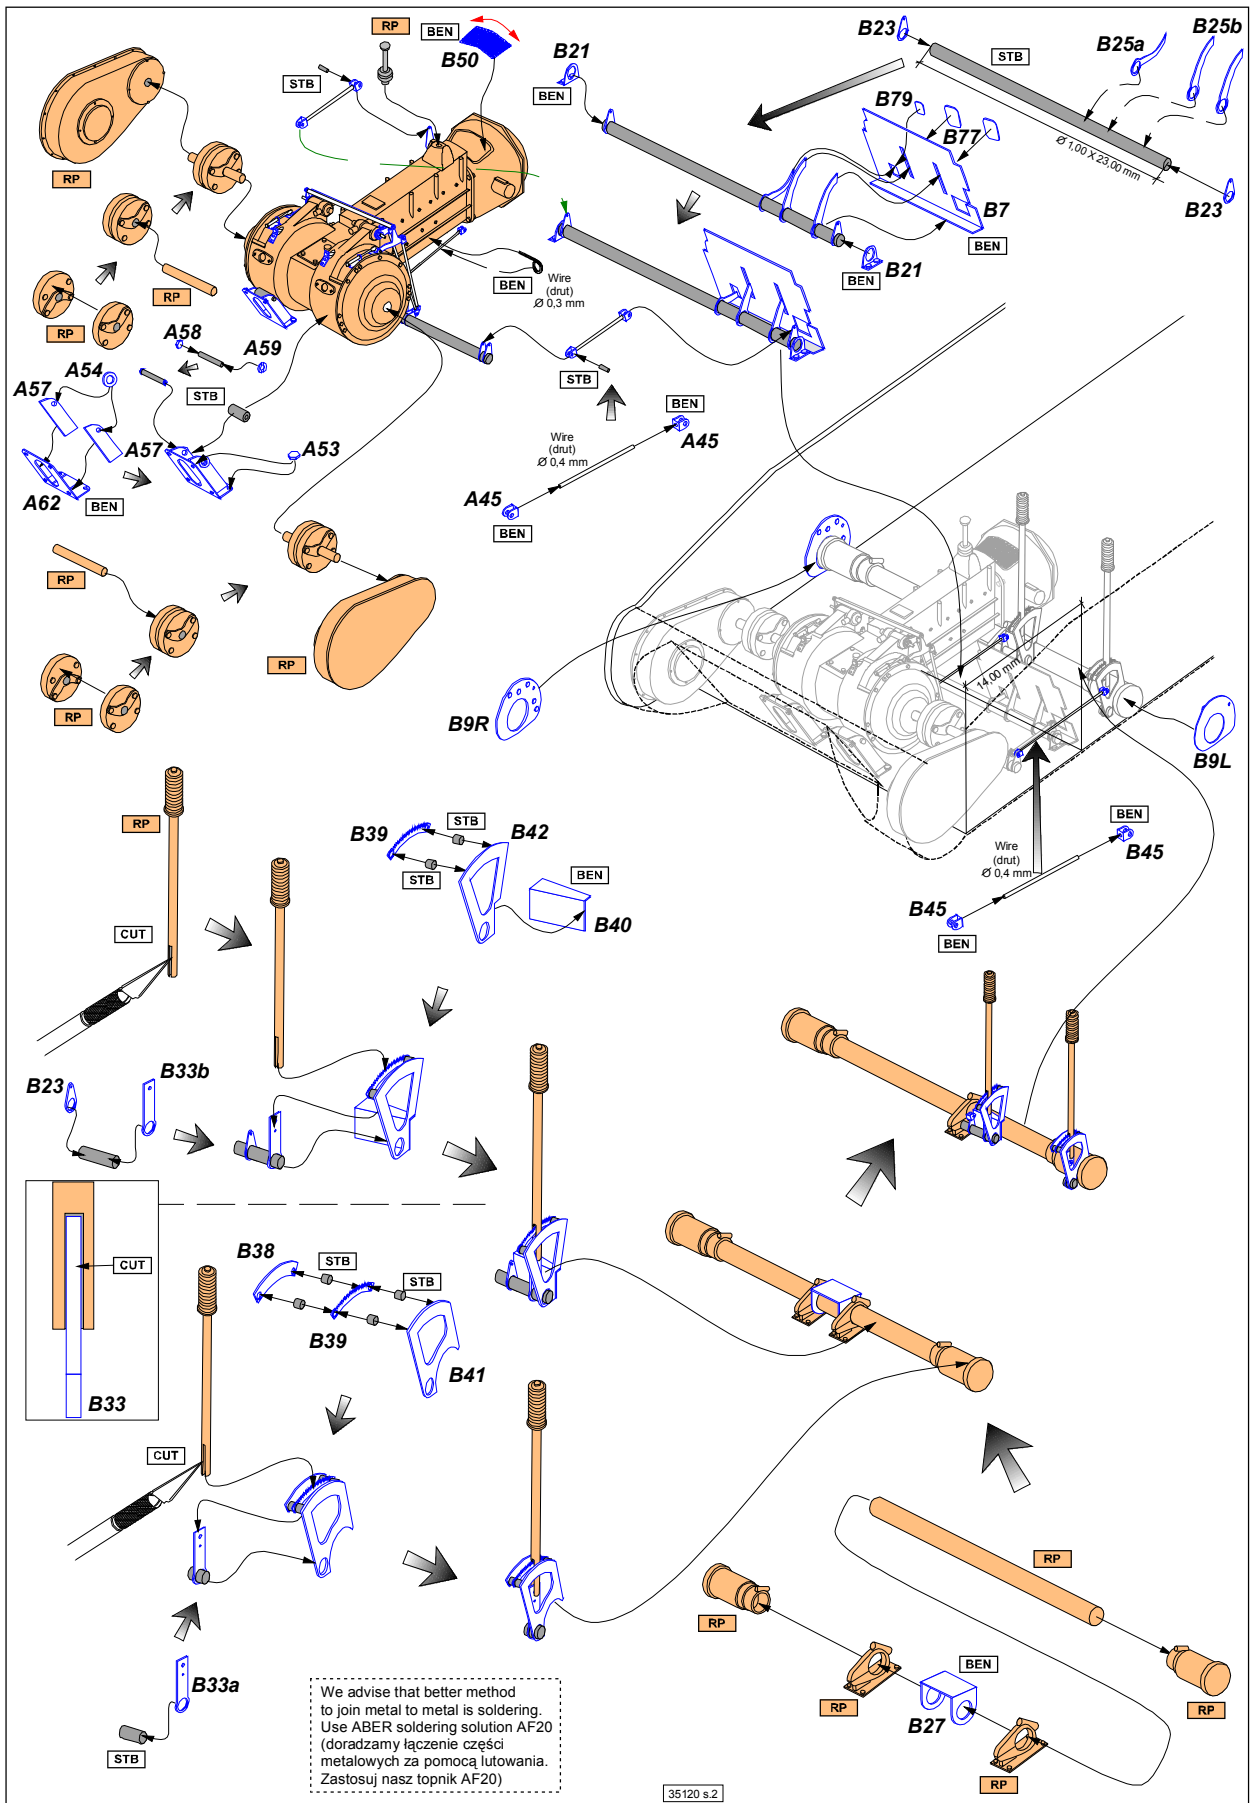

Pz.Kpfw. I, Ausf.A
(Sd.Kfz. 101) - interior
Vol.3 - additional set
 (Węzrze do Panzer I A)
 1/35 scale update for Tristar

ABER[®]
 WWW.ABER.NET.PL

35 120

Made in Poland © 2004

Resin parts

WARNING
 Any unauthorized copying, producing and reproducing of ABER company products, or any part thereof, is strictly prohibited and any such action establishes liability for a civil action and may give rise to criminal prosecution.

Reworked **part 1** from set 35 066 Pz.Kpfw. I A Upper hull (prerobiona **część nr1** z 35 066)