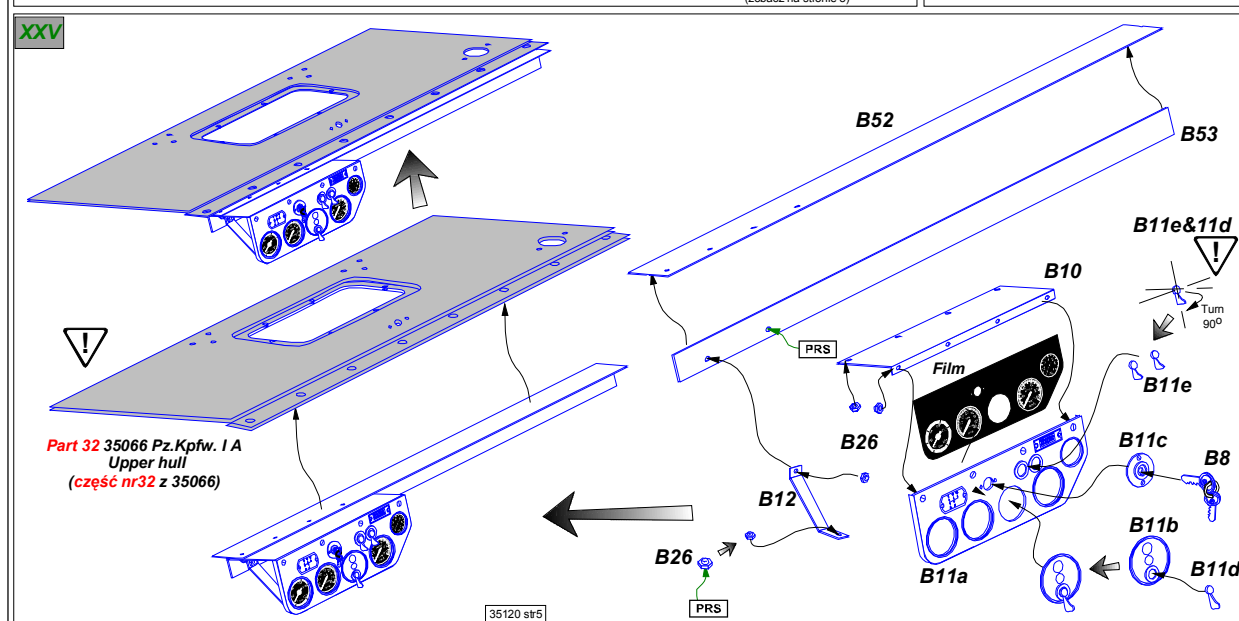

Reworked **part 1** from set 35 066 Pz.Kpfw. I A Upper hull (prerobiona **część nr1** z 35 066)