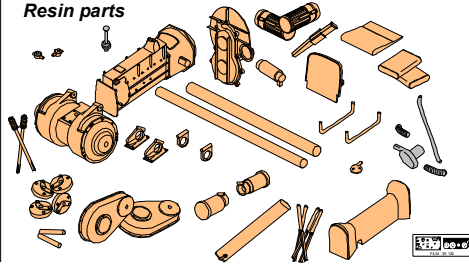

Pz.Kpfw. I, Ausf.A
(Sd.Kfz. 101) - interior
Vol.3 - additional set
(Węzrze do Panzer I A)
1/35 scale update for Tristar

ABER®
WWW.ABER.NET.PL

35 120

Made in Poland © 2004

Resin parts