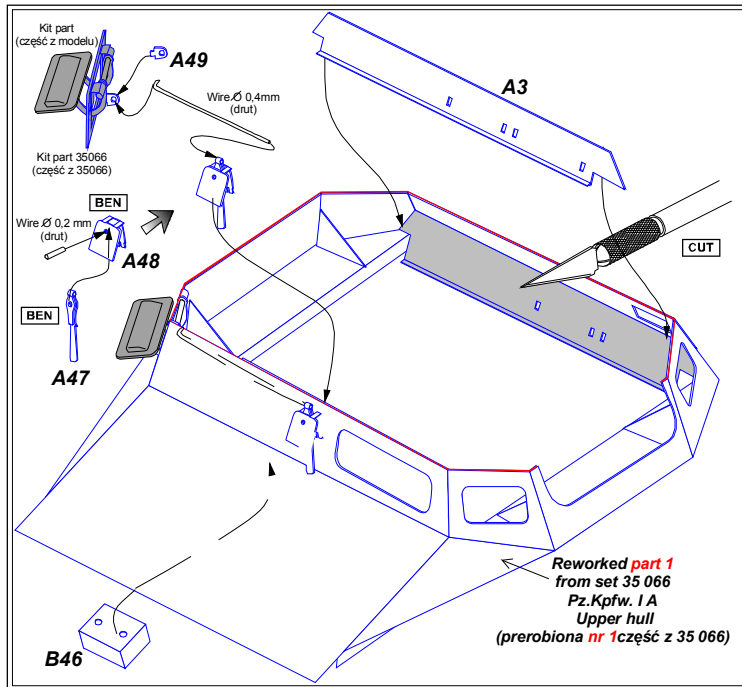

Reworked **part 1** from set 35 066 Pz.Kpfw. I A Upper hull (prerobiona **część nr1** z 35 066)