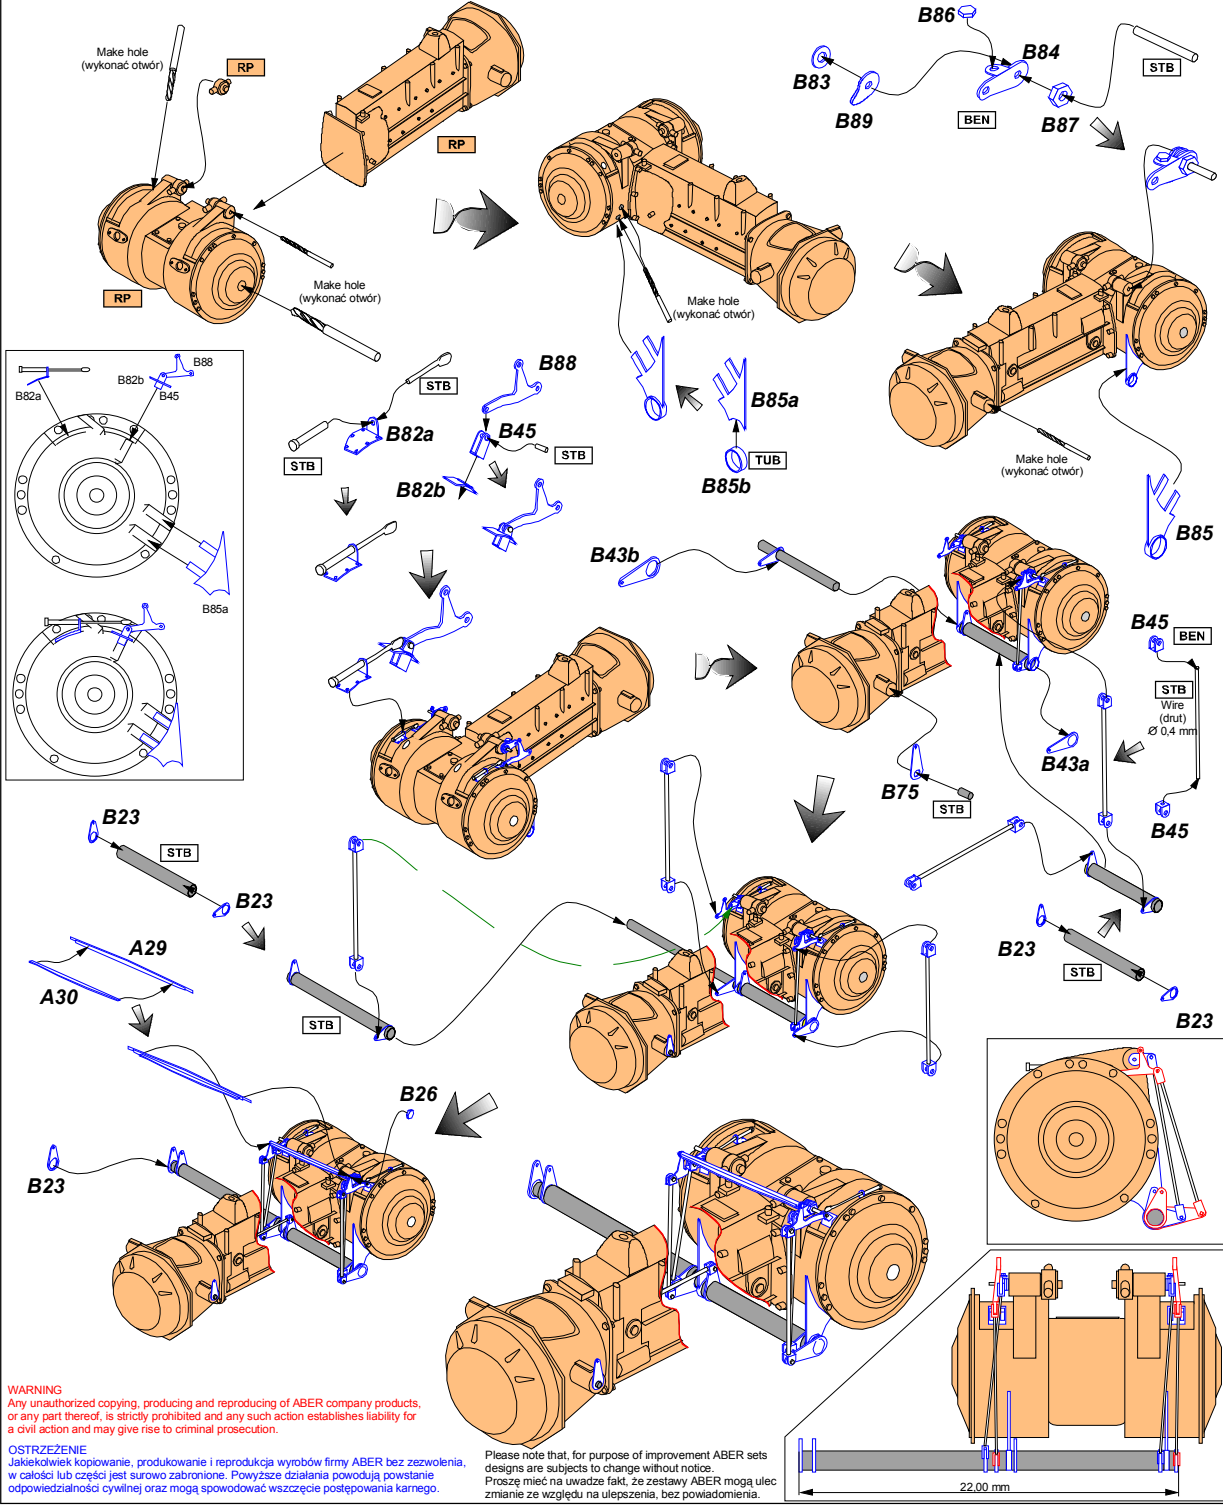

Pz.Kpfw. I, Ausf.A
(Sd.Kfz. 101) - interior
Vol.3 - additional set
(Węzrze do Panzer I A)
1/35 scale update for Tristar

ABER®
WWW.ABER.NET.PL

35 120

Made in Poland © 2004

Resin parts