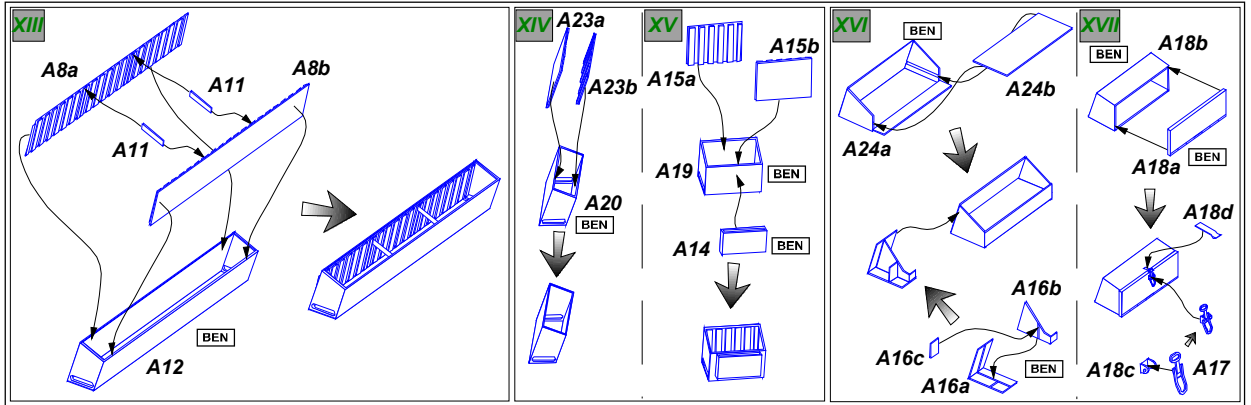

Pz.Kpfw. I, Ausf.A
(Sd.Kfz. 101) - interior
Vol.3 - additional set
 (Węzrze do Panzer I A)
 1/35 scale update for Tristar

ABER[®]
 WWW.ABER.NET.PL

35 120

Made in Poland © 2004

Resin parts

WARNING
 Any unauthorized copying, producing and reproducing of ABER company products, or any part thereof, is strictly prohibited and any such action establishes liability for a civil action and may give rise to criminal prosecution.

Reworked **part 1** from set 35 066 Pz.Kpfw. I A Upper hull (prerobiona **część nr1** z 35 066)