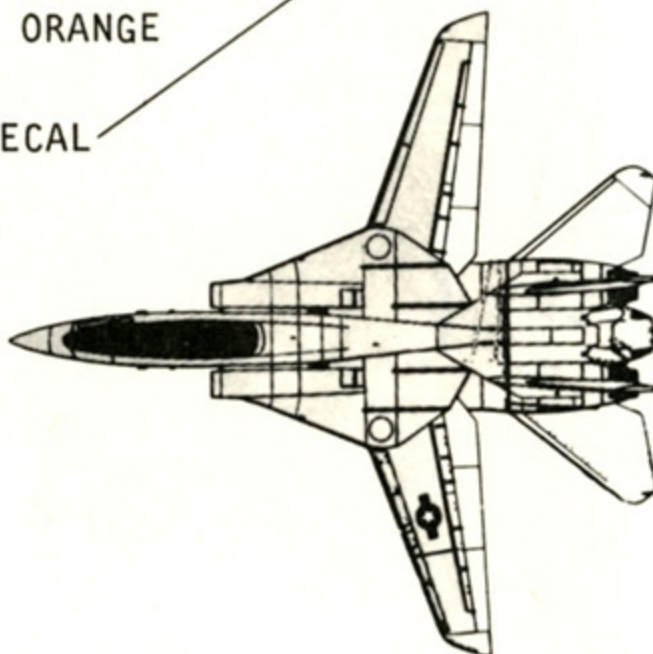

F-14A VF-211

CDR GARY HAKANSON

LT. TOM PAVLOCK

RED, WHITE, BLACK STRIPE

F-14A VF-114

LCDR STEVE BARKLEY

LT JOHN PECK

USS KITTY HAWK

PAINT ORANGE THEN APPLY BLACK STRIPES

PAINT TAIL FIN AND WING TIPS ORANGE

APPLY BLACK STRIPE DECALS

PAINT FIN ORANGE AND APPLY DECAL

NATIONAL INSIGNIAS ON UPPER PORT AND LOWER STARBOARD WINGS, WING NUMBERS ON BOTH UPPER WINGS, ON BOTH AIRCRAFT.

BLACK AND WHITE STRIPES- TAIL HOOK

DK. METAL- WING AND TAIL LEADING EDGES, TAIL PIPES, BOTTOM OF INTAKE LIP, BLAST AREA IN FRONT OF GUN OPENING.

STANDARD DATA PLACEMENT