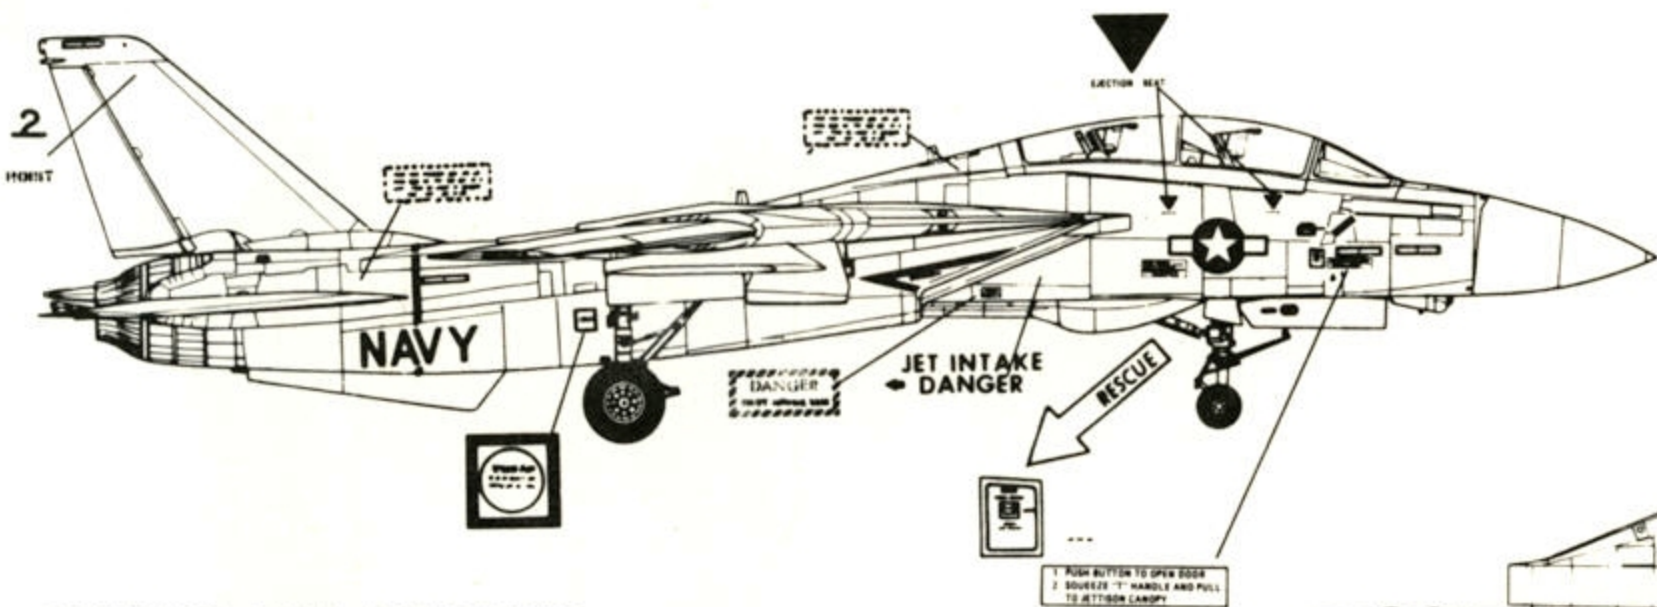

PAINT ORANGE THEN APPLY BLACK STRIPES

PAINT TAIL FIN AND WING TIPS ORANGE

APPLY BLACK STRIPE DECALS

PAINT FIN ORANGE AND APPLY DECAL

NATIONAL INSIGNIAS ON UPPER PORT AND LOWER STARBOARD WINGS, WING NUMBERS ON BOTH UPPER WINGS, ON BOTH AIRCRAFT.

WING NUMBER ON VF-211 IS 01 ON VF-114 IT IS 05

NATIONAL INSIGNIAS ON FUSELAGE ARE 25" ON WINGS THEY ARE 20"

BASIC COLOR SCHEME:

LT. GULL GRAY FS16440- ALL UPPER SURFACES EXCEPT CONTROL SURFACES.

GLOSSY WHITE- ALL UNDER SURFACES AND UPPER SURFACES OF CONTROLS.

BLACK AND WHITE STRIPES- TAIL HOOK

DK. METAL- WING AND TAIL LEADING EDGES, TAIL PIPES, BOTTOM OF INTAKE LIP, BLAST AREA IN FRONT OF GUN OPENING.

STANDARD DATA PLACEMENT