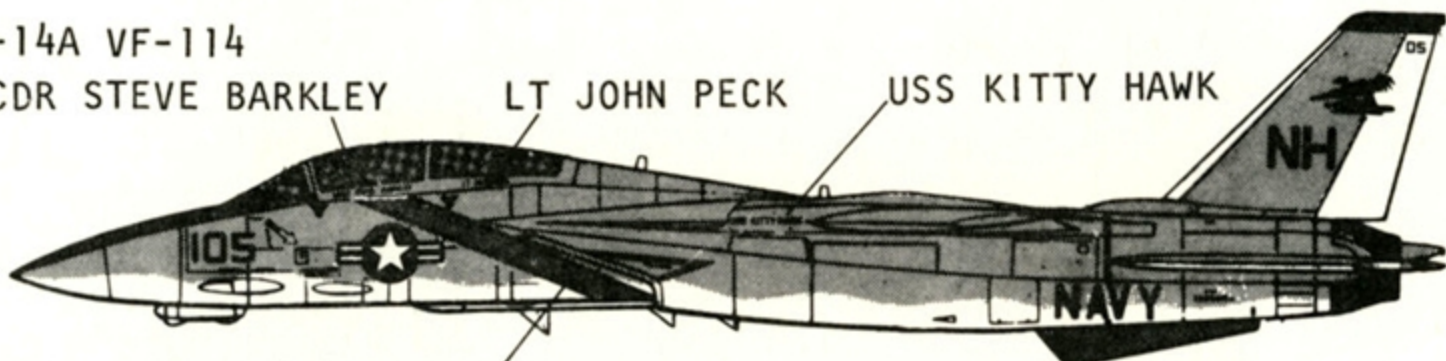

F-14A VF-211

CDR GARY HAKANSON

LT. TOM PAVLOCK

RED, WHITE, BLACK STRIPE

F-14A VF-114

LCDR STEVE BARKLEY

LT JOHN PECK

USS KITTY HAWK

PAINT ORANGE THEN APPLY BLACK STRIPES

PAINT TAIL FIN AND WING TIPS ORANGE

APPLY BLACK STRIPE DECALS

PAINT FIN ORANGE AND APPLY DECAL

NATIONAL INSIGNIAS ON UPPER PORT AND LOWER STARBOARD WINGS, WING NUMBERS ON BOTH UPPER WINGS, ON BOTH AIRCRAFT.