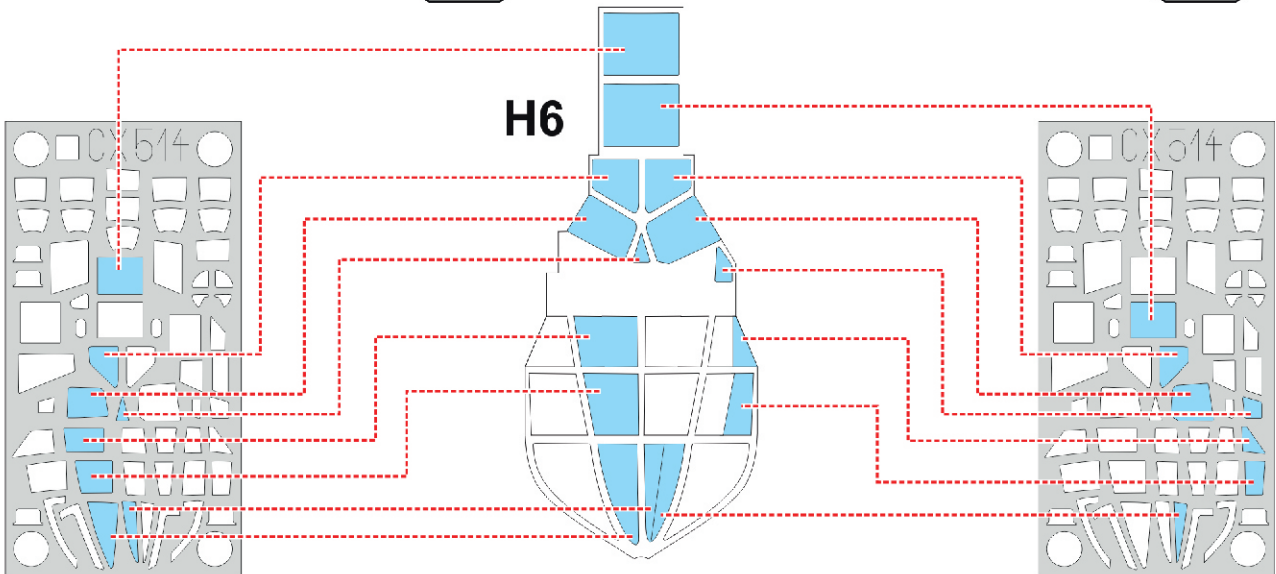

Blenheim Mk.IV

CX 514

for kit **AIRFIX**

scale **1/72**

LIQUID MASK

LIQUID MASK

H9

H8

**H3
H4**

**H3
H4**

**H3
H4**

**H3
H4**

H7

H4

H3