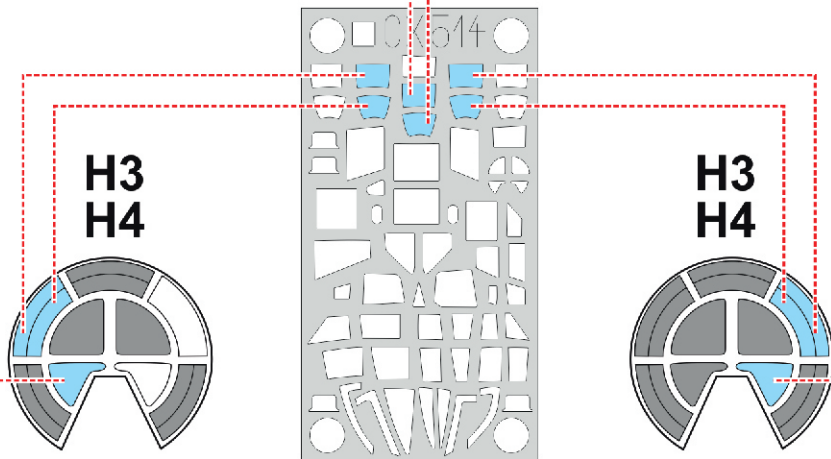

Blenheim Mk.IV

CX 514

for kit **AIRFIX**

scale **1/72**

LIQUID MASK

LIQUID MASK

H9

H8

**H3
H4**

**H3
H4**

**H3
H4**

**H3
H4**

H7

H4

H3