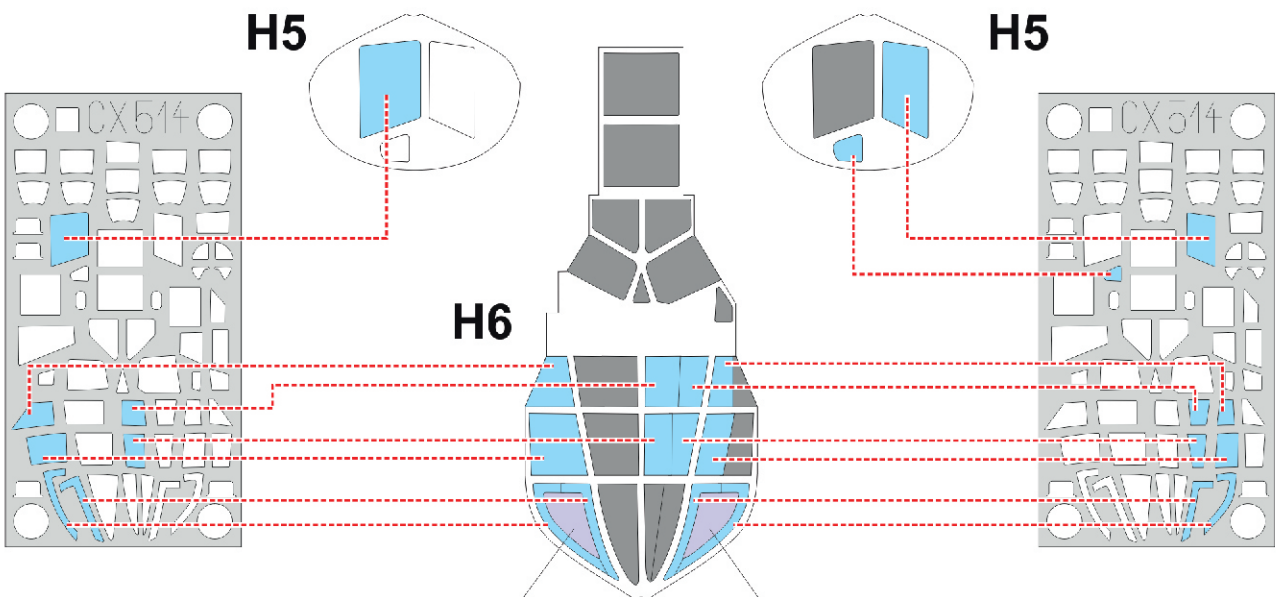

Blenheim Mk.IV

CX 514

for kit **AIRFIX**

scale **1/72**

LIQUID MASK

LIQUID MASK

H9

H8

**H3
H4**

**H3
H4**

**H3
H4**

**H3
H4**

H7

H4

H3