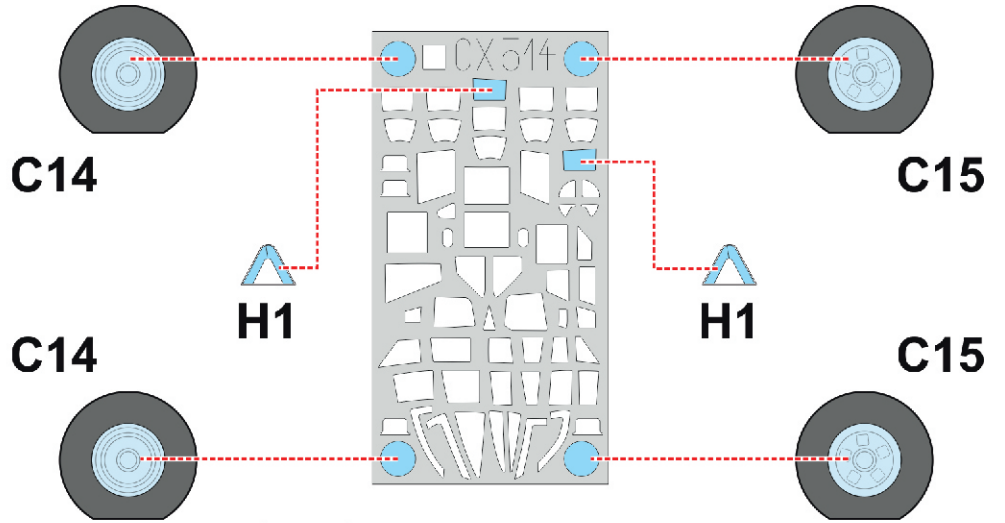

Blenheim Mk.IV

CX 514

for kit **AIRFIX**

scale **1/72**

LIQUID MASK

LIQUID MASK

H9

H8

**H3
H4**

**H3
H4**

**H3
H4**

**H3
H4**

H7

H4

H3