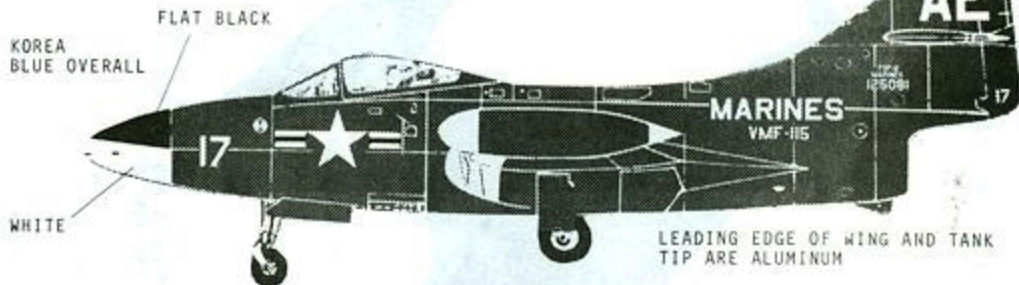

PANTHERS

VMF-115
MARCH 1953 KOREA
GLOSSY SEA BLUE OVERALL