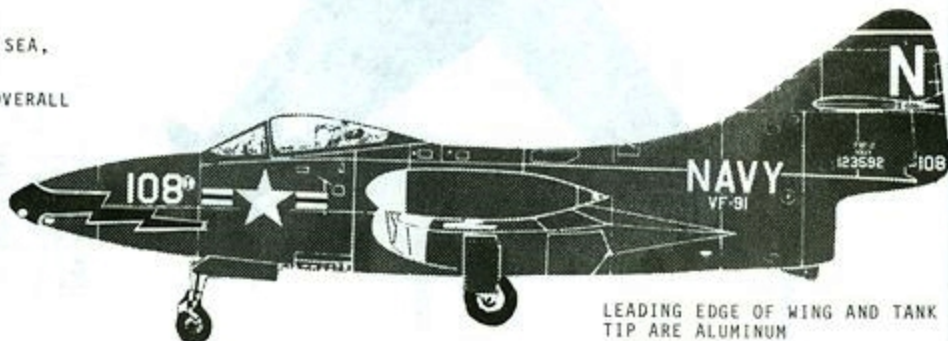

VF-91
U.S.S. PHILIPINE SEA,
KOREAN WAR
GLOSSY SEA BLUE OVERALL