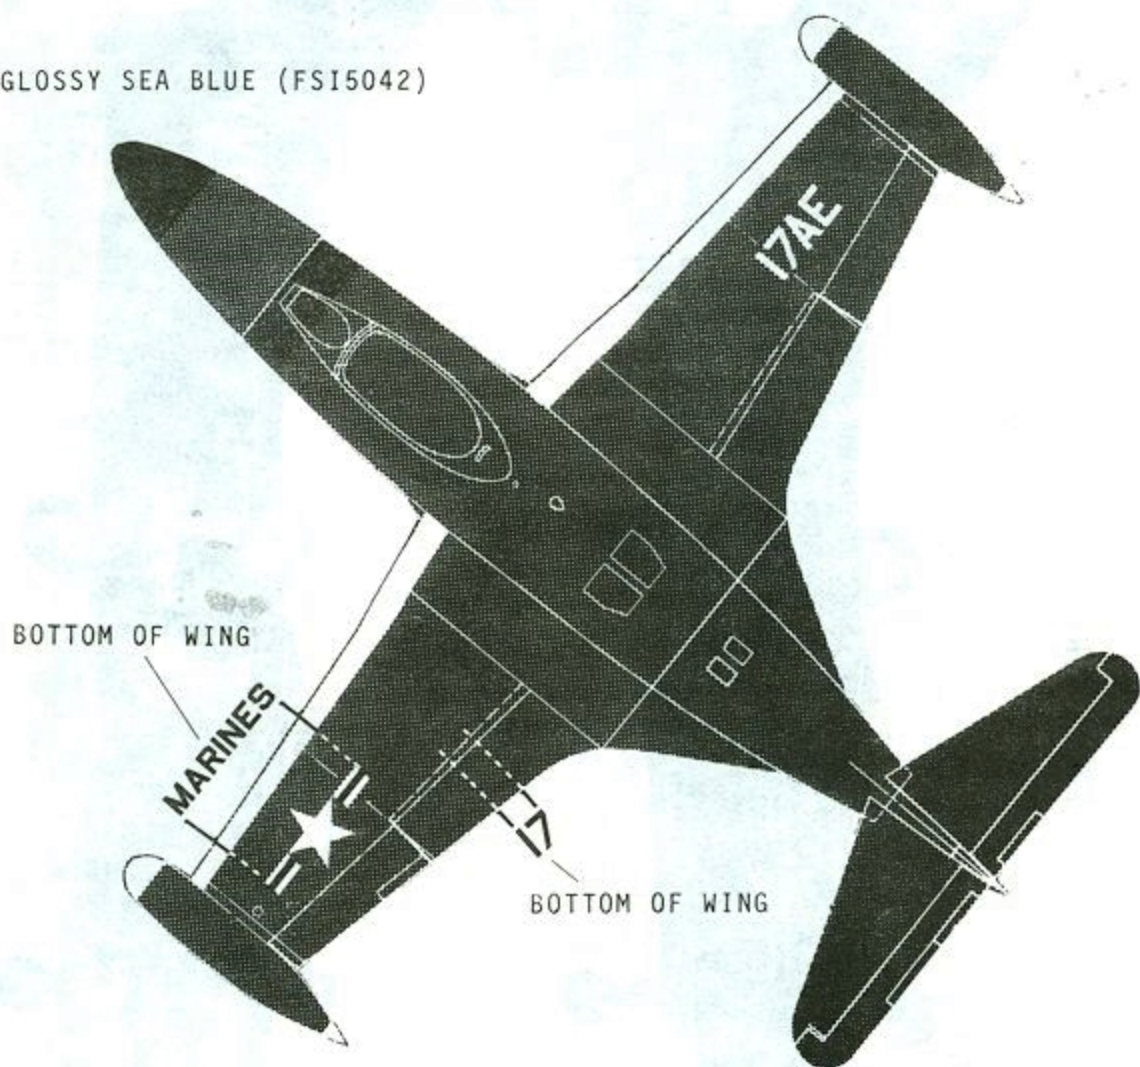

48th Scale
NO.

48-60

F9F-2 PANTHERS

MICROSCALE DECAL

BY KRASEL INDUSTRIES, INC., SANTA ANA, CA 92705

AIRCRAFT

'2.50

RECOMMENED KIT: AMT F9F PANTHER

GLOSSY SEA BLUE (FS15042)

COCK PIT INTERIOR ABOVE THE CONSOLES AND INSTRUMENT PANEL IS NON SPECULAR BLACK(FS37038) AND NON SPECULAR INTERIOR GREEN BELOW(FS34I51)

FOR ADDITIONAL INFORMATION REFER TO REPLICA IN SCALE VOL.3 NO.4

PANTHERS

VMF-115
MARCH 1953 KOREA
GLOSSY SEA BLUE OVERALL

VF-91
U.S.S. PHILIPINE SEA,
KOREAN WAR
GLOSSY SEA BLUE OVERALL

VMF-223
GLOSSY SEA BLUE OVERALL

VF-123
GLOSSY SEA BLUE OVERALL