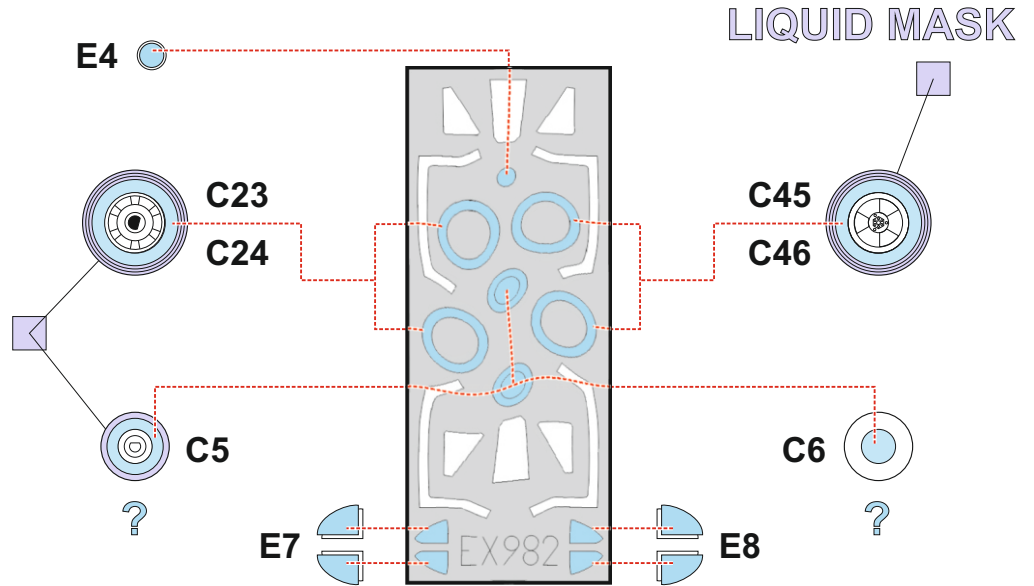

Vampire FB.5/9 TFace

for kit **AIRFIX**

scale **1/48**

LIQUID MASK

E1

OUTSIDE

E2

INSIDE

LIQUID MASK