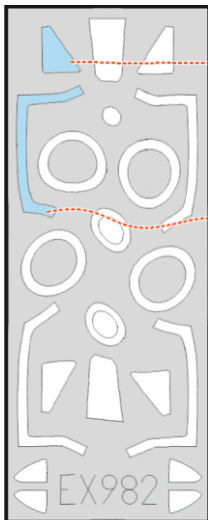

Vampire FB.5/9 TFace

for kit **AIRFIX**

scale **1/48**

LIQUID MASK

E1

OUTSIDE

E2

INSIDE

LIQUID MASK