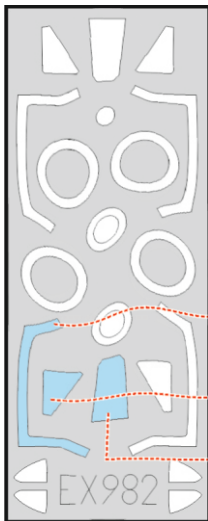

Vampire FB.5/9 TFace

for kit **AIRFIX**

scale **1/48**

LIQUID MASK

E1

OUTSIDE

E2

INSIDE

LIQUID MASK