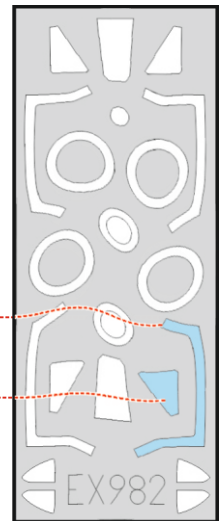

Vampire FB.5/9 TFace

for kit **AIRFIX**

scale **1/48**

LIQUID MASK

E1

OUTSIDE

E2

INSIDE

LIQUID MASK