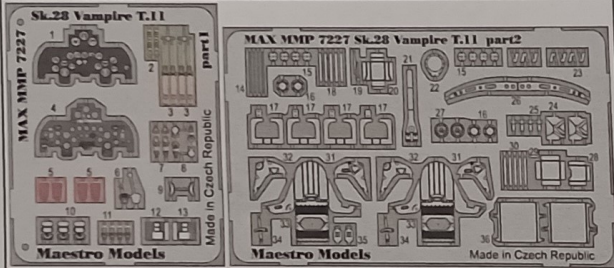

# MAESTRO MODELS PHOTO ETCH

MAX MMP 7227  
Sk.28 Vampire T.11

Photo etched parts  
for 1/72 Airfix

- |                      |  |         |
|----------------------|--|---------|
| SYMMETRICAL ASSEMBLY | BEND   | GRIND   |
| REMOVE               | OPTION                                       | REPLACE |
| DRILL HOLE           | COLORED ETCHED PARTS<br>LEPTANÉ BAREVNÉ DÍLY |         |
| PHOTO-ETCHED PARTS   | PARTS TO BE REMOVED                          |         |
| ORIGINAL KIT PARTS   | FILL   |         |

För aktuell info, se vår hemsida.  
Nya set kommer.  
For updated info, look ta our web site.  
New sets in the works.

[www.maestromodels.com](http://www.maestromodels.com)

This product contains metal detail parts for upgrading scale palstic models. When selecting this set make sure that it is for the kit mentioned on the label as these sets are made specifically for that kit. When upgrading the model some cutting or corrections may be necessary for parts to fit accurately. **WARNING!** This set contains small and sharp parts. Work carefully in a ventilated and well-lit room. Safety glasses are recommended. This products is not suitable for children 14 years or younger.