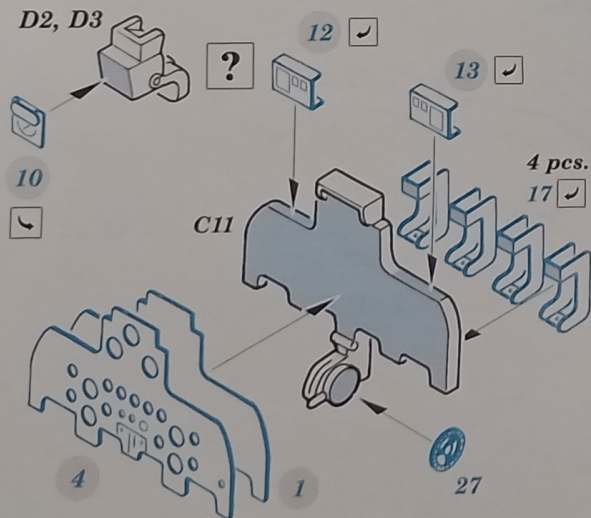

# MAESTRO MODELS PHOTO ETCH

MAX MMP 7227  
Sk.28 Vampire T.11

Photo etched parts  
for 1/72 Airfix

- |                      |  |         |
|----------------------|--|---------|
| SYMMETRICAL ASSEMBLY | BEND   | GRIND   |
| REMOVE               | OPTION                                       | REPLACE |
| DRILL HOLE           | COLORED ETCHED PARTS<br>LEPTANÉ BAREVNÉ DÍLY |         |
| PHOTO-ETCHED PARTS   | PARTS TO BE REMOVED                          |         |
| ORIGINAL KIT PARTS   | FILL   |         |

För aktuell info, se vår hemsida.  
Nya set kommer.  
For updated info, look ta our web site.  
New sets in the works.

[www.maestromodels.com](http://www.maestromodels.com)

This product contains metal detail parts for upgrading scale palstic models. When selecting this set make sure that it is for the kit mentioned on the label as these sets are made specifically for that kit. When upgrading the model some cutting or corrections may be necessary for parts to fit accurately. **WARNING!** This set contains small and sharp parts. Work carefully in a ventilated and well-lit room. Safety glasses are recommended. This products is not suitable for children 14 years or younger.