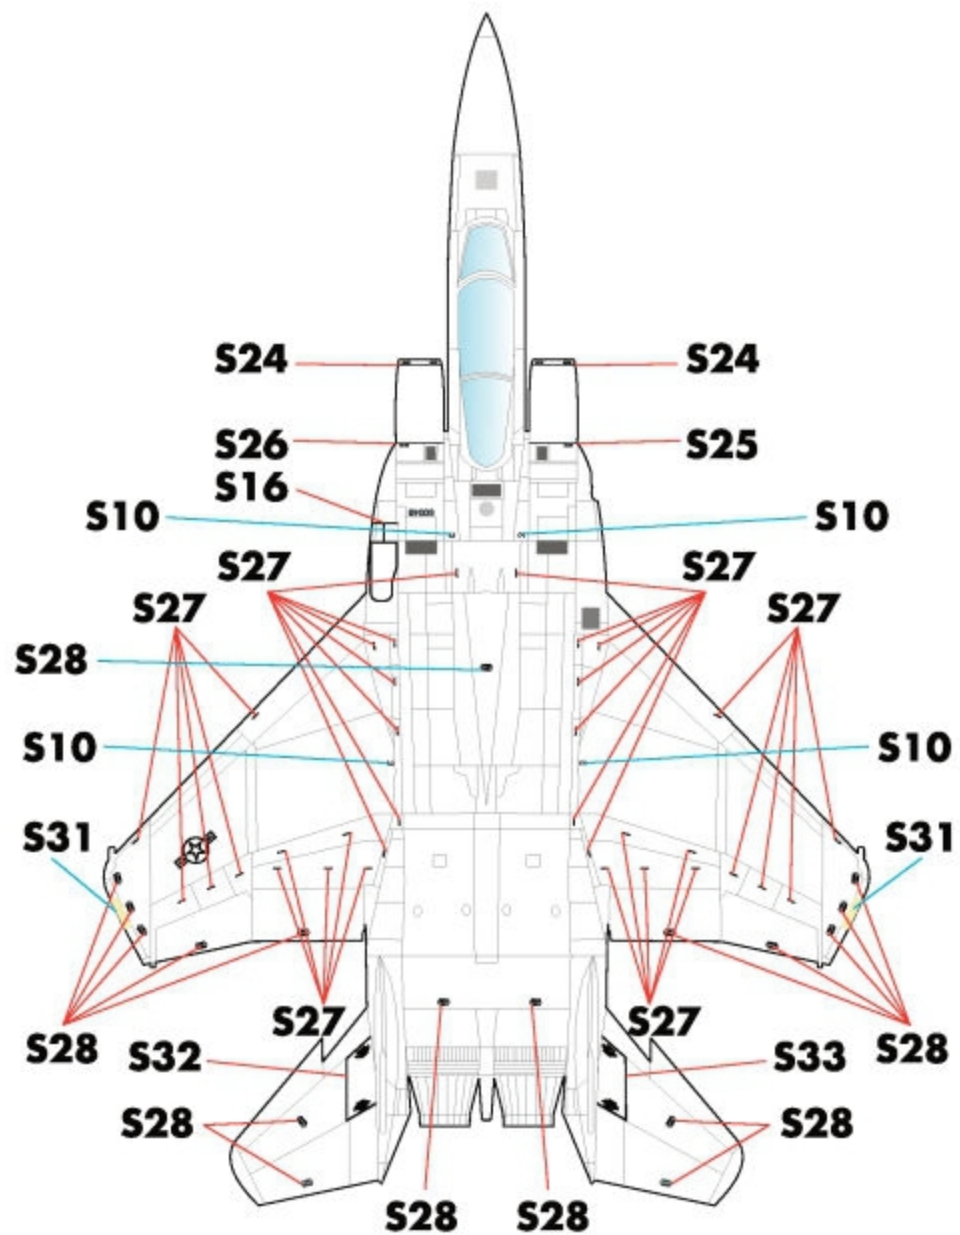

**F-15E MAINTENANCE STENCILS & COMMON MARKINGS
(AS OBSERVED ON TYPICAL USAF AIRCRAFT DURING 2017-2019)**

(*): DECAL 19 ON CARACAL MODELS CD48149 - REFER TO YOUR DECAL SHEET FOR NUMBERING ON OTHER CARACAL MODELS F-15E SHEETS.

DROP TANK MARKINGS

APPLY TO BOTH SIDES OF EACH TANK

FRONT LANDING GEAR DOOR

LAST FOUR DIGITS OF SERIAL NO.

INTAKE COVER MARKINGS

17

494TH FS

18

492ND FS

WHITE FIVE-DIGIT SERIAL ON TOP FUSELAGE

**USE RED FOR 494TH, AND FRENCH BLUE FOR 492ND FS COVERS.
SEE REFERENCE PAGE FOR PHOTOS OF BOTH INTAKE COVERS.**

THE REFERENCE PAGE FOR CD48149 HAS LARGER, PRINTABLE
 VERSIONS OF THESE DRAWINGS; IN ADDITION TO ENLARGED
 PHOTOS CLEARLY SHOWING ALL OF THE MARKINGS

WWW.CARACALMODELS.COM/REFERENCES/CD48149