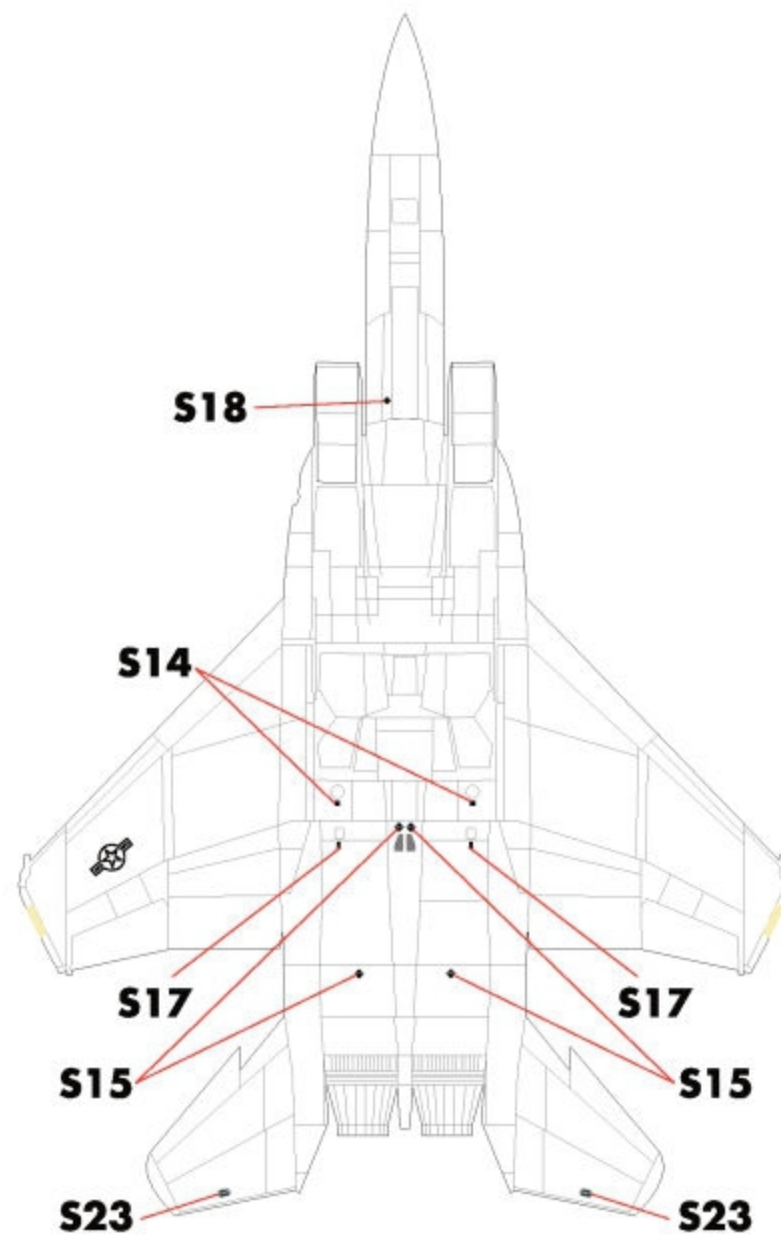

**F-15E MAINTENANCE STENCILS & COMMON MARKINGS
(AS OBSERVED ON TYPICAL USAF AIRCRAFT DURING 2017-2019)**

(*): DECAL 19 ON CARACAL MODELS CD48149 - REFER TO YOUR DECAL SHEET FOR NUMBERING ON OTHER CARACAL MODELS F-15E SHEETS.

DROP TANK MARKINGS

APPLY TO BOTH SIDES OF EACH TANK

FRONT LANDING GEAR DOOR

LAST FOUR DIGITS OF SERIAL NO.

INTAKE COVER MARKINGS

17

494TH FS

18

492ND FS

WHITE FIVE-DIGIT SERIAL ON TOP FUSELAGE

**USE RED FOR 494TH, AND FRENCH BLUE FOR 492ND FS COVERS.
SEE REFERENCE PAGE FOR PHOTOS OF BOTH INTAKE COVERS.**

THE REFERENCE PAGE FOR CD48149 HAS LARGER, PRINTABLE
 VERSIONS OF THESE DRAWINGS; IN ADDITION TO ENLARGED
 PHOTOS CLEARLY SHOWING ALL OF THE MARKINGS