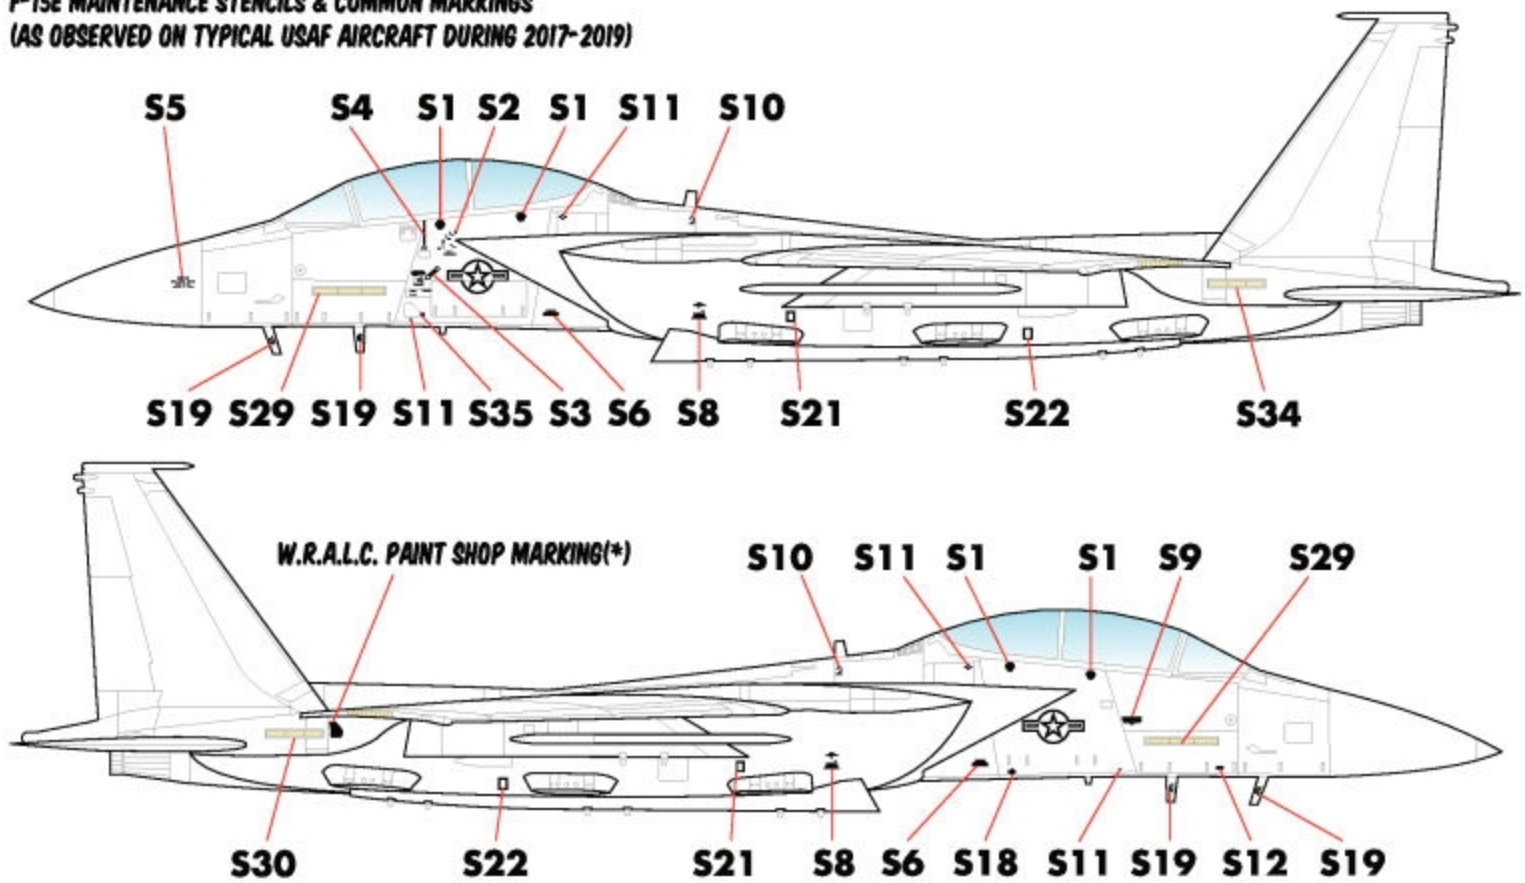

**F-15E MAINTENANCE STENCILS & COMMON MARKINGS
(AS OBSERVED ON TYPICAL USAF AIRCRAFT DURING 2017-2019)**

(*): DECAL 19 ON CARACAL MODELS CD48149 - REFER TO YOUR DECAL SHEET FOR NUMBERING ON OTHER CARACAL MODELS F-15E SHEETS.

DROP TANK MARKINGS

APPLY TO BOTH SIDES OF EACH TANK

FRONT LANDING GEAR DOOR

LAST FOUR DIGITS OF SERIAL NO.

INTAKE COVER MARKINGS

17

494TH FS

18

492ND FS

WHITE FIVE-DIGIT SERIAL ON TOP FUSELAGE

**USE RED FOR 494TH, AND FRENCH BLUE FOR 492ND FS COVERS.
SEE REFERENCE PAGE FOR PHOTOS OF BOTH INTAKE COVERS.**

THE REFERENCE PAGE FOR CD48149 HAS LARGER, PRINTABLE
 VERSIONS OF THESE DRAWINGS; IN ADDITION TO ENLARGED
 PHOTOS CLEARLY SHOWING ALL OF THE MARKINGS