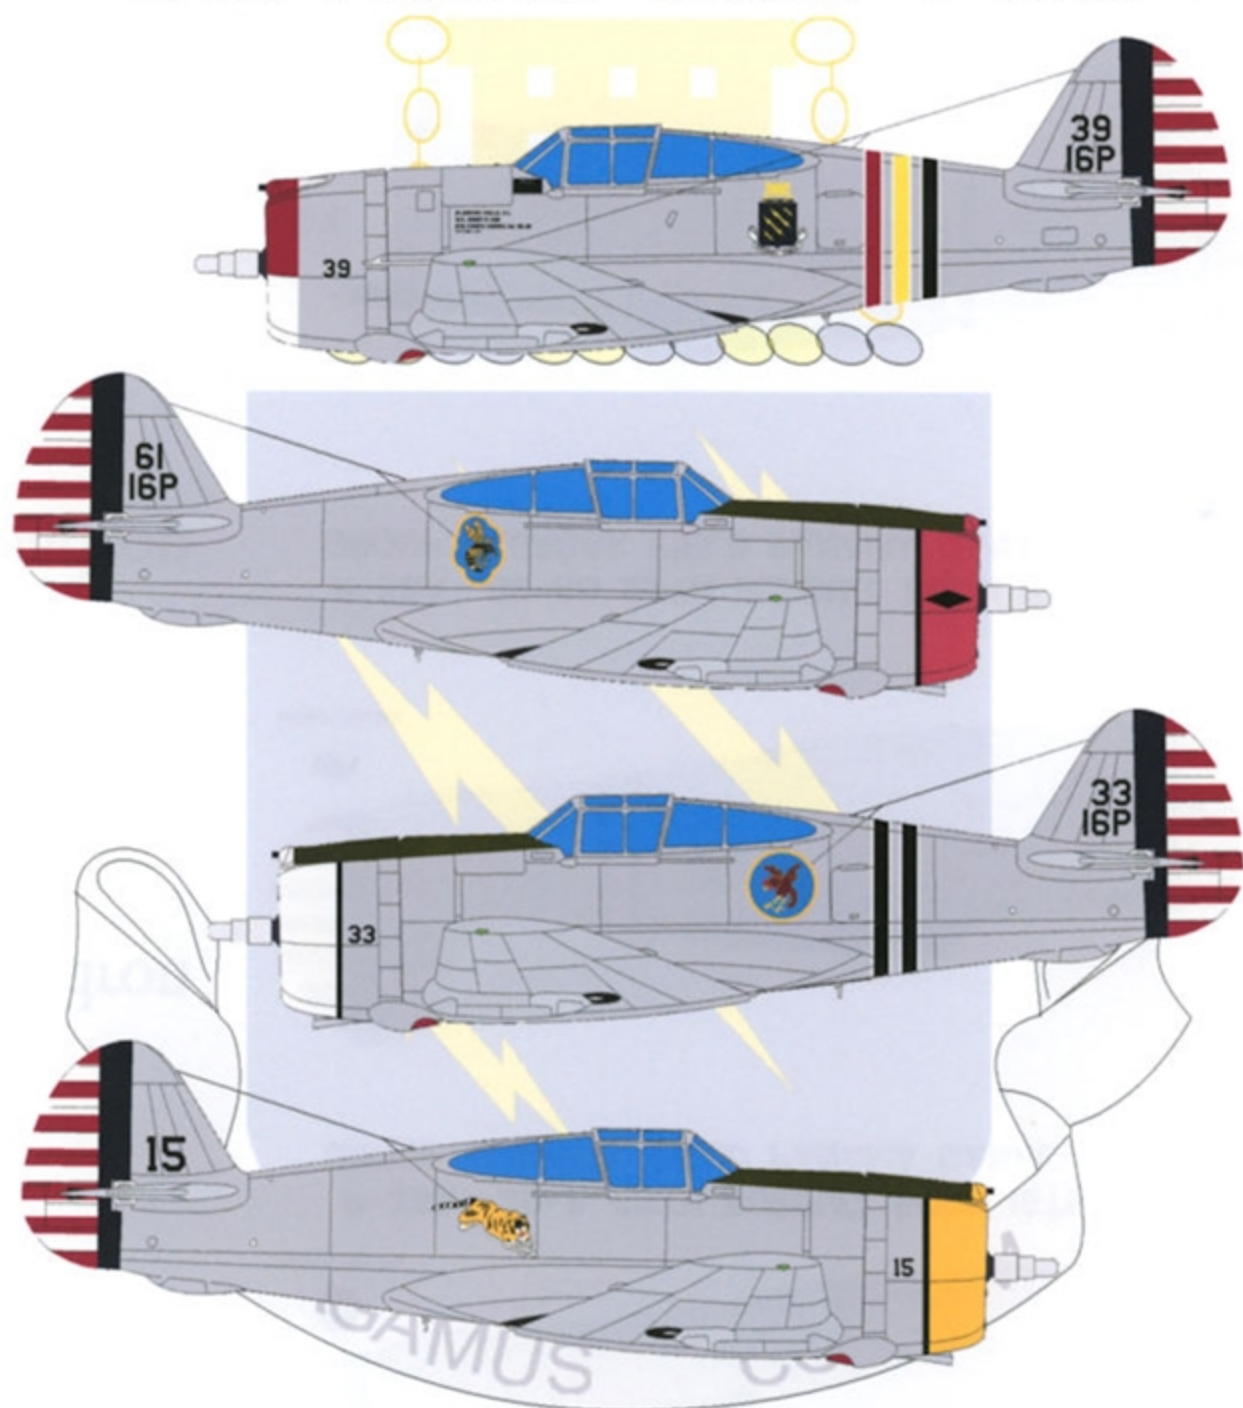

Starfighter Decals

by

Mark's Models and Toys

Decals and accessories for Classic Model Kits

16TH PURSUIT GROUP P-36s

Mark's Models and Toys
124 Highlander Rd
Stephens City, VA 22655
Copyright 2012 MM&T

4806

P-36A 38-49 16TH PURSUIT GROUP C.O. PLANE
ALBROOK FIELD CANAL ZONE 1939.

P-36A 38-52 24TH PURSUIT SQDN 16TH PURSUIT
GROUP ALBROOK FIELD PANAMA CANAL ZONE 1940

P-36A 38-3 24TH PURSUIT SQDN 16TH PURSUIT
GROUP ALBROOK FIELD PANAMA CANAL ZONE 1940

	<i>Insignia White</i>		<i>Insignia Red</i>
	<i>Natural Metal</i>		<i>Insignia Blue</i>
	<i>Insignia Yellow</i>		<i>Flat Black</i>