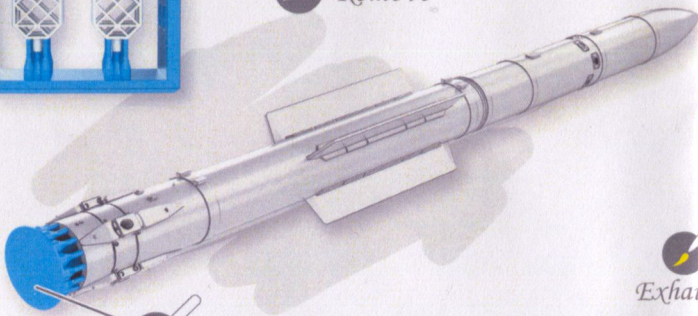

www.gaspachmodels.com

Elite Accessories
R-77 / AA-12 Adder 1/48

Assembly and paint instructions

Remove

Remove

Exhaust

Natural Metal

White