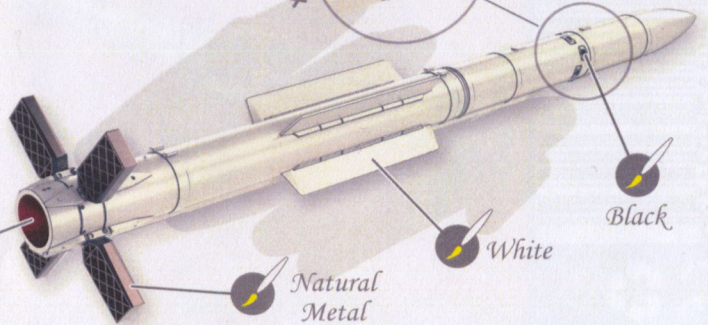

www.gaspachmodels.com

Elite Accessories
R-77 / AA-12 Adder 1/48

Assembly and paint instructions

Remove

Remove

Exhaust

Natural Metal

White

Black