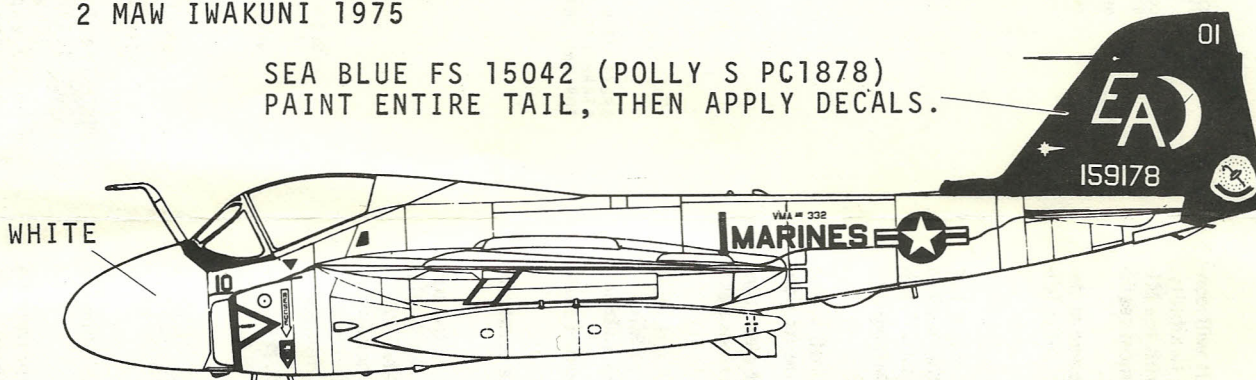

A-6A of VMA(AW)533  
 Standard Paint Scheme  
 Radome - Off-White  
 Anti-Glare & Canopy Trim -Blue

A-6E 159178  
 VMA(AW) 332 "POLKADOTS"  
 2 MAW IWAKUNI 1975

SEA BLUE FS 15042 (POLLY S PC1878)  
 PAINT ENTIRE TAIL, THEN APPLY DECALS.