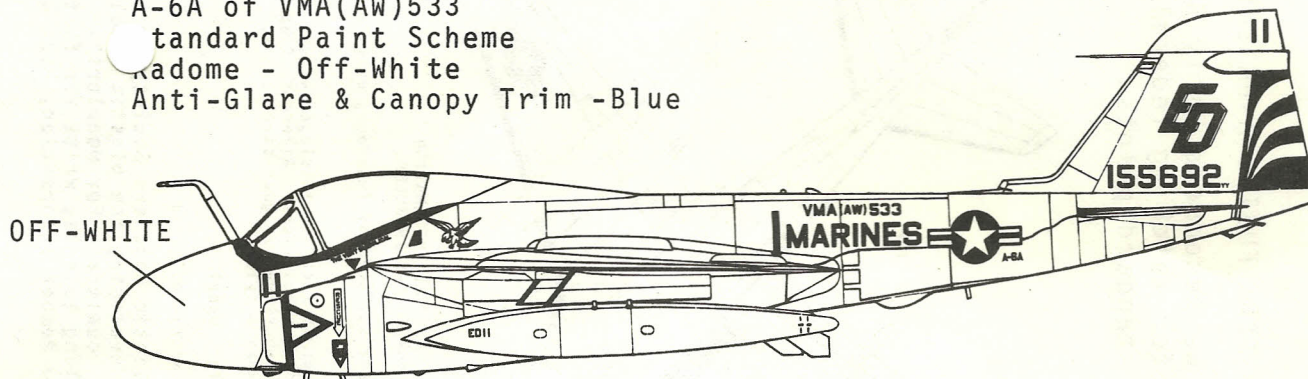

A-6A of VMA(AW)533  
 Standard Paint Scheme  
 Radome - Off-White  
 Anti-Glare & Canopy Trim -Blue

A-6E 159178  
 VMA(AW) 332 "POLKADOTS"  
 2 MAW IWAKUNI 1975

SEA BLUE FS 15042 (POLLY S PC1878)  
 PAINT ENTIRE TAIL, THEN APPLY DECALS.