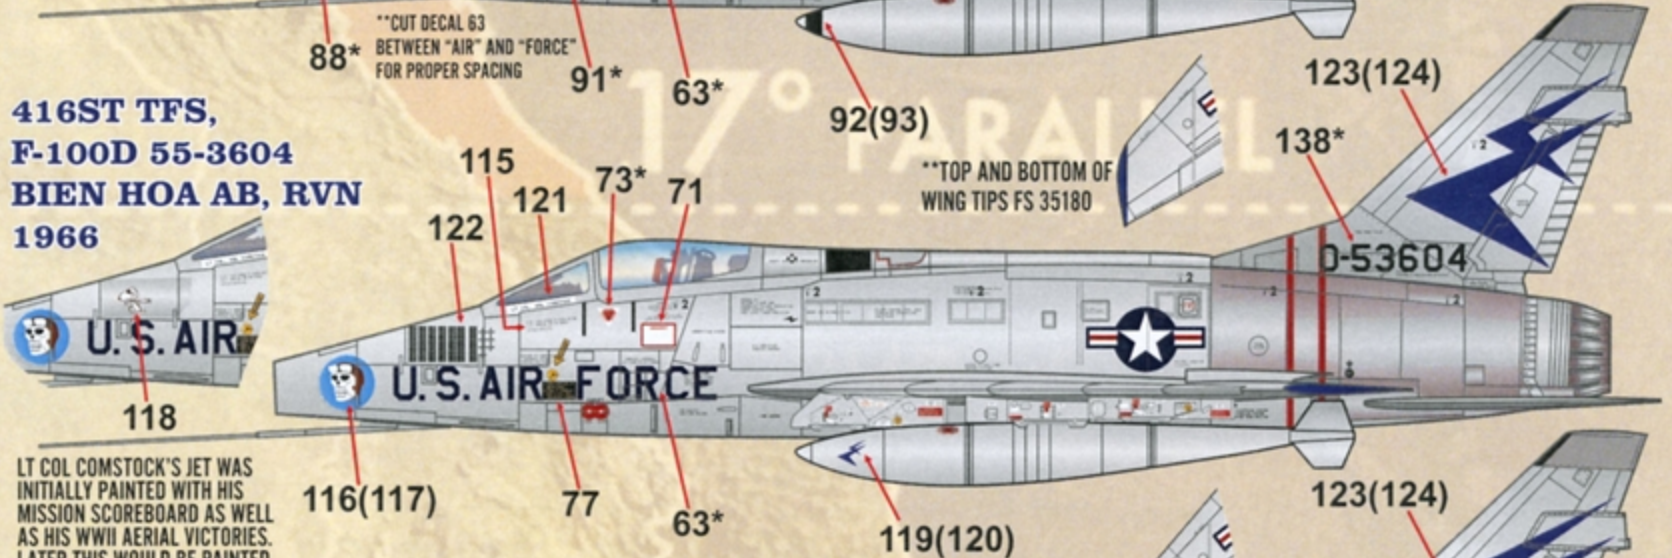

SILVER LAQUER

**416ST TFS,  
F-100D 55-2894  
BIEN HOA AB, RVN  
1965**

**416ST TFS,  
F-100D 55-3797  
BIEN HOA AB, RVN  
1965**

**416ST TFS,  
F-100D 55-3604  
BIEN HOA AB, RVN  
1966**

LT COL COMSTOCK'S JET WAS INITIALLY PAINTED WITH HIS MISSION SCOREBOARD AS WELL AS HIS WWII AERIAL VICTORIES. LATER THIS WOULD BE PAINTED OVER AND REPLACED WITH SNOOPY.

**481ST TFS,  
F-100D 56-3055  
TAN SON NHUT AB, RVN  
1965**

\*\*NOTE-DECAL NUMBERS WITH AN "\*" INDICATE REPEATED PLACEMENT ON THE RIGHT SIDE / DECAL NUMBERS MARKED IN ( ) INDICATE PLACEMENT ON THE RIGHT SIDE.