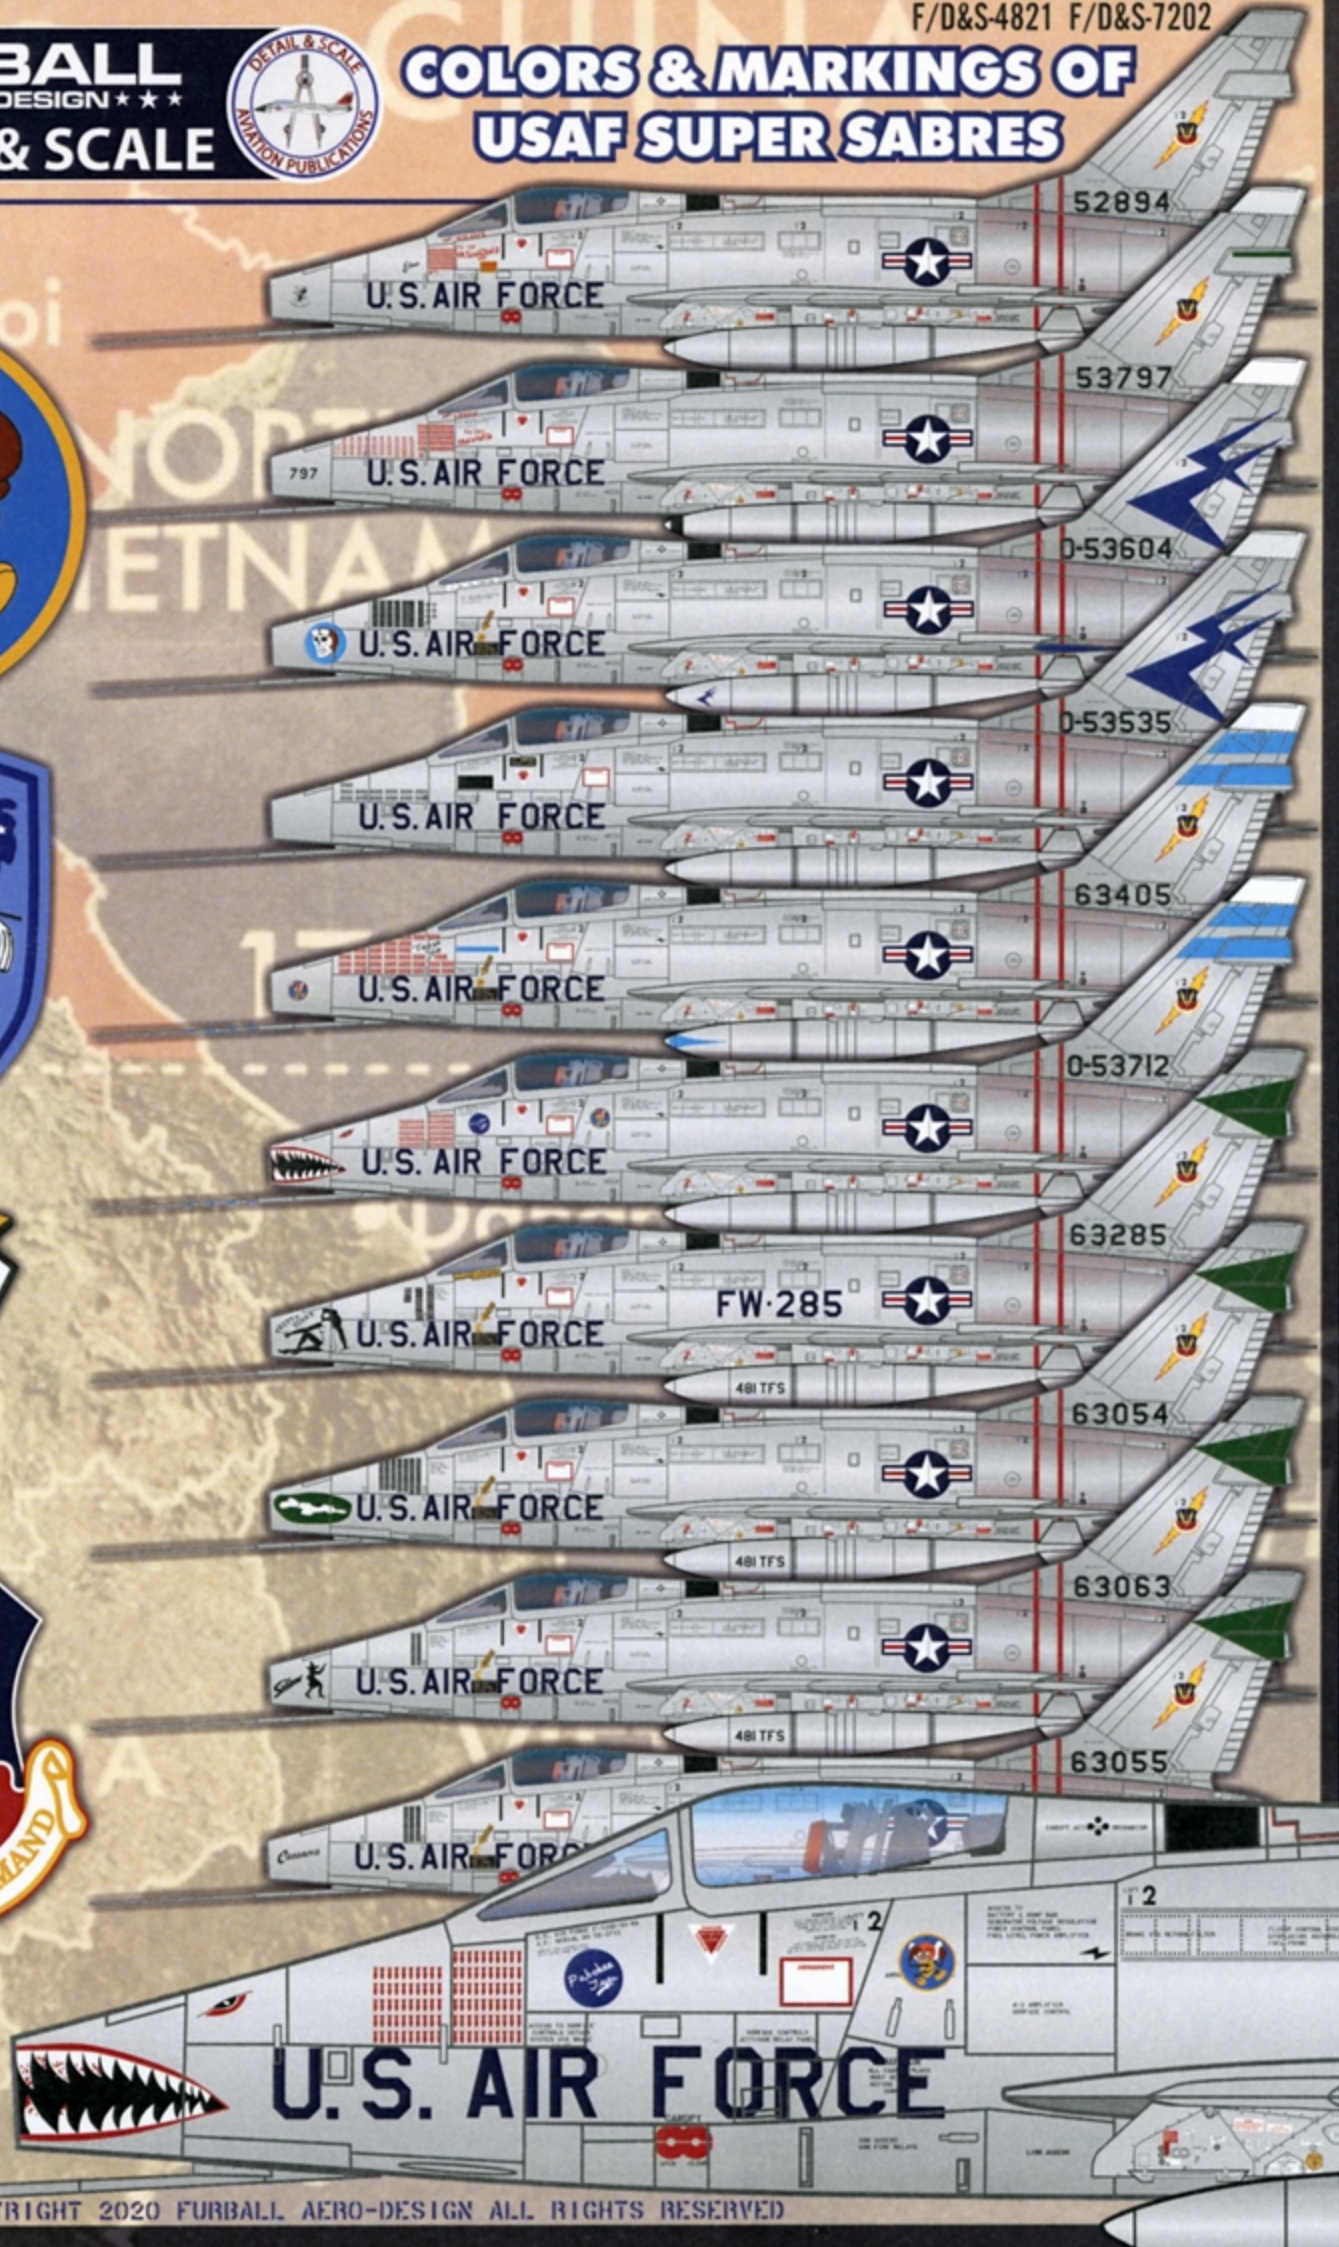

**FURBALL**  
 ★ ★ AERO-DESIGN ★ ★  
**DETAIL & SCALE**

**COLORS & MARKINGS OF  
 USAF SUPER SABRES**

F/D&S-4821 F/D&S-7202

RESEARCH MATERIALS  
 PROVIDED BY  
**DETAIL & SCALE**  
[www.detailandscale.com](http://www.detailandscale.com)

SILVER LAQUER

**416ST TFS,  
F-100D 55-2894  
BIEN HOA AB, RVN  
1965**

**416ST TFS,  
F-100D 55-3797  
BIEN HOA AB, RVN  
1965**

**416ST TFS,  
F-100D 55-3604  
BIEN HOA AB, RVN  
1966**

LT COL COMSTOCK'S JET WAS INITIALLY PAINTED WITH HIS MISSION SCOREBOARD AS WELL AS HIS WWII AERIAL VICTORIES. LATER THIS WOULD BE PAINTED OVER AND REPLACED WITH SNOOPY.

**481ST TFS,  
F-100D 56-3055  
TAN SON NHUT AB, RVN  
1965**

\*\*NOTE-DECAL NUMBERS WITH AN "\*" INDICATE REPEATED PLACEMENT ON THE RIGHT SIDE / DECAL NUMBERS MARKED IN ( ) INDICATE PLACEMENT ON THE RIGHT SIDE.