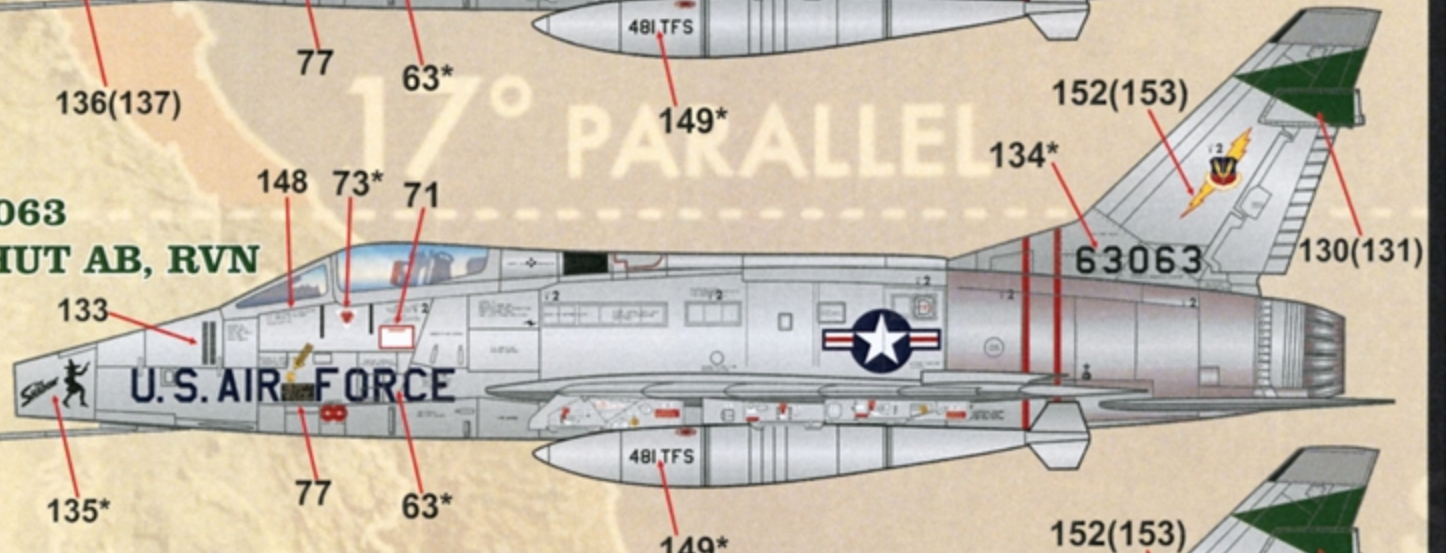

**481ST TFS,
F-100D 56-3285
TAN SON NHUT AB, RVN
1965**