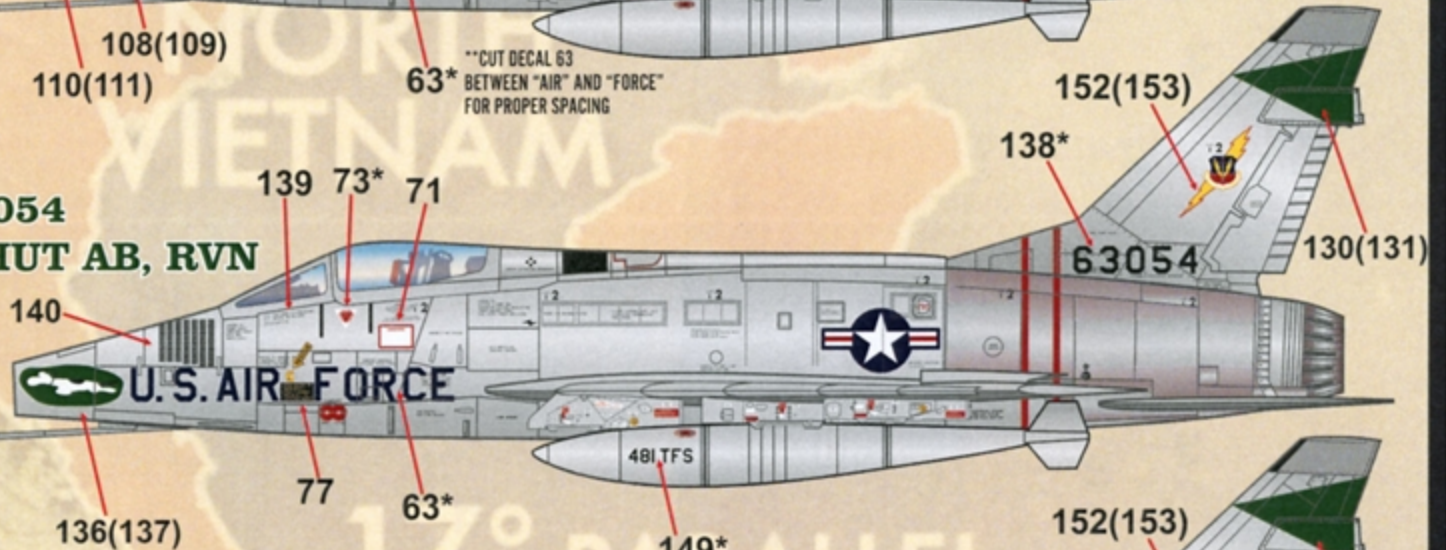

**481ST TFS,
F-100D 56-3063
TAN SON NHUT AB, RVN
1965**