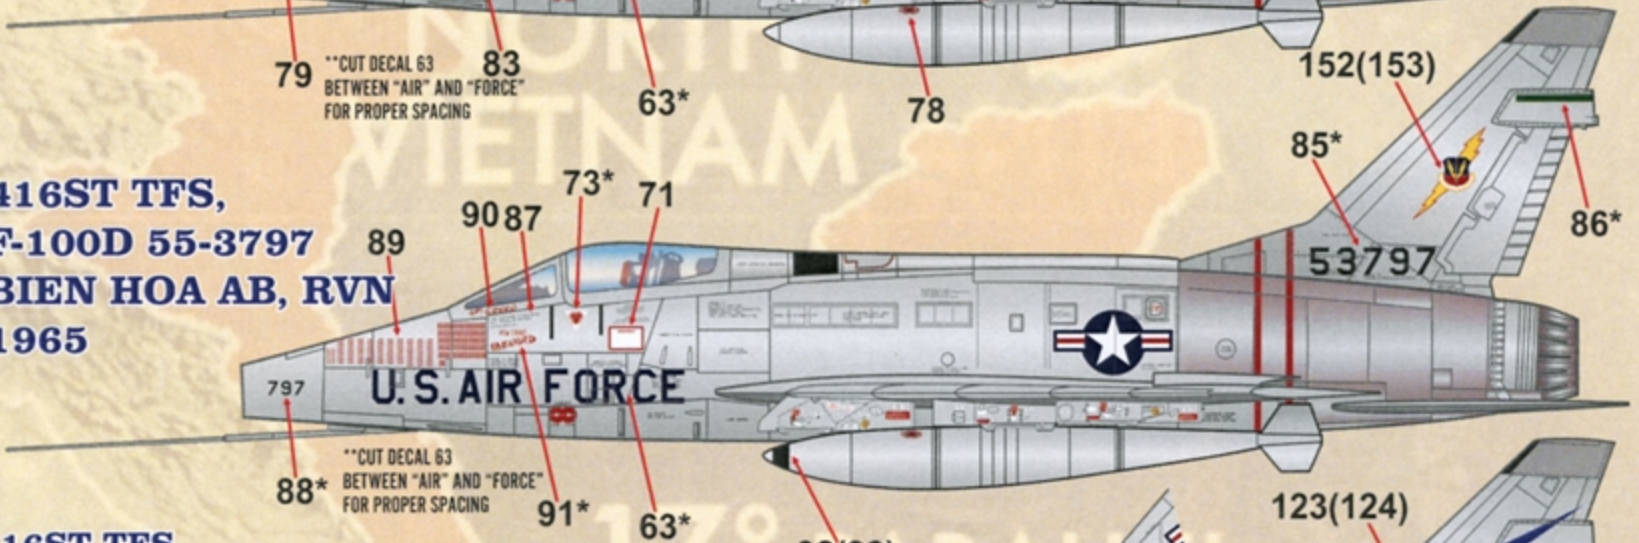

**416ST TFS,
F-100D 55-3797
BIEN HOA AB, RVN
1965**

**416ST TFS,
F-100D 55-3604
BIEN HOA AB, RVN
1966**