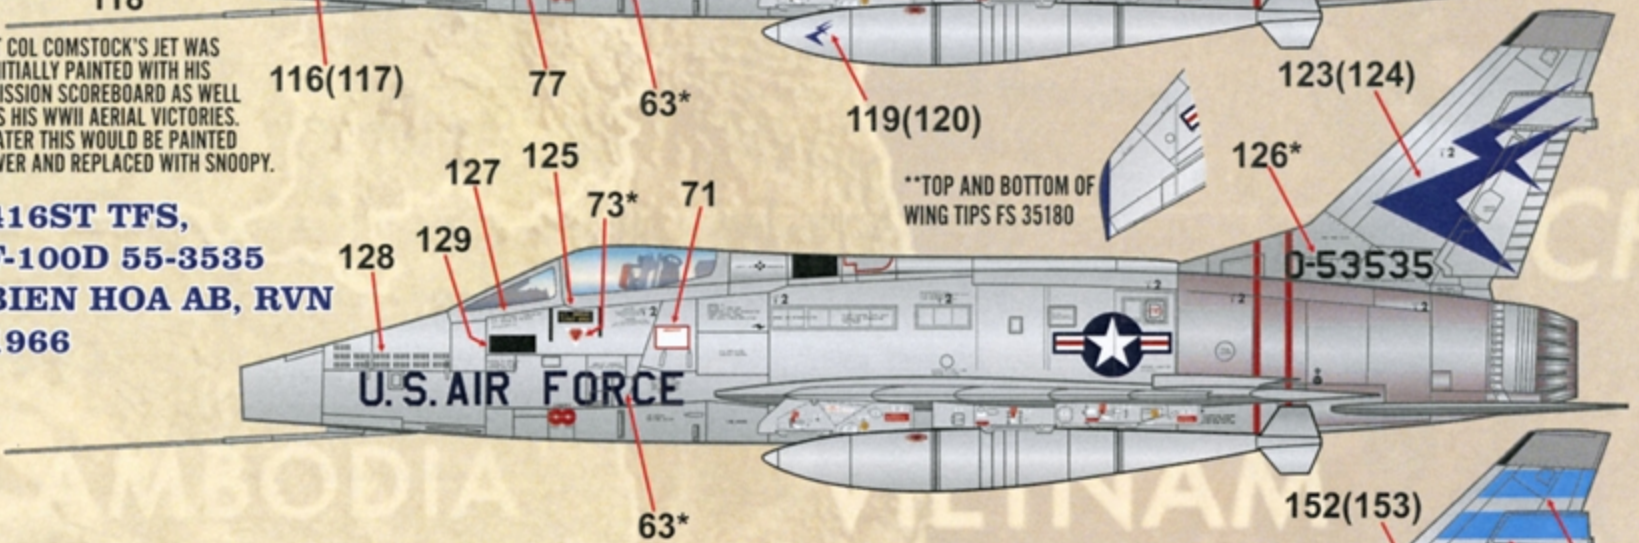

SILVER LAQUER

**416ST TFS,
F-100D 55-2894
BIEN HOA AB, RVN
1965**

**416ST TFS,
F-100D 55-3797
BIEN HOA AB, RVN
1965**

**416ST TFS,
F-100D 55-3604
BIEN HOA AB, RVN
1966**

LT COL COMSTOCK'S JET WAS INITIALLY PAINTED WITH HIS MISSION SCOREBOARD AS WELL AS HIS WWII AERIAL VICTORIES. LATER THIS WOULD BE PAINTED OVER AND REPLACED WITH SNOOPY.

**416ST TFS,
F-100D 55-3535
BIEN HOA AB, RVN
1966**

**307ST TFS,
F-100D 56-3405
TUY HOA AB, RVN
1966**

**NOTE-DECAL NUMBERS WITH AN "*" INDICATE REPEATED PLACEMENT ON THE RIGHT SIDE / DECAL NUMBERS MARKED IN ( ) INDICATE PLACEMENT ON THE RIGHT SIDE.