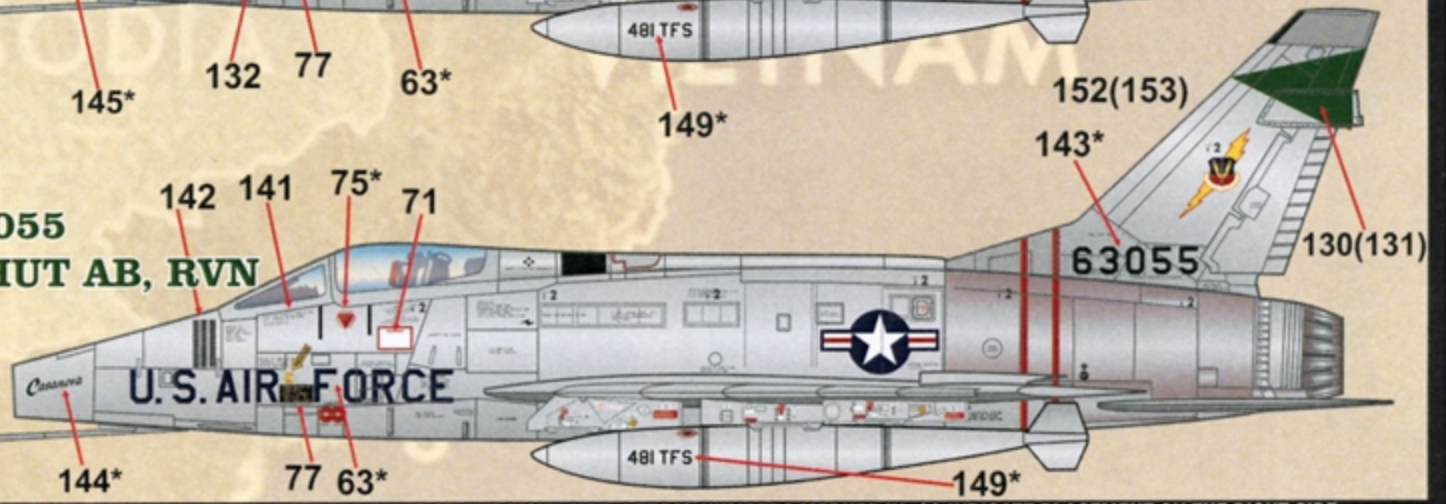

**481ST TFS,  
F-100D 56-3055  
TAN SON NHUT AB, RVN  
1965**

\*\*NOTE-DECAL NUMBERS WITH AN "\*" INDICATE REPEATED PLACEMENT ON THE RIGHT SIDE / DECAL NUMBERS MARKED IN ( ) INDICATE PLACEMENT ON THE RIGHT SIDE.