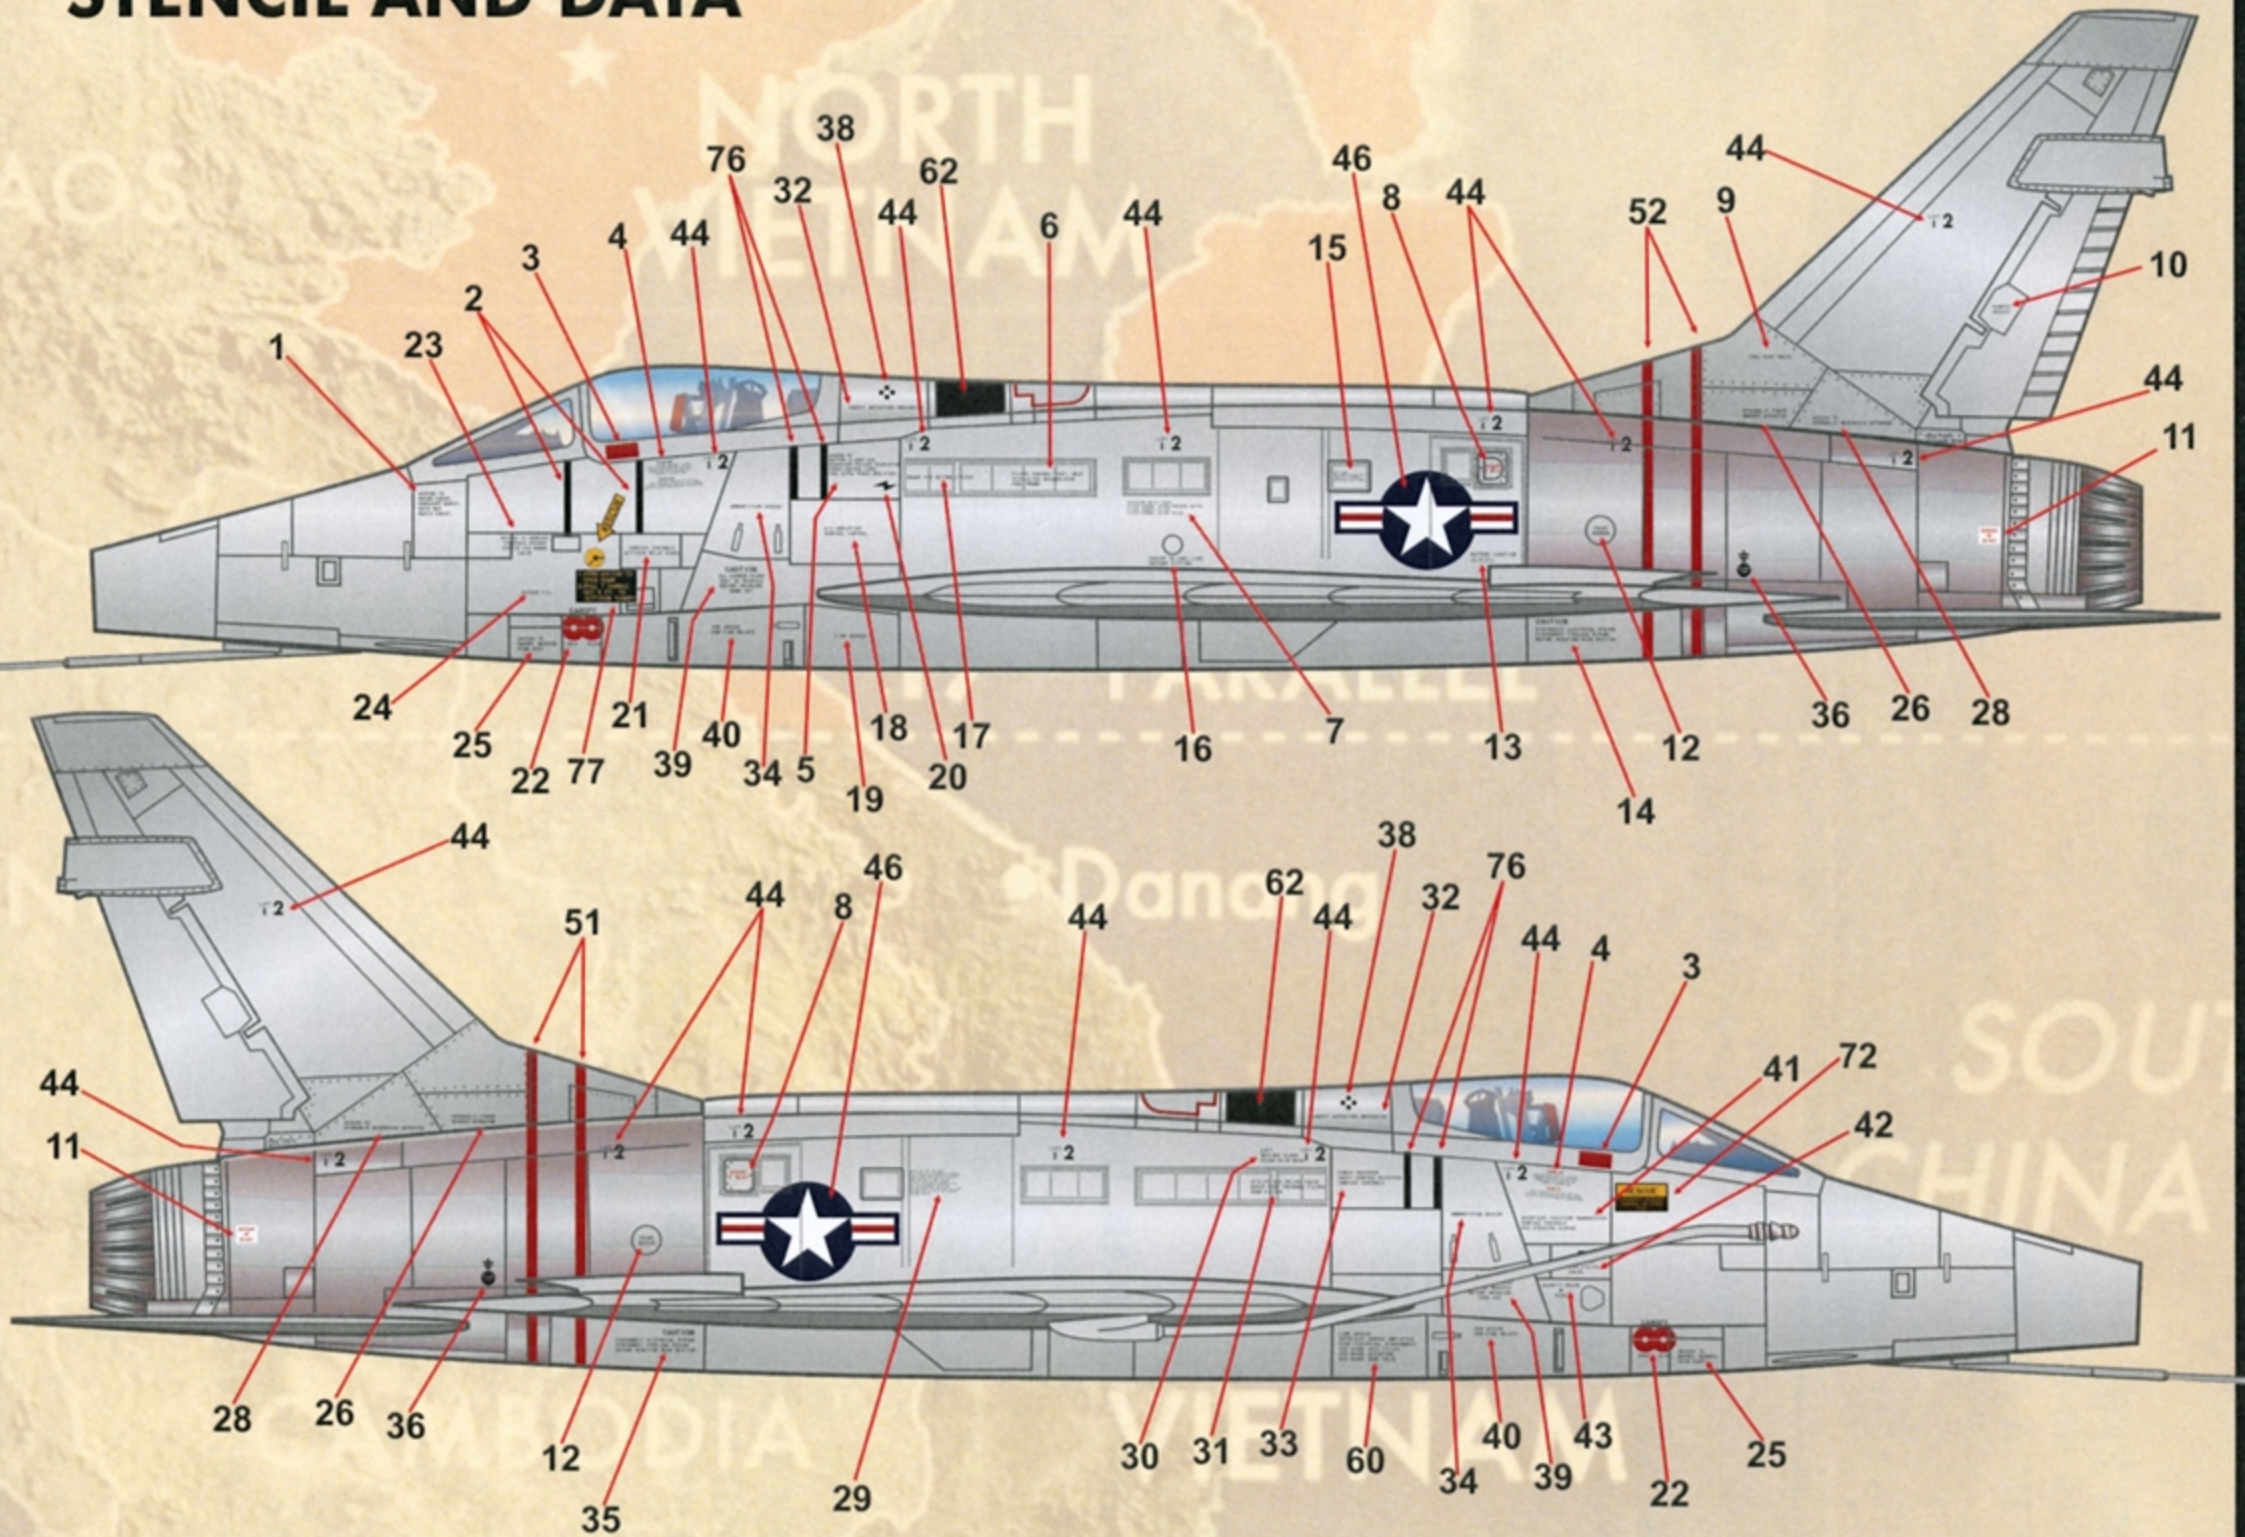

STENCIL AND DATA