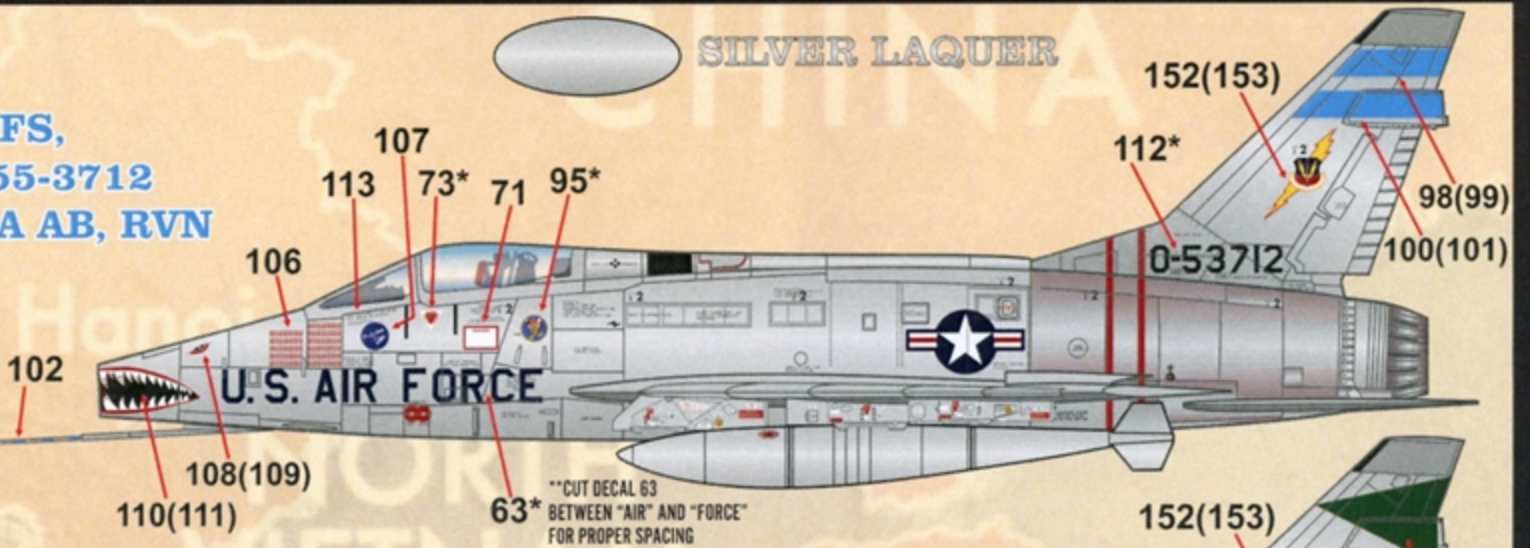

**481ST TFS,
F-100D 56-3054
TAN SON NHUT AB, RVN
1965**

SILVER LAQUER

**307ST TFS,
F-100D 55-3712
TUY HOA AB, RVN
1966**