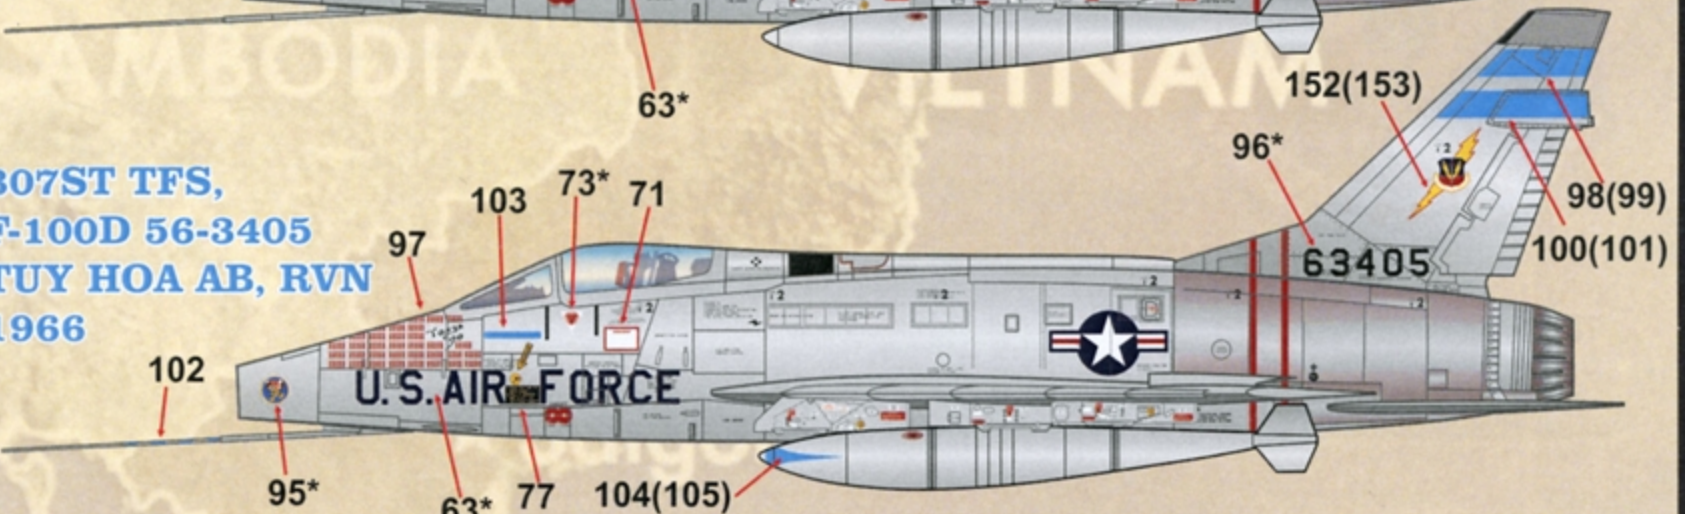

**307ST TFS,
F-100D 56-3405
TUY HOA AB, RVN
1966**