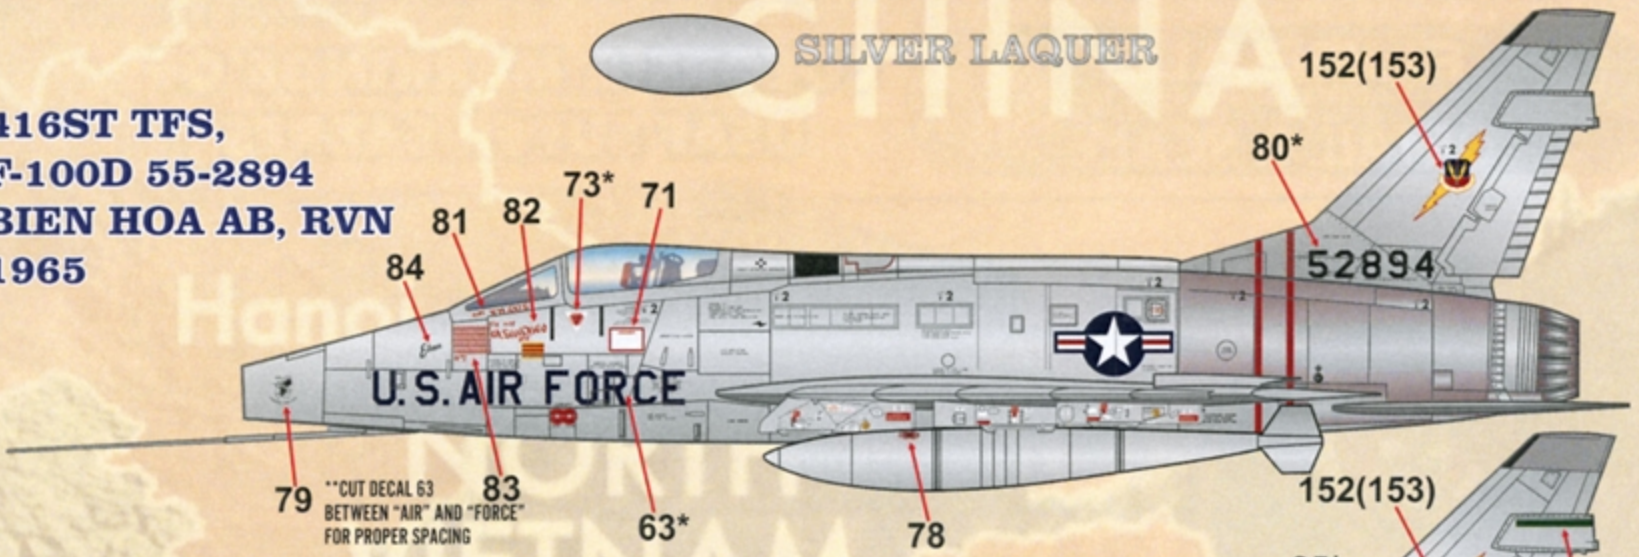

SILVER LAQUER

**416ST TFS,
F-100D 55-2894
BIEN HOA AB, RVN
1965**