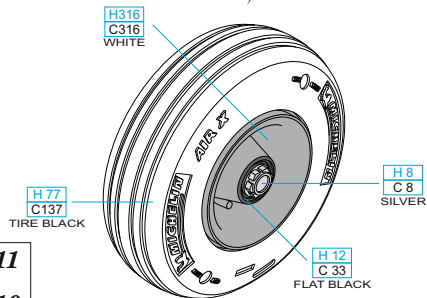

H 77
C137 TIRE BLACK R2 R3 H316
C316 WHITE

1

R2 R3

F1, F2

2

R1

C11

R1

plastic B12

l - 1mm

R2 - left wheel
R3 - right wheel