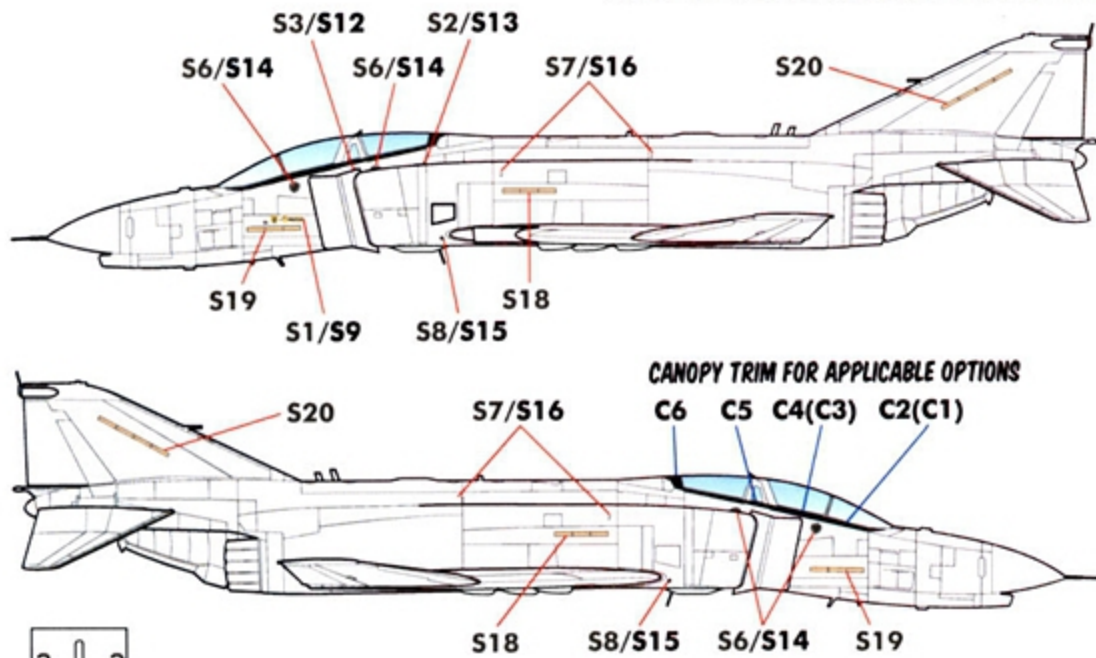

QF-4E

“TEAM TARGET”

SEVEN MARKING OPTIONS
FOR USAF FULL SCALE AERIAL TARGETS

1/48 SCALE

DECALS PRINTED BY

OPTION 1: QF-4E 72-0162 "SCAT XVIII", 82 ATRS - USAF

OPTION 2: QF-4E 74-0626, 82 ATRS - USAF

OPTION 3: QF-4E 72-0490, 82 ATRS - USAF

OPTION 4: QF-4E 74-1638, 82 ATRS - USAF

OPTION 5: QF-4E 72-1485, 82 ATRS - USAF

QF-4E SEA CAMOUFLAGE - TOP & BOTTOM VIEW

COMMON STENCILLING

SOME STENCILS ARE PROVIDED IN TWO VERSIONS. USE THE SECOND (PRINTED IN RED) VERSION FOR OPTION 7. SEE REFERENCE PHOTOS FOR DETAILS.

LAST THREE DIGITS OF SERIAL ON EACH SIDE OF THE FRONT LANDING GEAR DOOR

OPTION 5

OPTION 7

**CARACAL MODELS CD48197
QF-4E "TEAM TARGET"**

OPTION 6: QF-4E 71-0237, 82 ATRS - USAF

OPTION 7: QF-4E 74-0643, 82 ATRS - USAF