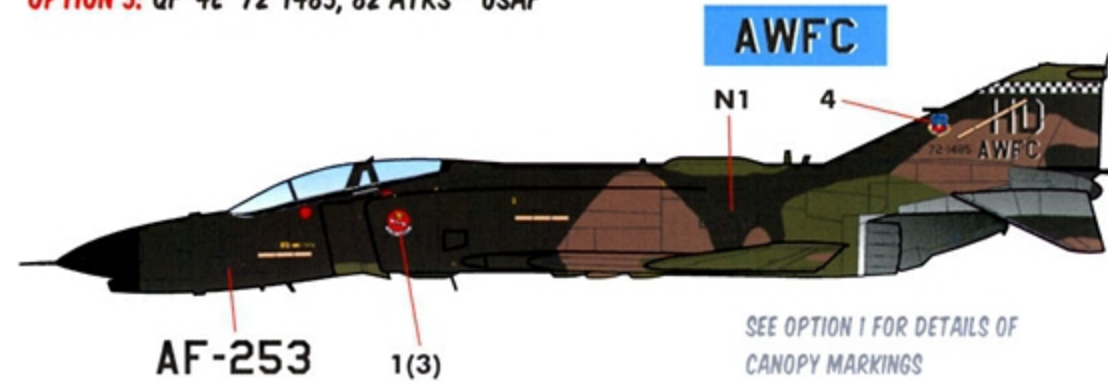

QF-4E

“TEAM TARGET”

SEVEN MARKING OPTIONS
FOR USAF FULL SCALE AERIAL TARGETS

1/48 SCALE

DECALS PRINTED BY

OPTION 1: QF-4E 72-0162 "SCAT XVIII", 82 ATRS - USAF

OPTION 2: QF-4E 74-0626, 82 ATRS - USAF

OPTION 3: QF-4E 72-0490, 82 ATRS - USAF

OPTION 4: QF-4E 74-1638, 82 ATRS - USAF

OPTION 5: QF-4E 72-1485, 82 ATRS - USAF

QF-4E SEA CAMOUFLAGE - TOP & BOTTOM VIEW

COMMON STENCILLING

SOME STENCILS ARE PROVIDED IN TWO VERSIONS. USE THE SECOND (PRINTED IN RED) VERSION FOR OPTION 7. SEE REFERENCE PHOTOS FOR DETAILS.

LAST THREE DIGITS OF SERIAL ON EACH SIDE OF THE FRONT LANDING GEAR DOOR

OPTION 5

OPTION 7

**CARACAL MODELS CD48197
QF-4E "TEAM TARGET"**

OPTION 6: QF-4E 71-0237, 82 ATRS - USAF

OPTION 7: QF-4E 74-0643, 82 ATRS - USAF