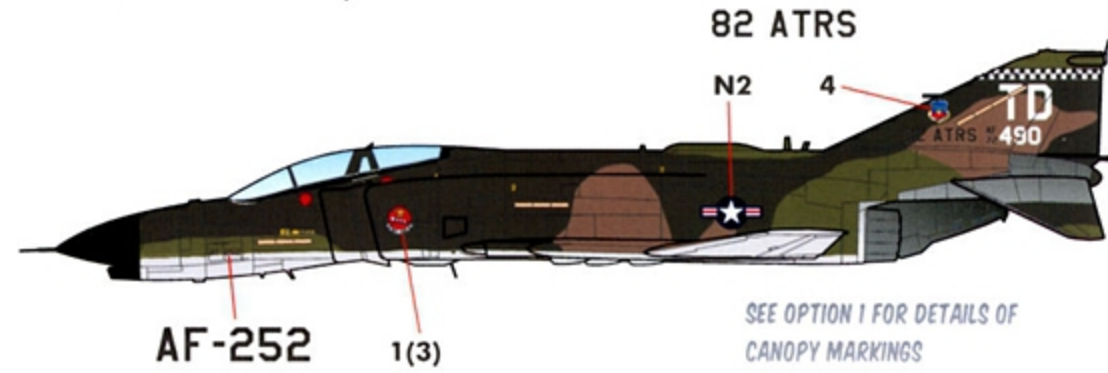

QF-4E

“TEAM TARGET”

SEVEN MARKING OPTIONS
FOR USAF FULL SCALE AERIAL TARGETS

1/48 SCALE

DECALS PRINTED BY

OPTION 1: QF-4E 72-0162 "SCAT XVIII", 82 ATRS - USAF

OPTION 2: QF-4E 74-0626, 82 ATRS - USAF

OPTION 3: QF-4E 72-0490, 82 ATRS - USAF

OPTION 4: QF-4E 74-1638, 82 ATRS - USAF

OPTION 5: QF-4E 72-1485, 82 ATRS - USAF

QF-4E SEA CAMOUFLAGE - TOP & BOTTOM VIEW

COMMON STENCILLING

SOME STENCILS ARE PROVIDED IN TWO VERSIONS. USE THE SECOND (PRINTED IN RED) VERSION FOR OPTION 7. SEE REFERENCE PHOTOS FOR DETAILS.

LAST THREE DIGITS OF SERIAL ON EACH SIDE OF THE FRONT LANDING GEAR DOOR

OPTION 5

OPTION 7

**CARACAL MODELS CD48197
QF-4E "TEAM TARGET"**

OPTION 6: QF-4E 71-0237, 82 ATRS - USAF

OPTION 7: QF-4E 74-0643, 82 ATRS - USAF