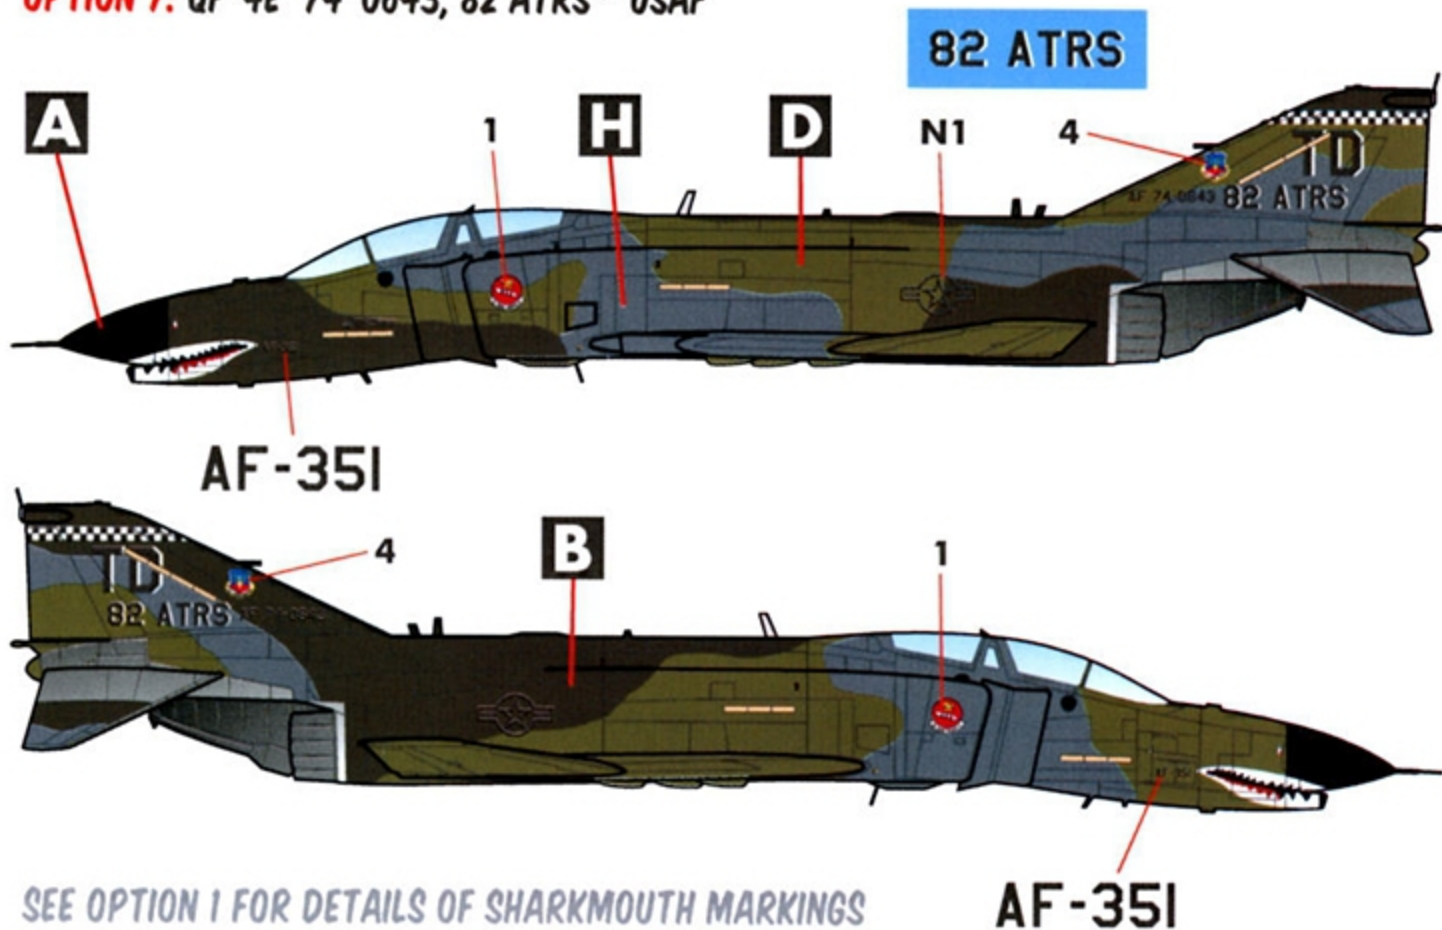

QF-4E

“TEAM TARGET”

SEVEN MARKING OPTIONS
FOR USAF FULL SCALE AERIAL TARGETS

1/48 SCALE

DECALS PRINTED BY

OPTION 1: QF-4E 72-0162 "SCAT XVIII", 82 ATRS - USAF

OPTION 2: QF-4E 74-0626, 82 ATRS - USAF

OPTION 3: QF-4E 72-0490, 82 ATRS - USAF

OPTION 4: QF-4E 74-1638, 82 ATRS - USAF

OPTION 5: QF-4E 72-1485, 82 ATRS - USAF

QF-4E SEA CAMOUFLAGE - TOP & BOTTOM VIEW

COMMON STENCILLING

SOME STENCILS ARE PROVIDED IN TWO VERSIONS. USE THE SECOND (PRINTED IN RED) VERSION FOR OPTION 7. SEE REFERENCE PHOTOS FOR DETAILS.

LAST THREE DIGITS OF SERIAL ON EACH SIDE OF THE FRONT LANDING GEAR DOOR

OPTION 5

OPTION 7

**CARACAL MODELS CD48197
QF-4E "TEAM TARGET"**

OPTION 6: QF-4E 71-0237, 82 ATRS - USAF

OPTION 7: QF-4E 74-0643, 82 ATRS - USAF