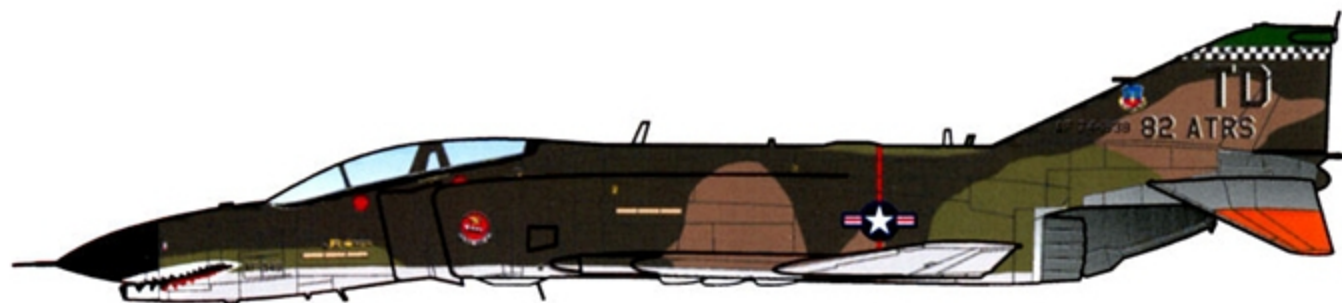

QF-4E

“TEAM TARGET”

SEVEN MARKING OPTIONS
FOR USAF FULL SCALE AERIAL TARGETS

1/48 SCALE

DECALS PRINTED BY

OPTION 1: QF-4E 72-0162 "SCAT XVIII", 82 ATRS - USAF

OPTION 2: QF-4E 74-0626, 82 ATRS - USAF

OPTION 3: QF-4E 72-0490, 82 ATRS - USAF

OPTION 4: QF-4E 74-1638, 82 ATRS - USAF

OPTION 5: QF-4E 72-1485, 82 ATRS - USAF

QF-4E SEA CAMOUFLAGE - TOP & BOTTOM VIEW

COMMON STENCILLING

SOME STENCILS ARE PROVIDED IN TWO VERSIONS. USE THE SECOND (PRINTED IN RED) VERSION FOR OPTION 7. SEE REFERENCE PHOTOS FOR DETAILS.

LAST THREE DIGITS OF SERIAL ON EACH SIDE OF THE FRONT LANDING GEAR DOOR

OPTION 5

OPTION 7

**CARACAL MODELS CD48197
QF-4E "TEAM TARGET"**

OPTION 6: QF-4E 71-0237, 82 ATRS - USAF

OPTION 7: QF-4E 74-0643, 82 ATRS - USAF