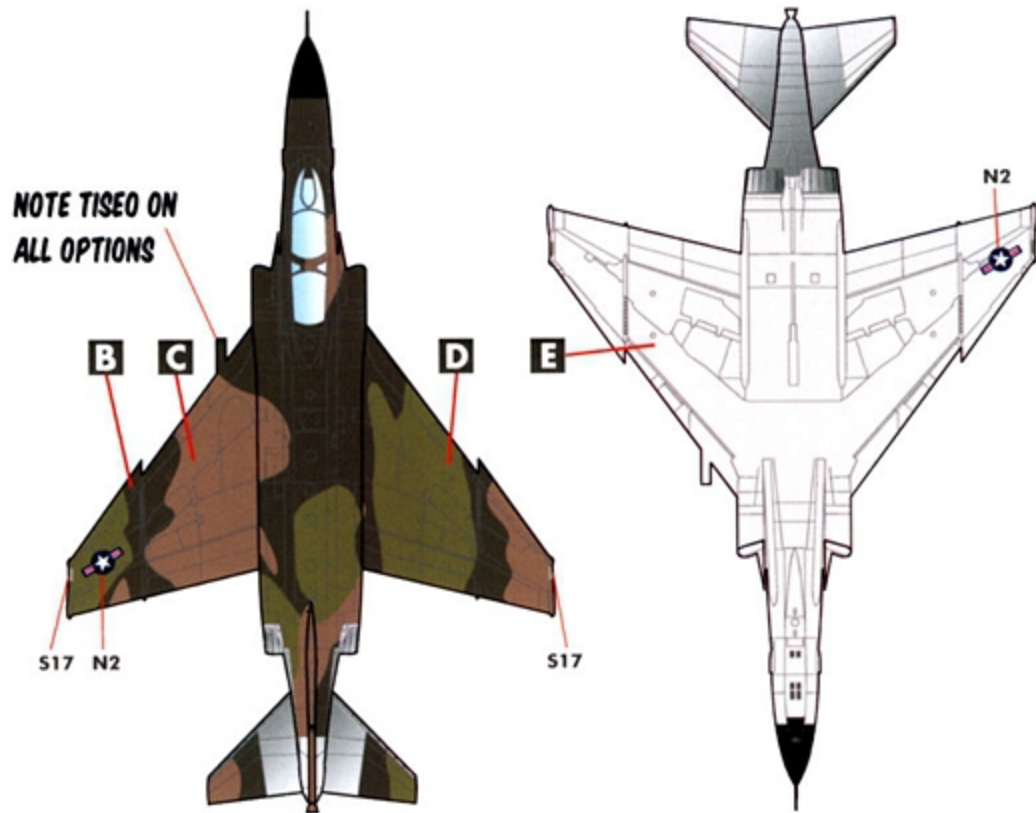

QF-4E

“TEAM TARGET”

SEVEN MARKING OPTIONS
FOR USAF FULL SCALE AERIAL TARGETS

1/48 SCALE

DECALS PRINTED BY

OPTION 1: QF-4E 72-0162 "SCAT XVIII", 82 ATRS - USAF

OPTION 2: QF-4E 74-0626, 82 ATRS - USAF

OPTION 3: QF-4E 72-0490, 82 ATRS - USAF

OPTION 4: QF-4E 74-1638, 82 ATRS - USAF

OPTION 5: QF-4E 72-1485, 82 ATRS - USAF

QF-4E SEA CAMOUFLAGE - TOP & BOTTOM VIEW

COMMON STENCILLING

SOME STENCILS ARE PROVIDED IN TWO VERSIONS. USE THE SECOND (PRINTED IN RED) VERSION FOR OPTION 7. SEE REFERENCE PHOTOS FOR DETAILS.

LAST THREE DIGITS OF SERIAL ON EACH SIDE OF THE FRONT LANDING GEAR DOOR

OPTION 5

OPTION 7

**CARACAL MODELS CD48197
QF-4E "TEAM TARGET"**

OPTION 6: QF-4E 71-0237, 82 ATRS - USAF

OPTION 7: QF-4E 74-0643, 82 ATRS - USAF