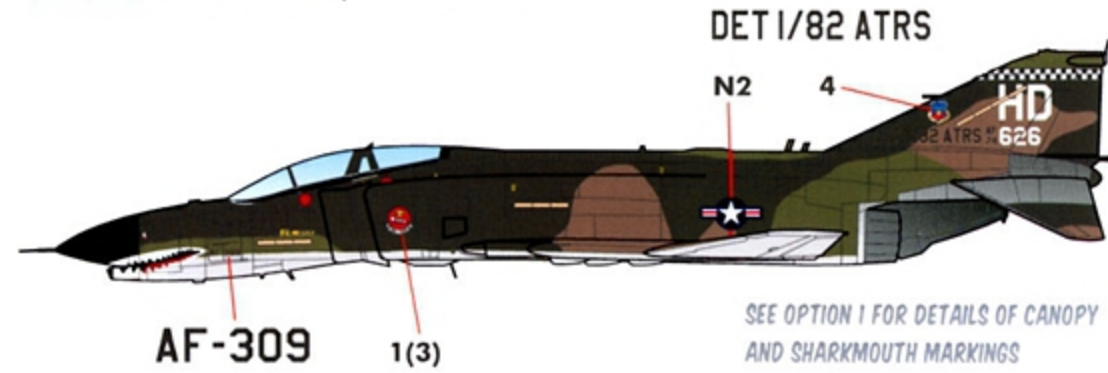

QF-4E

“TEAM TARGET”

SEVEN MARKING OPTIONS
FOR USAF FULL SCALE AERIAL TARGETS

1/48 SCALE

DECALS PRINTED BY

OPTION 1: QF-4E 72-0162 "SCAT XVIII", 82 ATRS - USAF

OPTION 2: QF-4E 74-0626, 82 ATRS - USAF

OPTION 3: QF-4E 72-0490, 82 ATRS - USAF

LAST THREE DIGITS OF SERIAL ON EACH SIDE OF THE FRONT LANDING GEAR DOOR

OPTION 5

OPTION 7

**CARACAL MODELS CD48197
QF-4E "TEAM TARGET"**

OPTION 6: QF-4E 71-0237, 82 ATRS - USAF

OPTION 7: QF-4E 74-0643, 82 ATRS - USAF