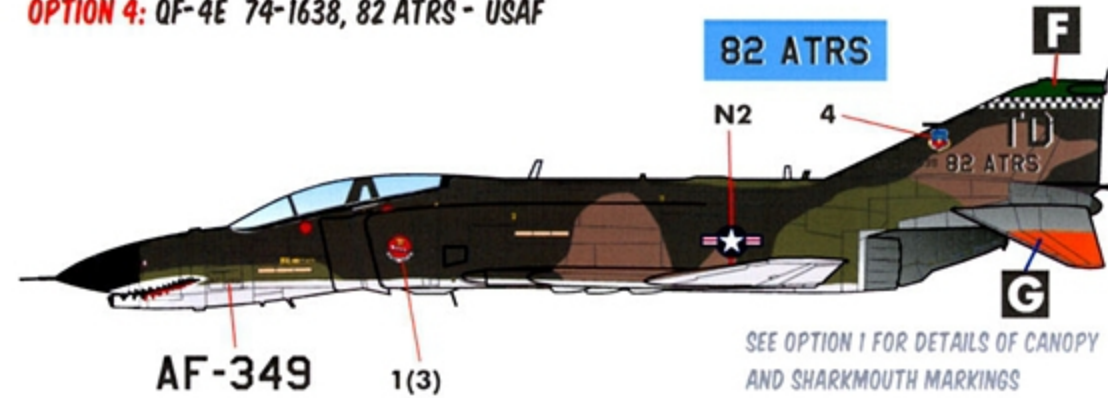

QF-4E

“TEAM TARGET”

SEVEN MARKING OPTIONS
FOR USAF FULL SCALE AERIAL TARGETS

1/48 SCALE

DECALS PRINTED BY

OPTION 1: QF-4E 72-0162 "SCAT XVIII", 82 ATRS - USAF

OPTION 2: QF-4E 74-0626, 82 ATRS - USAF

OPTION 3: QF-4E 72-0490, 82 ATRS - USAF

OPTION 4: QF-4E 74-1638, 82 ATRS - USAF

OPTION 5: QF-4E 72-1485, 82 ATRS - USAF

QF-4E SEA CAMOUFLAGE - TOP & BOTTOM VIEW

COMMON STENCILLING

SOME STENCILS ARE PROVIDED IN TWO VERSIONS. USE THE SECOND (PRINTED IN RED) VERSION FOR OPTION 7. SEE REFERENCE PHOTOS FOR DETAILS.

LAST THREE DIGITS OF SERIAL ON EACH SIDE OF THE FRONT LANDING GEAR DOOR

OPTION 5

OPTION 7

**CARACAL MODELS CD48197
QF-4E "TEAM TARGET"**

OPTION 6: QF-4E 71-0237, 82 ATRS - USAF

OPTION 7: QF-4E 74-0643, 82 ATRS - USAF