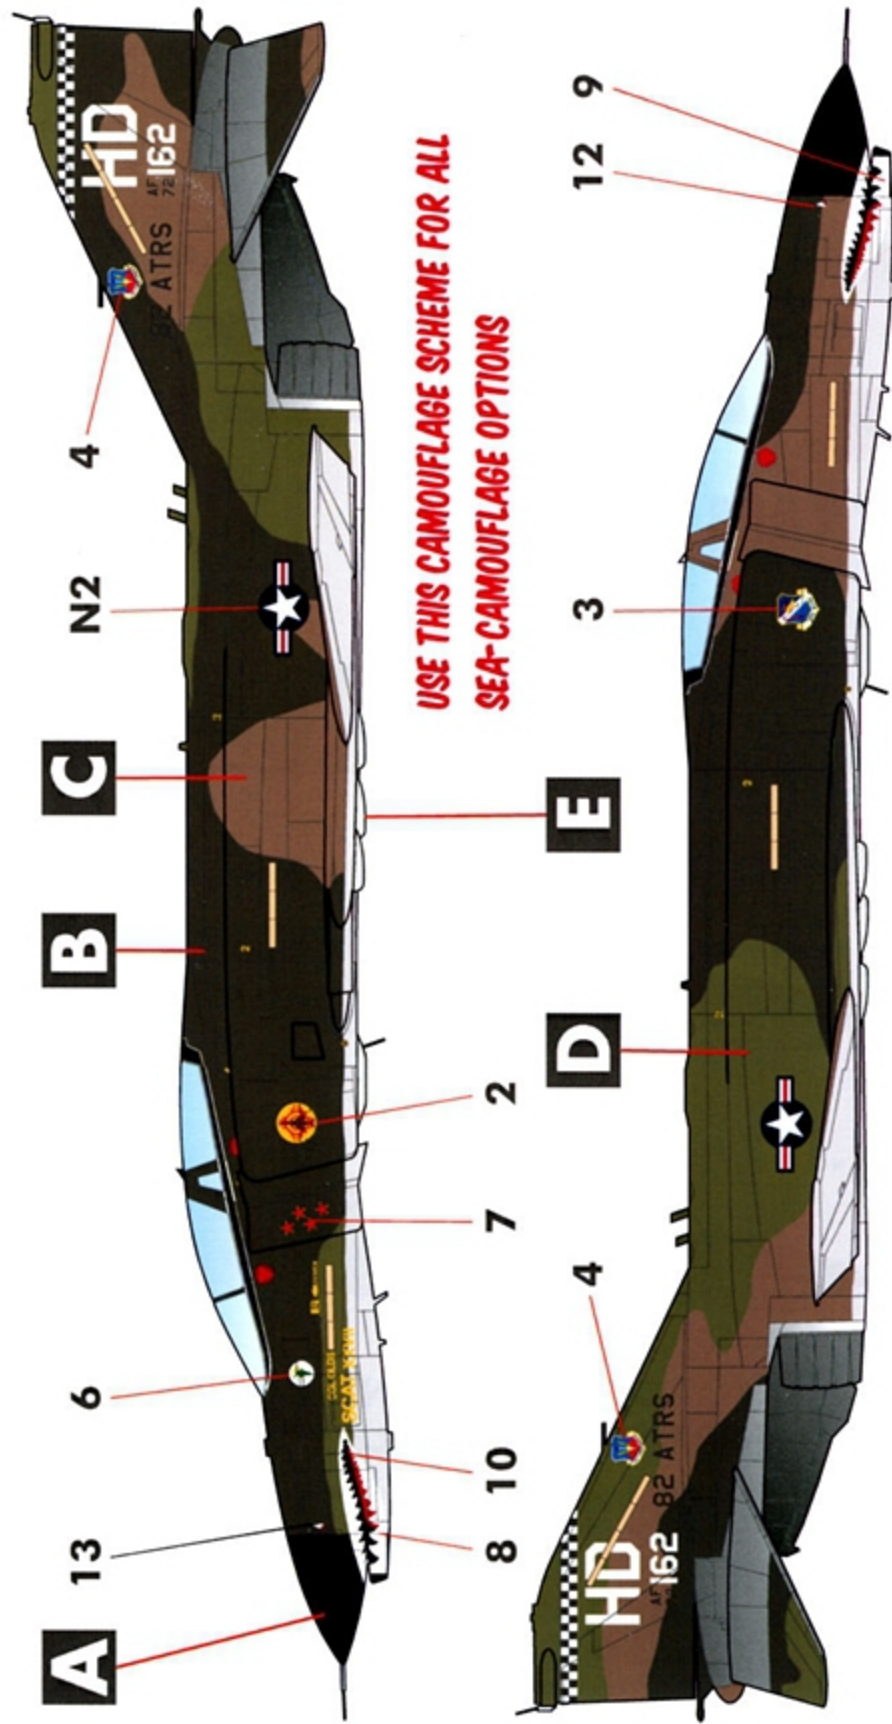

QF-4E

“TEAM TARGET”

SEVEN MARKING OPTIONS
FOR USAF FULL SCALE AERIAL TARGETS

1/48 SCALE

DECALS PRINTED BY

OPTION 1: QF-4E 72-0162 "SCAT XVIII", 82 ATRS - USAF

OPTION 2: QF-4E 74-0626, 82 ATRS - USAF

OPTION 3: QF-4E 72-0490, 82 ATRS - USAF

OPTION 4: QF-4E 74-1638, 82 ATRS - USAF

OPTION 5: QF-4E 72-1485, 82 ATRS - USAF

QF-4E SEA CAMOUFLAGE - TOP & BOTTOM VIEW

COMMON STENCILLING

SOME STENCILS ARE PROVIDED IN TWO VERSIONS. USE THE SECOND (PRINTED IN RED) VERSION FOR OPTION 7. SEE REFERENCE PHOTOS FOR DETAILS.

LAST THREE DIGITS OF SERIAL ON EACH SIDE OF THE FRONT LANDING GEAR DOOR

OPTION 5

OPTION 7

**CARACAL MODELS CD48197
QF-4E "TEAM TARGET"**

OPTION 6: QF-4E 71-0237, 82 ATRS - USAF

OPTION 7: QF-4E 74-0643, 82 ATRS - USAF