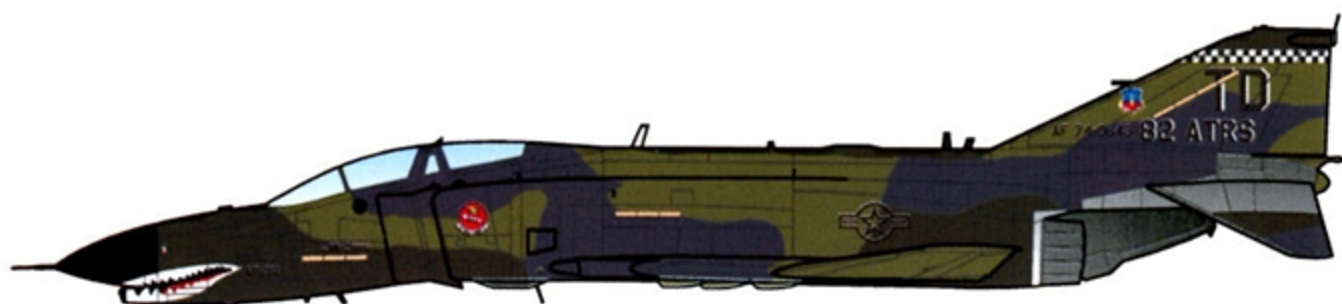

QF-4E

“TEAM TARGET”

SEVEN MARKING OPTIONS
FOR USAF FULL SCALE AERIAL TARGETS

1/48 SCALE

DECALS PRINTED BY

OPTION 1: QF-4E 72-0162 "SCAT XVIII", 82 ATRS - USAF

OPTION 2: QF-4E 74-0626, 82 ATRS - USAF

OPTION 3: QF-4E 72-0490, 82 ATRS - USAF