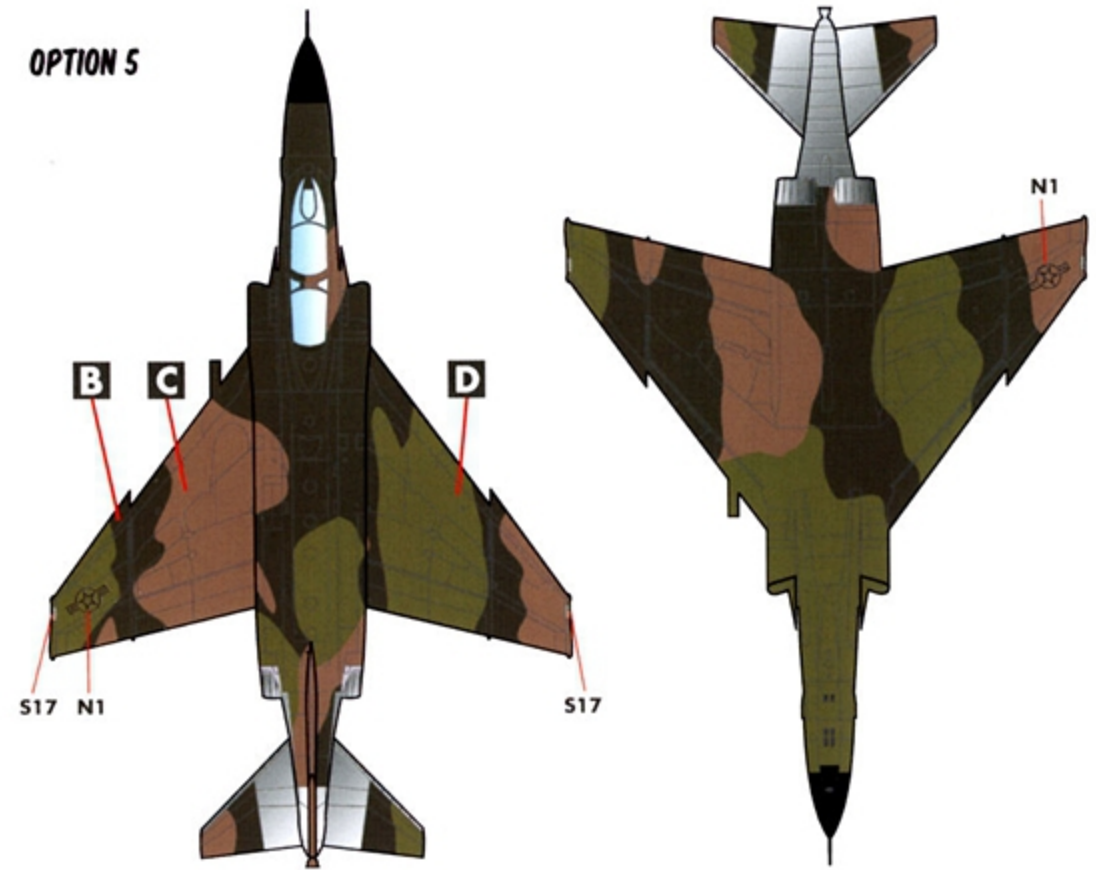

QF-4E

“TEAM TARGET”

SEVEN MARKING OPTIONS
FOR USAF FULL SCALE AERIAL TARGETS

1/48 SCALE

DECALS PRINTED BY

OPTION 1: QF-4E 72-0162 "SCAT XVIII", 82 ATRS - USAF

OPTION 2: QF-4E 74-0626, 82 ATRS - USAF

OPTION 3: QF-4E 72-0490, 82 ATRS - USAF

OPTION 4: QF-4E 74-1638, 82 ATRS - USAF

OPTION 5: QF-4E 72-1485, 82 ATRS - USAF

QF-4E SEA CAMOUFLAGE - TOP & BOTTOM VIEW

COMMON STENCILLING

SOME STENCILS ARE PROVIDED IN TWO VERSIONS. USE THE SECOND (PRINTED IN RED) VERSION FOR OPTION 7. SEE REFERENCE PHOTOS FOR DETAILS.

LAST THREE DIGITS OF SERIAL ON EACH SIDE OF THE FRONT LANDING GEAR DOOR

OPTION 5

OPTION 7

**CARACAL MODELS CD48197
QF-4E "TEAM TARGET"**

OPTION 6: QF-4E 71-0237, 82 ATRS - USAF

OPTION 7: QF-4E 74-0643, 82 ATRS - USAF