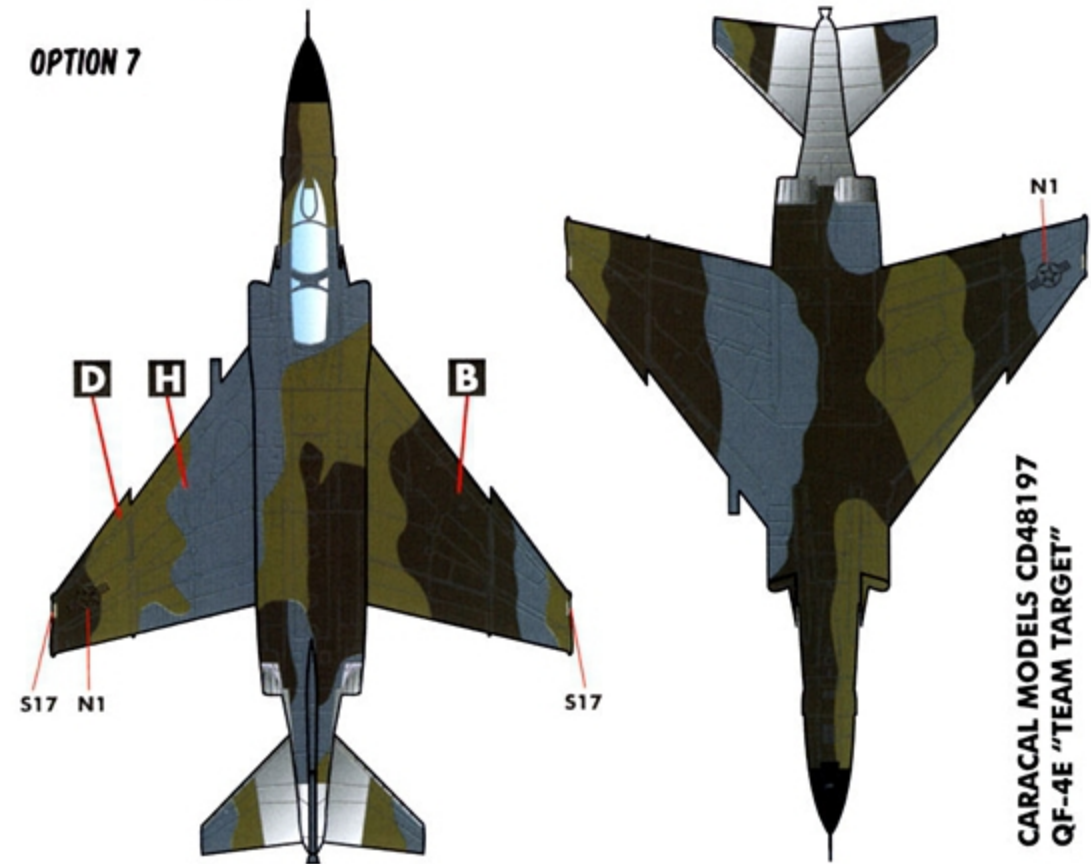

QF-4E

“TEAM TARGET”

SEVEN MARKING OPTIONS
FOR USAF FULL SCALE AERIAL TARGETS

1/48 SCALE

DECALS PRINTED BY

OPTION 1: QF-4E 72-0162 "SCAT XVIII", 82 ATRS - USAF

OPTION 2: QF-4E 74-0626, 82 ATRS - USAF

OPTION 3: QF-4E 72-0490, 82 ATRS - USAF

OPTION 4: QF-4E 74-1638, 82 ATRS - USAF

OPTION 5: QF-4E 72-1485, 82 ATRS - USAF

QF-4E SEA CAMOUFLAGE - TOP & BOTTOM VIEW

COMMON STENCILLING

SOME STENCILS ARE PROVIDED IN TWO VERSIONS. USE THE SECOND (PRINTED IN RED) VERSION FOR OPTION 7. SEE REFERENCE PHOTOS FOR DETAILS.

LAST THREE DIGITS OF SERIAL ON EACH SIDE OF THE FRONT LANDING GEAR DOOR

OPTION 5

OPTION 7

**CARACAL MODELS CD48197
QF-4E "TEAM TARGET"**

OPTION 6: QF-4E 71-0237, 82 ATRS - USAF

OPTION 7: QF-4E 74-0643, 82 ATRS - USAF