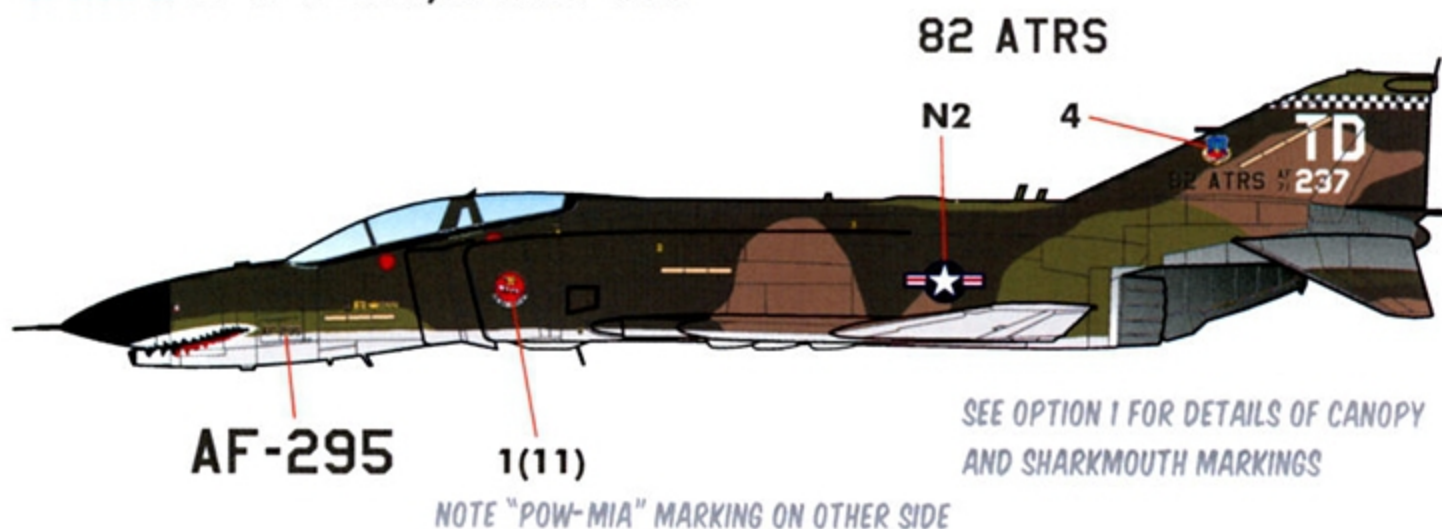

LAST THREE DIGITS OF SERIAL ON EACH SIDE OF THE FRONT LANDING GEAR DOOR

OPTION 5

OPTION 7

**CARACAL MODELS CD48197
QF-4E "TEAM TARGET"**

OPTION 6: QF-4E 71-0237, 82 ATRS - USAF

OPTION 7: QF-4E 74-0643, 82 ATRS - USAF