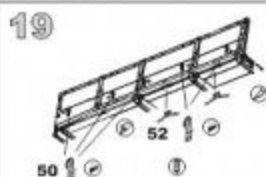

**Vmodels****35047****Detail set FWD Type B  
WWI Army Truck  
("ICM" model kit)****1/35**

Photoetched parts

<http://vmodels-art.com/>  
[vmodels2015@gmail.com](mailto:vmodels2015@gmail.com)