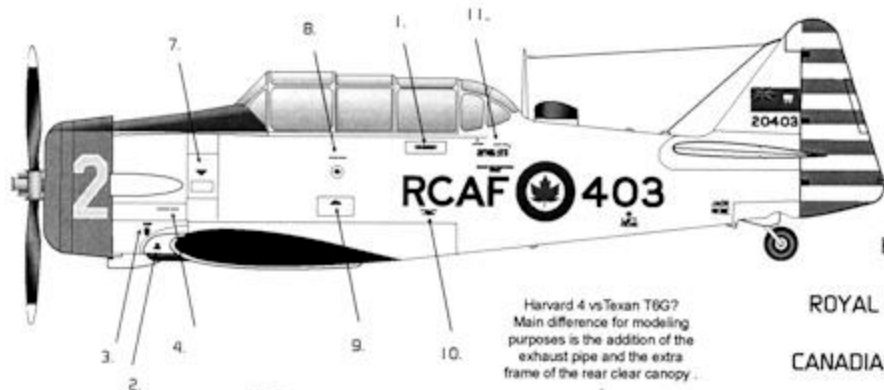

RCAF HARVARD MK4 "THE GOLDLOCKS" DECAL SET # 72.21 1/72 SCALE
48.18 1/48 SCALE

*Leading
Edge*
MODELS

"THE GOLDLOCKS" DISPLAY TEAM 1964

HARVARD MK4
OF THE:
ROYAL CANADIAN AIR FORCE
BUILT BY:
CANADIAN CAR & FOUNDRY LTD.