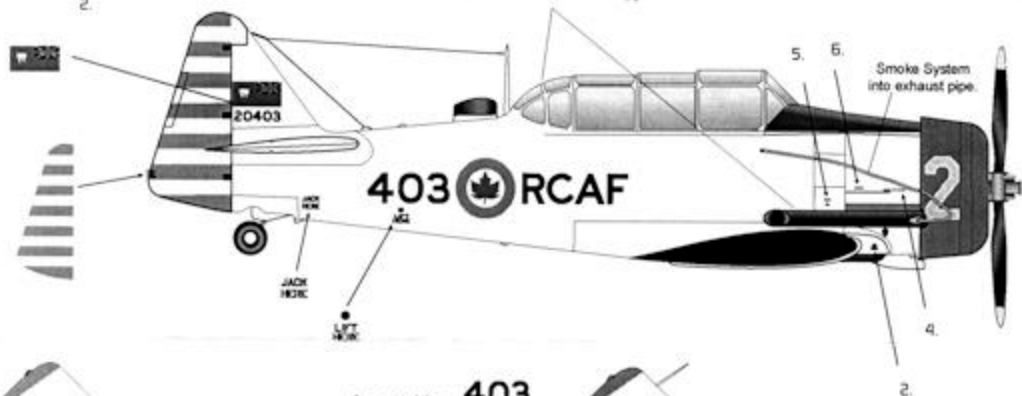

RCAF HARVARD MK4 "THE GOLDLOCKS" DECAL SET # 72.21 1/72 SCALE
48.18 1/48 SCALE

*Leading
Edge*
MODELS

"THE GOLDLOCKS" DISPLAY TEAM 1964

HARVARD MK4
OF THE:
ROYAL CANADIAN AIR FORCE
BUILT BY:
CANADIAN CAR & FOUNDRY LTD.

Any one of the seven aircraft can be represented. Cut supplied codes and rearrange to do aircraft #s 3, 5, and 6.

403
459
421
372

All graphics and decal printing by:
LEADING EDGE MODELS
CANADA
www.lemdecals.com