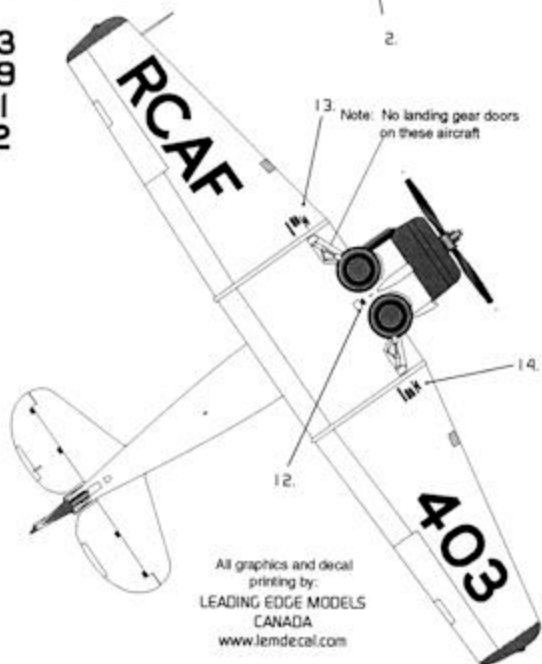

RCAF HARVARD MK4 "THE GOLDLOCKS" DECAL SET # 72.21 1/72 SCALE
48.18 1/48 SCALE

*Leading
Edge*
MODELS

"THE GOLDLOCKS" DISPLAY TEAM 1964

HARVARD MK4
OF THE:
ROYAL CANADIAN AIR FORCE
BUILT BY:
CANADIAN CAR & FOUNDRY LTD.

Any one of the seven aircraft can be represented. Cut supplied codes and rearrange to do aircraft #s 3, 5, and 6.

403
459
421
372

All graphics and decal printing by:
LEADING EDGE MODELS
CANADA
www.lemdecals.com