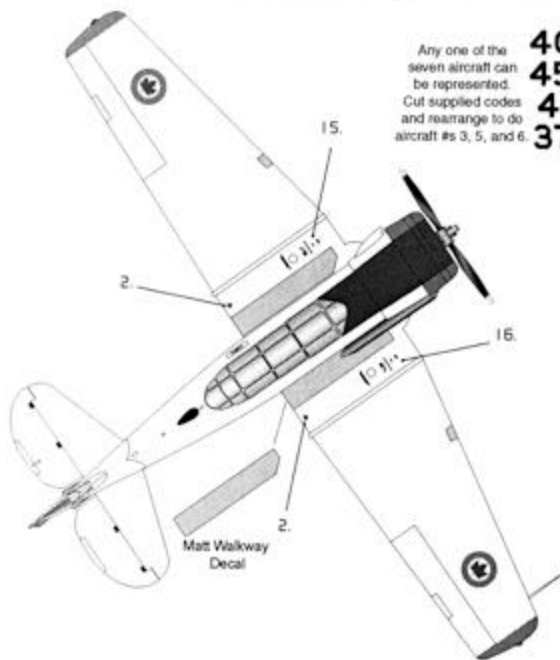

RCAF HARVARD MK4 "THE GOLDLOCKS" DECAL SET # 72.21 1/72 SCALE
48.18 1/48 SCALE

*Leading
Edge*
MODELS

"THE GOLDLOCKS" DISPLAY TEAM 1964

HARVARD MK4
OF THE:
ROYAL CANADIAN AIR FORCE
BUILT BY:
CANADIAN CAR & FOUNDRY LTD.

Any one of the seven aircraft can be represented. Cut supplied codes and rearrange to do aircraft #s 3, 5, and 6.

403
459
421
372

All graphics and decal printing by:
LEADING EDGE MODELS
CANADA
www.lemdecals.com