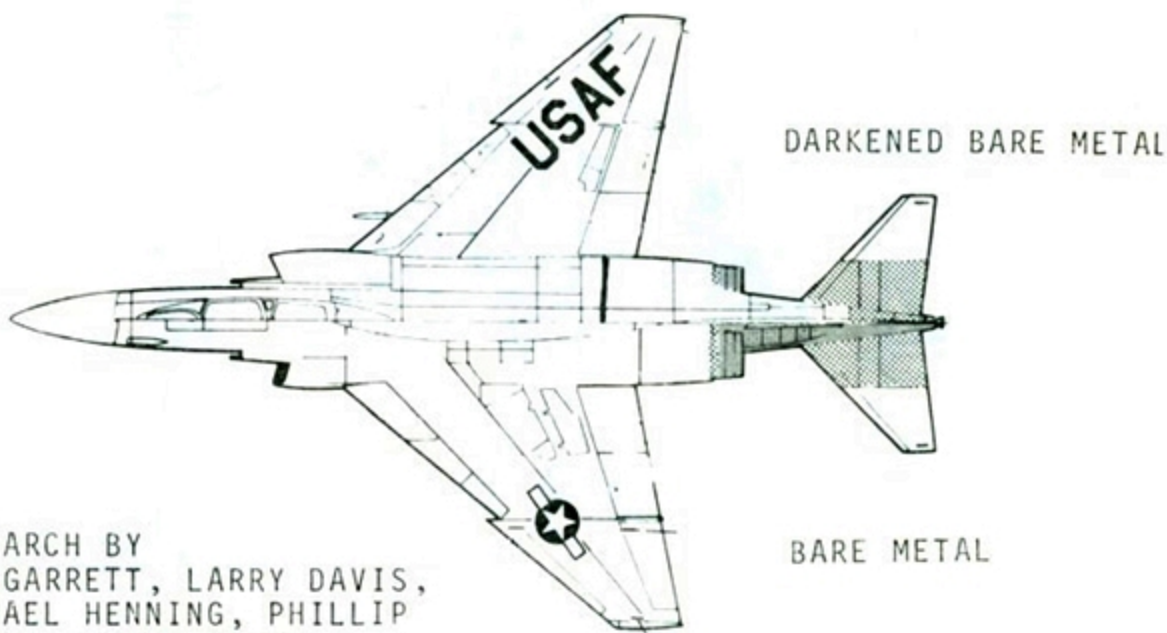

F-4E 334th TFS, 4th TFW
STANDARD USAF CAMOUFLAGE
FIN TIP- BLUE
RADOME- BLACK

F-4C 556th TFS, 12th TFW
STANDARD USAF CAMOUFLAGE
FIN TIP- YELLOW
RADOME- BLACK

BLACK KNIGHTS
57th FIS
OVERALL AIRCRAFT LT. GULL GRAY FS16473
ANTI GLARE PANEL- FLAT BLACK
RADOME- GLOSS BLACK
WALKWAYS- BLACK
LEADING EDGES OF ALL FLYING SURFACES- SILVER

USAF UPPER STARBOARD AND LOWER PORT WINGS
NATIONAL INSIGNIA UPPER PORT AND LOWER STARBOARD WINGS

RESEARCH BY
DON GARRETT, LARRY DAVIS,
MICHAEL HENNING, PHILLIP
HUSTON AND AL LLOYD.

DATA USED ON ALL USAF PHANTOMS
FOR MORE COMPLETE DATA REFER TO
48-67 BLACK DATA, 48-76 WHITE DATA.

SAME LOCATION STARBOARD SIDE

OFFICIAL USAF CAMOUFLAGE PATTERN FOR THE F-4

15" NATIONAL INSIGNIA UPPER PORT AND LOWER STARBOARD WINGS

- | | |
|--|---|
|  Tan FS30219 |  Green FS34079 |
|  Gray FS36622 |  Green FS34102 |