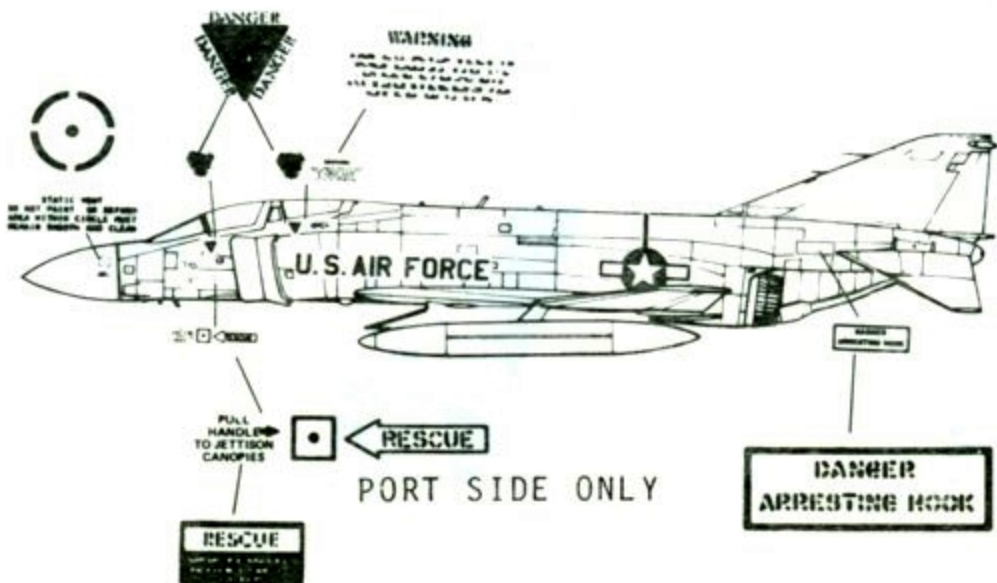

F-4E 334th TFS, 4th TFW
STANDARD USAF CAMOUFLAGE
FIN TIP- BLUE
RADOME- BLACK

F-4C 556th TFS, 12th TFW
STANDARD USAF CAMOUFLAGE
FIN TIP- YELLOW
RADOME- BLACK

BLACK KNIGHTS
57th FIS
OVERALL AIRCRAFT LT. GULL GRAY FS16473
ANTI GLARE PANEL- FLAT BLACK
RADOME- GLOSS BLACK
WALKWAYS- BLACK
LEADING EDGES OF ALL FLYING SURFACES- SILVER

USAF UPPER STARBOARD AND LOWER PORT WINGS
NATIONAL INSIGNIA UPPER PORT AND LOWER STARBOARD WINGS

RESEARCH BY
DON GARRETT, LARRY DAVIS,
MICHAEL HENNING, PHILLIP
HUSTON AND AL LLOYD.

DATA USED ON ALL USAF PHANTOMS
FOR MORE COMPLETE DATA REFER TO
48-67 BLACK DATA, 48-76 WHITE DATA.