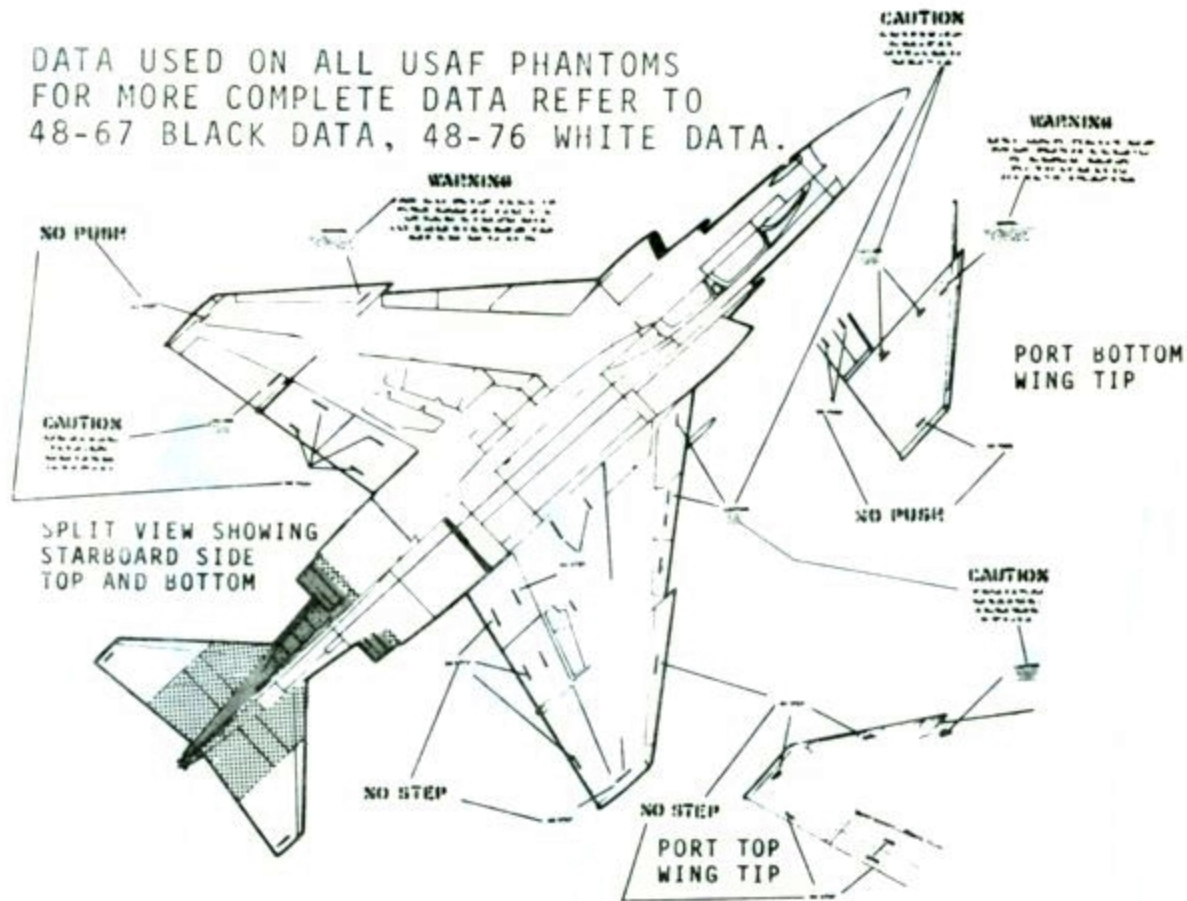

F-4E 334th TFS, 4th TFW
STANDARD USAF CAMOUFLAGE
FIN TIP- BLUE
RADOME- BLACK

F-4C 556th TFS, 12th TFW
STANDARD USAF CAMOUFLAGE
FIN TIP- YELLOW
RADOME- BLACK

BLACK KNIGHTS
57th FIS
OVERALL AIRCRAFT LT. GULL GRAY FS16473
ANTI GLARE PANEL- FLAT BLACK
RADOME- GLOSS BLACK
WALKWAYS- BLACK
LEADING EDGES OF ALL FLYING SURFACES- SILVER

USAF UPPER STARBOARD AND LOWER PORT WINGS
NATIONAL INSIGNIA UPPER PORT AND LOWER STARBOARD WINGS

RESEARCH BY
DON GARRETT, LARRY DAVIS,
MICHAEL HENNING, PHILLIP
HUSTON AND AL LLOYD.

DATA USED ON ALL USAF PHANTOMS
FOR MORE COMPLETE DATA REFER TO
48-67 BLACK DATA, 48-76 WHITE DATA.

SAME LOCATION STARBOARD SIDE

OFFICIAL USAF CAMOUFLAGE PATTERN FOR THE F-4

15" NATIONAL INSIGNIA UPPER PORT AND LOWER STARBOARD WINGS

- | | |
|--|---|
|  Tan FS30219 |  Green FS34079 |
|  Gray FS36622 |  Green FS34102 |