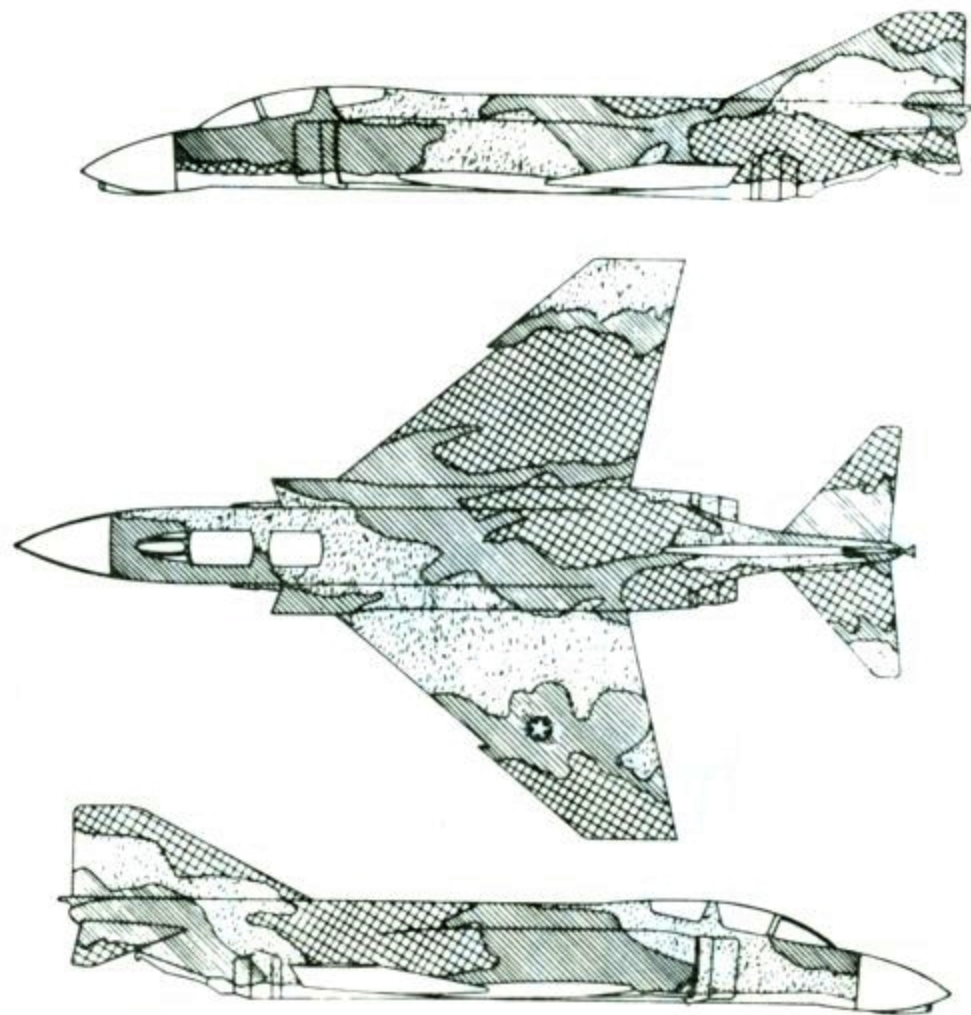

F-4E 334th TFS, 4th TFW
STANDARD USAF CAMOUFLAGE
FIN TIP- BLUE
RADOME- BLACK

F-4C 556th TFS, 12th TFW
STANDARD USAF CAMOUFLAGE
FIN TIP- YELLOW
RADOME- BLACK

BLACK KNIGHTS
57th FIS
OVERALL AIRCRAFT LT. GULL GRAY FS16473
ANTI GLARE PANEL- FLAT BLACK
RADOME- GLOSS BLACK
WALKWAYS- BLACK
LEADING EDGES OF ALL FLYING SURFACES- SILVER

USAF UPPER STARBOARD AND LOWER PORT WINGS
NATIONAL INSIGNIA UPPER PORT AND LOWER STARBOARD WINGS

RESEARCH BY
DON GARRETT, LARRY DAVIS,
MICHAEL HENNING, PHILLIP
HUSTON AND AL LLOYD.

DATA USED ON ALL USAF PHANTOMS
FOR MORE COMPLETE DATA REFER TO
48-67 BLACK DATA, 48-76 WHITE DATA.

SAME LOCATION STARBOARD SIDE

OFFICIAL USAF CAMOUFLAGE PATTERN FOR THE F-4

15" NATIONAL INSIGNIA UPPER PORT AND LOWER STARBOARD WINGS

- | | |
|--|---|
|  Tan FS30219 |  Green FS34079 |
|  Gray FS36622 |  Green FS34102 |