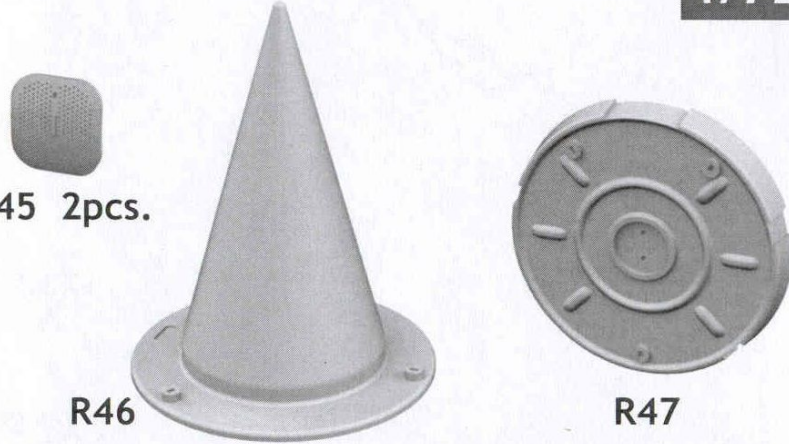

672 218 MiG-21 F.O.D.
for Eduard kit - pro stavebnici Eduard

eduard
BRASSIN

1/72 scale

R45 2pcs.

R46

R47

COLOURS

GSI Creos (GUNZE)			Mr.METAL COLOR	
AQUEOUS	Mr.COLOR			
H 3	C 3	RED		

This product contains metal and resin detail parts for upgrading scale plastic models. When selecting this set make sure that it is for the kit mentioned in product name as these sets are made specifically for that kit. When upgrading the model some cutting or corrections may be necessary for parts to fit accurately. **WARNING!** This set contains small and sharp parts. Work carefully in a ventilated and well-lit room. Safety glasses are recommended. This product is not suitable for children below 14 years of age.

Tento výrobek obsahuje leptané a odlévané detaily pro úpravu a vylepšení plastického modelu. Při výběru sady kovových detailů zkontrolujte, zda je určena pro model, který chcete upravit. Model, pro který je sada určena, je uveden u názvu výrobku. Pro přesnou aplikaci kovových a odlévaných dílů může být zapotřebí upravit díly upravovaného modelu. **POZOR!** Sada obsahuje malé ostré díly. Pracujte ve větrané a dobře osvětlené místnosti. Doporučujeme použití ochranných brýlí. Tento výrobek není vhodný pro děti mladší 14 let.

eduard

435 21 Obrnice 170
Czech Republic

www.eduard.com

7,95