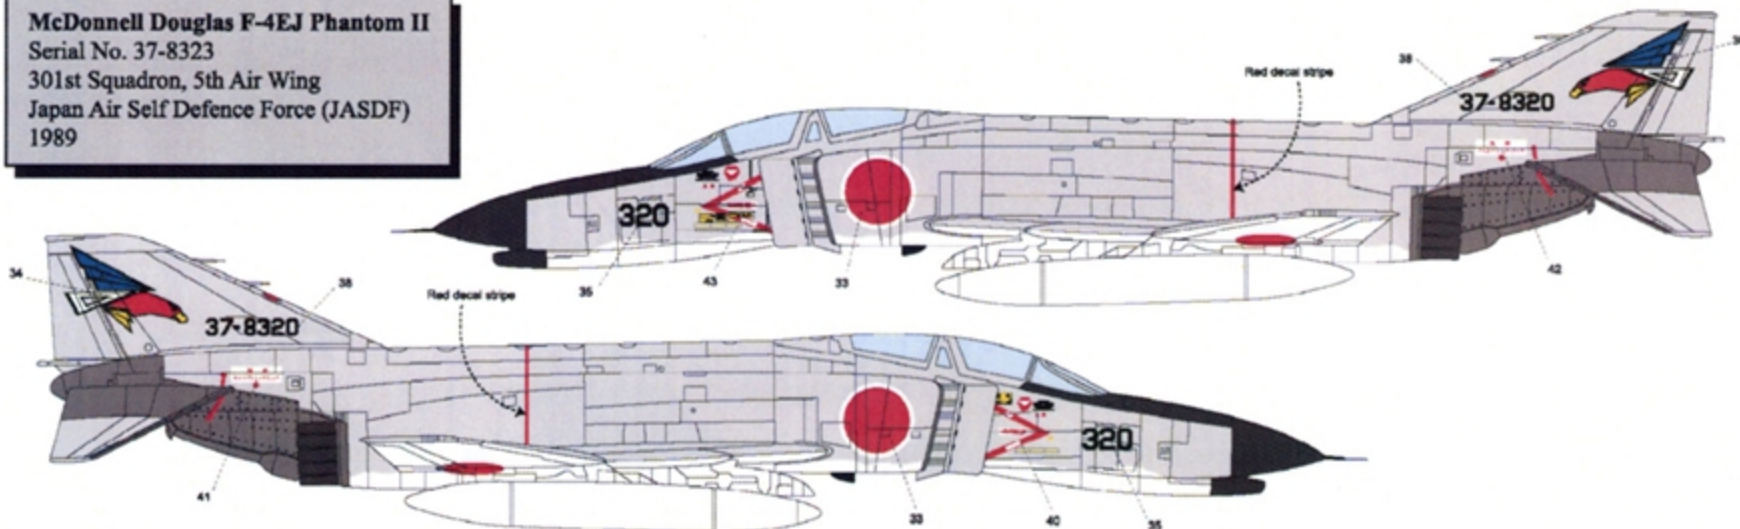

48-044

1/48 SCALE

CAM

Phar
East
Phantoms

MCDONNELL DOUGLAS F-4EJ PHANTOM II
JAPAN AIR SELF DEFENCE FORCE (JASDF)

WWW.CAMDECALS.COM

CUSTOM AERONAUTICAL MINIATURES

McDonnell Douglas F-4EJ Phantom II
 Serial No. 37-8323
 301st Squadron, 5th Air Wing
 Japan Air Self Defence Force (JASDF)
 1989

COLOR GUIDE

- GLOSS WHITE (FS 17875)** Lower surfaces
- LIGHT GRAY (FS 36231)** Upper surfaces
- FLAT BLACK** Radome / anti-glare panel / canopy frame / vertical stabilizer
- STEEL** Engine exhaust area
- GLOSS RED (FS 11136)** Vertical fin tip

McDonnell Douglas F-4EJ Phantom II
 Serial No. 87-8403
 301st Squadron, 7th Air Wing
 Japan Air Self Defence Force (JASDF)
 1988

COLOR GUIDE

- GLOSS WHITE (FS 17875)** Lower surfaces
- LIGHT GRAY (FS 36231)** Upper surfaces
- FLAT BLACK** Radome / anti-glare panel
- STEEL** Engine exhaust area

McDonnell Douglas F-4EJ Phantom II
 Serial No. 37-8320
 301st Squadron, 5th Air Wing
 Japan Air Self Defence Force (JASDF)
 1989

COLOR GUIDE

- GLOSS WHITE (FS 17875)** Lower surfaces
- LIGHT GRAY (FS 36231)** Upper surfaces
- FLAT BLACK** Radome / anti-glare panel / canopy frame / vertical stabilizer
- STEEL** Engine exhaust area