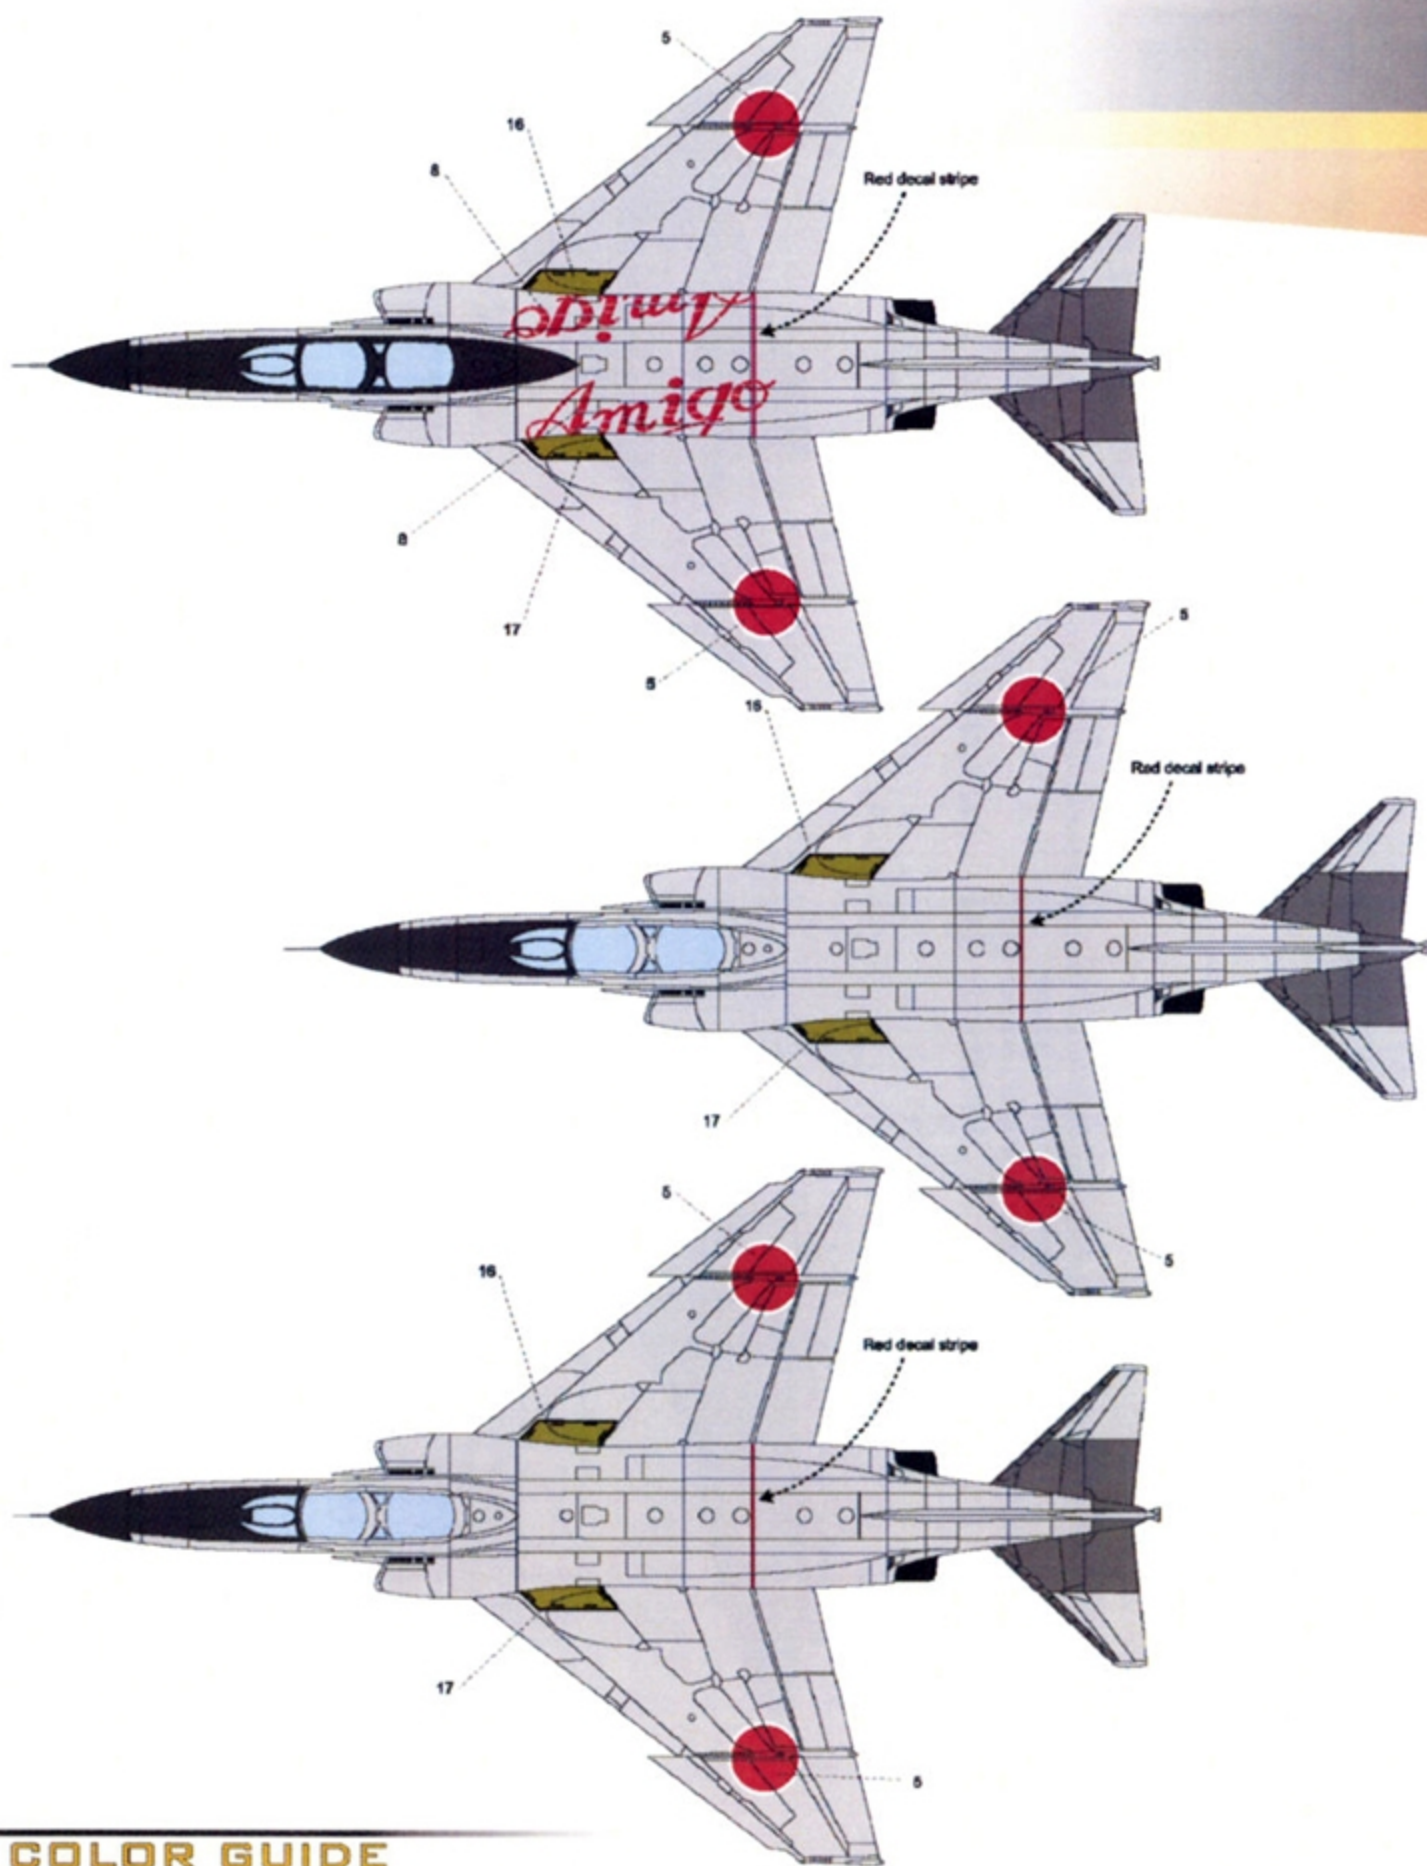

48-044

1/48 SCALE

CAM

Phar
East
Phantoms

MCDONNELL DOUGLAS F-4EJ PHANTOM II
JAPAN AIR SELF DEFENCE FORCE (JASDF)

WWW.CAMDECALS.COM

CUSTOM AERONAUTICAL MINIATURES

McDonnell Douglas F-4EJ Phantom II
 Serial No. 37-8323
 301st Squadron, 5th Air Wing
 Japan Air Self Defence Force (JASDF)
 1989

COLOR GUIDE

- GLOSS WHITE (FS 17875)** Lower surfaces
- LIGHT GRAY (FS 36231)** Upper surfaces
- FLAT BLACK** Radome / anti-glare panel / canopy frame / vertical stabilizer
- STEEL** Engine exhaust area
- GLOSS RED (FS 11136)** Vertical fin tip

McDonnell Douglas F-4EJ Phantom II
 Serial No. 87-8403
 301st Squadron, 7th Air Wing
 Japan Air Self Defence Force (JASDF)
 1988

COLOR GUIDE

- GLOSS WHITE (FS 17875)** Lower surfaces
- LIGHT GRAY (FS 36231)** Upper surfaces
- FLAT BLACK** Radome / anti-glare panel
- STEEL** Engine exhaust area

McDonnell Douglas F-4EJ Phantom II
 Serial No. 37-8320
 301st Squadron, 5th Air Wing
 Japan Air Self Defence Force (JASDF)
 1989

COLOR GUIDE

- GLOSS WHITE (FS 17875)** Lower surfaces
- LIGHT GRAY (FS 36231)** Upper surfaces
- FLAT BLACK** Radome / anti-glare panel / canopy frame / vertical stabilizer
- STEEL** Engine exhaust area