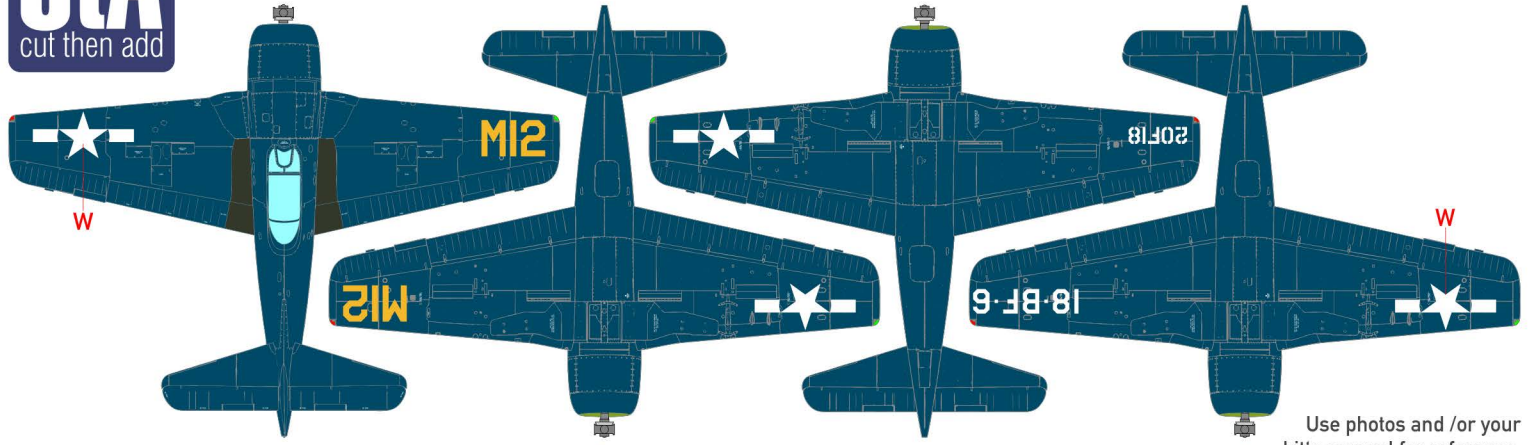

CTAMODELS.COM

Grumman F8F Bearcat

F8F-1, 94763/M12, VF-18, USS Ranger, October 1945.

F8F-1, 94787/18, VF-19, USS Corregidor, August 1945.

No.58
SCALE 1:72

Use photos and/or your kit's manual for reference.

F8F-1B, 122101/L218, VF-72, USS Leyte, April 1950.

Use photos and /or your kit's manual for reference.

SCALE 1:72

F8F-2P, 121608/PL17, VC-62 Det.6, USS Coral Sea, September 1951.

F8F-2, 121611/E212, VF-742, USS Midway, August 1952.

No.58

CTAMODELS.COM

Use photos and /or your kit's manual for reference.

DARK SEA BLUE

Technical Data Stencils

"Cut then Add" SP © 2023
All Rights Reserved.