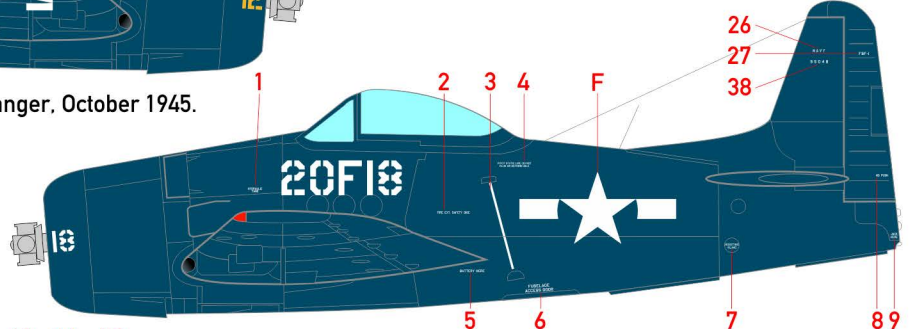

CTAMODELS.COM

Grumman F8F Bearcat

F8F-1, 94763/M12, VF-18, USS Ranger, October 1945.

F8F-1, 94787/18, VF-19, USS Corregidor, August 1945.

No.58
SCALE 1:72

Use photos and/or your kit's manual for reference.

F8F-1, 95836/18-BF-6, VBF-18, USS Leyte, October 1946.

F8F-1, 95048/20F18, VF-20, USS Philippine Sea, October 1946.

DARK SEA BLUE

F8F-1B, 95253/T207, VF-12, USS Philippine Sea, October 1949.

"Cut then Add" SP © 2023
All Rights Reserved.

F8F-1B, 122101/L218, VF-72, USS Leyte, April 1950.

Use photos and /or your kit's manual for reference.

SCALE 1:72

F8F-2P, 121608/PL17, VC-62 Det.6, USS Coral Sea, September 1951.

F8F-2, 121611/E212, VF-742, USS Midway, August 1952.