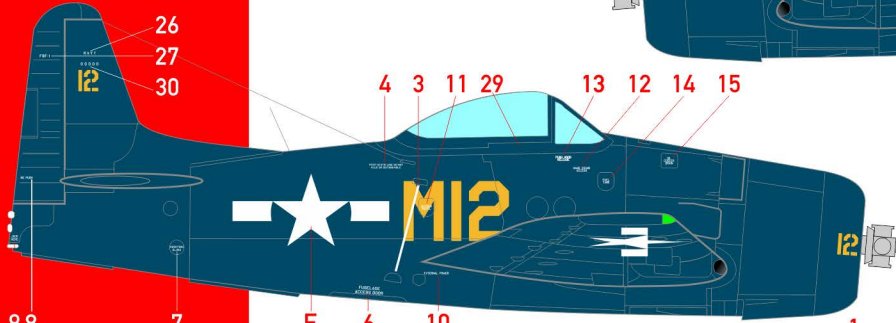

CTAMODELS.COM

Grumman F8F Bearcat

F8F-1, 94763/M12, VF-18, USS Ranger, October 1945.

F8F-1, 94787/18, VF-19, USS Corregidor, August 1945.

No.58
SCALE 1:72

Use photos and/or your kit's manual for reference.

F8F-1, 95836/18-BF-6, VBF-18, USS Leyte, October 1946.

F8F-1, 95048/20F18, VF-20, USS Philippine Sea, October 1946.

DARK SEA BLUE

F8F-1B, 95253/T207, VF-12, USS Philippine Sea, October 1949.

"Cut then Add" SP © 2023
All Rights Reserved.

F8F-1B, 122101/L218, VF-72, USS Leyte, April 1950.

Use photos and /or your kit's manual for reference.

SCALE 1:72

F8F-2P, 121608/PL17, VC-62 Det.6, USS Coral Sea, September 1951.

F8F-2, 121611/E212, VF-742, USS Midway, August 1952.