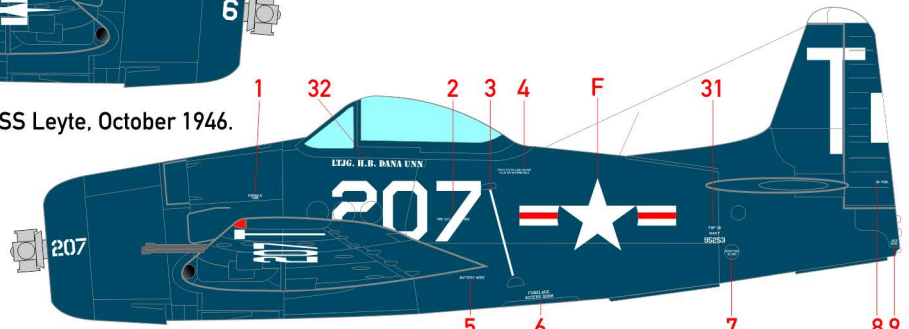

CTAMODELS.COM

Grumman F8F Bearcat

F8F-1, 94763/M12, VF-18, USS Ranger, October 1945.

F8F-1, 94787/18, VF-19, USS Corregidor, August 1945.

No.58
SCALE 1:72

Use photos and/or your kit's manual for reference.

F8F-1, 95836/18-BF-6, VBF-18, USS Leyte, October 1946.

F8F-1, 95048/20F18, VF-20, USS Philippine Sea, October 1946.

DARK SEA BLUE

F8F-1B, 95253/T207, VF-12, USS Philippine Sea, October 1949.

"Cut then Add" SP © 2023
All Rights Reserved.

F8F-1B, 122101/L218, VF-72, USS Leyte, April 1950.

Use photos and /or your kit's manual for reference.

SCALE 1:72

F8F-2P, 121608/PL17, VC-62 Det.6, USS Coral Sea, September 1951.

F8F-2, 121611/E212, VF-742, USS Midway, August 1952.