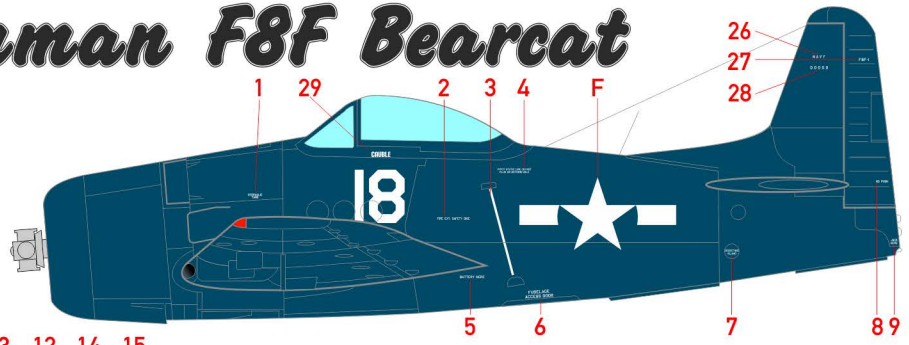

CTAMODELS.COM

Grumman F8F Bearcat

F8F-1, 94763/M12, VF-18, USS Ranger, October 1945.

F8F-1, 94787/18, VF-19, USS Corregidor, August 1945.

No.58
SCALE 1:72

Use photos and/or your kit's manual for reference.

F8F-1, 95836/18-BF-6, VBF-18, USS Leyte, October 1946.

F8F-1, 95048/20F18, VF-20, USS Philippine Sea, October 1946.

DARK SEA BLUE

F8F-1B, 95253/T207, VF-12, USS Philippine Sea, October 1949.

"Cut then Add" SP © 2023
All Rights Reserved.

F8F-1B, 122101/L218, VF-72, USS Leyte, April 1950.

Use photos and /or your kit's manual for reference.

SCALE 1:72

F8F-2P, 121608/PL17, VC-62 Det.6, USS Coral Sea, September 1951.

F8F-2, 121611/E212, VF-742, USS Midway, August 1952.