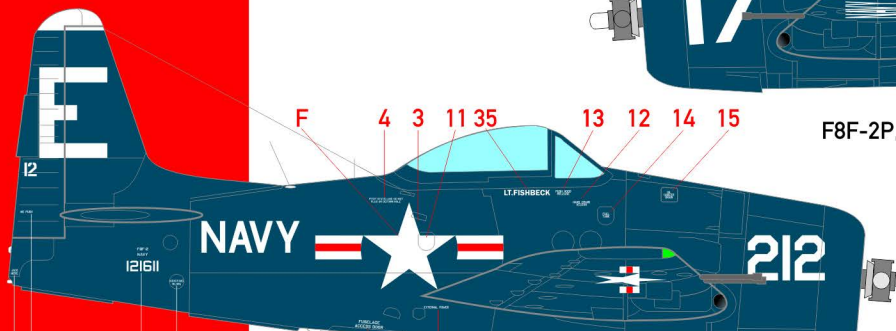

CTAMODELS.COM

Grumman F8F Bearcat

F8F-1, 94763/M12, VF-18, USS Ranger, October 1945.

F8F-1, 94787/18, VF-19, USS Corregidor, August 1945.

No.58
SCALE 1:72

Use photos and/or your kit's manual for reference.

F8F-1, 95836/18-BF-6, VBF-18, USS Leyte, October 1946.

F8F-1, 95048/20F18, VF-20, USS Philippine Sea, October 1946.

DARK SEA BLUE

F8F-1B, 95253/T207, VF-12, USS Philippine Sea, October 1949.

"Cut then Add" SP © 2023
All Rights Reserved.

F8F-1B, 122101/L218, VF-72, USS Leyte, April 1950.

Use photos and /or your kit's manual for reference.

SCALE 1:72

F8F-2P, 121608/PL17, VC-62 Det.6, USS Coral Sea, September 1951.

F8F-2, 121611/E212, VF-742, USS Midway, August 1952.