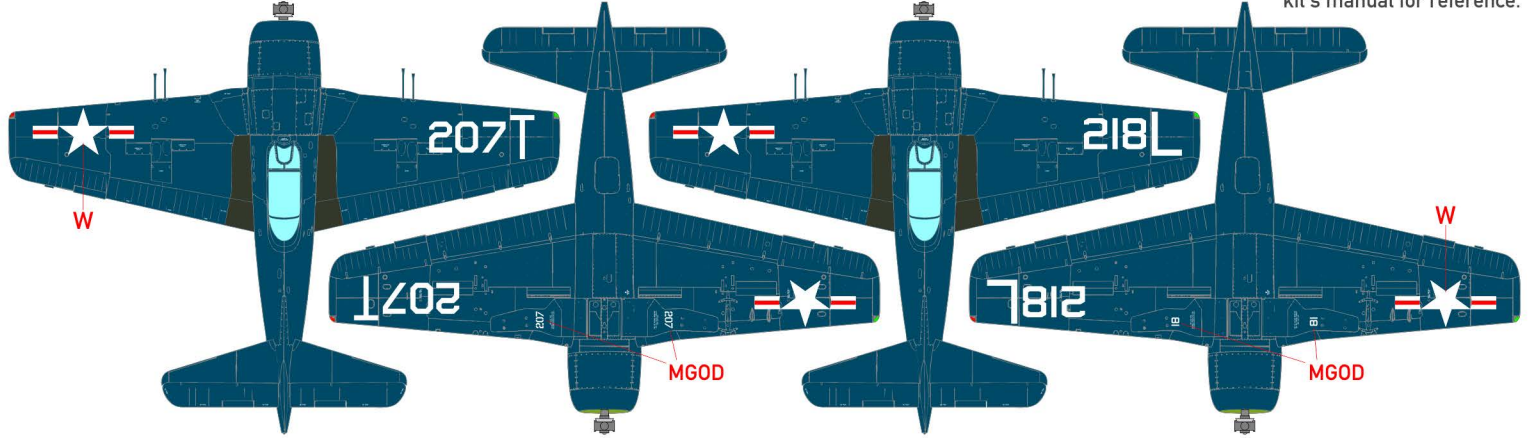

CTAMODELS.COM

Grumman F8F Bearcat

F8F-1, 94763/M12, VF-18, USS Ranger, October 1945.

F8F-1, 94787/18, VF-19, USS Corregidor, August 1945.

No.58
SCALE 1:72

Use photos and/or your kit's manual for reference.

F8F-1, 95836/18-BF-6, VBF-18, USS Leyte, October 1946.

F8F-1, 95048/20F18, VF-20, USS Philippine Sea, October 1946.

DARK SEA BLUE

F8F-1B, 95253/T207, VF-12, USS Philippine Sea, October 1949.

"Cut then Add" SP © 2023
All Rights Reserved.

F8F-1B, 122101/L218, VF-72, USS Leyte, April 1950.

Use photos and /or your kit's manual for reference.

SCALE 1:72

F8F-2P, 121608/PL17, VC-62 Det.6, USS Coral Sea, September 1951.

F8F-2, 121611/E212, VF-742, USS Midway, August 1952.

No.58

CTAMODELS.COM

Use photos and /or your kit's manual for reference.

DARK SEA BLUE

Technical Data Stencils

"Cut then Add" SP © 2023
All Rights Reserved.