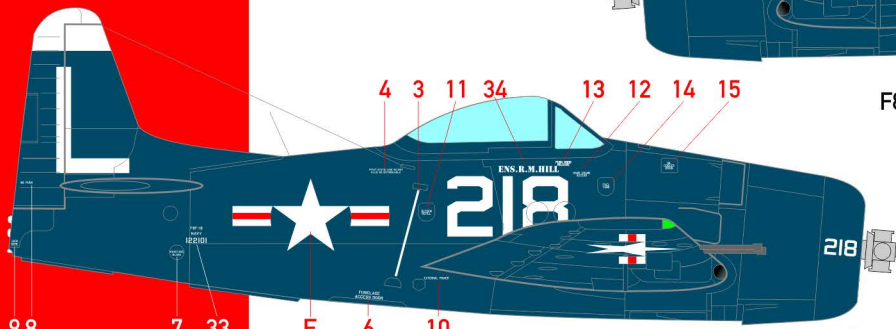

CTAMODELS.COM

Grumman F8F Bearcat

F8F-1, 94763/M12, VF-18, USS Ranger, October 1945.

F8F-1, 94787/18, VF-19, USS Corregidor, August 1945.

No.58
SCALE 1:72

Use photos and/or your kit's manual for reference.

F8F-1, 95836/18-BF-6, VBF-18, USS Leyte, October 1946.

F8F-1, 95048/20F18, VF-20, USS Philippine Sea, October 1946.

DARK SEA BLUE

F8F-1B, 95253/T207, VF-12, USS Philippine Sea, October 1949.

"Cut then Add" SP © 2023
All Rights Reserved.

F8F-1B, 122101/L218, VF-72, USS Leyte, April 1950.

Use photos and /or your kit's manual for reference.

SCALE 1:72

F8F-2P, 121608/PL17, VC-62 Det.6, USS Coral Sea, September 1951.

F8F-2, 121611/E212, VF-742, USS Midway, August 1952.