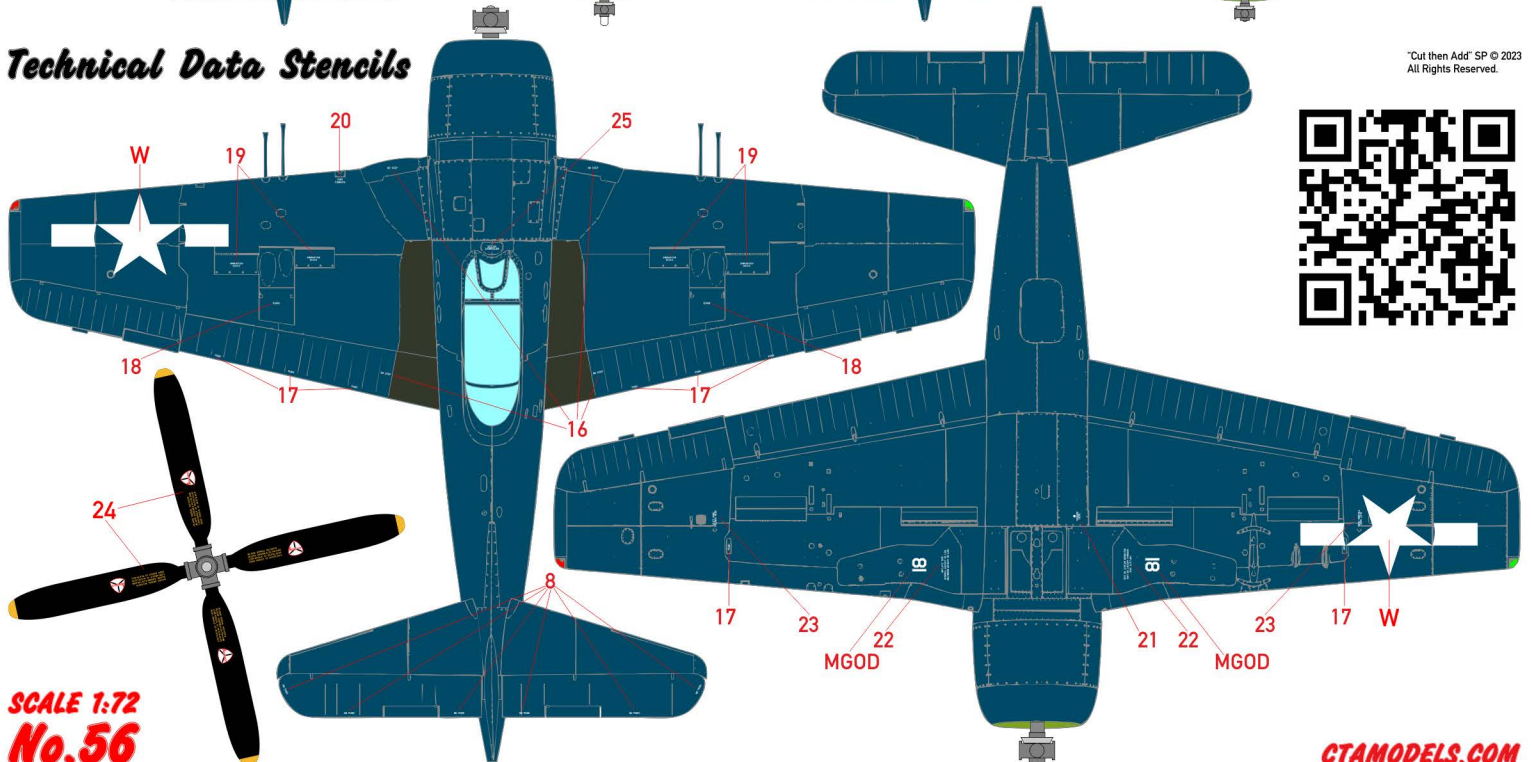

CTAMODELS.COM

Grumman F8F Bearcat

F8F-1, 94763/M12, VF-18, USS Ranger, October 1945.

F8F-1, 94787/18, VF-19, USS Corregidor, August 1945.

No.58
SCALE 1:72

Use photos and/or your kit's manual for reference.

F8F-1, 95836/18-BF-6, VBF-18, USS Leyte, October 1946.

F8F-1, 95048/20F18, VF-20, USS Philippine Sea, October 1946.

DARK SEA BLUE

F8F-1B, 95253/T207, VF-12, USS Philippine Sea, October 1949.

"Cut then Add" SP © 2023
All Rights Reserved.

F8F-1B, 122101/L218, VF-72, USS Leyte, April 1950.

Use photos and /or your kit's manual for reference.

SCALE 1:72

F8F-2P, 121608/PL17, VC-62 Det.6, USS Coral Sea, September 1951.

F8F-2, 121611/E212, VF-742, USS Midway, August 1952.

No.58

CTAMODELS.COM

Use photos and /or your kit's manual for reference.

DARK SEA BLUE

Technical Data Stencils

"Cut then Add" SP © 2023
All Rights Reserved.