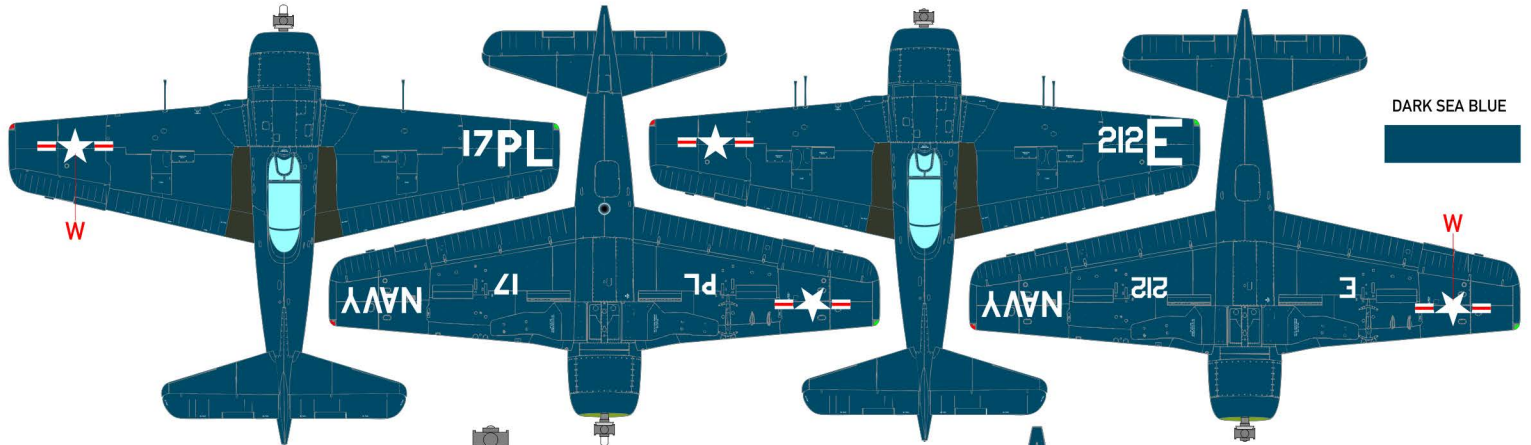

CTAMODELS.COM

Grumman F8F Bearcat

F8F-1, 94763/M12, VF-18, USS Ranger, October 1945.

F8F-1, 94787/18, VF-19, USS Corregidor, August 1945.

No.58
SCALE 1:72

Use photos and/or your kit's manual for reference.

F8F-1, 95836/18-BF-6, VBF-18, USS Leyte, October 1946.

F8F-1, 95048/20F18, VF-20, USS Philippine Sea, October 1946.

DARK SEA BLUE

F8F-1B, 95253/T207, VF-12, USS Philippine Sea, October 1949.

"Cut then Add" SP © 2023
All Rights Reserved.

F8F-1B, 122101/L218, VF-72, USS Leyte, April 1950.

Use photos and /or your kit's manual for reference.

SCALE 1:72

F8F-2P, 121608/PL17, VC-62 Det.6, USS Coral Sea, September 1951.

F8F-2, 121611/E212, VF-742, USS Midway, August 1952.

No.58

CTAMODELS.COM

Use photos and /or your kit's manual for reference.

DARK SEA BLUE

Technical Data Stencils

"Cut then Add" SP © 2023
All Rights Reserved.