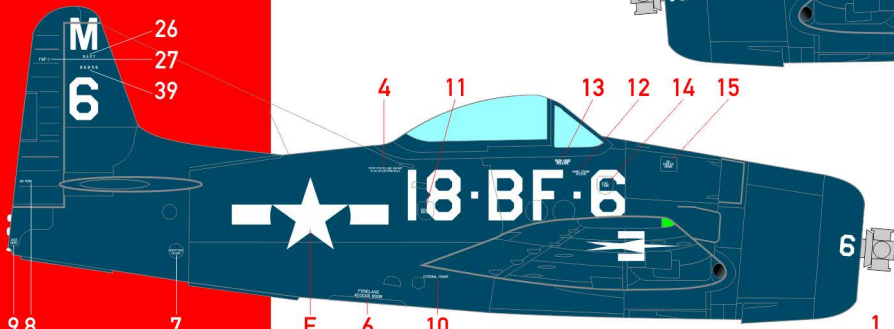

CTAMODELS.COM

Grumman F8F Bearcat

F8F-1, 94763/M12, VF-18, USS Ranger, October 1945.

F8F-1, 94787/18, VF-19, USS Corregidor, August 1945.

No.58
SCALE 1:72

Use photos and/or your kit's manual for reference.

F8F-1, 95836/18-BF-6, VBF-18, USS Leyte, October 1946.

F8F-1, 95048/20F18, VF-20, USS Philippine Sea, October 1946.

DARK SEA BLUE

F8F-1B, 95253/T207, VF-12, USS Philippine Sea, October 1949.

"Cut then Add" SP © 2023
All Rights Reserved.

F8F-1B, 122101/L218, VF-72, USS Leyte, April 1950.

Use photos and /or your kit's manual for reference.

SCALE 1:72

F8F-2P, 121608/PL17, VC-62 Det.6, USS Coral Sea, September 1951.

F8F-2, 121611/E212, VF-742, USS Midway, August 1952.