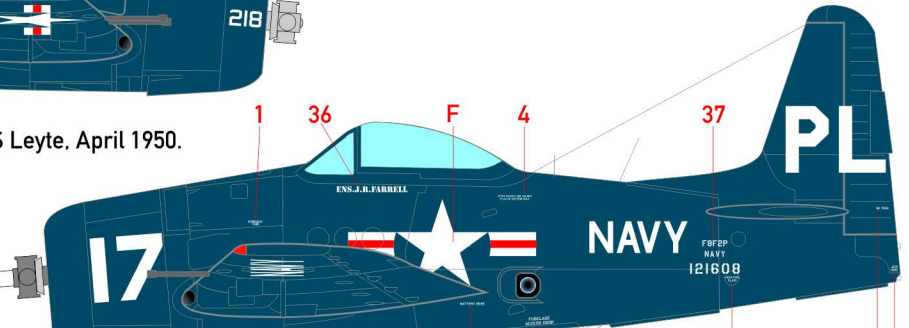

CTAMODELS.COM

Grumman F8F Bearcat

F8F-1, 94763/M12, VF-18, USS Ranger, October 1945.

F8F-1, 94787/18, VF-19, USS Corregidor, August 1945.

No.58
SCALE 1:72

Use photos and/or your kit's manual for reference.

F8F-1, 95836/18-BF-6, VBF-18, USS Leyte, October 1946.

F8F-1, 95048/20F18, VF-20, USS Philippine Sea, October 1946.

DARK SEA BLUE

F8F-1B, 95253/T207, VF-12, USS Philippine Sea, October 1949.

"Cut then Add" SP © 2023
All Rights Reserved.

F8F-1B, 122101/L218, VF-72, USS Leyte, April 1950.

Use photos and /or your kit's manual for reference.

SCALE 1:72

F8F-2P, 121608/PL17, VC-62 Det.6, USS Coral Sea, September 1951.

F8F-2, 121611/E212, VF-742, USS Midway, August 1952.