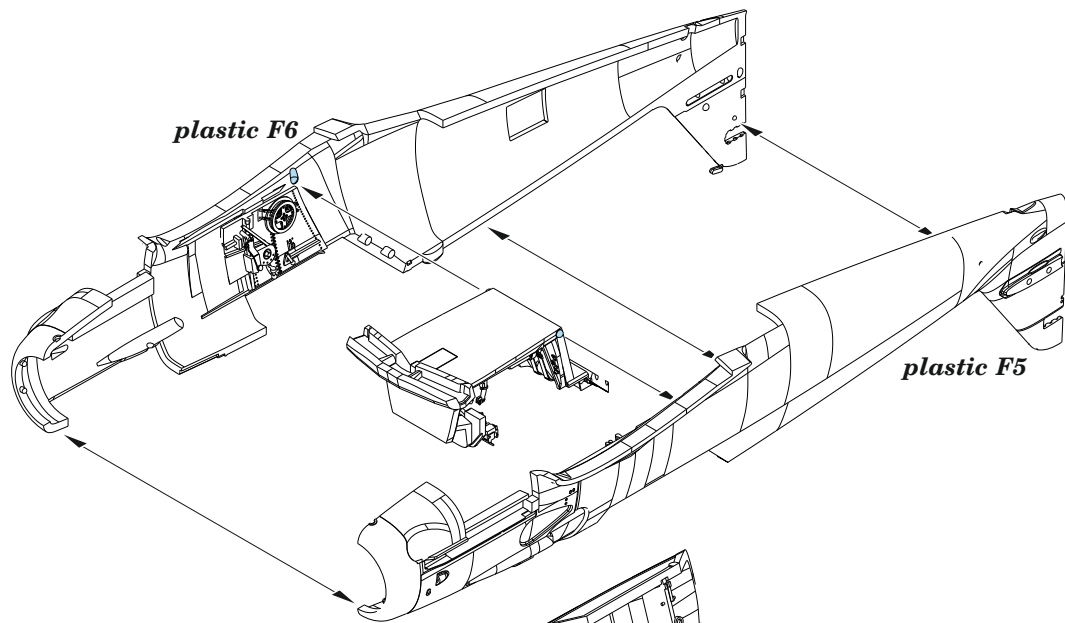

D

PE7

H416
C116
RLM66 BLACK
GRAY

plastic part