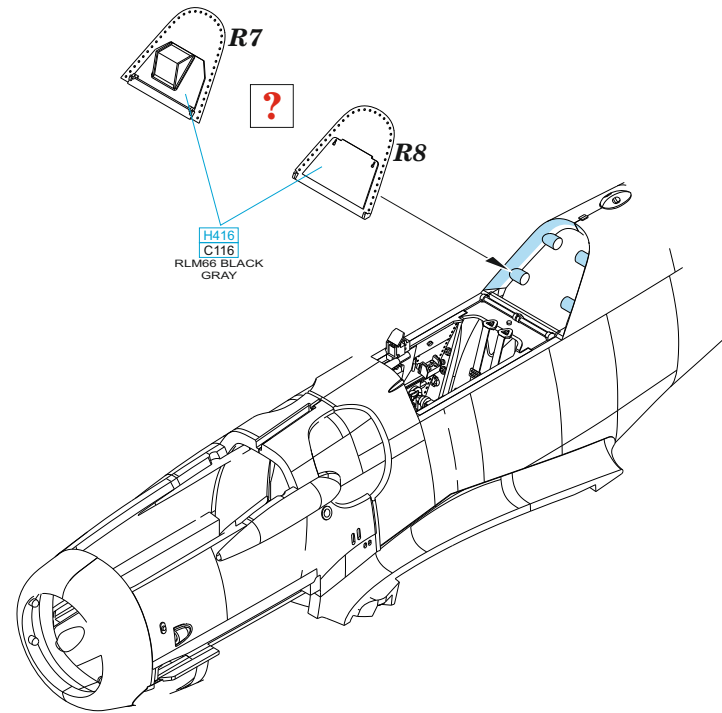

D

PE7

H416
C116
RLM66 BLACK
GRAY

plastic part