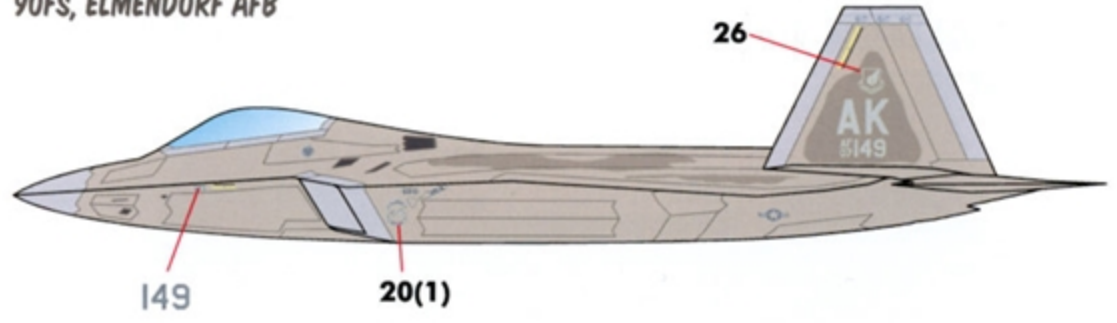

OPTION 3: F-22A RAPTOR 07-4149
90FS, ELMENDORF AFB