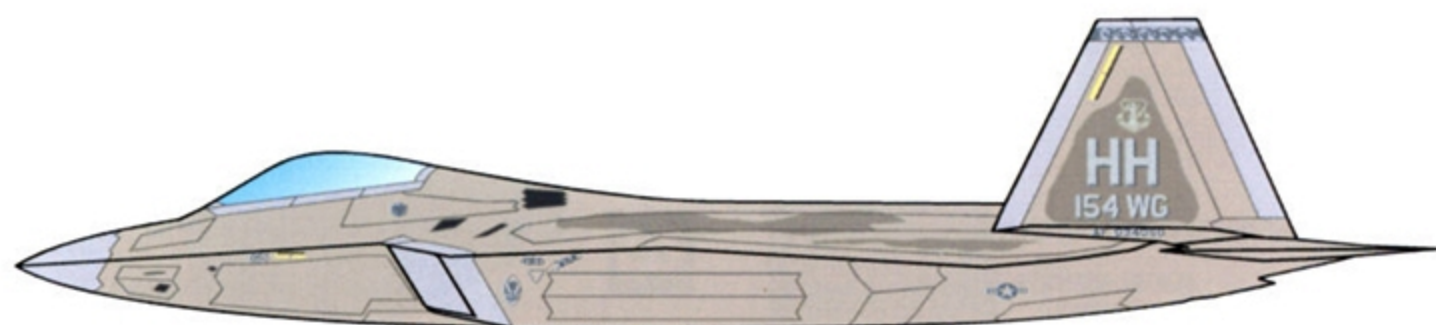

F-22A

PART 2

**15 MARKING OPTIONS
DESIGNED FOR THE HASEGAWA KIT**

1/48 SCALE

DECALS PRINTED BY

COMMON MARKINGS & STENCILLING

SOME MARKINGS SHOWN IN BLACK FOR CLARITY

OPTION 1: F-22A RAPTOR 07-4147
477FG, ELMENDORF AFB