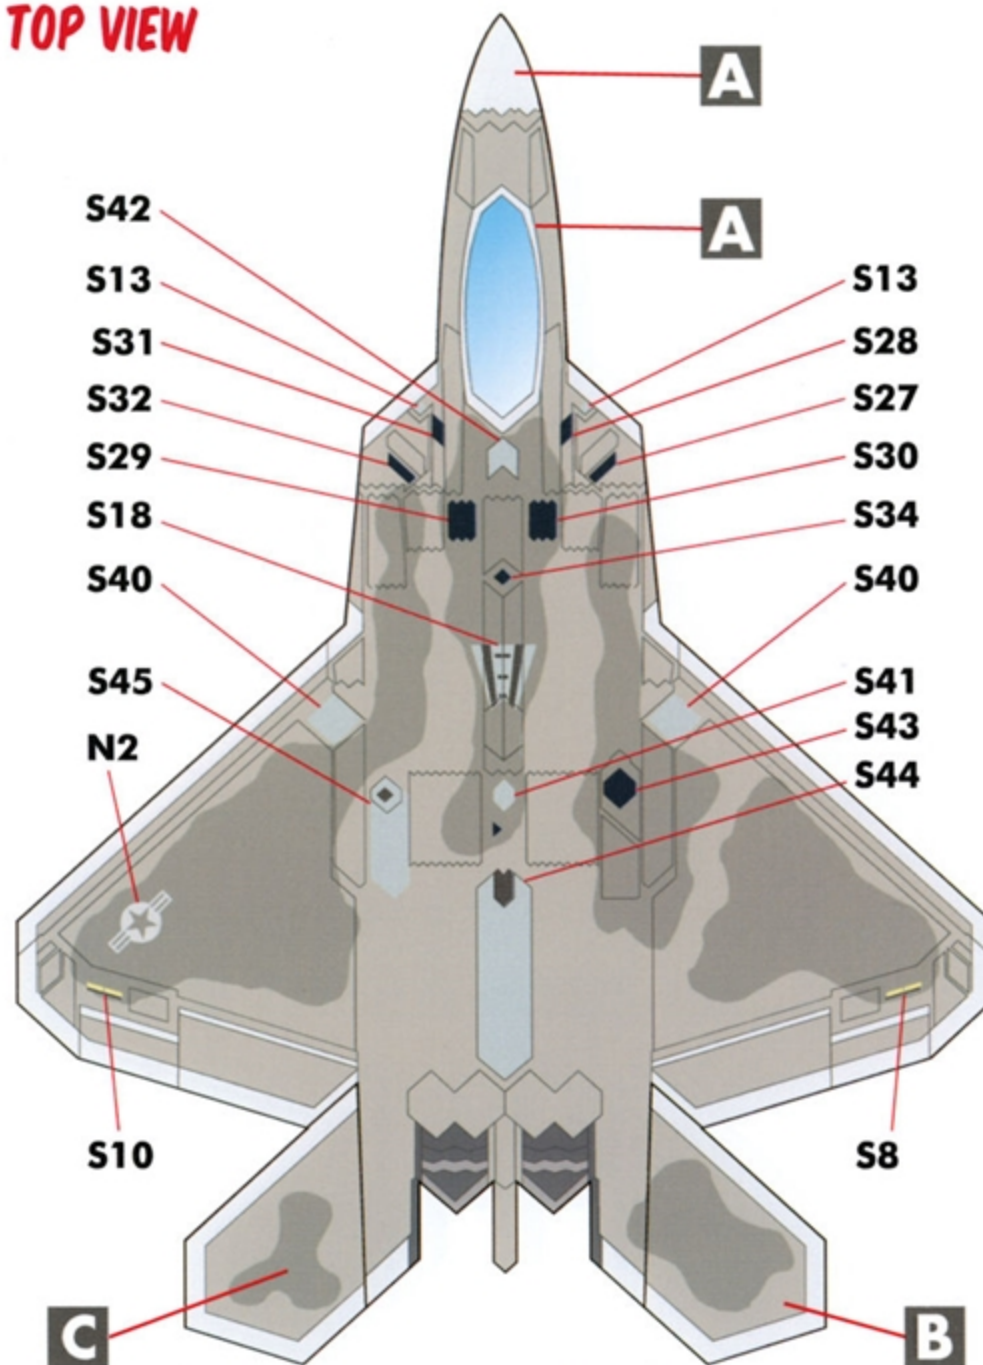

OPTION 10: F-22A RAPTOR 03-4050
154WG, HICKAM AFB

OPTION 7: F-22A RAPTOR 09-4172
27FS, LANGLEY AFB

OPTION 11: F-22A RAPTOR 03-4062
199FS, HICKAM AFB

OPTION 12: F-22A RAPTOR 05-4093
7FS, HOLLoman AFB

OPTION 13: F-22A RAPTOR 05-4101
95FS, TYNDALL AFB

OPTION 14: F-22A RAPTOR 99-4010
422 TES, NELLIS AFB

OPTION 15: F-22A RAPTOR 04-4068
422 TES, NELLIS AFB

TOP VIEW

CANOPY DETAILS

APPLY THIS PROMINENT MARKING ON THE CANOPY INNER FRAME ON THE PORT SIDE. SEE THE REFERENCE PAGE FOR PHOTOS THAT SHOW THE AREA.