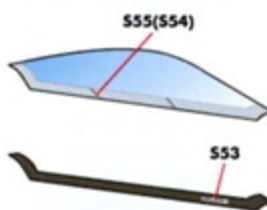

OPTION 14: F-22A RAPTOR 99-4010
422 TES, NELLIS AFB

OPTION 15: F-22A RAPTOR 04-4068
422 TES, NELLIS AFB

TOP VIEW

CANOPY DETAILS

APPLY THIS PROMINENT MARKING ON THE CANOPY INNER FRAME ON THE PORT SIDE. SEE THE REFERENCE PAGE FOR PHOTOS THAT SHOW THE AREA.