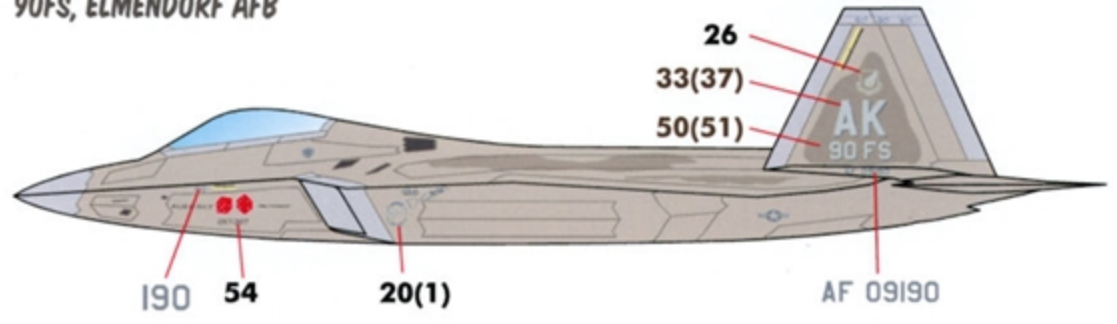

OPTION 2: F-22A RAPTOR 09-4190
90FS, ELMENDORF AFB