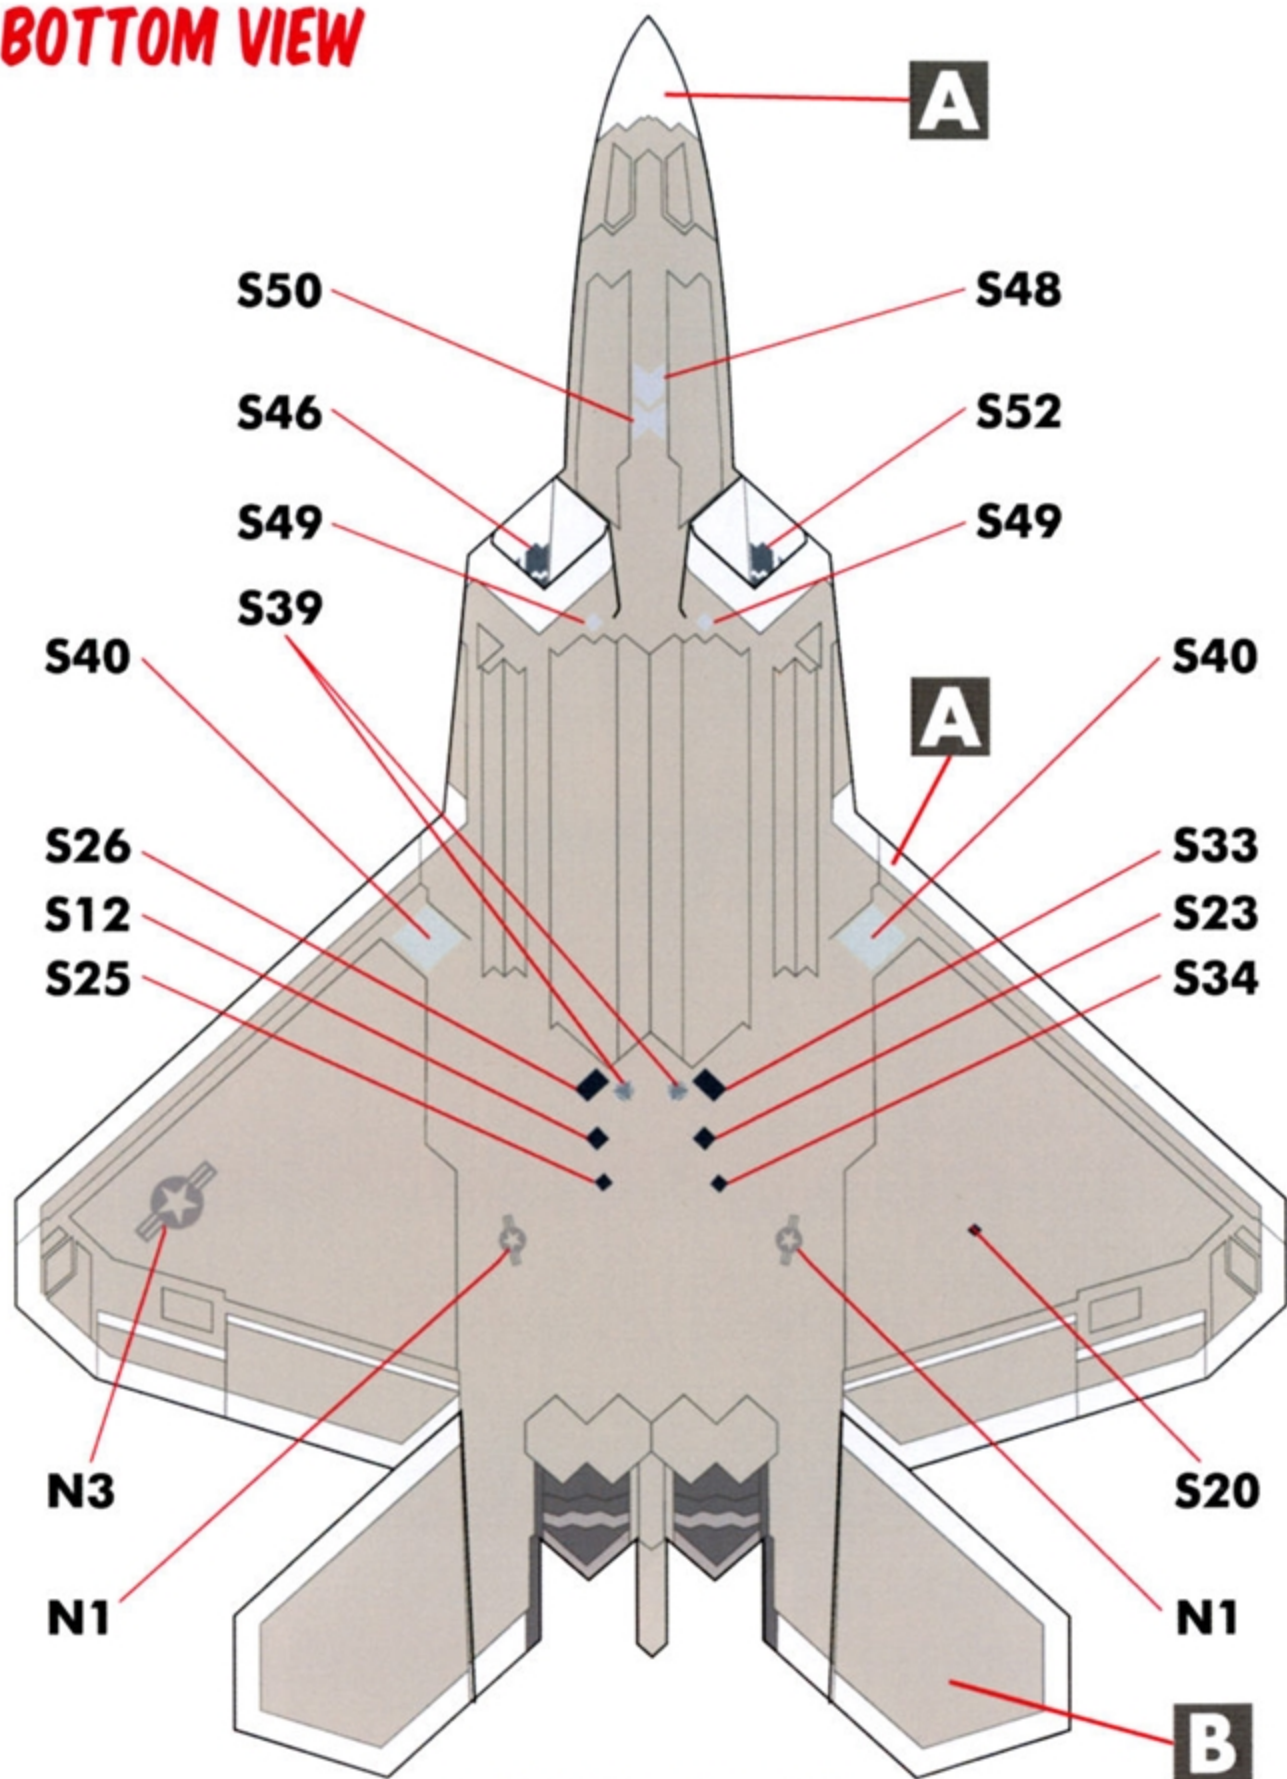

BOTTOM VIEW

VISIT THE REFERENCE PAGE AT:

[HTTP://WWW.CARACALMODELS.COM/REFERENCES/F22](http://www.caracalmodels.com/references/f22)

- **A** LIGHT GHOST GRAY (FS36375)
- **B** MOD EAGLE LIGHT GRAY (FS36251)(*)
- **C** MOD EAGLE DARK GRAY (FS36176)(*)
- **D** FRENCH BLUE (FS15180)

(*) WHILE THESE ARE THE OFFICIAL COLORS, THE F-22 PAINT HAS A METALLIC SHEEN DUE TO ITS RADAR ABSORBENT PROPERTIES.

Caracal Models
PO Box 92141
Austin, TX 78709
info@caracalmodels.com
<http://www.caracalmodels.com>

Decals printed by Cartograf in Italy