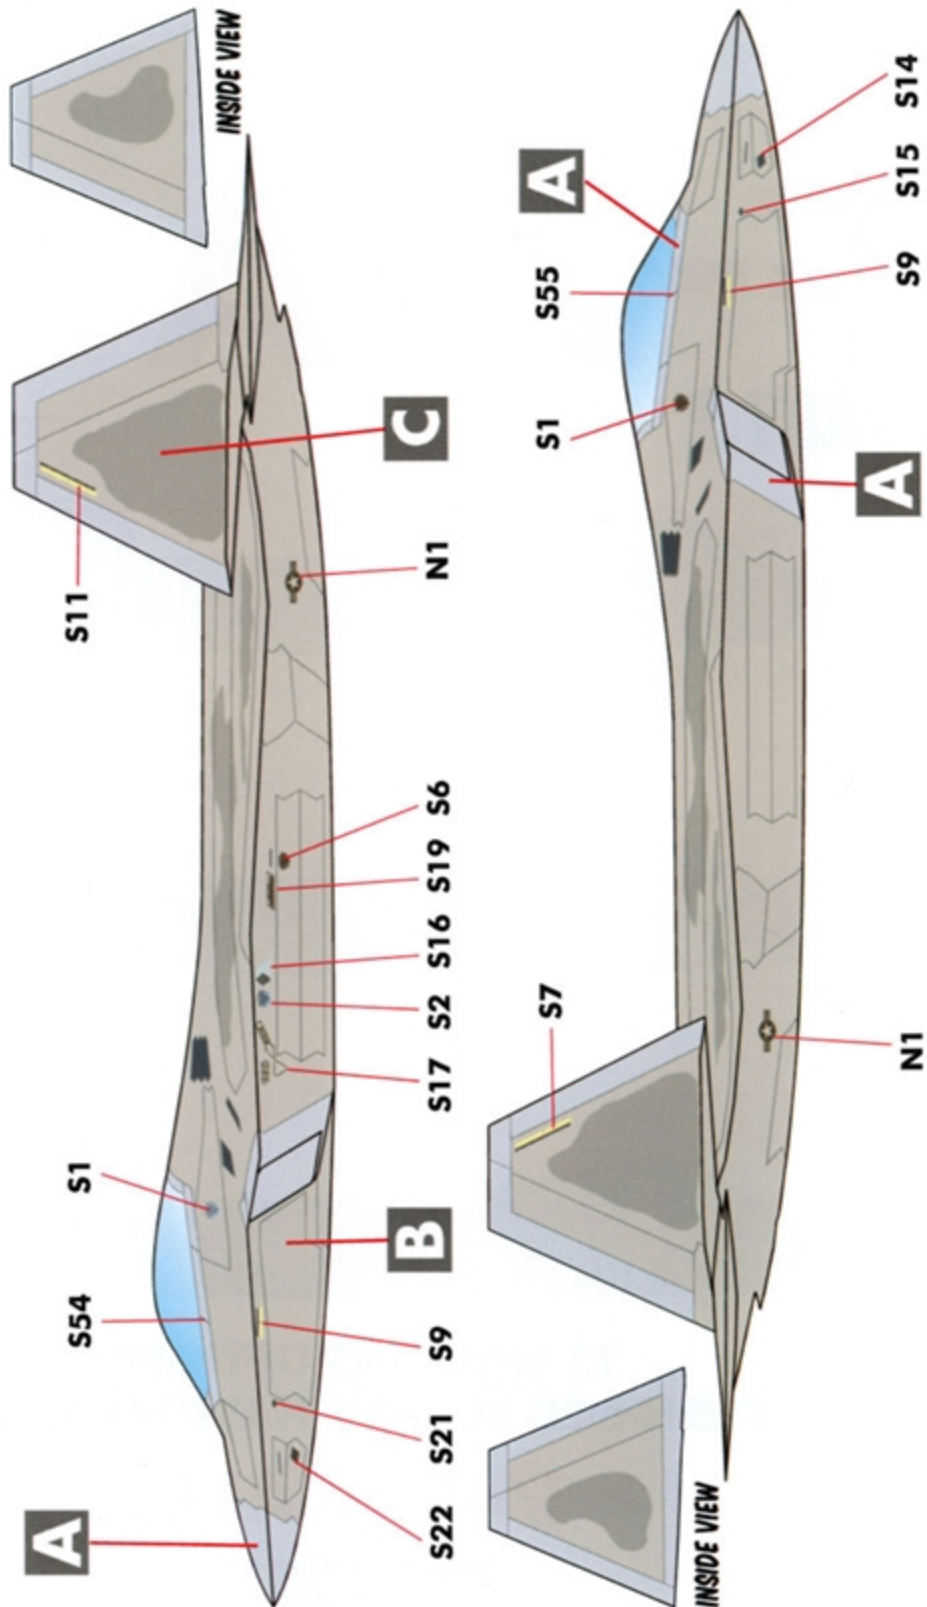

F-22A

PART 2

**15 MARKING OPTIONS
DESIGNED FOR THE HASEGAWA KIT**

1/48 SCALE

DECALS PRINTED BY

COMMON MARKINGS & STENCILLING

SOME MARKINGS SHOWN IN BLACK FOR CLARITY

OPTION 1: F-22A RAPTOR 07-4147
477FG, ELMENDORF AFB