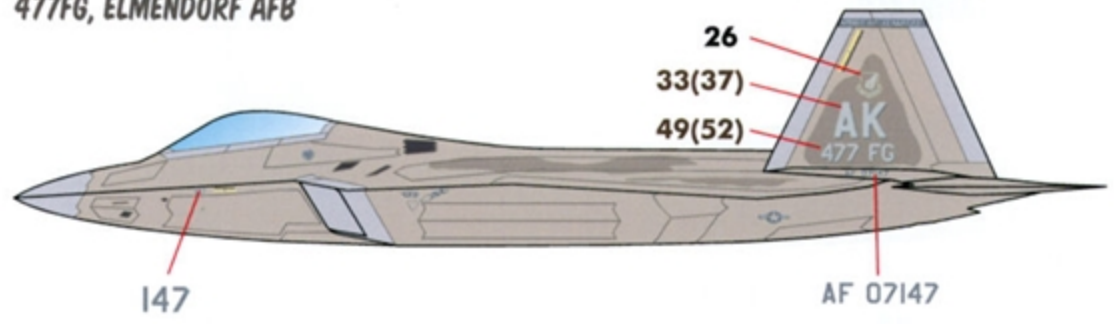

F-22A

PART 2

**15 MARKING OPTIONS
DESIGNED FOR THE HASEGAWA KIT**

1/48 SCALE

DECALS PRINTED BY

COMMON MARKINGS & STENCILLING

SOME MARKINGS SHOWN IN BLACK FOR CLARITY

OPTION 1: F-22A RAPTOR 07-4147
477FG, ELMENDORF AFB