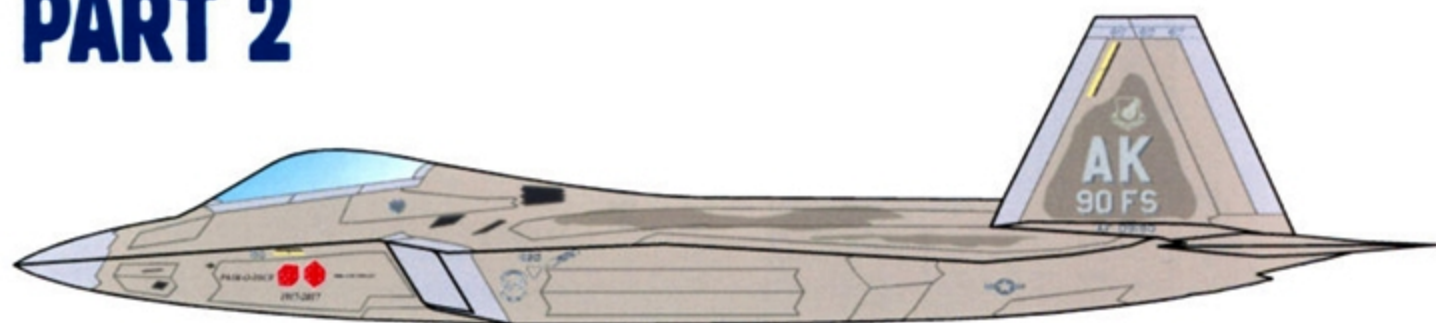

F-22A

PART 2

**15 MARKING OPTIONS
DESIGNED FOR THE HASEGAWA KIT**

1/48 SCALE

DECALS PRINTED BY

COMMON MARKINGS & STENCILLING

SOME MARKINGS SHOWN IN BLACK FOR CLARITY

OPTION 1: F-22A RAPTOR 07-4147
477FG, ELMENDORF AFB