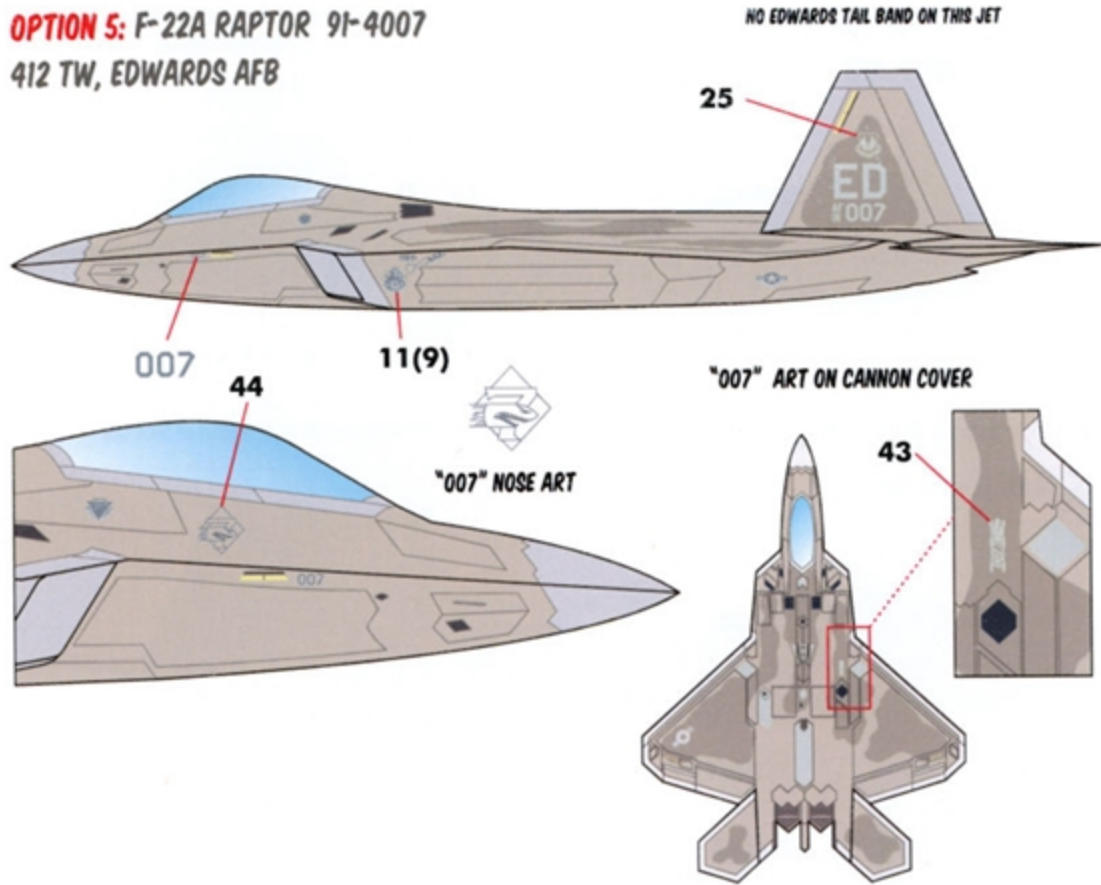

F-22A

PART 2

**15 MARKING OPTIONS
DESIGNED FOR THE HASEGAWA KIT**

1/48 SCALE

DECALS PRINTED BY

COMMON MARKINGS & STENCILLING

SOME MARKINGS SHOWN IN BLACK FOR CLARITY

OPTION 1: F-22A RAPTOR 07-4147
477FG, ELMENDORF AFB

OPTION 2: F-22A RAPTOR 09-4190
90FS, ELMENDORF AFB

OPTION 3: F-22A RAPTOR 07-4149
90FS, ELMENDORF AFB

OPTION 4: F-22A RAPTOR 91-4006
412 TW, EDWARDS AFB

ONE OF THE OLDEST F-22A RAPTORS STILL FLYING, THIS EDWARDS JET DOES NOT SEEM TO HAVE THE METALLIC RADAR-ABSORBENT PAINT / SURFACE COVERING THAT IS APPLIED TO THE RAPTOR FLEET. WE BELIEVE THE BASE COLOR IS A LIGHTER GRAY SIMILAR TO FS36375.

OPTION 5: F-22A RAPTOR 91-4007
412 TW, EDWARDS AFB

OPTION 8: F-22A RAPTOR 09-4174 "MALONEY'S PONY"
27FS, LANGLEY AFB

OPTION 9: F-22A RAPTOR 09-4189
27FS, LANGLEY AFB

OPTION 6: F-22A RAPTOR 08-4162
1FW, LANGLEY AFB