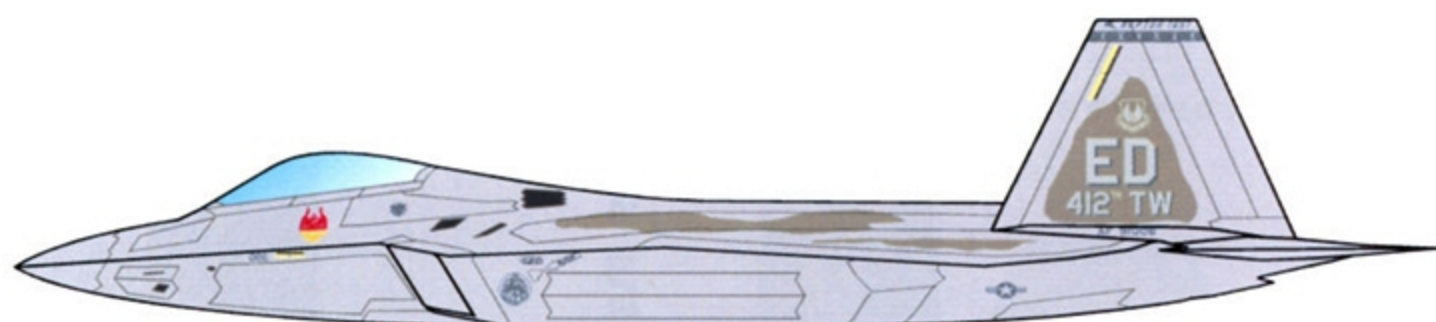

F-22A

PART 2

**15 MARKING OPTIONS
DESIGNED FOR THE HASEGAWA KIT**

1/48 SCALE

DECALS PRINTED BY

COMMON MARKINGS & STENCILLING

SOME MARKINGS SHOWN IN BLACK FOR CLARITY

OPTION 1: F-22A RAPTOR 07-4147
477FG, ELMENDORF AFB