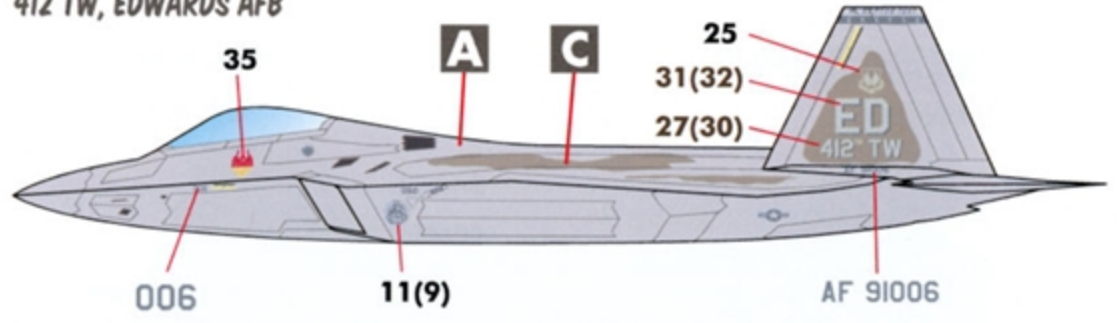

OPTION 4: F-22A RAPTOR 91-4006
412 TW, EDWARDS AFB

ONE OF THE OLDEST F-22A RAPTORS STILL FLYING, THIS EDWARDS JET DOES NOT SEEM TO HAVE THE METALLIC RADAR-ABSORBENT PAINT / SURFACE COVERING THAT IS APPLIED TO THE RAPTOR FLEET. WE BELIEVE THE BASE COLOR IS A LIGHTER GRAY SIMILAR TO FS36375.