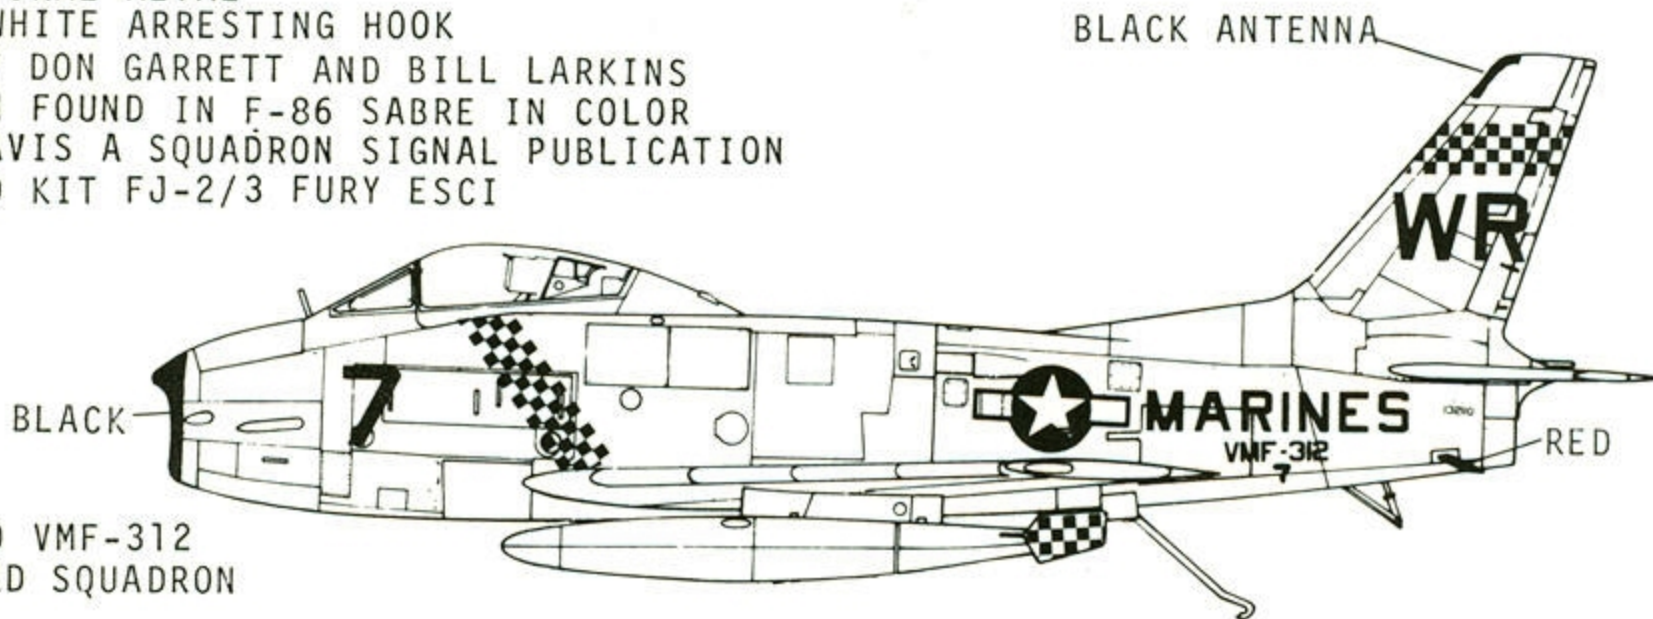

GENERALL PAINT SCHEME
 OVERALL NATURAL METAL
 BLACK AND WHITE ARRESTING HOOK
 RESEARCH BY DON GARRETT AND BILL LARKINS
 INFORMATION FOUND IN F-86 SABRE IN COLOR
 BY LARRY DAVIS A SQUADRON SIGNAL PUBLICATION
 RECOMMENDED KIT FJ-2/3 FURY ESCI

FJ-2 132110 VMF-312
 CHECKERBOARD SQUADRON

DECAL COMES TO POINT ON FUSELAGE TOP DIRECTLY BEHIND
 CANOPY FRAME, AND PASSES JUST TO REAR OF WING MEETING
 IN A STRAIGHT LINE ACROSS THE BOTTOM.

FJ-2 131992 VMF-235
 RED DEVILS