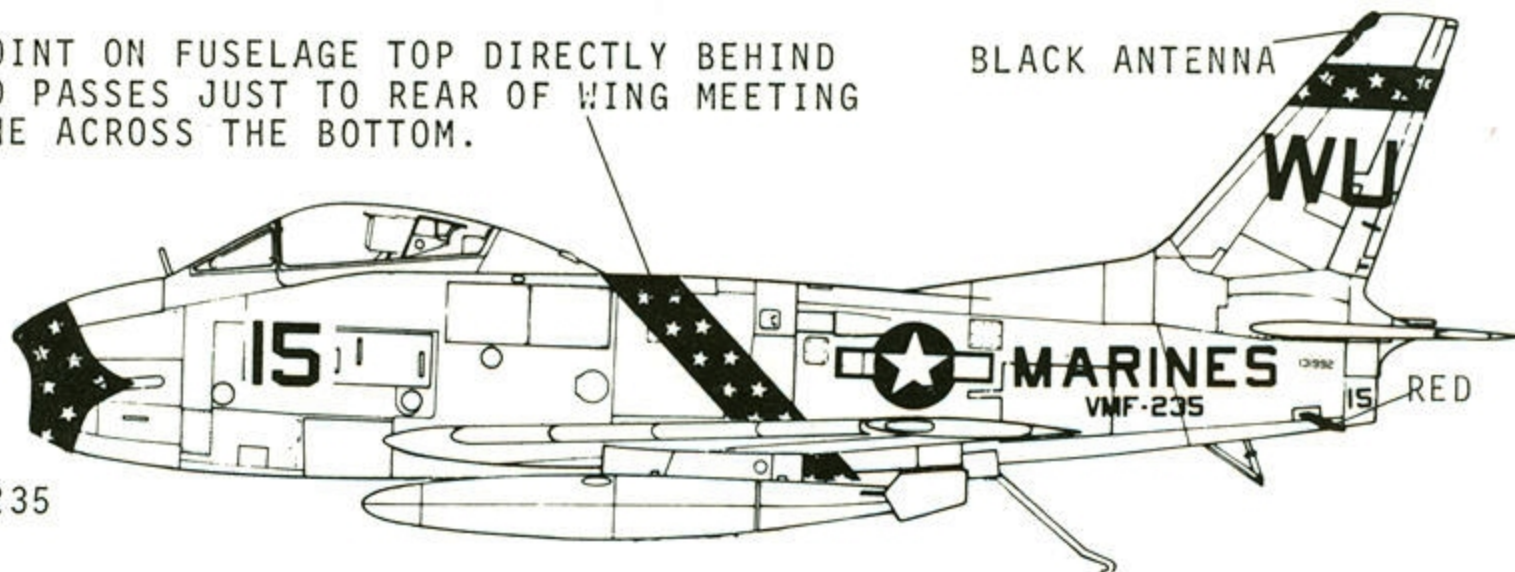

GENERALL PAINT SCHEME
 OVERALL NATURAL METAL
 BLACK AND WHITE ARRESTING HOOK
 RESEARCH BY DON GARRETT AND BILL LARKINS
 INFORMATION FOUND IN F-86 SABRE IN COLOR
 BY LARRY DAVIS A SQUADRON SIGNAL PUBLICATION
 RECOMMENDED KIT FJ-2/3 FURY ESCI

FJ-2 132110 VMF-312
 CHECKERBOARD SQUADRON

DECAL COMES TO POINT ON FUSELAGE TOP DIRECTLY BEHIND
 CANOPY FRAME, AND PASSES JUST TO REAR OF WING MEETING
 IN A STRAIGHT LINE ACROSS THE BOTTOM.

FJ-2 131992 VMF-235
 RED DEVILS