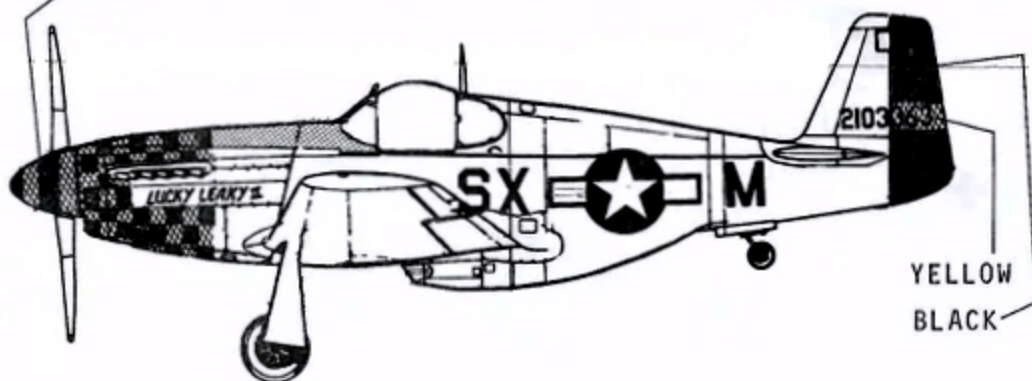

## THE STARS LOOK DOWN

P-51B

355th FS, 354th FG

1944

OVERALL UPPER AIRCRAFT IS OLIVE DRAB

OVERALL LOWER AIRCRAFT IS GRAY

## LUCKY LEAKY II

P-51C 42-103363

352nd FS, 353rd FG

RAYDON RAF BASE 1945

OVERALL AIRCRAFT IS NATURAL METAL

ANTI GLARE PANEL IS OLIVE DRAB

PAINT BLACK, YELLOW, BLACK, YELLOW

## LITTLE DUCKFOOT

P-51B 43-6376

364th FS, 357th FG

1944

OVERALL UPPER AIRCRAFT IS OLIVE DRAB

OVERALL LOWER AIRCRAFT IS GRAY

PAINT RED-YELLOW-RED TO MATCH DECAL

72-extra

WHITE ON LITTLE DUCKFOOT  
AND THE STARS LOOK DOWN

WHITE, BLACK, WHITE, BLACK, WHITE  
WING DESIGN ON THE STARS LOOK  
DOWN AND LITTLE DUCKFOOT

U.S. ARMY P-51D-15-D  
SERIAL NO. AAF 44-14985  
CREW WEIGHT 200 LBS.  
GRADE 100/130 FUEL IF NOT  
AVAILABLE T.O. 08-5-7 WILL BE  
CONSULTED FOR EMERGENCY ACTION  
SUITABLE FOR AROMATIC FUEL.