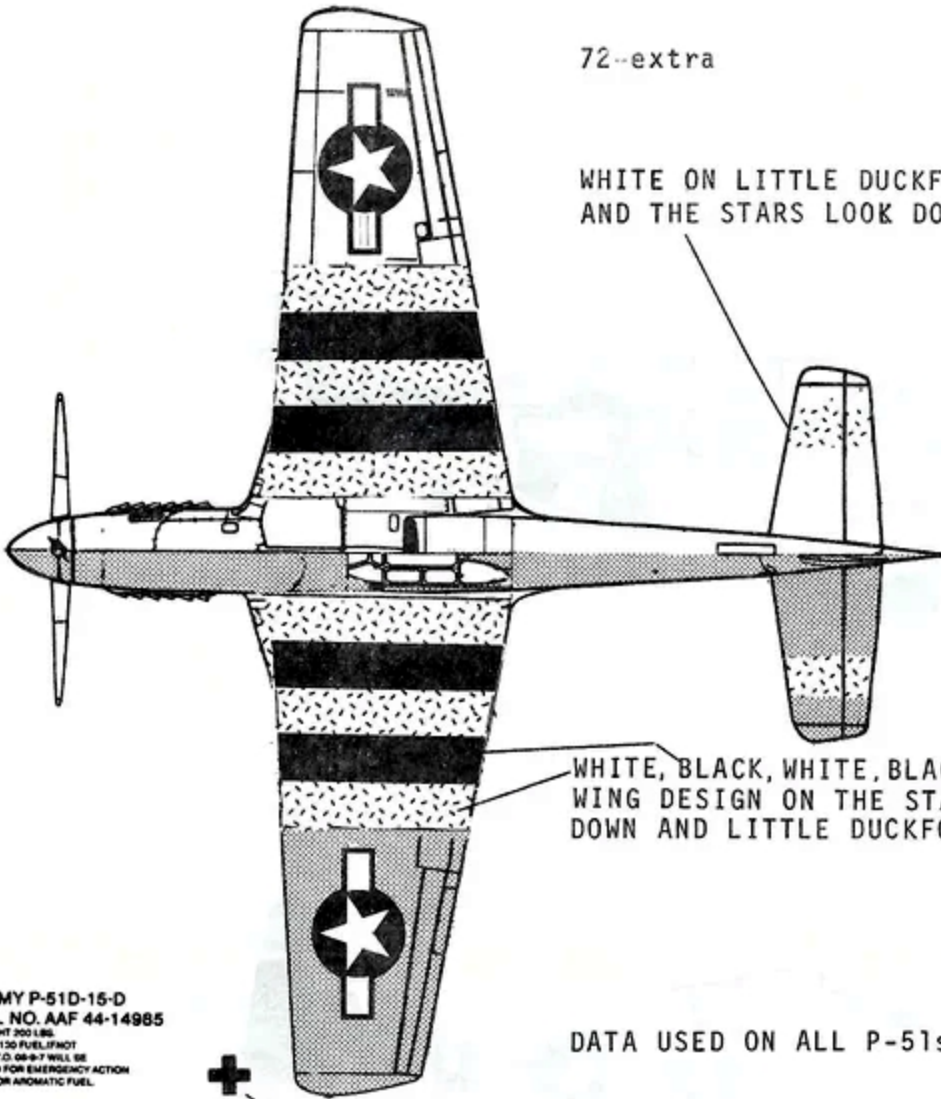

## THE STARS LOOK DOWN

P-51B

355th FS, 354th FG

1944

OVERALL UPPER AIRCRAFT IS OLIVE DRAB

OVERALL LOWER AIRCRAFT IS GRAY

## LITTLE DUCKFOOT

P-51B 43-6376

364th FS, 357th FG

1944

OVERALL UPPER AIRCRAFT IS OLIVE DRAB

OVERALL LOWER AIRCRAFT IS GRAY

PAINT RED-YELLOW-RED TO MATCH DECAL

72-extra

WHITE ON LITTLE DUCKFOOT  
AND THE STARS LOOK DOWN

WHITE, BLACK, WHITE, BLACK, WHITE  
WING DESIGN ON THE STARS LOOK  
DOWN AND LITTLE DUCKFOOT

U.S. ARMY P-51D-15-D  
SERIAL NO. AAF 44-14985  
CREW WEIGHT 200 LBS.  
GRADE 100/130 FUEL IF NOT  
AVAILABLE T.O. 08-5-7 WILL BE  
CONSULTED FOR EMERGENCY ACTION  
SUITABLE FOR AROMATIC FUEL.