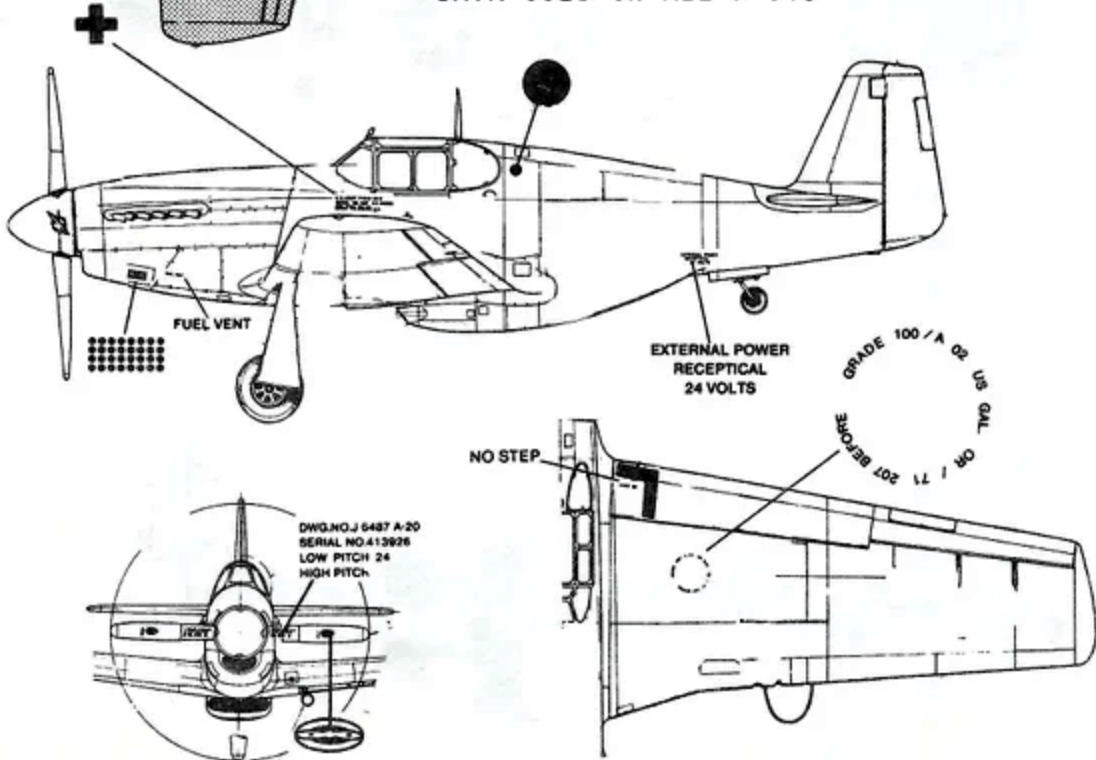

DWG. NO. J 6487 A-20
SERIAL NO. 413926
LOW PITCH 24
HIGH PITCH