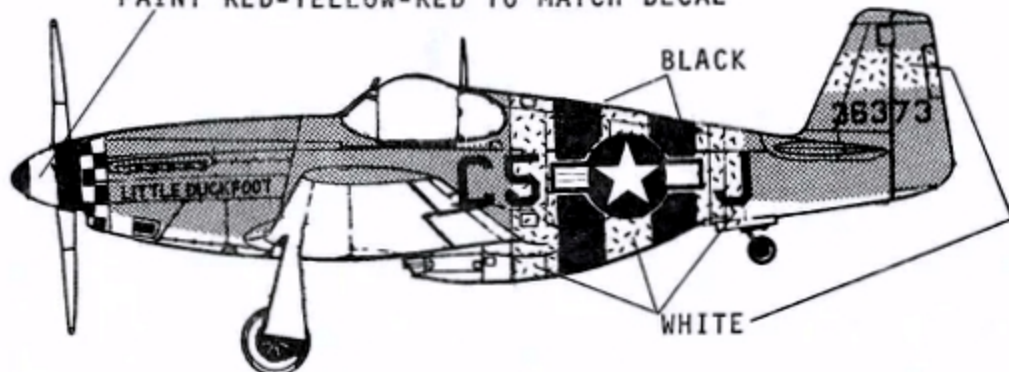

## THE STARS LOOK DOWN

P-51B

355th FS, 354th FG

1944

OVERALL UPPER AIRCRAFT IS OLIVE DRAB

OVERALL LOWER AIRCRAFT IS GRAY

## LITTLE DUCKFOOT

P-51B 43-6376

364th FS, 357th FG

1944

OVERALL UPPER AIRCRAFT IS OLIVE DRAB

OVERALL LOWER AIRCRAFT IS GRAY

PAINT RED-YELLOW-RED TO MATCH DECAL

72-extra

WHITE ON LITTLE DUCKFOOT  
AND THE STARS LOOK DOWN

WHITE, BLACK, WHITE, BLACK, WHITE  
WING DESIGN ON THE STARS LOOK  
DOWN AND LITTLE DUCKFOOT

U.S. ARMY P-51D-15-D  
SERIAL NO. AAF 44-14985  
CREW WEIGHT 200 LBS.  
GRADE 100/130 FUEL IF NOT  
AVAILABLE T.O. 08-5-7 WILL BE  
CONSULTED FOR EMERGENCY ACTION  
SUITABLE FOR AROMATIC FUEL.