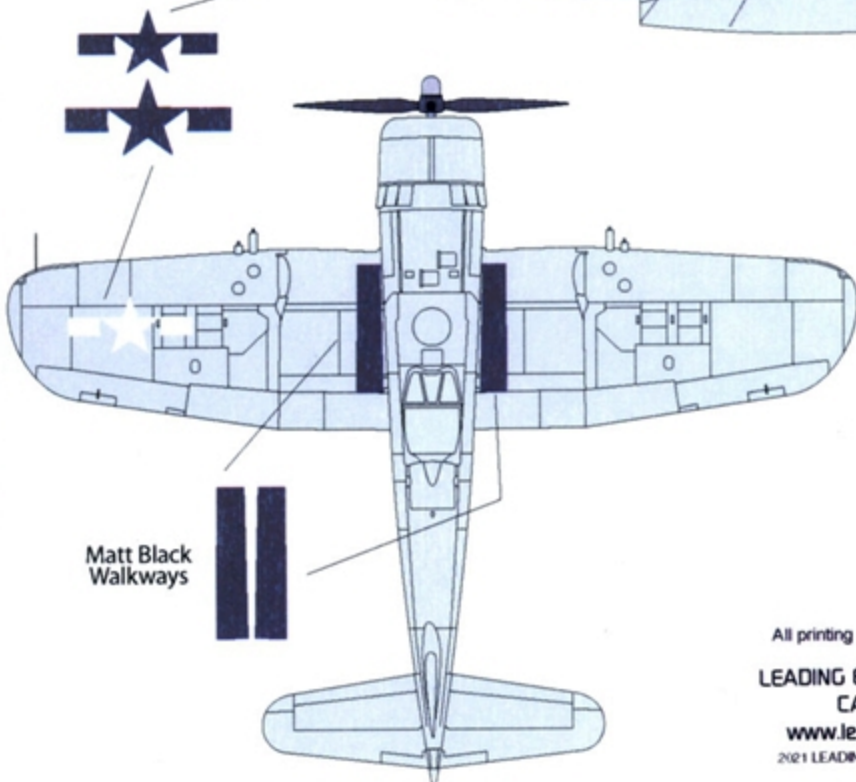

Exact non military color unknown.
Reccommend:
Gloss Sea Blue FS 5042 / Dark Blue mix.
Use photo page provided.

Gloss White:
Inner facing sides of landing gear doors.
Actual wheel well color unknown but most likely
also white.

F4U-7 Corsair "Alberta Blue"
Ex French Navy #714
Used in TV series Baa Baa Black Sheep
Registered CGWFU 1983 -2002
Last known painted in USMC F4U5
paint scheme registered as N965CV.

F4U-7 CORSAIR "ALBERTA BLUE"
1/72 & 1/48 SCALES
MODEL DECAL SET