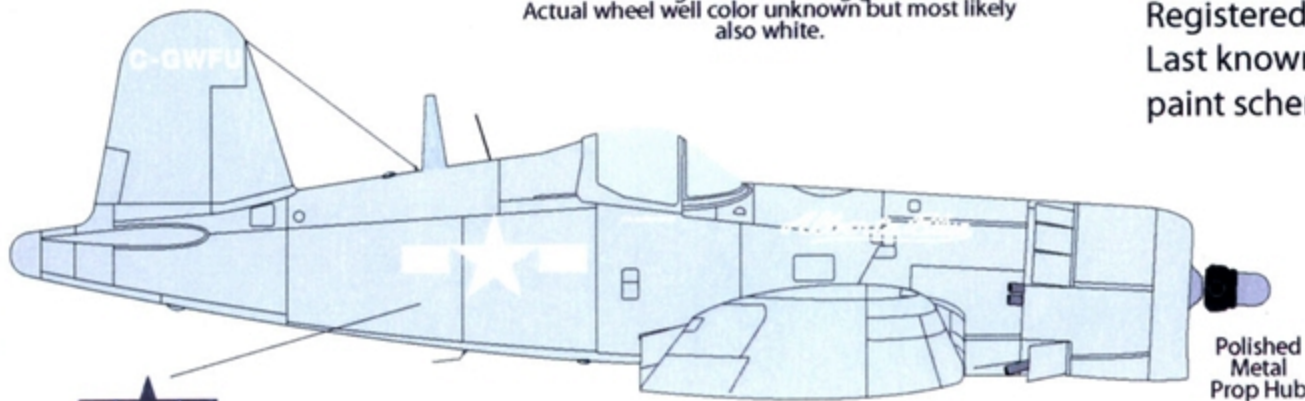

Exact non military color unknown.
Reccommend:
Gloss Sea Blue FS 5042 / Dark Blue mix.
Use photo page provided.

Gloss White:
Inner facing sides of landing gear doors.
Actual wheel well color unknown but most likely
also white.

F4U-7 Corsair "Alberta Blue"
Ex French Navy #714
Used in TV series Baa Baa Black Sheep
Registered CGWFU 1983 -2002
Last known painted in USMC F4U5
paint scheme registered as N965CV.

F4U-7 CORSAIR "ALBERTA BLUE"
1/72 & 1/48 SCALES
MODEL DECAL SET