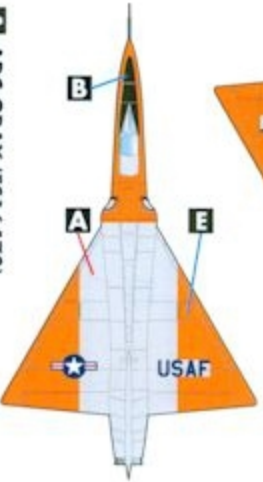

USAF

F-106A

FOUR USAF MARKING OPTIONS
DESIGNED FOR THE TRUMPETER KIT

1/48 SCALE

DECALS PRINTED BY

OPTION 1: F-106A 59-0057
318TH FIS, MC CHORD AFB

THESE DIAGRAMS SHOW THE TYPICAL STENCILLING AS SEEN ON USAF / ANG F-106S DURING THE 1980S.
APPLY THESE MARKINGS FOR ALL OPTIONS EXCEPT OPTION 4 (SEE NOTES)

OPTION 2: F-106A 59-0083
49TH FIS, GRIFFISS AFB

OPTION 3: F-106A 59-0061
B-1B FLIGHT TEST PROGRAM CHASE AIRCRAFT
1987

OPTION 4: F-106A 56-0467
AIR FORCE FLIGHT TEST CENTER, EDWARDS AFB
1959

OPTIONS 1-3

OPTION 4