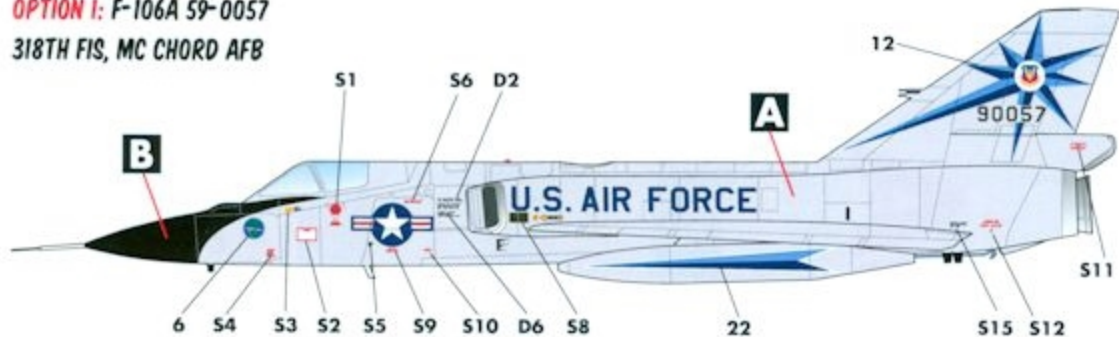

USAF

F-106A

FOUR USAF MARKING OPTIONS
DESIGNED FOR THE TRUMPETER KIT

1/48 SCALE

DECALS PRINTED BY

OPTION 1: F-106A 59-0057
318TH FIS, MC CHORD AFB

THESE DIAGRAMS SHOW THE TYPICAL STENCILLING AS SEEN ON USAF / ANG F-106S DURING THE 1980S.
APPLY THESE MARKINGS FOR ALL OPTIONS EXCEPT OPTION 4 (SEE NOTES)

OPTION 2: F-106A 59-0083
49TH FIS, GRIFFISS AFB

OPTION 3: F-106A 59-0061
B-1B FLIGHT TEST PROGRAM CHASE AIRCRAFT
1987

OPTION 4: F-106A 56-0467
AIR FORCE FLIGHT TEST CENTER, EDWARDS AFB
1959

OPTIONS 1-3

OPTION 4

- A** ADC GRAY (FS16473)
- B** FLAT BLACK (FS37038)
- C** INSIGNIA RED (FS11136)
- D** FLAT WHITE (FS37875)
- E** DAYGLO ORANGE (FS28915)