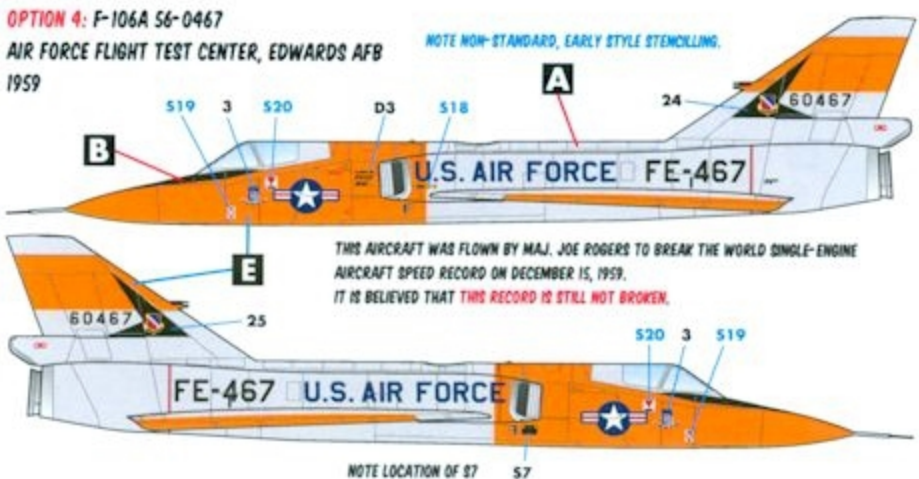

USAF

F-106A

FOUR USAF MARKING OPTIONS
DESIGNED FOR THE TRUMPETER KIT

1/48 SCALE

DECALS PRINTED BY

OPTION 1: F-106A 59-0057
318TH FIS, MC CHORD AFB

THESE DIAGRAMS SHOW THE TYPICAL STENCILLING AS SEEN ON USAF / ANG F-106S DURING THE 1980S.
APPLY THESE MARKINGS FOR ALL OPTIONS EXCEPT OPTION 4 (SEE NOTES)

OPTION 2: F-106A 59-0083
49TH FIS, GRIFFISS AFB

OPTION 3: F-106A 59-0061
B-1B FLIGHT TEST PROGRAM CHASE AIRCRAFT
1987

OPTION 4: F-106A 56-0467
AIR FORCE FLIGHT TEST CENTER, EDWARDS AFB
1959

OPTIONS 1-3

OPTION 4

- A** ADC GRAY (FS16473)
- B** FLAT BLACK (FS37038)
- C** INSIGNIA RED (FS11136)
- D** FLAT WHITE (FS37875)
- E** DAYGLO ORANGE (FS28915)