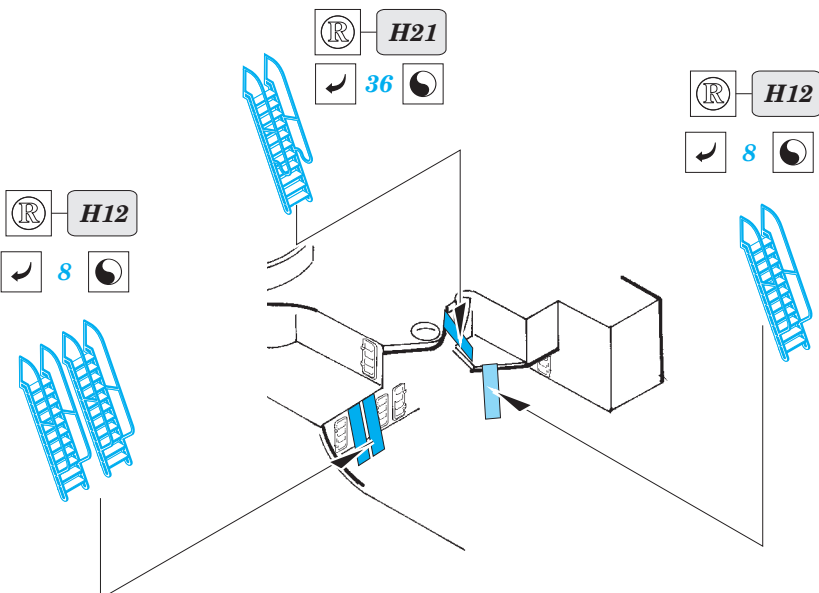

ORIGINAL KIT PARTS  
PŮVODNÍ DÍLY STAVEBNICE

PHOTO-ETCHED PARTS  
LEPTANÉ DÍLY

PARTS TO BE REMOVED  
DÍLY K ODSTRANĚNÍ

FILL  
TMELIT

**2sets**  
G49, G50, G51, G53

**Mk19**  
RangerFinder  
**2sets**

12`  
RangerFinder

searchlight I

5-inch gun  
10sets

For further detail sets look for **eduard** 53 104 USS Arizona life boats part3 1/200  
(not included in this set)

For further detail sets look for **eduard** 53 111 USS Arizona railings part5 1/200  
(not included in this set)