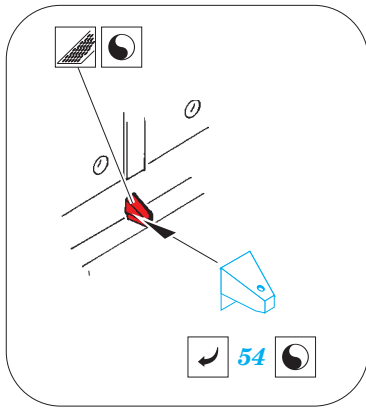

ORIGINAL KIT PARTS  
PŮVODNÍ DÍLY STAVEBNICE

PHOTO-ETCHED PARTS  
LEPTANÉ DÍLY

PARTS TO BE REMOVED  
DÍLY K ODSTRANĚNÍ

FILL  
TMELIT

**2sets**  
G49, G50, G51, G53

**Mk19**  
RangerFinder  
**2sets**

12`  
RangerFinder

searchlight I

5-inch gun  
10sets

For further detail sets look for **eduard** 53 104 USS Arizona life boats part3 1/200  
(not included in this set)

For further detail sets look for **eduard** 53 111 USS Arizona railings part5 1/200  
(not included in this set)