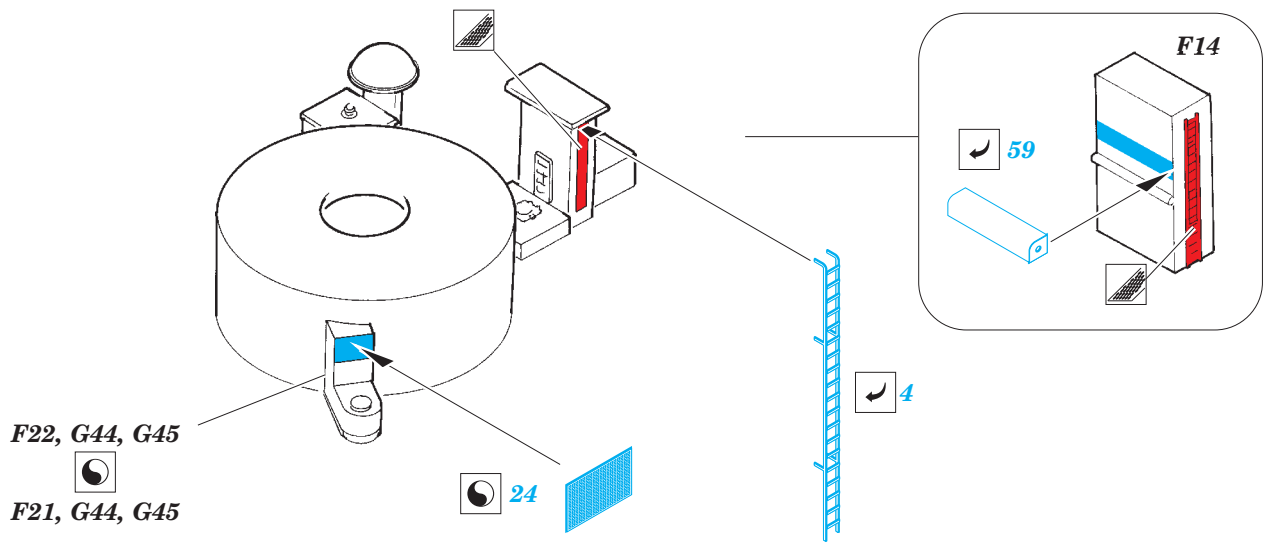

ORIGINAL KIT PARTS  
PŮVODNÍ DÍLY STAVEBNICE

PHOTO-ETCHED PARTS  
LEPTANÉ DÍLY

PARTS TO BE REMOVED  
DÍLY K ODSTRANĚNÍ

FILL  
TMELIT

**2sets**  
G49, G50, G51, G53

**Mk19**  
RangerFinder  
**2sets**

12`  
RangerFinder

searchlight I

5-inch gun  
10sets

For further detail sets look for **eduard** 53 104 USS Arizona life boats part3 1/200  
(not included in this set)

For further detail sets look for **eduard** 53 111 USS Arizona railings part5 1/200  
(not included in this set)