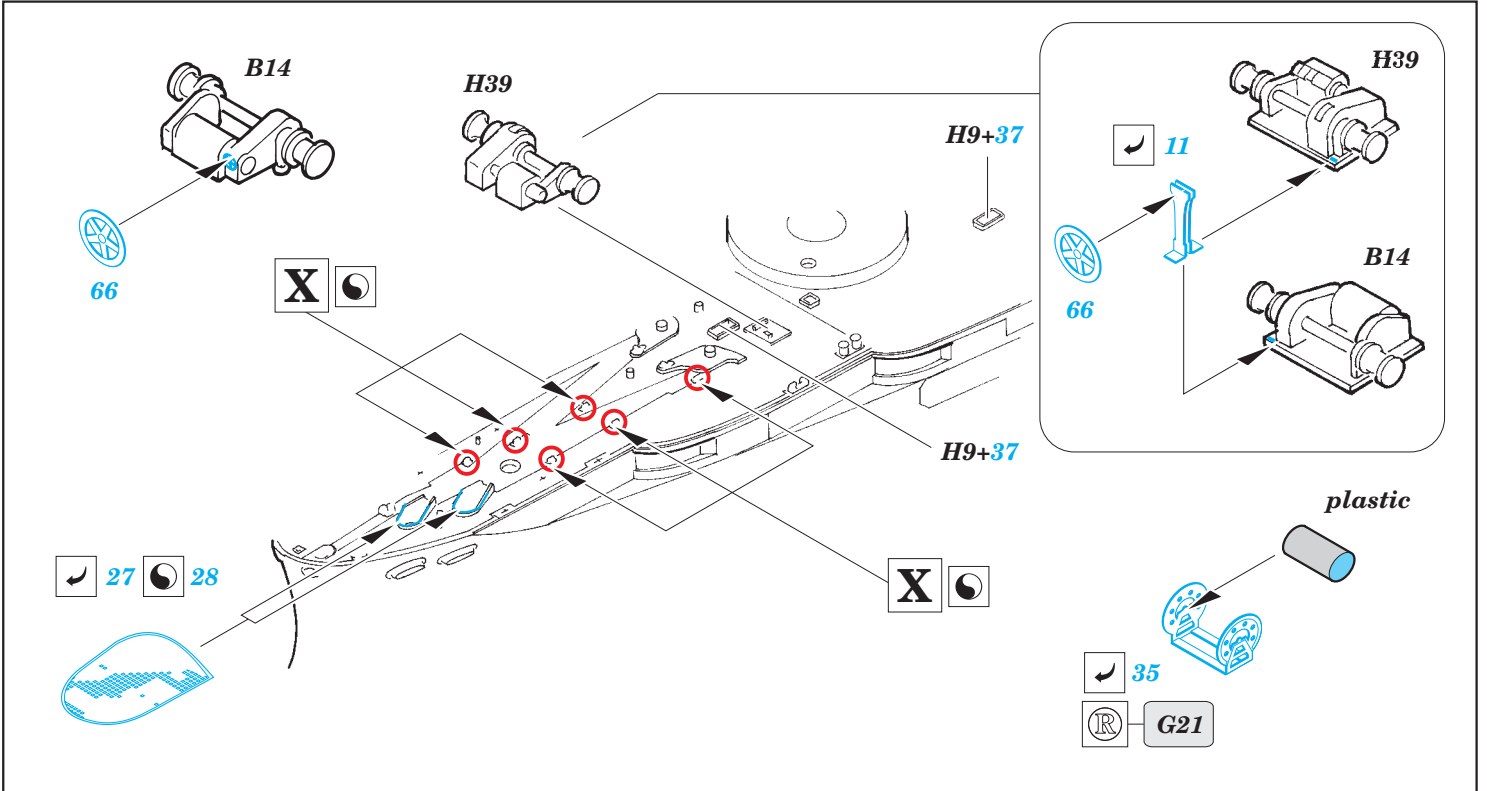

ORIGINAL KIT PARTS  
PŮVODNÍ DÍLY STAVEBNICE

PHOTO-ETCHED PARTS  
LEPTANÉ DÍLY

PARTS TO BE REMOVED  
DÍLY K ODSTRANĚNÍ

FILL  
TMELIT

**2sets**  
G49, G50, G51, G53

**Mk19**  
RangerFinder  
**2sets**

12`  
RangerFinder

searchlight I

5-inch gun  
10sets

For further detail sets look for **eduard** 53 104 USS Arizona life boats part3 1/200  
(not included in this set)

For further detail sets look for **eduard** 53 111 USS Arizona railings part5 1/200  
(not included in this set)