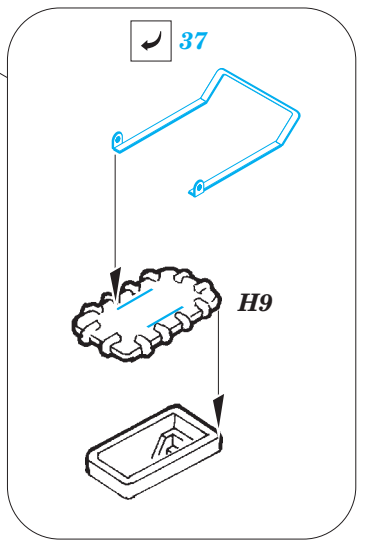

ORIGINAL KIT PARTS  
PŮVODNÍ DÍLY STAVEBNICE

PHOTO-ETCHED PARTS  
LEPTANÉ DÍLY

PARTS TO BE REMOVED  
DÍLY K ODSTRANĚNÍ

FILL  
TMELIT

**2sets**  
G49, G50, G51, G53

**Mk19**  
RangerFinder  
**2sets**

12`  
RangerFinder

searchlight I

5-inch gun  
10sets

For further detail sets look for **eduard** 53 104 USS Arizona life boats part3 1/200  
(not included in this set)

For further detail sets look for **eduard** 53 111 USS Arizona railings part5 1/200  
(not included in this set)