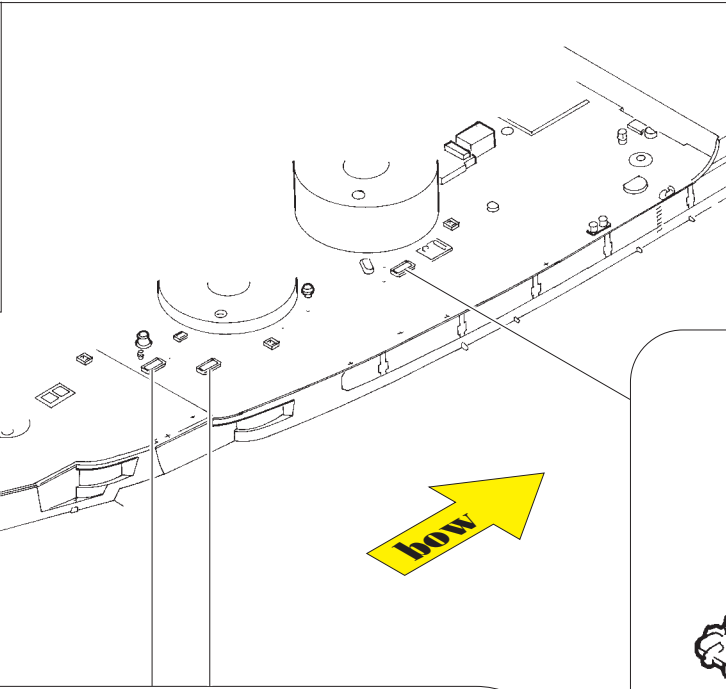

ORIGINAL KIT PARTS  
PŮVODNÍ DÍLY STAVEBNICE

PHOTO-ETCHED PARTS  
LEPTANÉ DÍLY

PARTS TO BE REMOVED  
DÍLY K ODSTRANĚNÍ

FILL  
TMELIT

**2sets**  
G49, G50, G51, G53

**Mk19**  
RangerFinder  
**2sets**

12`  
RangerFinder

searchlight I

5-inch gun  
10sets

For further detail sets look for **eduard** 53 104 USS Arizona life boats part3 1/200  
(not included in this set)

For further detail sets look for **eduard** 53 111 USS Arizona railings part5 1/200  
(not included in this set)