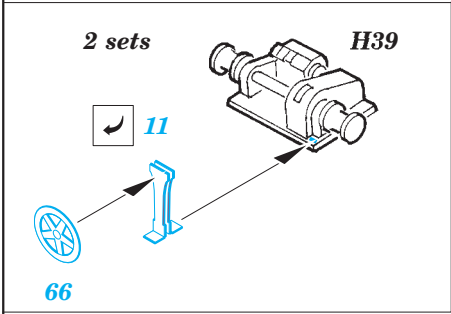

ORIGINAL KIT PARTS  
PŮVODNÍ DÍLY STAVEBNICE

PHOTO-ETCHED PARTS  
LEPTANÉ DÍLY

PARTS TO BE REMOVED  
DÍLY K ODSTRANĚNÍ

FILL  
TMELIT

**2sets**  
G49, G50, G51, G53

**Mk19**  
RangerFinder  
**2sets**

12`  
RangerFinder

searchlight I

5-inch gun  
10sets

For further detail sets look for **eduard** 53 104 USS Arizona life boats part3 1/200  
(not included in this set)

For further detail sets look for **eduard** 53 111 USS Arizona railings part5 1/200  
(not included in this set)