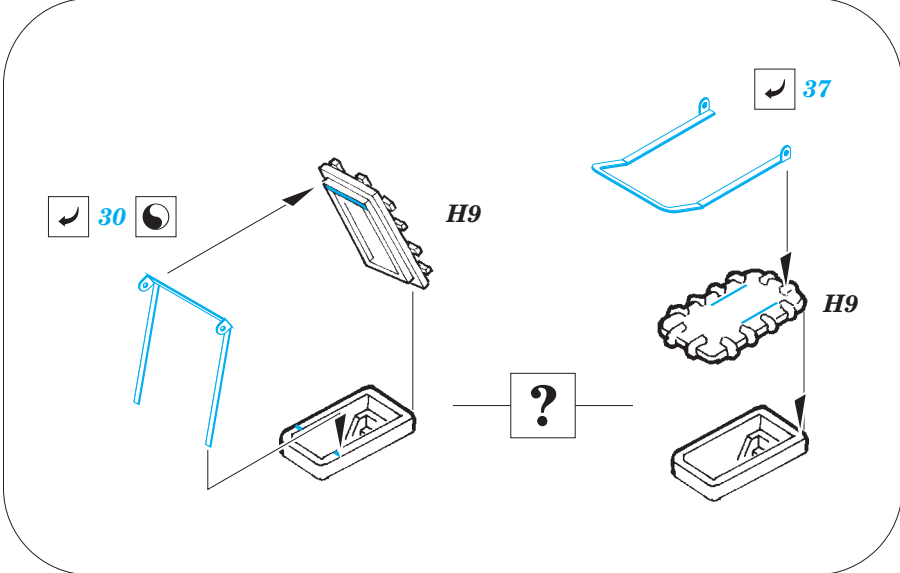

ORIGINAL KIT PARTS  
PŮVODNÍ DÍLY STAVEBNICE

PHOTO-ETCHED PARTS  
LEPTANÉ DÍLY

PARTS TO BE REMOVED  
DÍLY K ODSTRANĚNÍ

FILL  
TMELIT

**2sets**  
G49, G50, G51, G53

**Mk19**  
RangerFinder  
**2sets**

12`  
RangerFinder

searchlight I

5-inch gun  
10sets

For further detail sets look for **eduard** 53 104 USS Arizona life boats part3 1/200  
(not included in this set)

For further detail sets look for **eduard** 53 111 USS Arizona railings part5 1/200  
(not included in this set)