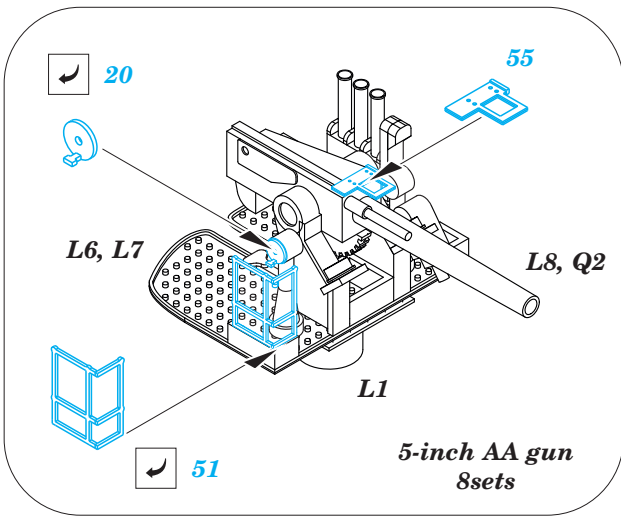

ORIGINAL KIT PARTS  
PŮVODNÍ DÍLY STAVEBNICE

PHOTO-ETCHED PARTS  
LEPTANÉ DÍLY

PARTS TO BE REMOVED  
DÍLY K ODSTRANĚNÍ

FILL  
TMELIT

**2sets**  
G49, G50, G51, G53

**Mk19**  
RangerFinder  
**2sets**

12`  
RangerFinder

searchlight I

5-inch gun  
10sets

For further detail sets look for **eduard** 53 104 USS Arizona life boats part3 1/200  
(not included in this set)

For further detail sets look for **eduard** 53 111 USS Arizona railings part5 1/200  
(not included in this set)