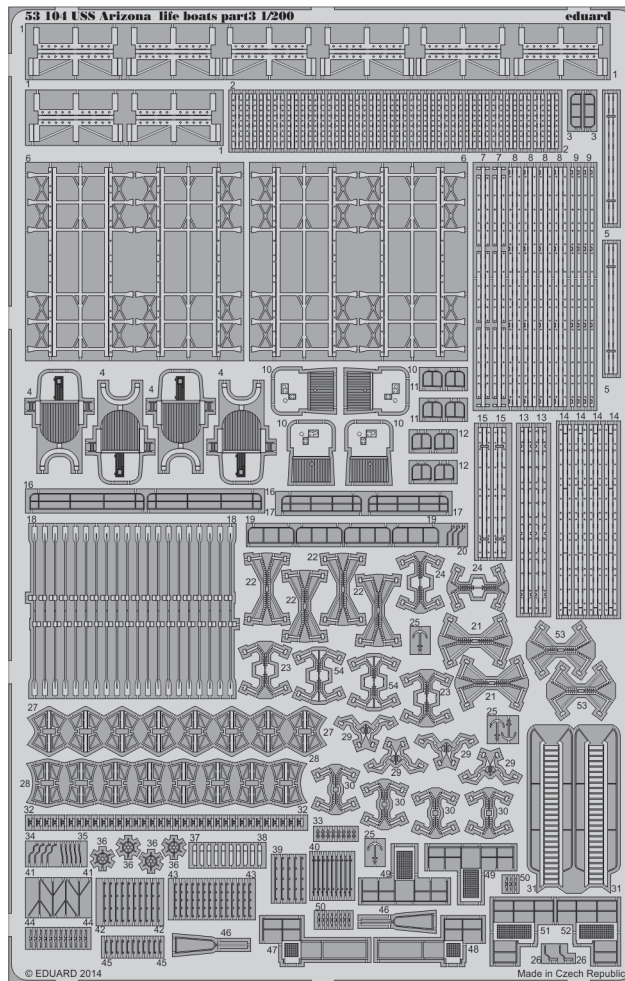

ORIGINAL KIT PARTS  
PŮVODNÍ DÍLY STAVEBNICE

PHOTO-ETCHED PARTS  
LEPTANÉ DÍLY

PARTS TO BE REMOVED  
DÍLY K ODSTRANĚNÍ

FILL  
TMELIT

**2sets**  
G49, G50, G51, G53

**Mk19**  
RangerFinder  
**2sets**

12`  
RangerFinder

searchlight I

5-inch gun  
10sets

For further detail sets look for **eduard** 53 104 USS Arizona life boats part3 1/200  
(not included in this set)

For further detail sets look for **eduard** 53 111 USS Arizona railings part5 1/200  
(not included in this set)