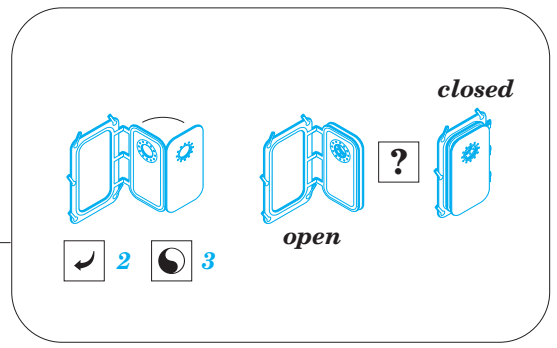

ORIGINAL KIT PARTS  
PŮVODNÍ DÍLY STAVEBNICE

PHOTO-ETCHED PARTS  
LEPTANÉ DÍLY

PARTS TO BE REMOVED  
DÍLY K ODSTRANĚNÍ

FILL  
TMELIT

**2sets**  
G49, G50, G51, G53

**Mk19**  
RangerFinder  
**2sets**

12`  
RangerFinder

searchlight I

5-inch gun  
10sets

For further detail sets look for **eduard** 53 104 USS Arizona life boats part3 1/200  
(not included in this set)

For further detail sets look for **eduard** 53 111 USS Arizona railings part5 1/200  
(not included in this set)