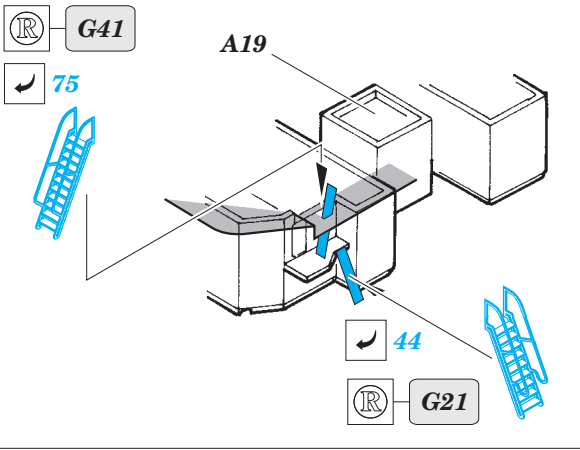

ORIGINAL KIT PARTS  
PŮVODNÍ DÍLY STAVEBNICE

PHOTO-ETCHED PARTS  
LEPTANÉ DÍLY

PARTS TO BE REMOVED  
DÍLY K ODSTRANĚNÍ

FILL  
TMELIT

**2sets**  
G49, G50, G51, G53

**Mk19**  
RangerFinder  
**2sets**

12`  
RangerFinder

searchlight I

5-inch gun  
10sets

For further detail sets look for **eduard** 53 104 USS Arizona life boats part3 1/200  
(not included in this set)

For further detail sets look for **eduard** 53 111 USS Arizona railings part5 1/200  
(not included in this set)