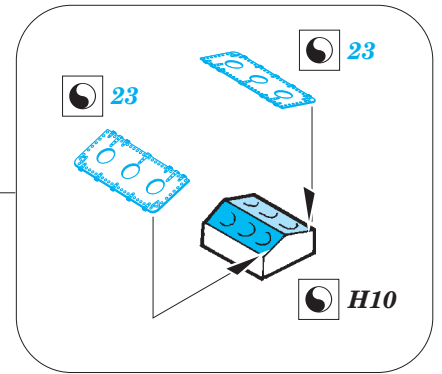

ORIGINAL KIT PARTS  
PŮVODNÍ DÍLY STAVEBNICE

PHOTO-ETCHED PARTS  
LEPTANÉ DÍLY

PARTS TO BE REMOVED  
DÍLY K ODSTRANĚNÍ

FILL  
TMELIT

**2sets**  
G49, G50, G51, G53

**Mk19**  
RangerFinder  
**2sets**

12`  
RangerFinder

searchlight I

5-inch gun  
10sets

For further detail sets look for **eduard** 53 104 USS Arizona life boats part3 1/200  
(not included in this set)

For further detail sets look for **eduard** 53 111 USS Arizona railings part5 1/200  
(not included in this set)