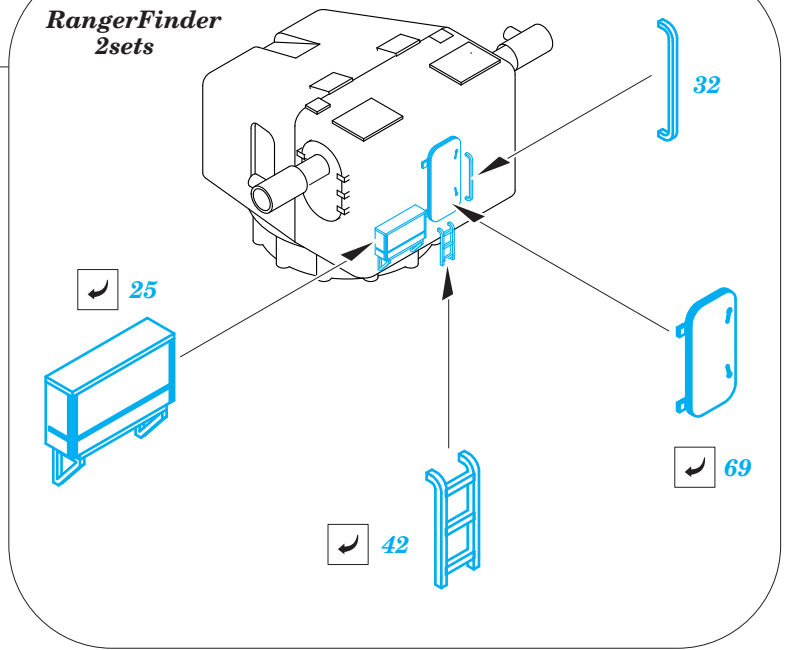

ORIGINAL KIT PARTS  
PŮVODNÍ DÍLY STAVEBNICE

PHOTO-ETCHED PARTS  
LEPTANÉ DÍLY

PARTS TO BE REMOVED  
DÍLY K ODSTRANĚNÍ

FILL  
TMELIT

**2sets**  
G49, G50, G51, G53

**Mk19**  
RangerFinder  
**2sets**

12`  
RangerFinder

searchlight I

5-inch gun  
10sets

For further detail sets look for **eduard** 53 104 USS Arizona life boats part3 1/200  
(not included in this set)

For further detail sets look for **eduard** 53 111 USS Arizona railings part5 1/200  
(not included in this set)