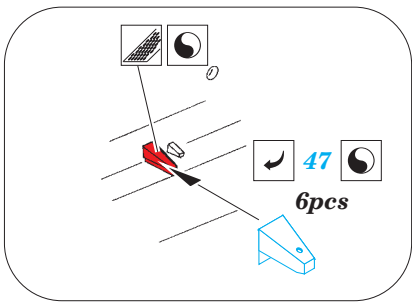

ORIGINAL KIT PARTS  
PŮVODNÍ DÍLY STAVEBNICE

PHOTO-ETCHED PARTS  
LEPTANÉ DÍLY

PARTS TO BE REMOVED  
DÍLY K ODSTRANĚNÍ

FILL  
TMELIT

**2sets**  
G49, G50, G51, G53

**Mk19**  
RangerFinder  
**2sets**

12`  
RangerFinder

searchlight I

5-inch gun  
10sets

For further detail sets look for **eduard** 53 104 USS Arizona life boats part3 1/200  
(not included in this set)

For further detail sets look for **eduard** 53 111 USS Arizona railings part5 1/200  
(not included in this set)