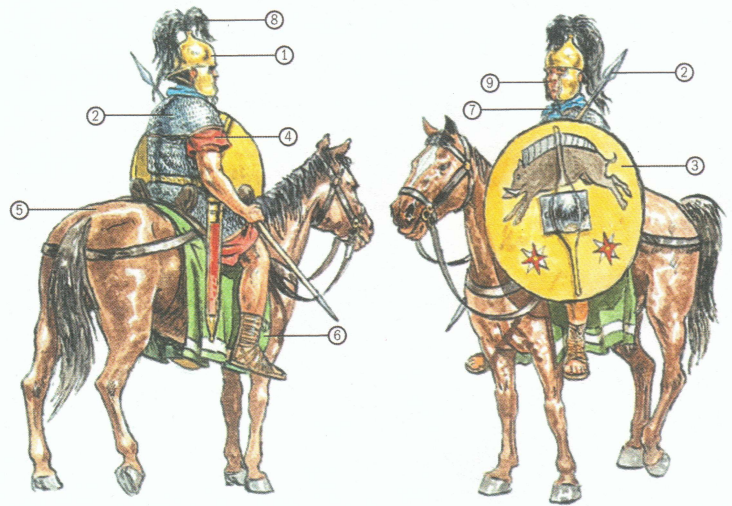

6028 Roman Cavalry

ITALERI
ACRYLIC PAINT

- | | | | | |
|------------------------------|------------------------------|----------------------------------|---------------------------------------|----------------------------|
| ① Gloss Gold
4671AP | ② Flat Gun Metal
4681AP | ③ Flat Insigna Yellow
4721AP | ④ Flat Red
4606AP | ⑤ Flat Dark Tan
4709AP |
| ⑥ Flat Pale Green
4739AP | ⑦ Flat Azure Blue
4308AP | ⑧ Flat Black
4768AP | ⑨ Flat Skin tone Warm Tint
4603AP | |

6021 Roman Infantry

ITALERI
ACRYLIC PAINT

- | | | |
|-------------------------|---------------------------------------|-------------------------|
| ① Gloss Gold
4671AP | ② Flat Gun Metal
4681AP | ③ Flat Black
4768AP |
| ④ Flat Red
4606AP | ⑤ Flat Skin Tone Warm Tint
4603AP | ⑥ Flat Wood
4673AP |