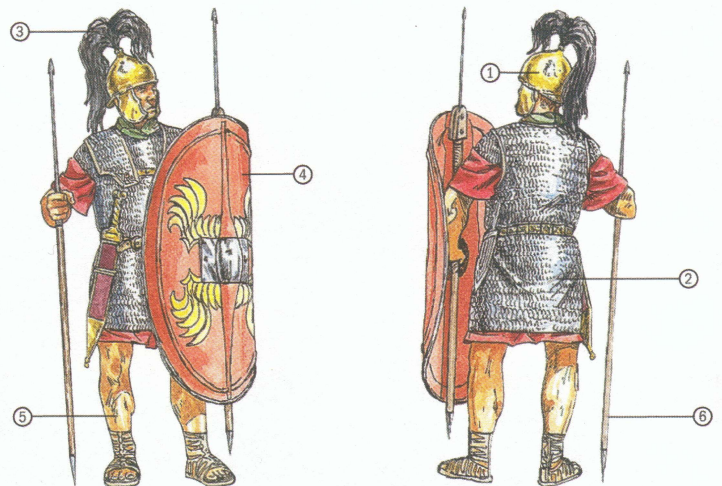

6028 Roman Cavalry

ITALERI
ACRYLIC PAINT

- | | | | | |
|------------------------------|------------------------------|----------------------------------|---------------------------------------|----------------------------|
| ① Gloss Gold
4671AP | ② Flat Gun Metal
4681AP | ③ Flat Insigna Yellow
4721AP | ④ Flat Red
4606AP | ⑤ Flat Dark Tan
4709AP |
| ⑥ Flat Pale Green
4739AP | ⑦ Flat Azure Blue
4308AP | ⑧ Flat Black
4768AP | ⑨ Flat Skin tone Warm Tint
4603AP | |

6021 Roman Infantry

ITALERI
ACRYLIC PAINT

- | | | |
|-------------------------|---------------------------------------|-------------------------|
| ① Gloss Gold
4671AP | ② Flat Gun Metal
4681AP | ③ Flat Black
4768AP |
| ④ Flat Red
4606AP | ⑤ Flat Skin Tone Warm Tint
4603AP | ⑥ Flat Wood
4673AP |