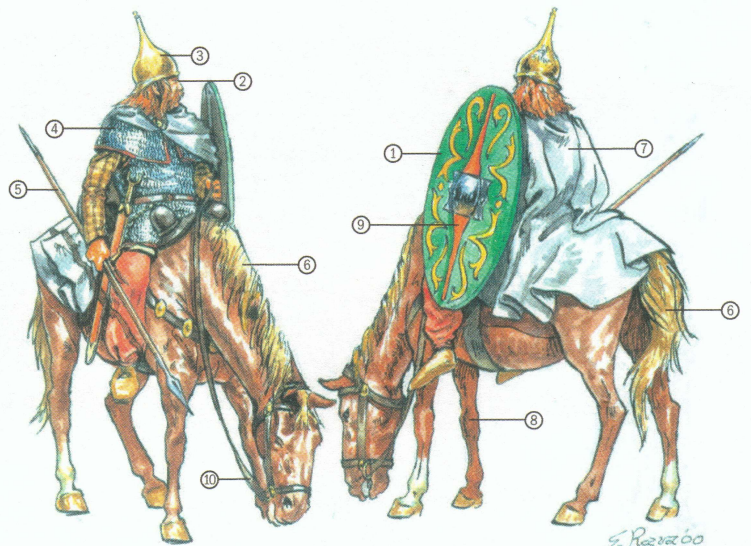

6029 Celtic Cavalry

ITALERI
ACRYLIC PAINT

① Flat Pale Green 4739AP	② Flat Skin tone Warm Tint 4603AP	③ Gloss Gold 4671AP	④ Flat Gun Metal 4681AP	⑤ Flat Wood 4673AP FS.30257
⑥ Flat Sand 4720AP FS.30475	⑦ Flat White 4769AP FS.37875	⑧ Flat Light Brown 4305AP FS.30219	⑨ Flat Red 4606AP	⑩ Flat Leather 4674AP FS.30100