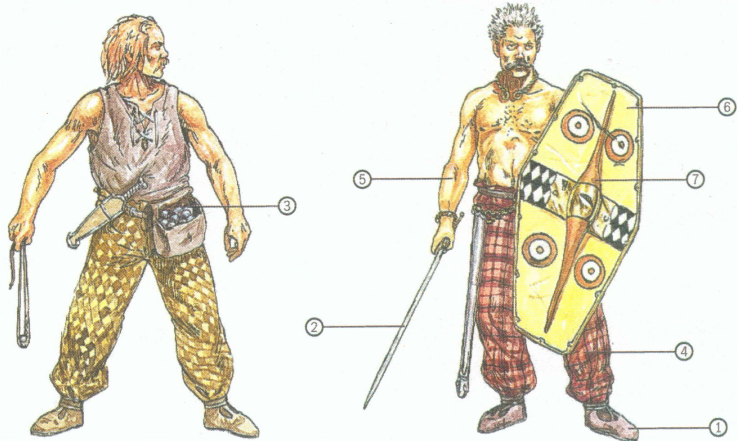

6022 Gaul Warriors

ITALERI
ACRYLIC PAINT

① Flat Light Gray 4765AP	② Gloss Silver 4678AP	③ Flat Black 4768AP	④ Flat Red 4606AP
⑤ Flat Skin tone Warm Tint 4603AP	⑥ Flat Insignia Yellow 4721AP	⑦ Flat Dark Tan 4709AP