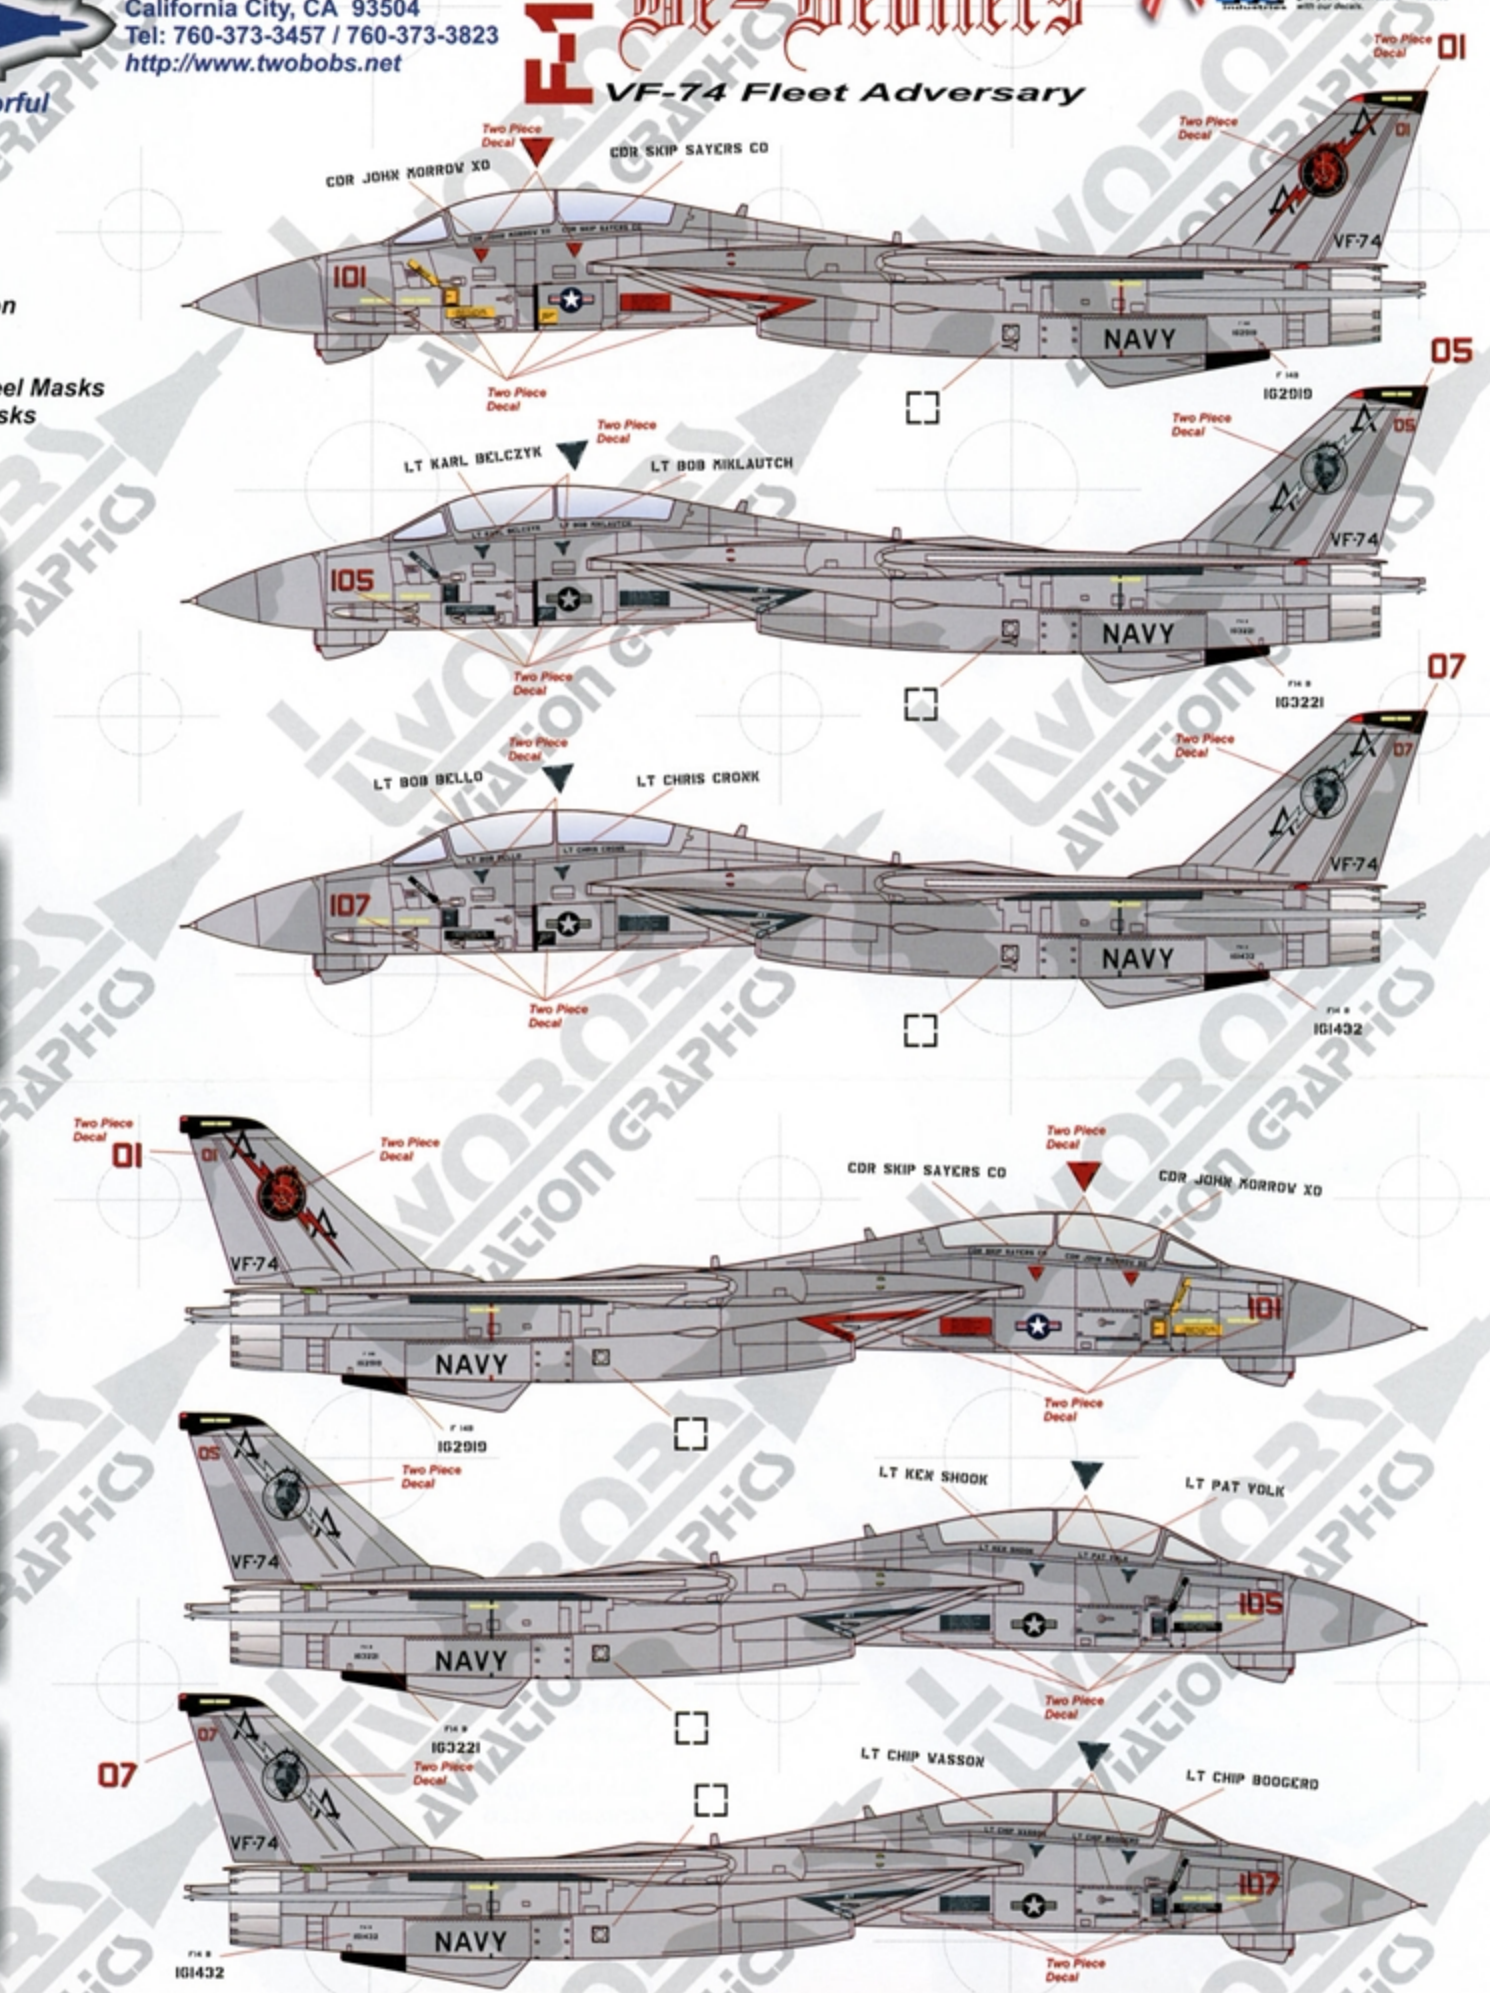

WHAT'S OUT THERE?
Hasegawa F-14B
Academy F-14B
Italeri F-14B
Black Box Bombar Conversion
Black Box Cockpit Set
Aires Cockpit Set
Cutting Edge Canopy and Wheel Masks
Eduard Canopy and Wheel Masks
Aires Afterburner Cans

Note:
We have tried to recreate the paint schemes on these three A/C as accurately as possible. Not all three were the same.

There are VERY few pictures of these aircraft in existence since they carried this scheme for only a short time up to the disestablishment of VF-74.