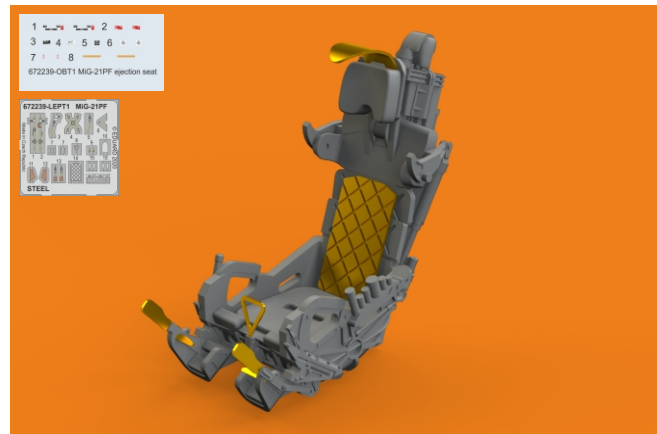

672 239 MiG-21PF ejection seat
for Eduard kit - pro stavebnici Eduard

1/72 scale

R64

COLOURS

GSI Creos (GUNZE)			GSI Creos (GUNZE)		
AQUEOUS	Mr.COLOR		AQUEOUS	Mr.COLOR	
[H 3]	[C 3]	RED	[H332]	[C332]	LIGHT AIRCRAFT GRAY
[H53]	[C13]	NEUTRAL GRAY	[H337]	[C337]	GRAYISH BLUE
[H305]	[C305]	GRAY			

672 239 MiG-21PF ejection seat
for Eduard kit - pro stavebnici Eduard

1/72

eduard

eduard
435 21 Obrnice 170
Czech Republic

www.eduard.com
7,95

-  REMOVE
ODSTRANIT
-  BEND
OHNOUT
-  GRIND
OBROUSIT
-  OPTION
VOLBA
-  DRILL HOLE
VRTAT OTVOR
-  REPLACE
NAHRADIT
-  SYMMETRICAL ASSEMBLY
SYMETRICKÁ MONTÁŽ
-  SCRIBE THE PANEL AND HOLES
RYTÍ
-  REVERSE SIDE
OTOČIT