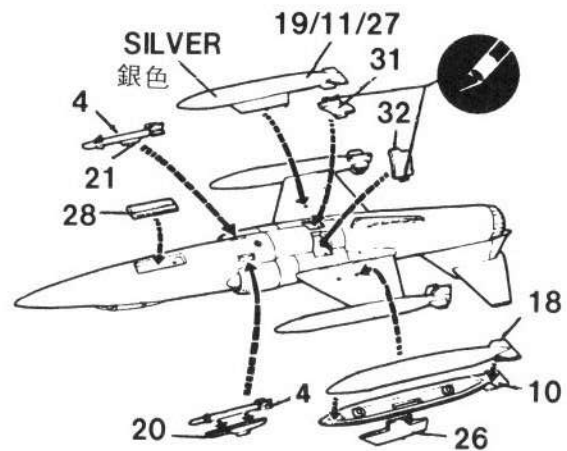

1

2

3

Paint landing gear and wheels SILVER,  
tires BLACK.

著陸齒輪組塗銀色 輪胎黑色

Stationary Condition.  
靜止狀態

Flying Condition.  
飛行狀態