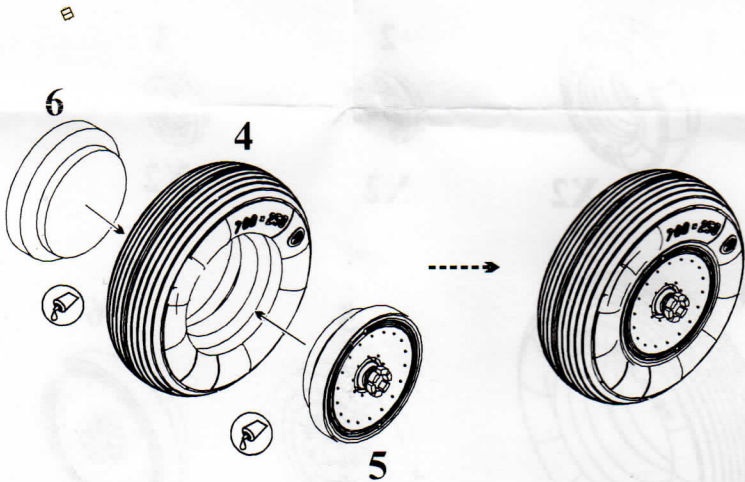

1

2

**Designed and Produced under
technical guidance
Northstarmodels SIA
Made in Latvia EU
www.northstarmodels.com**