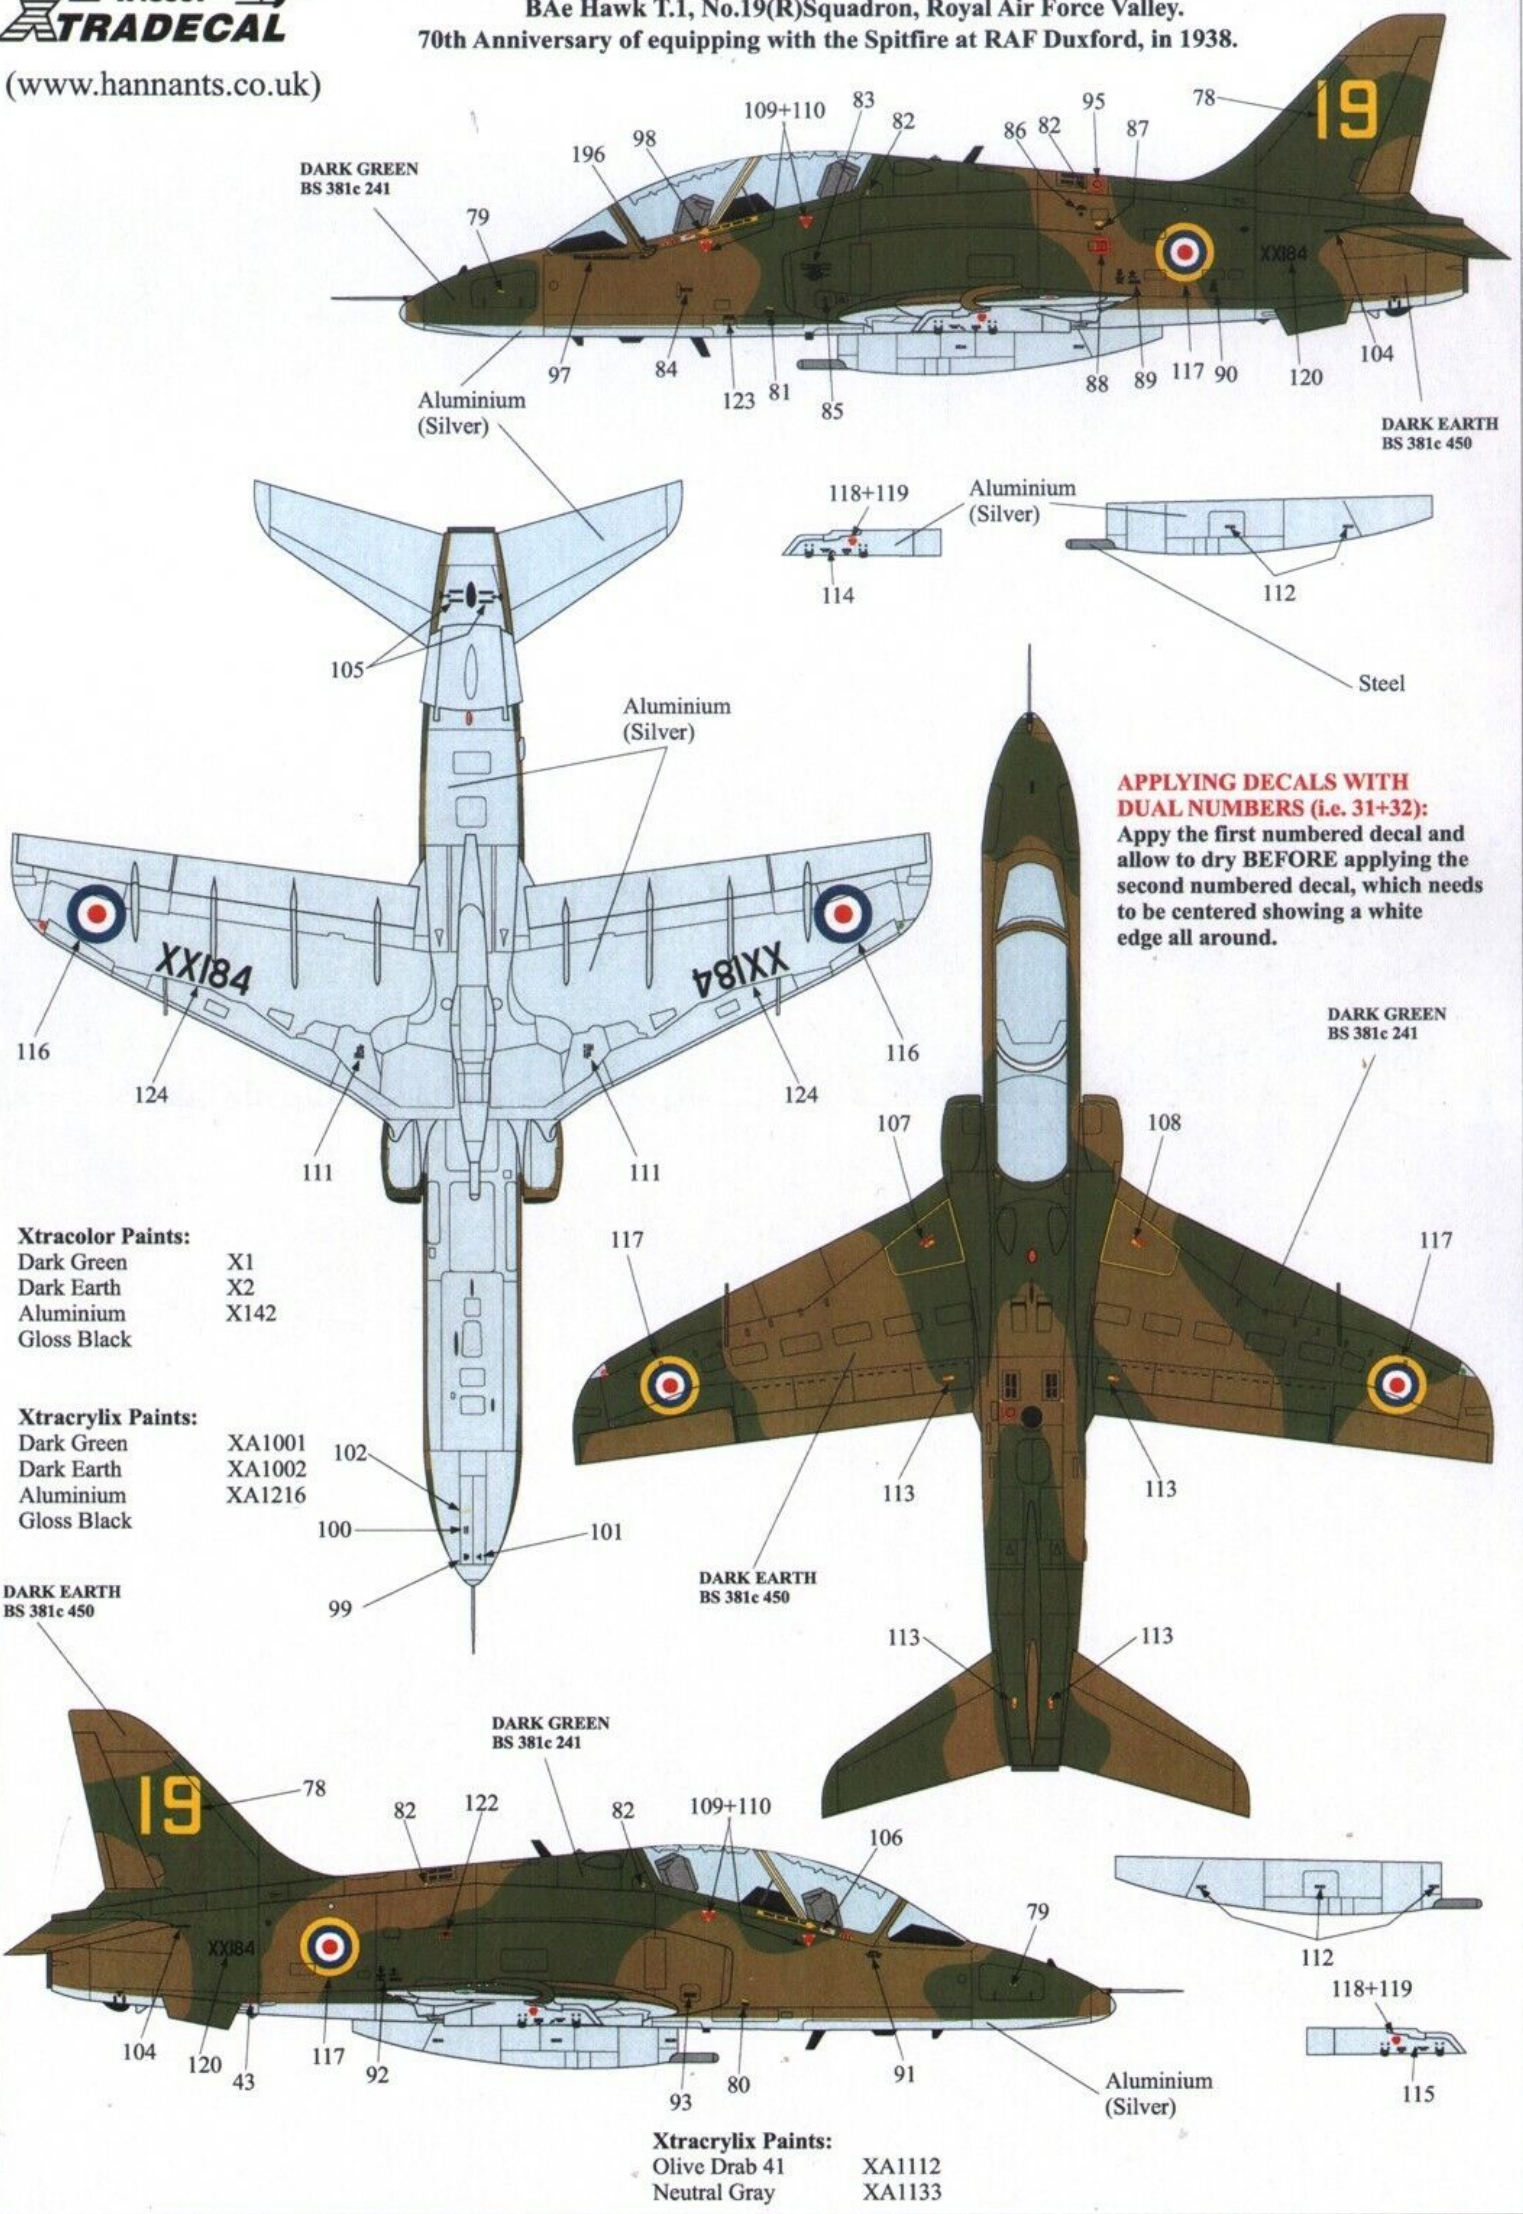

**BAe Hawk T.1, No.19(R) Squadron, Royal Air Force Valley.
 70th Anniversary of equipping with the Spitfire in 1938.**

(www.hannants.co.uk)

DARK GREEN
BS 381c 241

Aluminium
(Silver)

DARK EARTH
BS 381c 450

Aluminium
(Silver)

Steel

**APPLYING DECALS WITH
 DUAL NUMBERS (i.e. 31+32):**
 Apply the first numbered decal and
 allow to dry BEFORE applying the
 second numbered decal, which needs
 to be centered showing a white
 edge all around.

DARK EARTH
BS 381c 450

DARK GREEN
BS 381c 241

Aluminium
(Silver)

- Xtracrylix Paints:**
 Olive Drab 41 XA1112
 Neutral Gray XA1133

Gloss Black
UNDERCARRIAGE DOORS