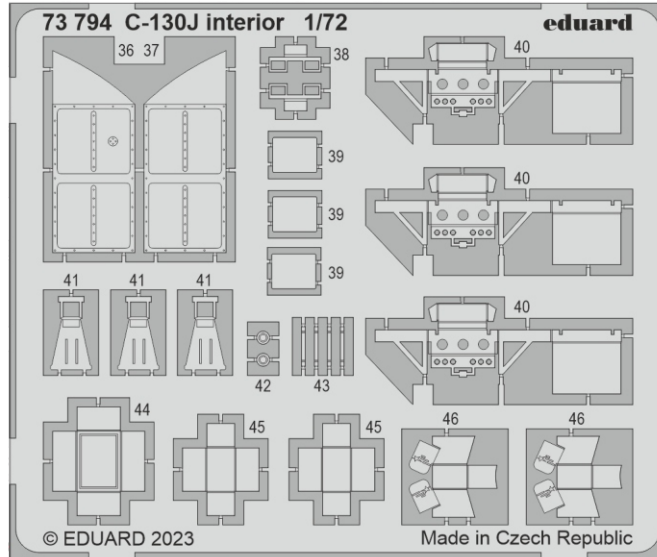

10

final assembly
H40, H41

 **H35**
2 sets

A

final assembly
H40, H41

A

 **H35**

A

 **H35**

Related products: 73 794 C-130J interior 1/72

Related products: 73 796 C-130J cargo seatbelts 1/72

Related products: 73 797 C-130J cargo interior 1/72