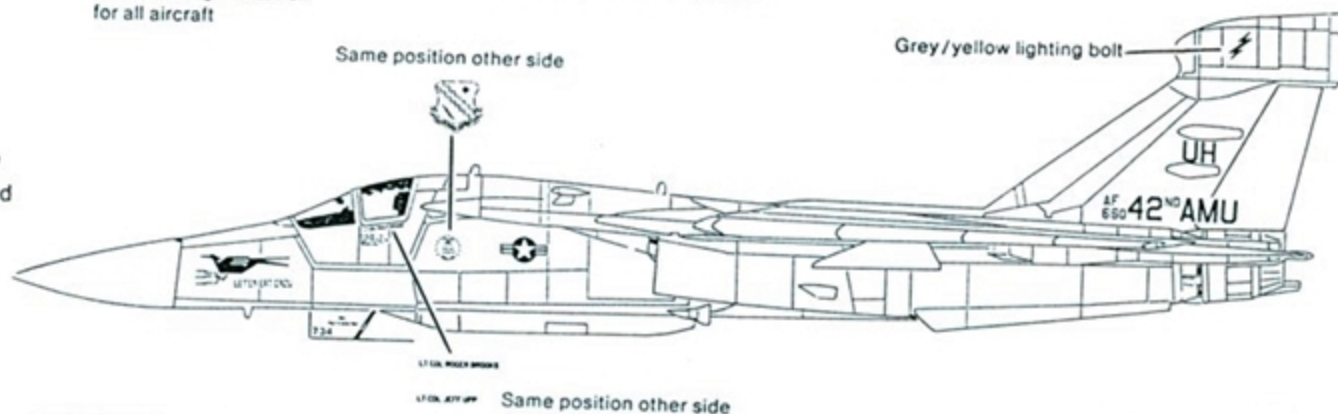

**SuperScale Decal No.48-394**  
**EF-111A Ravens**  
**42 ECS/66 ECW ( 3 )**  
**390 ECS/366 TFW ( 2 )**

**'Cherry Bomb'**  
 EF-111A, Squadron Commander's Aircraft  
 42nd ECS/66th ECW  
 Upper Heyford, England

**'Let'em Eat Crow'**  
 42nd ECS/66th ECW  
 Upper Heyford, England

**'Ye Old Crow'**  
 42nd ECS/66th ECW  
 Upper Heyford, England

**'Split of Idaho'**  
 F-111A, Wing Commander's Aircraft  
 366thTFW, Mountain Home AFB, Idaho

**F-111A, Squadron Commander's Aircraft**  
 390th ECS/366thTFW, Mountain Home AFB, Idaho

Standard EF-111A Camouflage Scheme

FS 36320

FS 36492

Research by,

Kent Eckhart, Jr.  
Norris Graser  
Fred Drummond  
Rich Carlson  
Jim Rotrammel