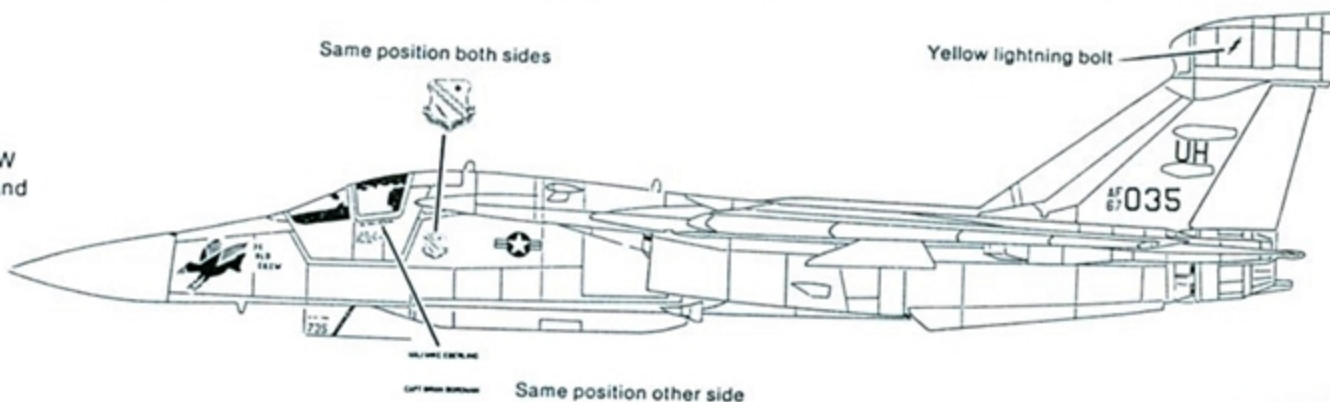

**SuperScale Decal No.48-394**  
**EF-111A Ravens**  
**42 ECS/66 ECW ( 3 )**  
**390 ECS/366 TFW ( 2 )**

**'Cherry Bomb'**  
 EF-111A, Squadron Commander's Aircraft  
 42nd ECS/66th ECW  
 Upper Heyford, England

**'Let'em Eat Crow'**  
 42nd ECS/66th ECW  
 Upper Heyford, England

**'Ye Old Crow'**  
 42nd ECS/66th ECW  
 Upper Heyford, England

**'Split of Idaho'**  
 F-111A, Wing Commander's Aircraft  
 366thTFW, Mountain Home AFB, Idaho