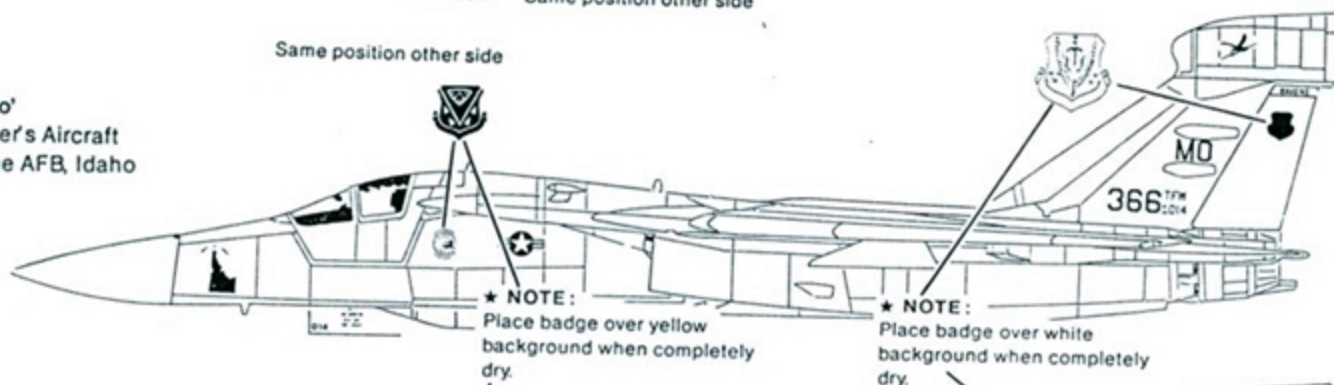

**SuperScale Decal No.48-394**  
**EF-111A Ravens**  
**42 ECS/66 ECW ( 3 )**  
**390 ECS/366 TFW ( 2 )**

**'Cherry Bomb'**  
 EF-111A, Squadron Commander's Aircraft  
 42nd ECS/66th ECW  
 Upper Heyford, England

**'Let'em Eat Crow'**  
 42nd ECS/66th ECW  
 Upper Heyford, England

**'Ye Old Crow'**  
 42nd ECS/66th ECW  
 Upper Heyford, England

**'Split of Idaho'**  
 F-111A, Wing Commander's Aircraft  
 366thTFW, Mountain Home AFB, Idaho

**F-111A, Squadron Commander's Aircraft**  
 390th ECS/366thTFW, Mountain Home AFB, Idaho

Standard EF-111A Camouflage Scheme

FS 36320

FS 36492

Research by,

Kent Eckhart, Jr.  
Norris Graser  
Fred Drummond  
Rich Carlson  
Jim Rotrammel