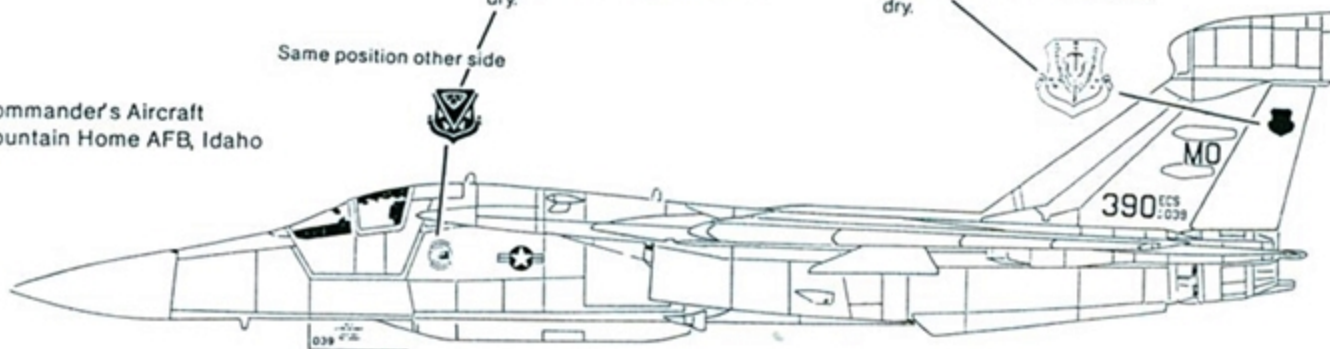

**SuperScale Decal No.48-394**  
**EF-111A Ravens**  
**42 ECS/66 ECW ( 3 )**  
**390 ECS/366 TFW ( 2 )**

**'Cherry Bomb'**  
 EF-111A, Squadron Commander's Aircraft  
 42nd ECS/66th ECW  
 Upper Heyford, England

**'Let'em Eat Crow'**  
 42nd ECS/66th ECW  
 Upper Heyford, England

**'Ye Old Crow'**  
 42nd ECS/66th ECW  
 Upper Heyford, England

**'Split of Idaho'**  
 F-111A, Wing Commander's Aircraft  
 366thTFW, Mountain Home AFB, Idaho

**F-111A, Squadron Commander's Aircraft**  
 390th ECS/366thTFW, Mountain Home AFB, Idaho

Standard EF-111A Camouflage Scheme

FS 36320

FS 36492

Research by,

Kent Eckhart, Jr.  
Norris Graser  
Fred Drummond  
Rich Carlson  
Jim Rotrammel