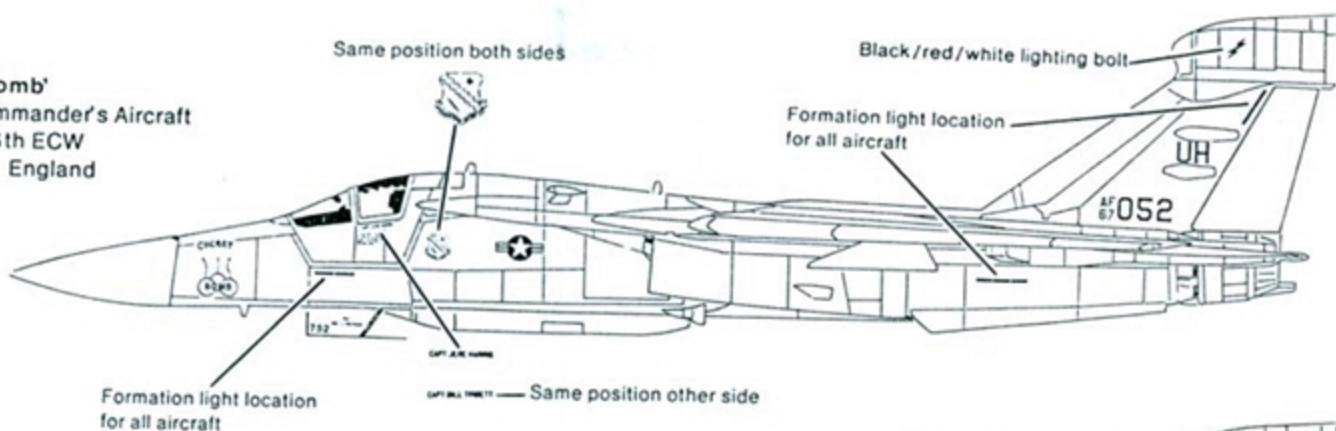

**SuperScale Decal No.48-394**  
**EF-111A Ravens**  
**42 ECS/66 ECW ( 3 )**  
**390 ECS/366 TFW ( 2 )**

**'Cherry Bomb'**  
 EF-111A, Squadron Commander's Aircraft  
 42nd ECS/66th ECW  
 Upper Heyford, England

**'Let'em Eat Crow'**  
 42nd ECS/66th ECW  
 Upper Heyford, England

**'Ye Old Crow'**  
 42nd ECS/66th ECW  
 Upper Heyford, England

**'Split of Idaho'**  
 F-111A, Wing Commander's Aircraft  
 366thTFW, Mountain Home AFB, Idaho

**F-111A, Squadron Commander's Aircraft**  
 390th ECS/366thTFW, Mountain Home AFB, Idaho

Standard EF-111A Camouflage Scheme

FS 36320

FS 36492

Research by,

Kent Eckhart, Jr.  
Norris Graser  
Fred Drummond  
Rich Carlson  
Jim Rotrammel