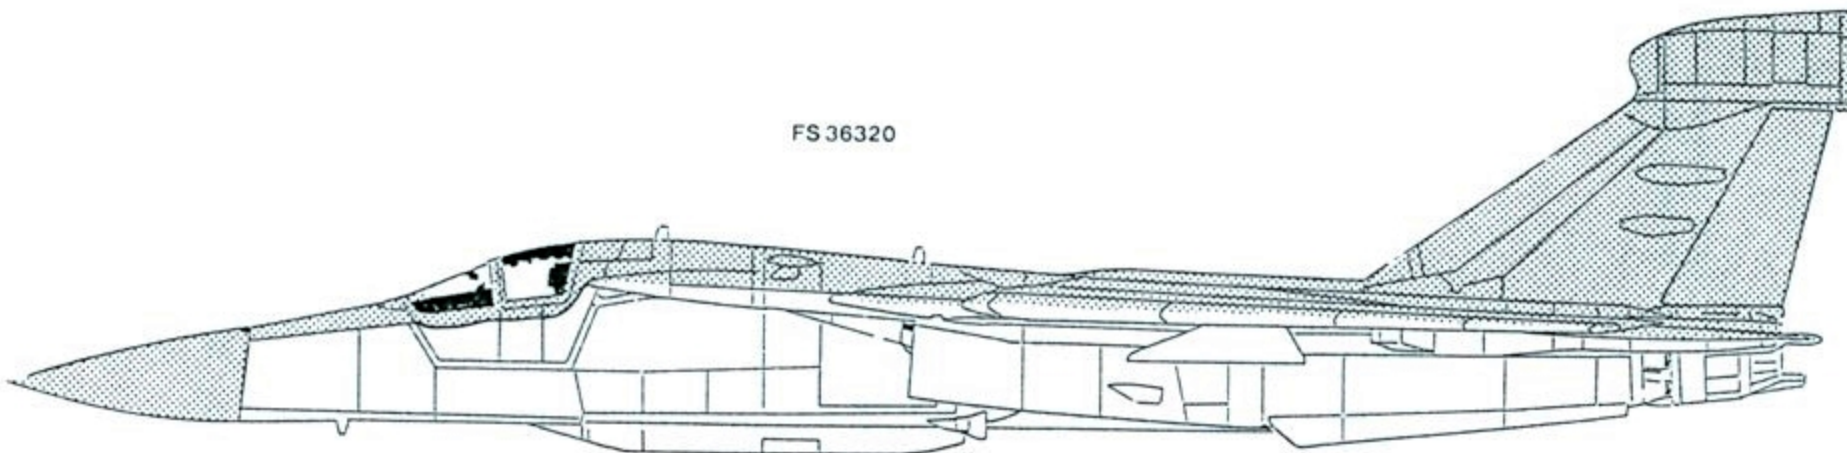

**SuperScale Decal No.48-394**  
**EF-111A Ravens**  
**42 ECS/66 ECW ( 3 )**  
**390 ECS/366 TFW ( 2 )**

**'Cherry Bomb'**  
 EF-111A, Squadron Commander's Aircraft  
 42nd ECS/66th ECW  
 Upper Heyford, England

**'Let'em Eat Crow'**  
 42nd ECS/66th ECW  
 Upper Heyford, England

**'Ye Old Crow'**  
 42nd ECS/66th ECW  
 Upper Heyford, England

**'Split of Idaho'**  
 F-111A, Wing Commander's Aircraft  
 366thTFW, Mountain Home AFB, Idaho

**F-111A, Squadron Commander's Aircraft**  
 390th ECS/366thTFW, Mountain Home AFB, Idaho

Standard EF-111A Camouflage Scheme

FS 36320

FS 36492

Research by,

Kent Eckhart, Jr.  
Norris Graser  
Fred Drummond  
Rich Carlson  
Jim Rotrammel