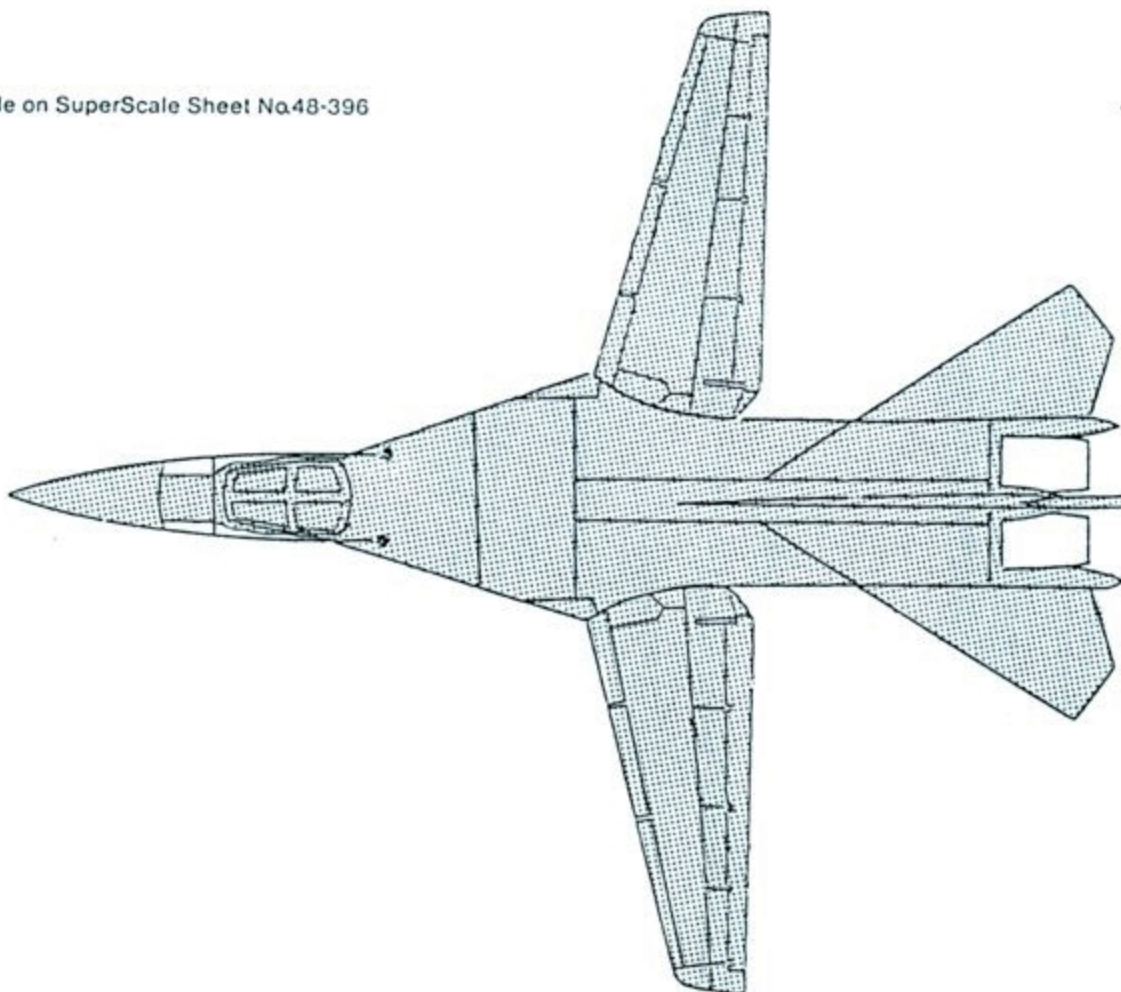

FS 36492

Research by,

Kent Eckhart, Jr.
Norris Graser
Fred Drummond
Rich Carlson
Jim Rotrammel

Grey stencil data available on SuperScale Sheet No.48-396