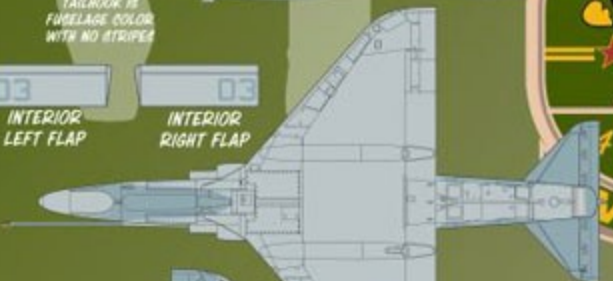

○ FS 36375
○ FS 35237

TAILHOOK IS
FUSelage COLOR
WITH NO STRIPES

INTERIOR
LEFT FLAP

INTERIOR
RIGHT FLAP

02
INTERIOR
LEFT FLAP

02
INTERIOR
RIGHT FLAP

STRAIGHT REFUELING
PROBE

STRAIGHT REFUELING
PROBE