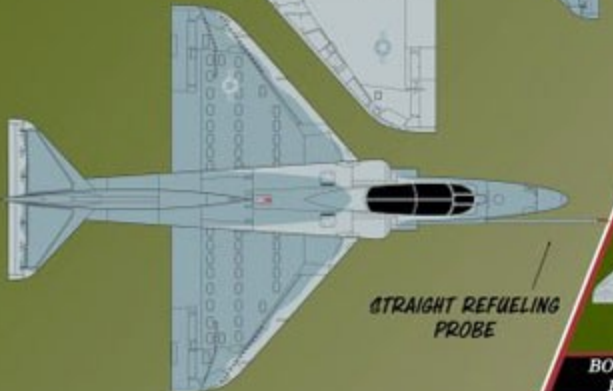

○ FS 36375
○ FS 35237

TAILHOOK IS
FUSelage COLOR
WITH NO STRIPES

INTERIOR
LEFT FLAP

INTERIOR
RIGHT FLAP

02
INTERIOR
LEFT FLAP

02
INTERIOR
RIGHT FLAP

STRAIGHT REFUELING
PROBE

STRAIGHT REFUELING
PROBE