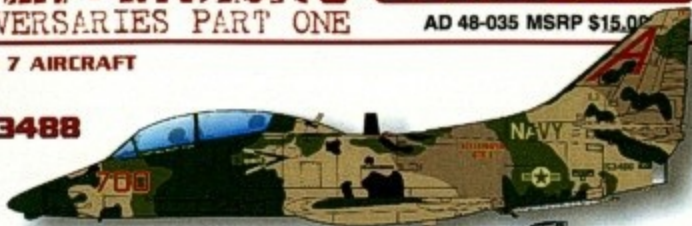

SCOOTER & RAMPANTS

AFTERBURNER
DECALS AFTERBURNERDECALS.COM

TA-4J ADVERSARIES PART ONE

AD 48-035 MSRP \$15.00

MARKINGS FOR 7 AIRCRAFT

TA-4J 153488

CTW-1

1991