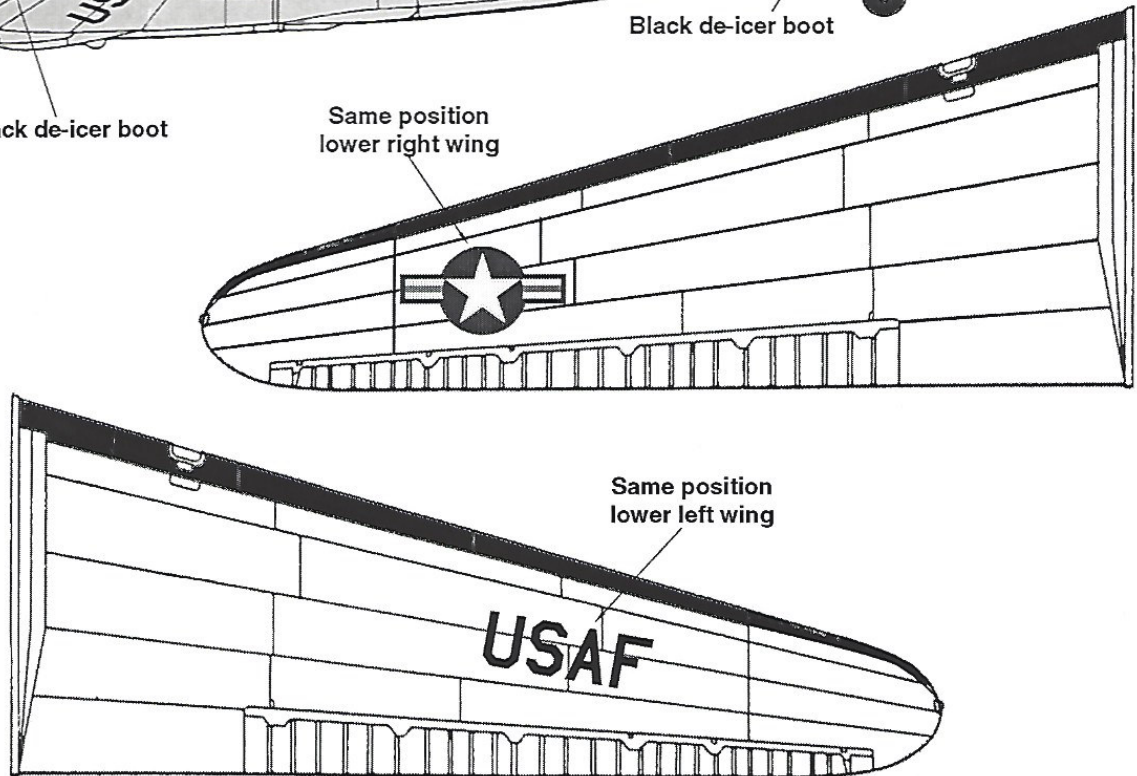

SuperScale Decal No. 48-811

Douglas C-47A Skytrains

50th TFW & 47th WBF

50th TFW
Hahn AFB, Germany
1963

47th Wing Base Flight
Sculthorpe, Norfolk
England, 1963

Black de-icer boot

Same position
lower right wing

Reference:

C-47 Skytrain in Action
BY Larry Davis
Squadron Signal Publications

American Warplanes of WWII
Edited by David McDonald
Aerospace Publishing Ltd,
AIRtime Publishing Inc.

USAF Europe in Color
By Robert Robinson
Squadron Signal Publications

Same position
lower left wing

Paint Tip
INSIGNIA YELLOW
(FS 33538)

FLAT
BLACK
(FS 37038)

DWG. NO. J 6487 A-20
SERIAL NO. 413926
LOW PITCH 24
HIGH PITCH 66