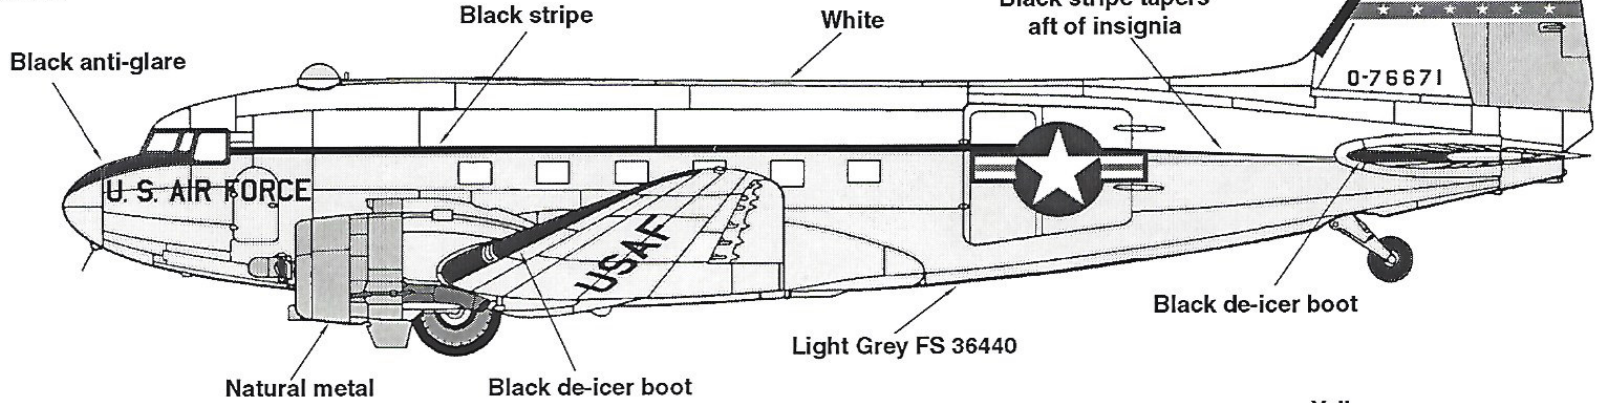

SuperScale Decal No. 48-811

Douglas C-47A Skytrains

50th TFW & 47th WBF

50th TFW
Hahn AFB, Germany
1963

47th Wing Base Flight
Sculthorpe, Norfolk
England, 1963

Black de-icer boot

Same position
lower right wing