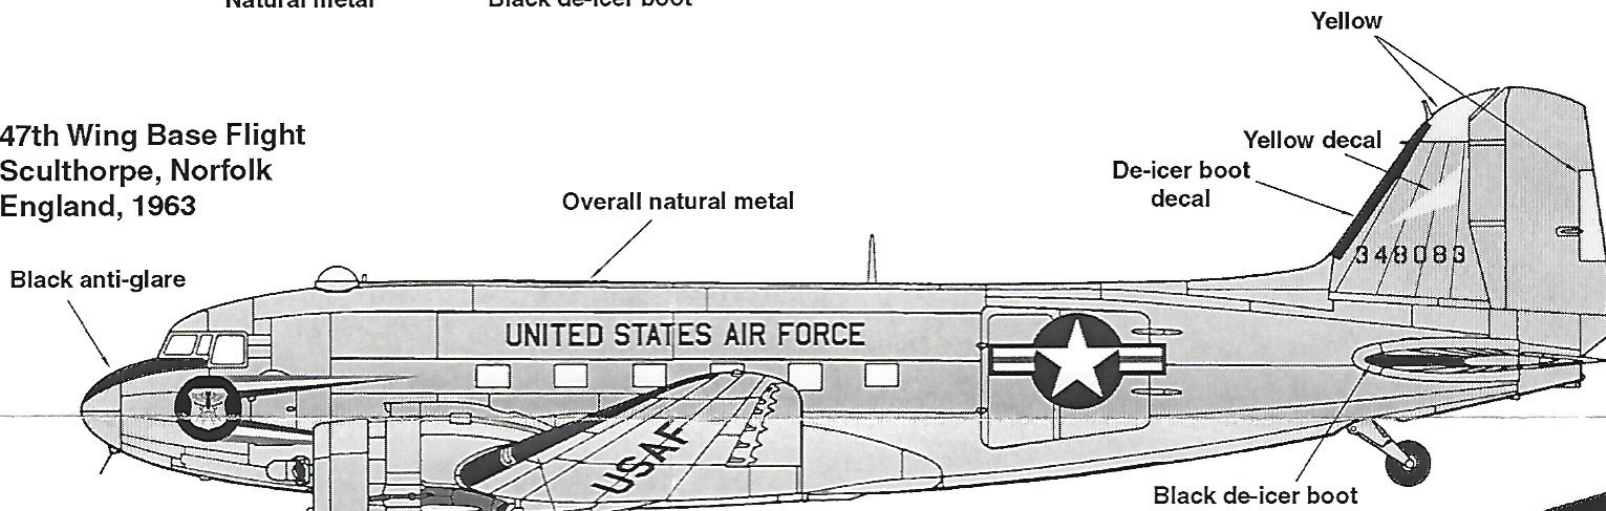

SuperScale Decal No. 48-811

Douglas C-47A Skytrains

50th TFW & 47th WBF

50th TFW
Hahn AFB, Germany
1963

47th Wing Base Flight
Sculthorpe, Norfolk
England, 1963

Black de-icer boot

Same position
lower right wing

Reference:

C-47 Skytrain in Action
BY Larry Davis
Squadron Signal Publications

American Warplanes of WWII
Edited by David McDonald
Aerospace Publishing Ltd,
AIRtime Publishing Inc.

USAF Europe in Color
By Robert Robinson
Squadron Signal Publications

Same position
lower left wing

Paint Tip
INSIGNIA YELLOW
(FS 33538)

FLAT
BLACK
(FS 37038)

DWG. NO. J 6487 A-20
SERIAL NO. 413926
LOW PITCH 24
HIGH PITCH 66