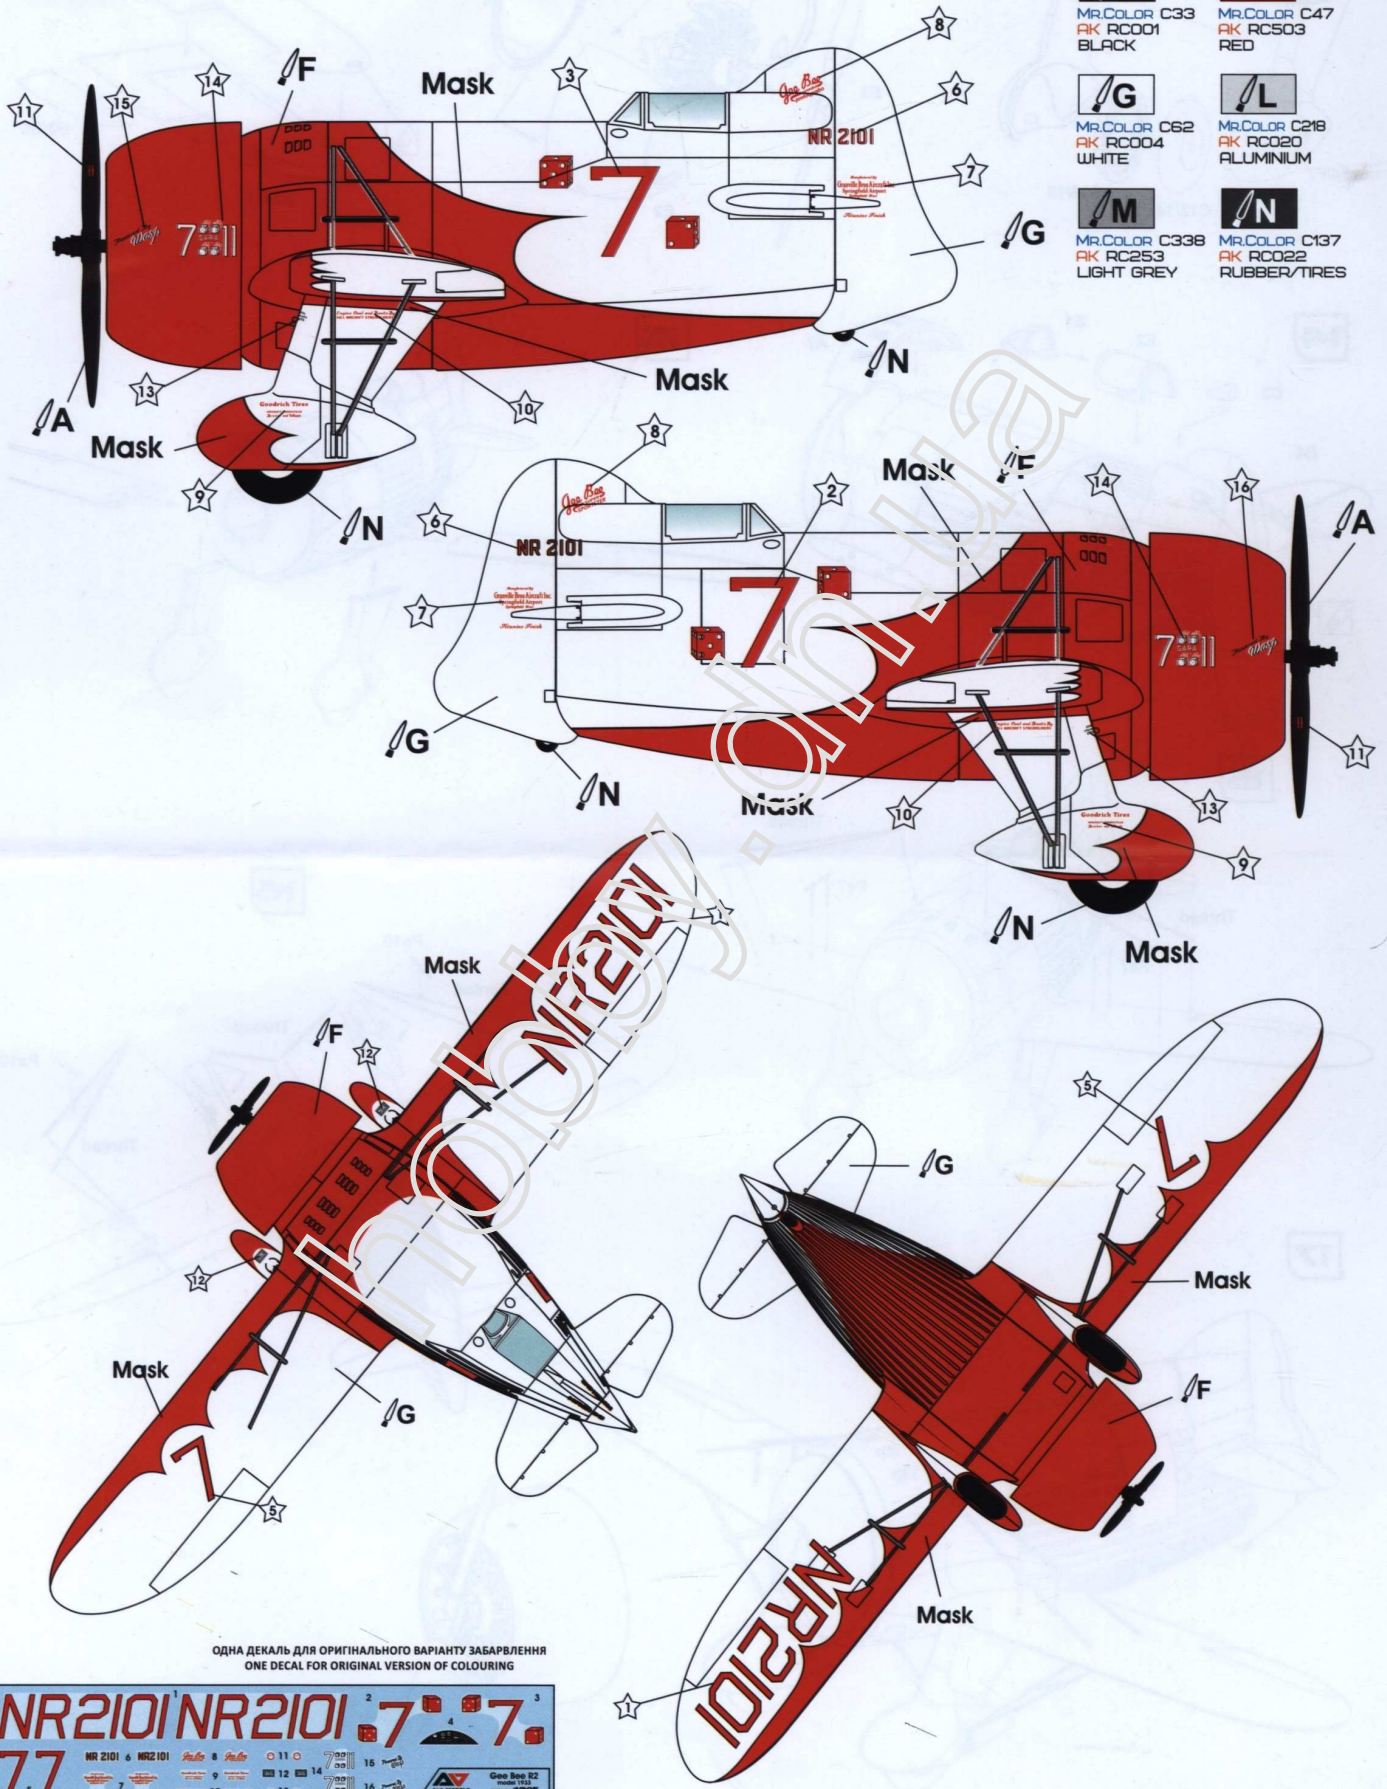

SCALE
1:48

RACING AIRCRAFT
ГОНОЧНИЙ ПІТАК

Gee Bee R2
model 1933

A&A MODELS

CAT. NO. 4805

CONTAINS PARTS FOR ONE MODEL:

PLASTIC PARTS -54
1 DIFFERENT DECAL OPTIONS
PAINT MASKS
PHOTO-ETCHED SHEET

ЗБІРНА МОДЕЛЬ \ ЛІМІТОВАНИЙ ВИПУСК
SCALE MODEL KIT \ LIMITED EDITION

Gee Bee R2
model 1933.
Bendix race 1933.

- | | |
|---|---|
|  A
MR.COLOR C33
AK RC001
BLACK |  F
MR.COLOR C47
AK RC503
RED |
|  G
MR.COLOR C62
AK RC004
WHITE |  L
MR.COLOR C218
AK RC020
ALUMINIUM |
|  M
MR.COLOR C338
AK RC253
LIGHT GREY |  N
MR.COLOR C197
AK RC022
RUBBER/TIRES |