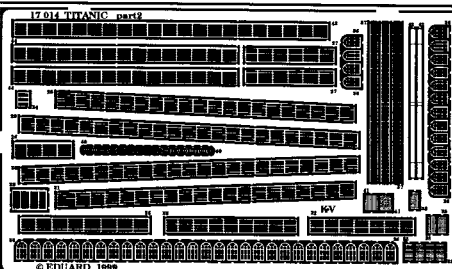

TITANIC

1/400 scale detail set for Academy kit

17 014

OPPOSITE SIDE
 REMOVE
 REPLACE
 GRIND

- part no.36
- kit part C49 7x
 - kit part C50 4x
 - kit part A7 6x
 - kit part A8 6x
 - kit part A3 11x
 - kit part A4 11x
 - kit part A5 4x
 - kit part A6 4x