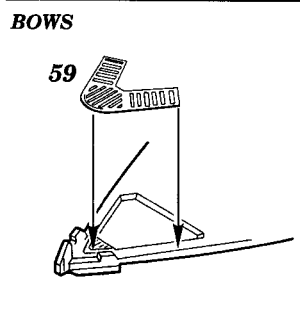

TITANIC

1/400 scale detail set for Academy kit

17 014

OPPOSITE SIDE
 REMOVE
 REPLACE
 GRIND

- part no.36
- kit part C49 7x
 - kit part C50 4x
 - kit part A7 6x
 - kit part A8 6x
 - kit part A3 11x
 - kit part A4 11x
 - kit part A5 4x
 - kit part A6 4x