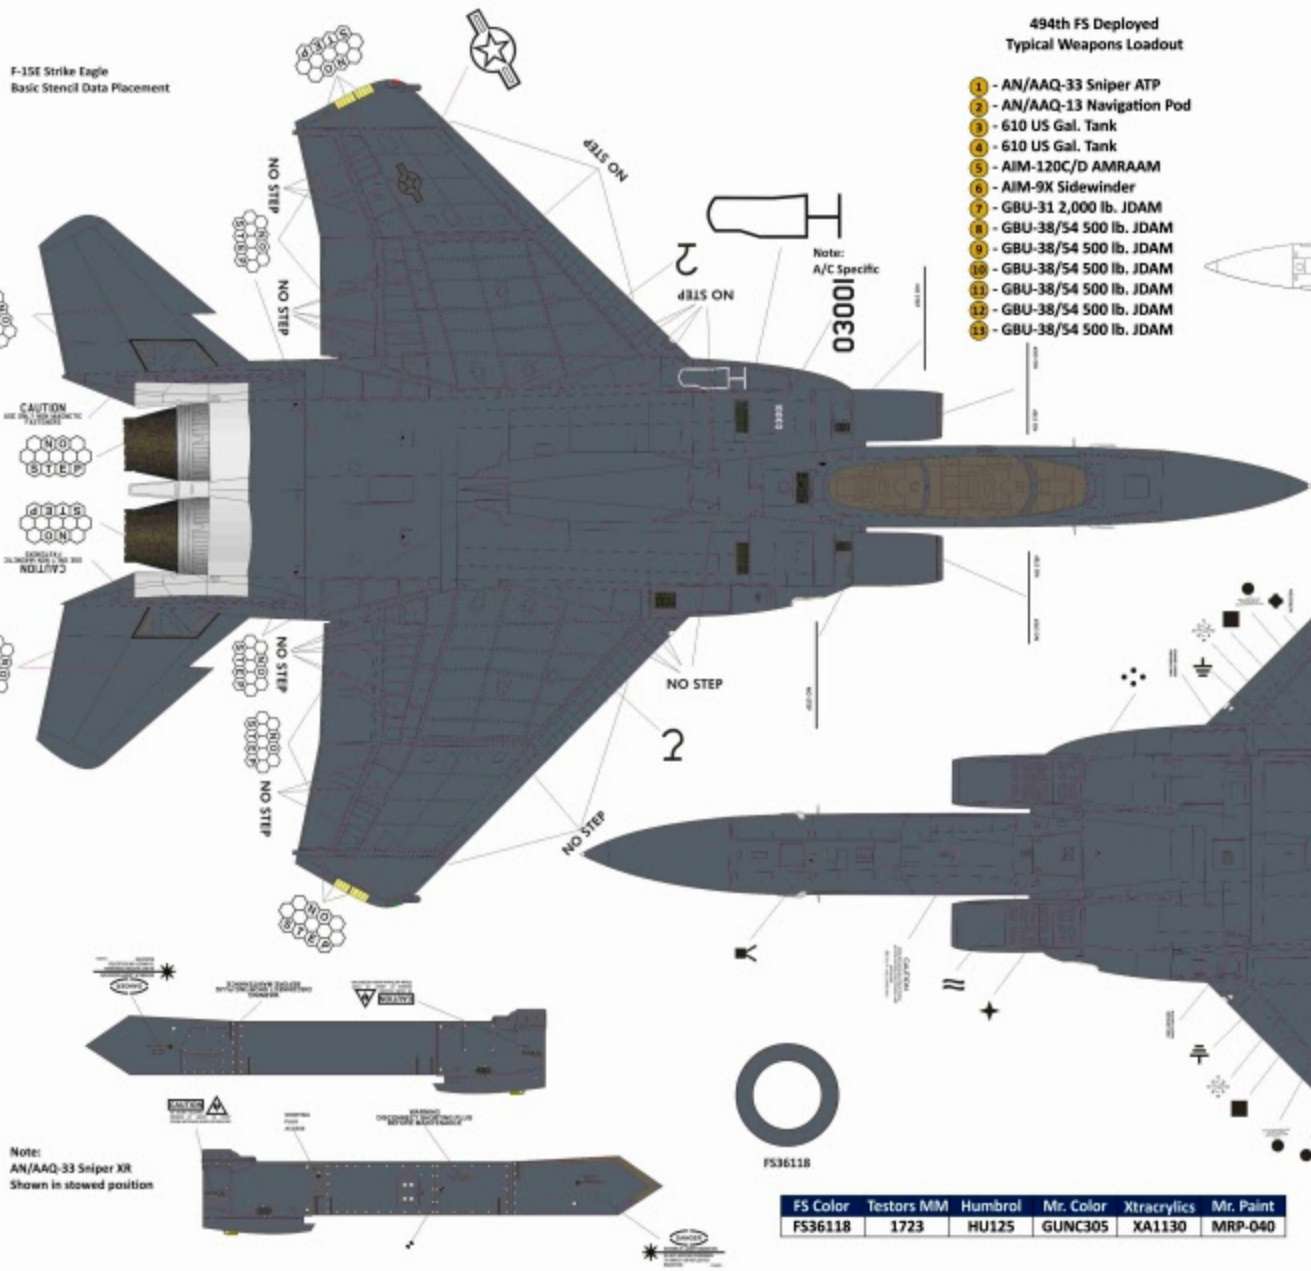

F-15E Strike Eagle
Basic Stencil Data Placement

494th FS Deployed
Typical Weapons Loadout

- 1 - AN/AAQ-33 Sniper ATP
- 2 - AN/AAQ-13 Navigation Pod
- 3 - 610 US Gal. Tank
- 4 - 610 US Gal. Tank
- 5 - AIM-120C/D AMRAAM
- 6 - AIM-9X Sidewinder
- 7 - GBU-31 2,000 lb. JDAM
- 8 - GBU-38/54 500 lb. JDAM
- 9 - GBU-38/54 500 lb. JDAM
- 10 - GBU-38/54 500 lb. JDAM
- 11 - GBU-38/54 500 lb. JDAM
- 12 - GBU-38/54 500 lb. JDAM
- 13 - GBU-38/54 500 lb. JDAM