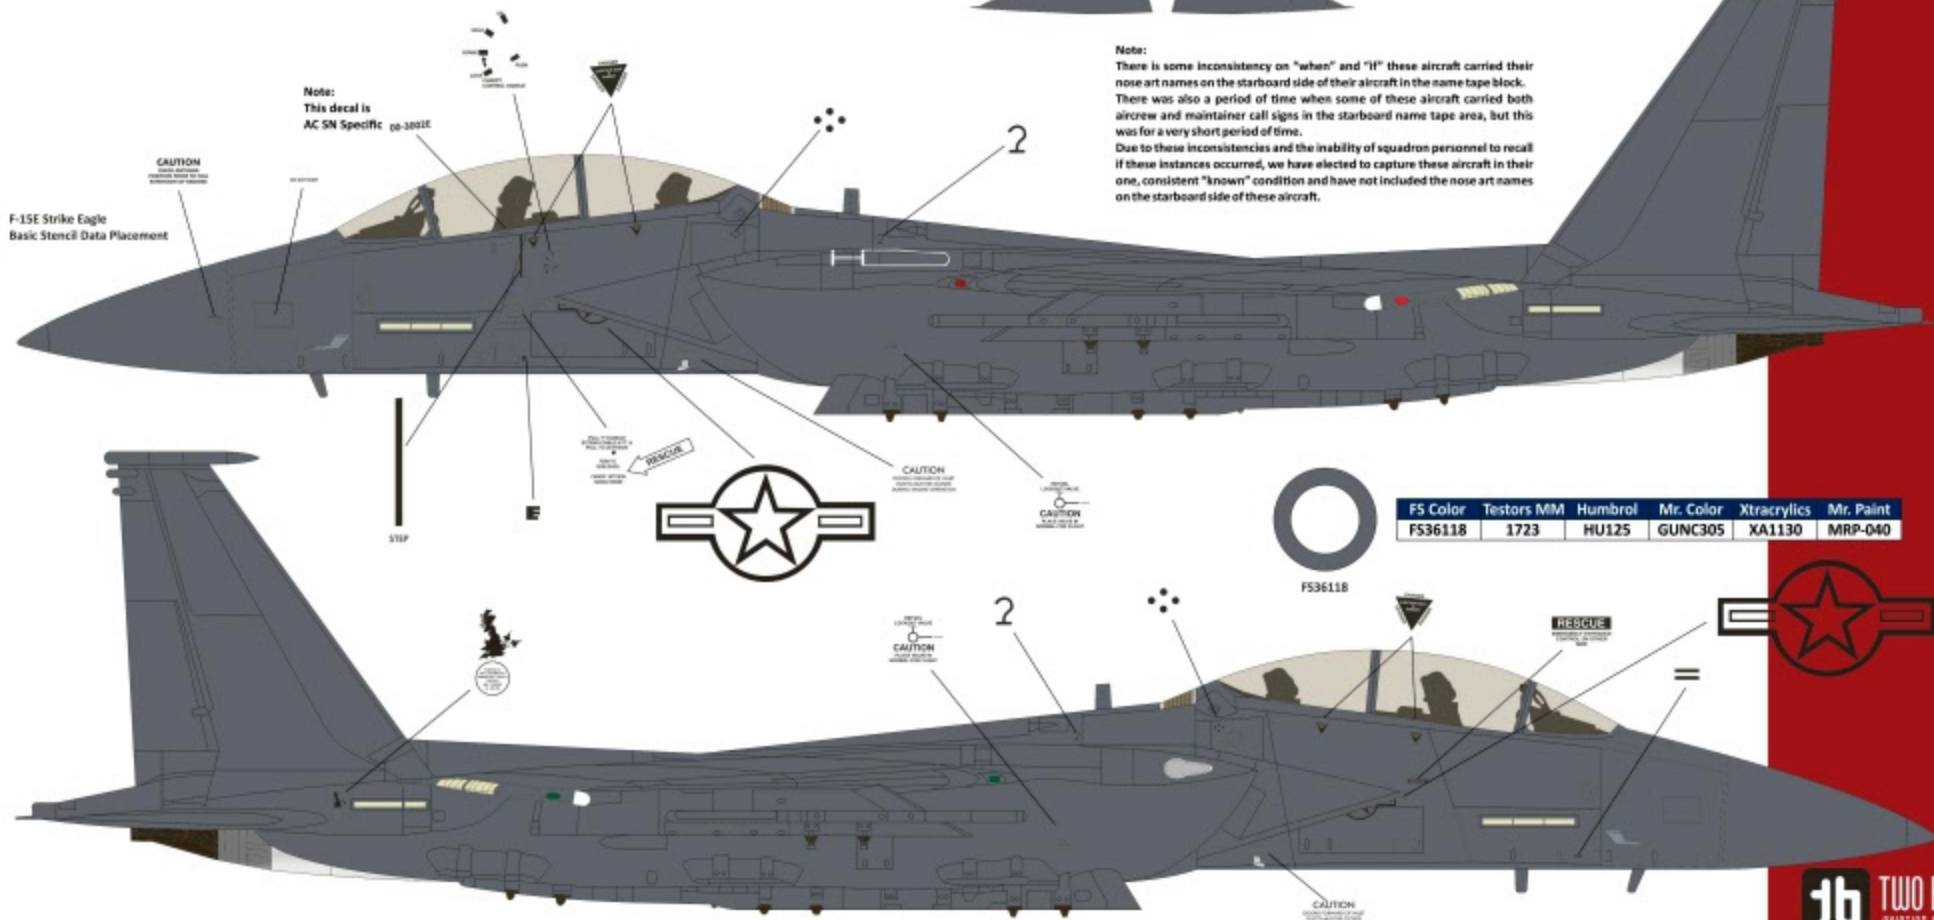

Nose Gear Strut & Door

Note:
This decal is
AC SN Specific 00-30212

F-15E Strike Eagle
Basic Stencil Data Placement

Note:
There is some inconsistency on "when" and "if" these aircraft carried their
nose art names on the starboard side of their aircraft in the name tape block.
There was also a period of time when some of these aircraft carried both
aircrew and maintainer call signs in the starboard name tape area, but this
was for a very short period of time.
Due to these inconsistencies and the inability of squadron personnel to recall
if these instances occurred, we have elected to capture these aircraft in their
one, consistent "known" condition and have not included the nose art names
on the starboard side of these aircraft.

Fs Color	Testors MM	Humbrol	Mr. Color	Xtracrylics	Mr. Paint
FS36118	1723	HU125	GUNC305	XA1130	MRP-040