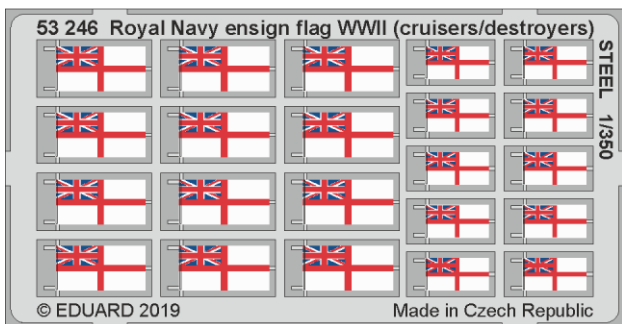

Royal Navy ensign flag WWII (cruisers/destroyers)

eduard

53 246

1/350

detail set for 1/350 kit • sada detailů pro stavebnici 1/350