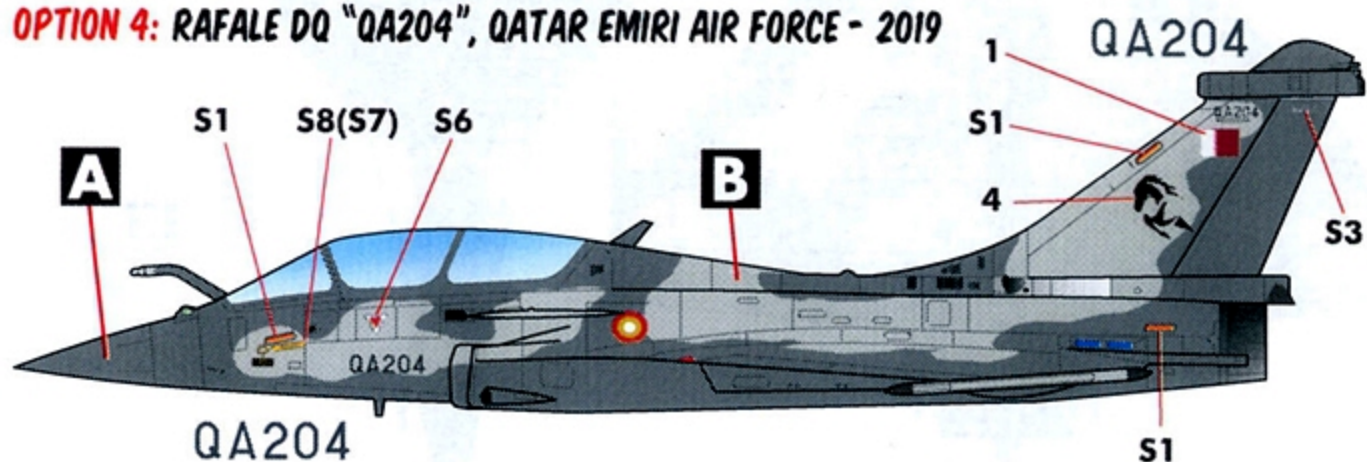

OPTION 4: RAFALE DQ "QA204", QATAR EMIRI AIR FORCE - 2019