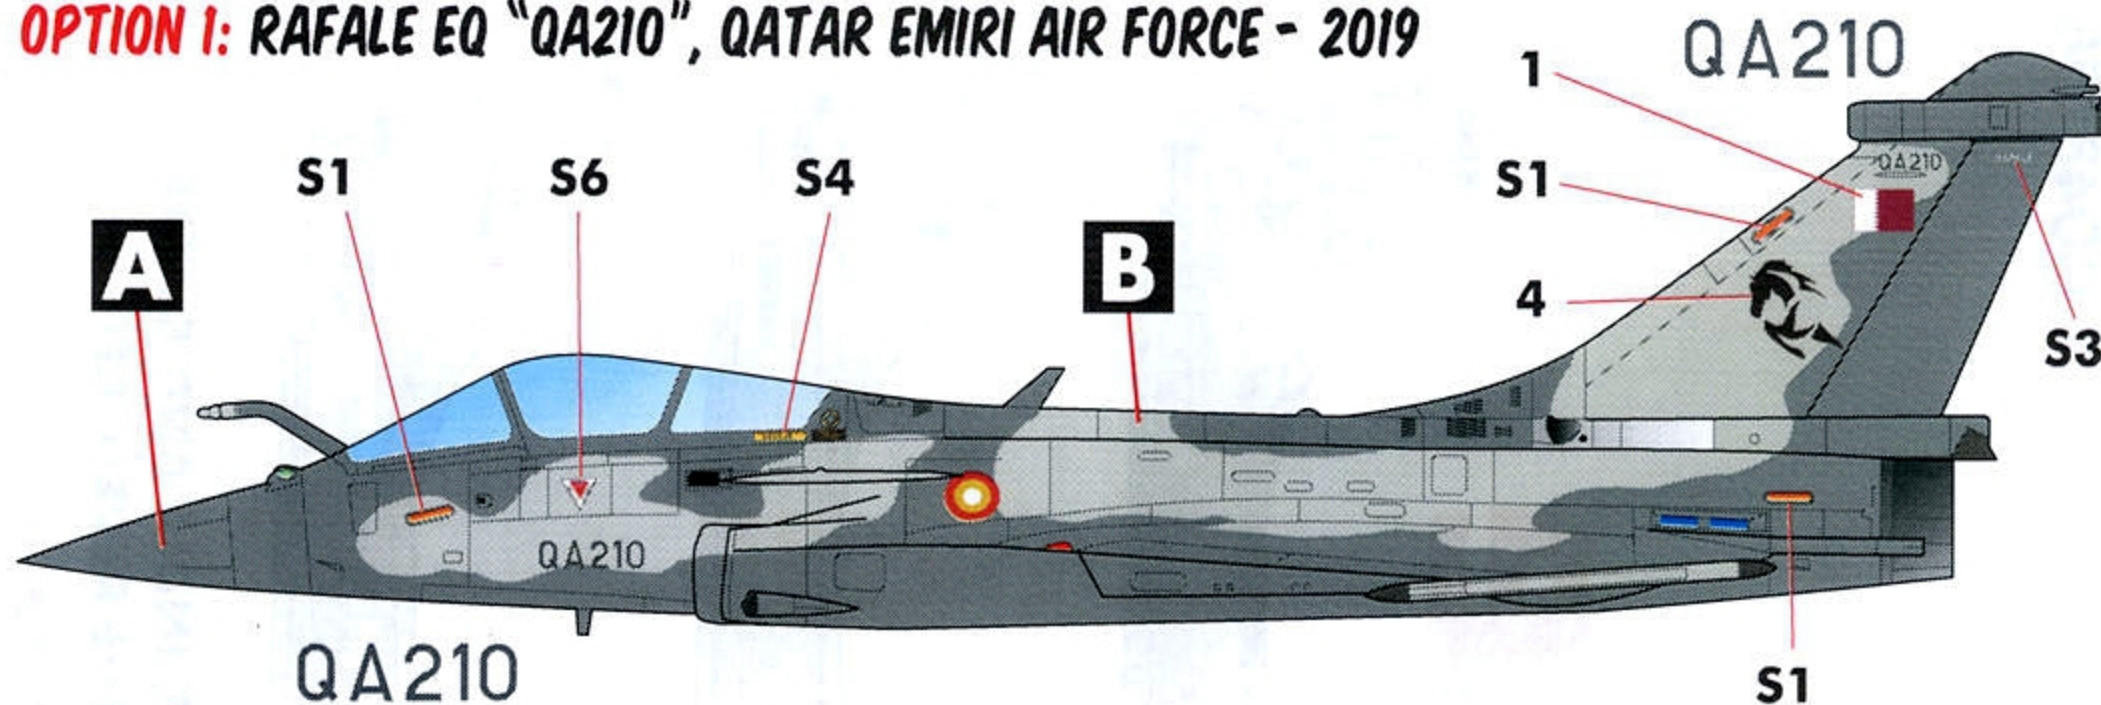

Caracal Models

CD48156

DASSAULT Rafale

**MARKINGS FOR EGYPT, INDIA AND QATAR
DESIGNED FOR THE REVELL KIT**

1/48 SCALE

DECALS PRINTED BY

COPYRIGHT 2020 CARACAL MODELS - ALL RIGHTS RESERVED

OPTION 1: RAFALE EQ "QA210", QATAR EMIRI AIR FORCE - 2019

**ALTERNATIVE SERIALS:
QA218 - QA220**

RAFALE EQ IS THE QATARI-SPECIFIC VARIANT OF THE RAFALE E. PLEASE STUDY THE PHOTOS AT OUR REFERENCE SITE SO YOU CAN MODIFY THE KIT AS NECESSARY.

OPTION 2: RAFALE EM "EM07", EGYPTIAN AIR FORCE - 2019

THE SCRIPT ON THE FUSELAGE READS "TAHYA MASR" (LONG LIVE EGYPT) AND WAS APPLIED TO A FEW RAFALE EM.

OPTION 3: RAFALE E "BS001", INDIAN AIR FORCE - 2020

THE FIRST INDIAN SINGLE-SEAT RAFALE HAD NOT YET FLOWN WHEN THIS DECAL WAS DESIGNED (JANUARY 2020) ITS SERIAL WILL BE BS001.