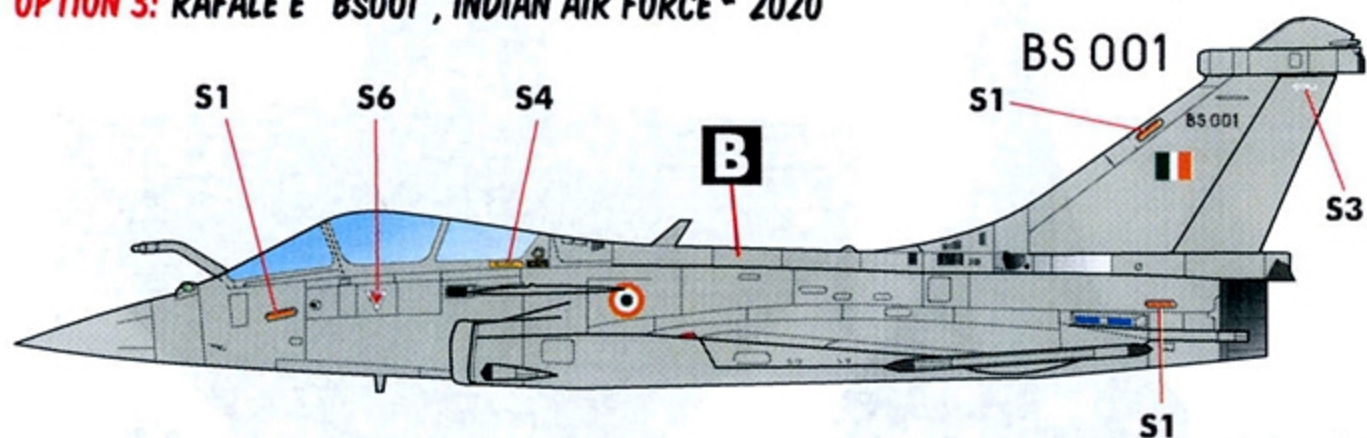

Caracal Models

CD48156

DASSAULT Rafale

**MARKINGS FOR EGYPT, INDIA AND QATAR
DESIGNED FOR THE REVELL KIT**

1/48 SCALE

DECALS PRINTED BY

COPYRIGHT 2020 CARACAL MODELS - ALL RIGHTS RESERVED

OPTION 1: RAFALE EQ "QA210", QATAR EMIRI AIR FORCE - 2019

**ALTERNATIVE SERIALS:
QA218 - QA220**

RAFALE EQ IS THE QATARI-SPECIFIC VARIANT OF THE RAFALE E. PLEASE STUDY THE PHOTOS AT OUR REFERENCE SITE SO YOU CAN MODIFY THE KIT AS NECESSARY.

OPTION 2: RAFALE EM "EM07", EGYPTIAN AIR FORCE - 2019

THE SCRIPT ON THE FUSELAGE READS "TAHYA MASR" (LONG LIVE EGYPT) AND WAS APPLIED TO A FEW RAFALE EM.

OPTION 3: RAFALE E "BS001", INDIAN AIR FORCE - 2020

THE FIRST INDIAN SINGLE-SEAT RAFALE HAD NOT YET FLOWN WHEN THIS DECAL WAS DESIGNED (JANUARY 2020) ITS SERIAL WILL BE BS001.