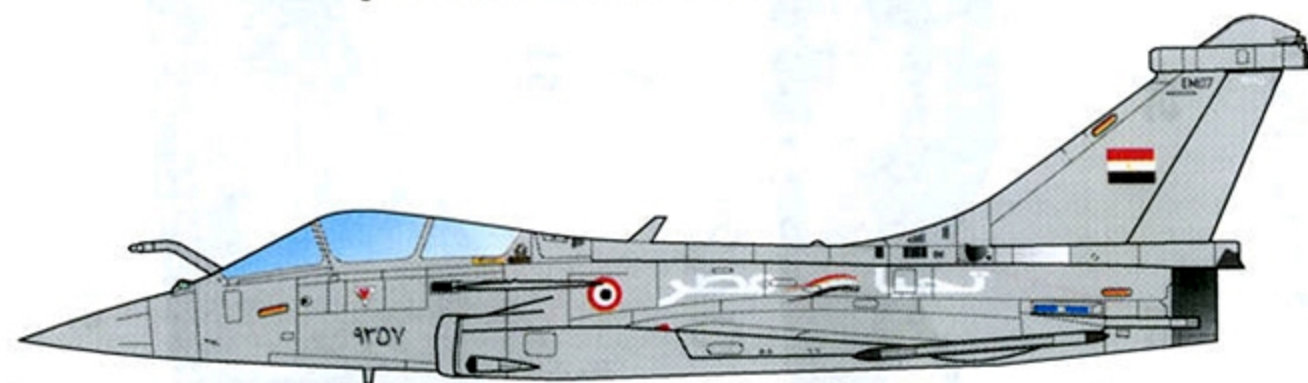

Caracal Models

CD48156

DASSAULT Rafale

**MARKINGS FOR EGYPT, INDIA AND QATAR
DESIGNED FOR THE REVELL KIT**

1/48 SCALE

DECALS PRINTED BY

COPYRIGHT 2020 CARACAL MODELS - ALL RIGHTS RESERVED

OPTION 1: RAFALE EQ "QA210", QATAR EMIRI AIR FORCE - 2019

**ALTERNATIVE SERIALS:
QA218 - QA220**

RAFALE EQ IS THE QATARI-SPECIFIC VARIANT OF THE RAFALE E. PLEASE STUDY THE PHOTOS AT OUR REFERENCE SITE SO YOU CAN MODIFY THE KIT AS NECESSARY.

OPTION 2: RAFALE EM "EM07", EGYPTIAN AIR FORCE - 2019

THE SCRIPT ON THE FUSELAGE READS "TAHYA MASR" (LONG LIVE EGYPT) AND WAS APPLIED TO A FEW RAFALE EM.

OPTION 3: RAFALE E "BS001", INDIAN AIR FORCE - 2020

THE FIRST INDIAN SINGLE-SEAT RAFALE HAD NOT YET FLOWN WHEN THIS DECAL WAS DESIGNED (JANUARY 2020) ITS SERIAL WILL BE BS001.