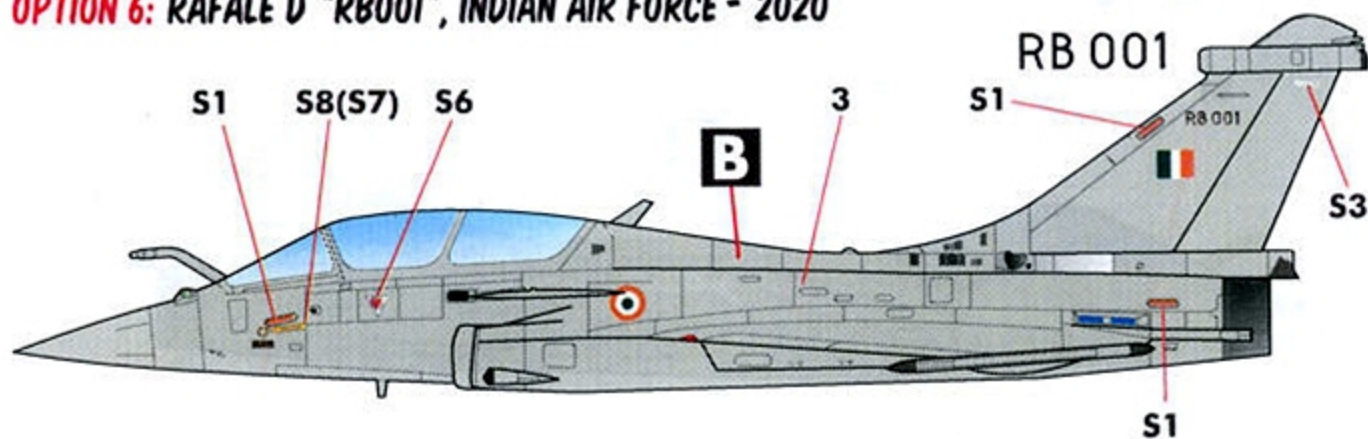

OPTION 6: RAFALE D "RB001", INDIAN AIR FORCE - 2020