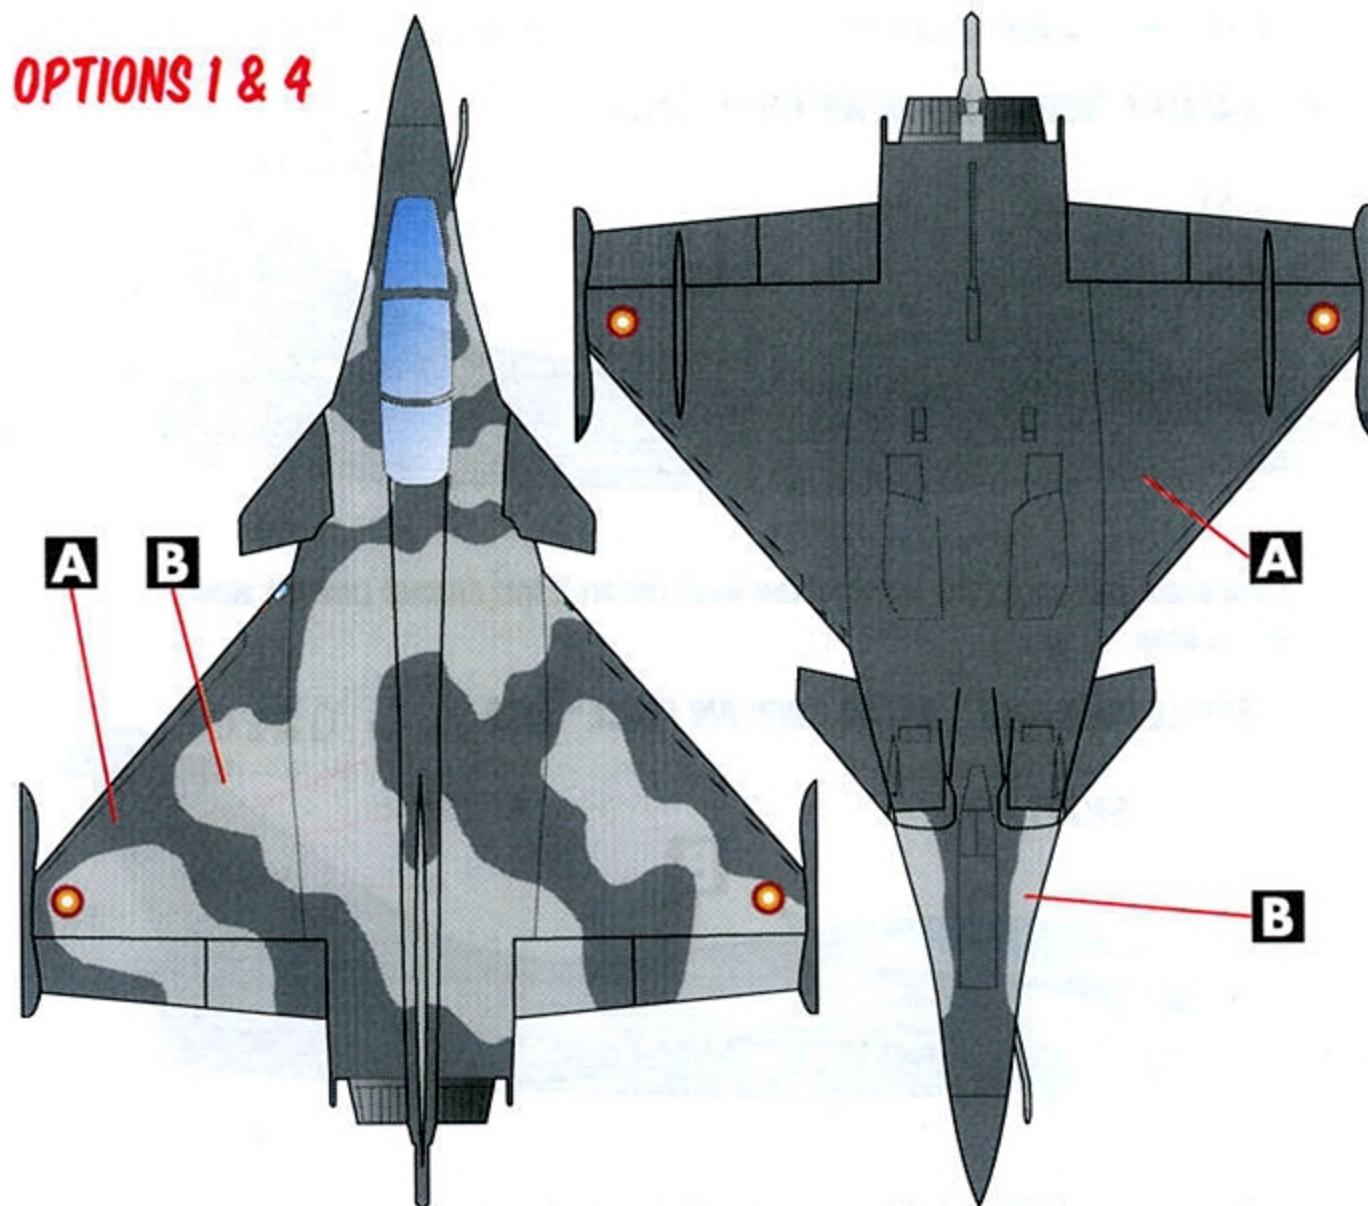

Caracal Models

CD48156

DASSAULT Rafale

**MARKINGS FOR EGYPT, INDIA AND QATAR
DESIGNED FOR THE REVELL KIT**

1/48 SCALE

DECALS PRINTED BY

COPYRIGHT 2020 CARACAL MODELS - ALL RIGHTS RESERVED

OPTION 1: RAFALE EQ "QA210", QATAR EMIRI AIR FORCE - 2019

THE SCRIPT ON THE FUSELAGE READS "TAHYA MASR" (LONG LIVE EGYPT) AND WAS APPLIED TO A FEW RAFALE EM.

OPTION 3: RAFALE E "BS001", INDIAN AIR FORCE - 2020

THE FIRST INDIAN SINGLE-SEAT RAFALE HAD NOT YET FLOWN WHEN THIS DECAL WAS DESIGNED (JANUARY 2020) ITS SERIAL WILL BE BS001.

OPTION 4: RAFALE DQ "QA204", QATAR EMIRI AIR FORCE - 2019

OPTION 5: RAFALE DM "DM02", EGYPTIAN AIR FORCE - 2019

OPTION 6: RAFALE D "RB001", INDIAN AIR FORCE - 2020

OPTIONS 1 & 4

INDIAN AND EGYPTIAN RAFALES ARE PAINTED IN A SINGLE COLOR - APPLY APPROPRIATE NATIONAL INSIGNIA AT THE SAME LOCATIONS AS THE QATARI AIRCRAFT SHOWN ABOVE.