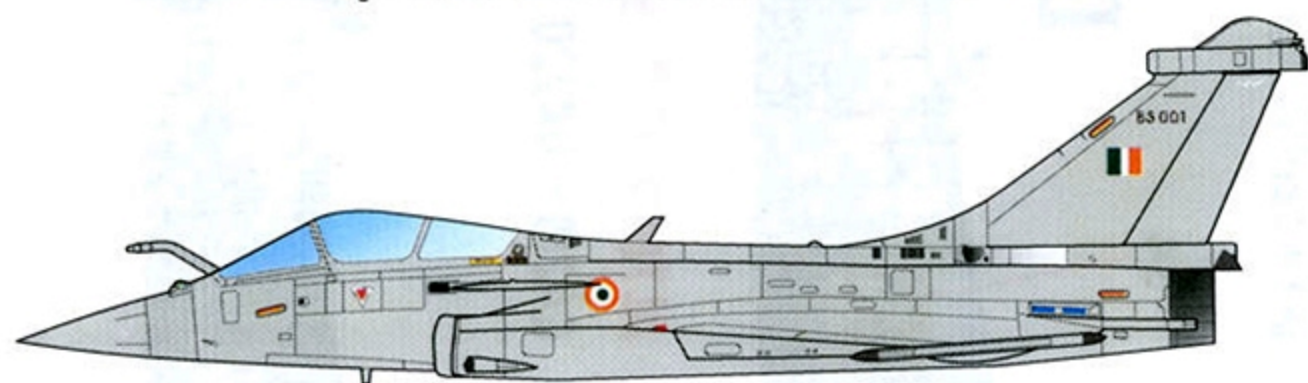

Caracal Models

CD48156

DASSAULT Rafale

**MARKINGS FOR EGYPT, INDIA AND QATAR
DESIGNED FOR THE REVELL KIT**

1/48 SCALE

DECALS PRINTED BY

COPYRIGHT 2020 CARACAL MODELS - ALL RIGHTS RESERVED

OPTION 1: RAFALE EQ "QA210", QATAR EMIRI AIR FORCE - 2019

**ALTERNATIVE SERIALS:
QA218 - QA220**

RAFALE EQ IS THE QATARI-SPECIFIC VARIANT OF THE RAFALE E. PLEASE STUDY THE PHOTOS AT OUR REFERENCE SITE SO YOU CAN MODIFY THE KIT AS NECESSARY.

OPTION 2: RAFALE EM "EM07", EGYPTIAN AIR FORCE - 2019

THE SCRIPT ON THE FUSELAGE READS "TAHYA MASR" (LONG LIVE EGYPT) AND WAS APPLIED TO A FEW RAFALE EM.

OPTION 3: RAFALE E "BS001", INDIAN AIR FORCE - 2020

THE FIRST INDIAN SINGLE-SEAT RAFALE HAD NOT YET FLOWN WHEN THIS DECAL WAS DESIGNED (JANUARY 2020) ITS SERIAL WILL BE BS001.