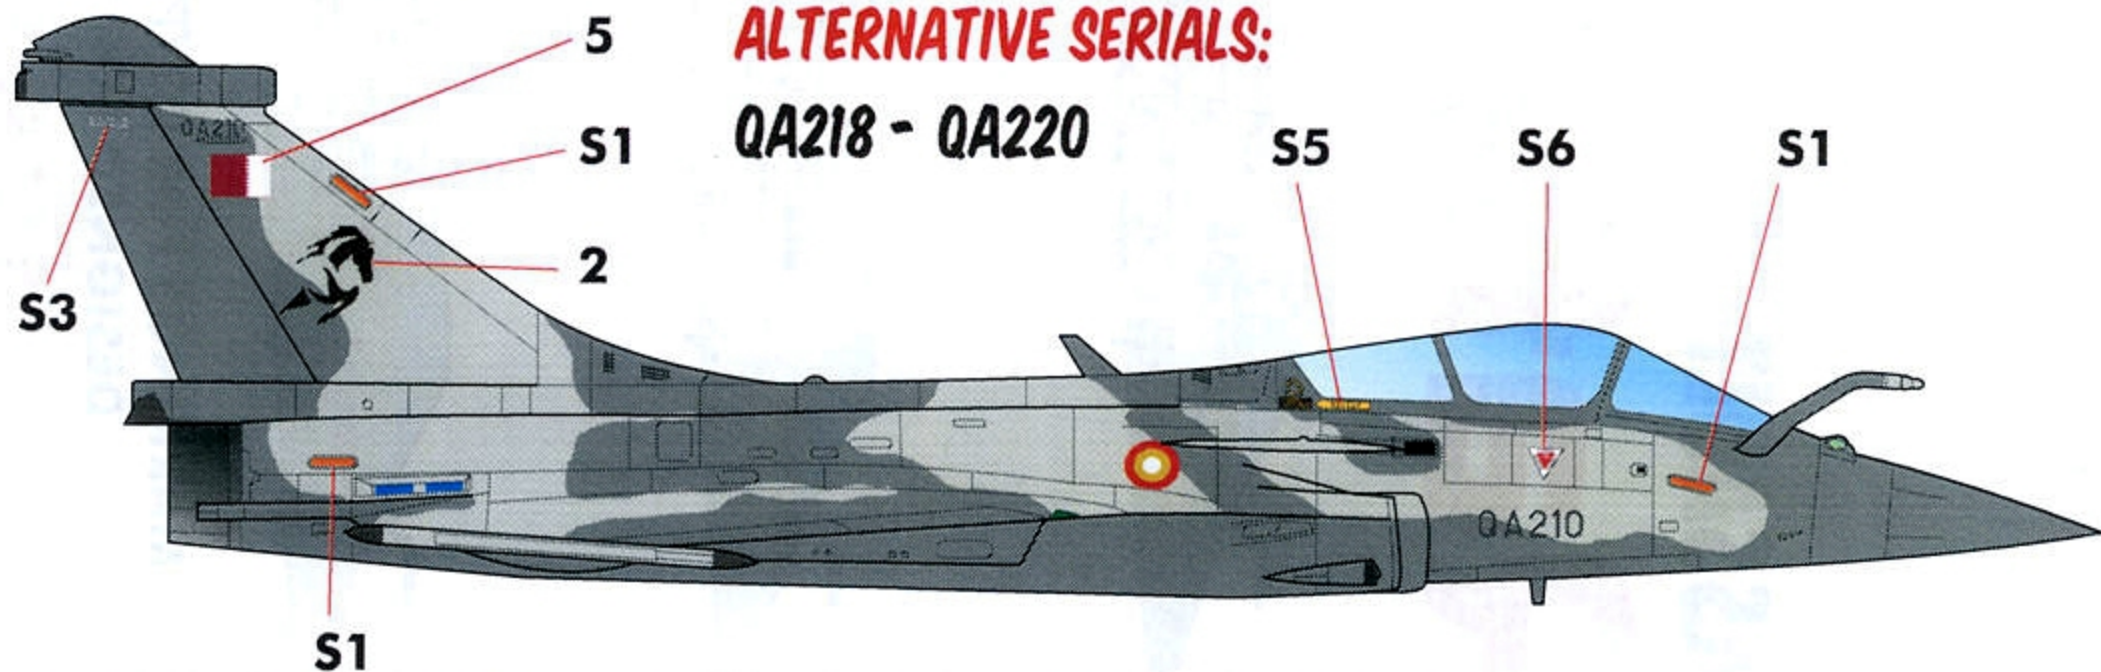

Caracal Models

CD48156

DASSAULT Rafale

**MARKINGS FOR EGYPT, INDIA AND QATAR
DESIGNED FOR THE REVELL KIT**

1/48 SCALE

DECALS PRINTED BY

COPYRIGHT 2020 CARACAL MODELS - ALL RIGHTS RESERVED

OPTION 1: RAFALE EQ "QA210", QATAR EMIRI AIR FORCE - 2019

**ALTERNATIVE SERIALS:
QA218 - QA220**

RAFALE EQ IS THE QATARI-SPECIFIC VARIANT OF THE RAFALE E. PLEASE STUDY THE PHOTOS AT OUR REFERENCE SITE SO YOU CAN MODIFY THE KIT AS NECESSARY.

OPTION 2: RAFALE EM "EM07", EGYPTIAN AIR FORCE - 2019

THE SCRIPT ON THE FUSELAGE READS "TAHYA MASR" (LONG LIVE EGYPT) AND WAS APPLIED TO A FEW RAFALE EM.

OPTION 3: RAFALE E "BS001", INDIAN AIR FORCE - 2020

THE FIRST INDIAN SINGLE-SEAT RAFALE HAD NOT YET FLOWN WHEN THIS DECAL WAS DESIGNED (JANUARY 2020) ITS SERIAL WILL BE BS001.