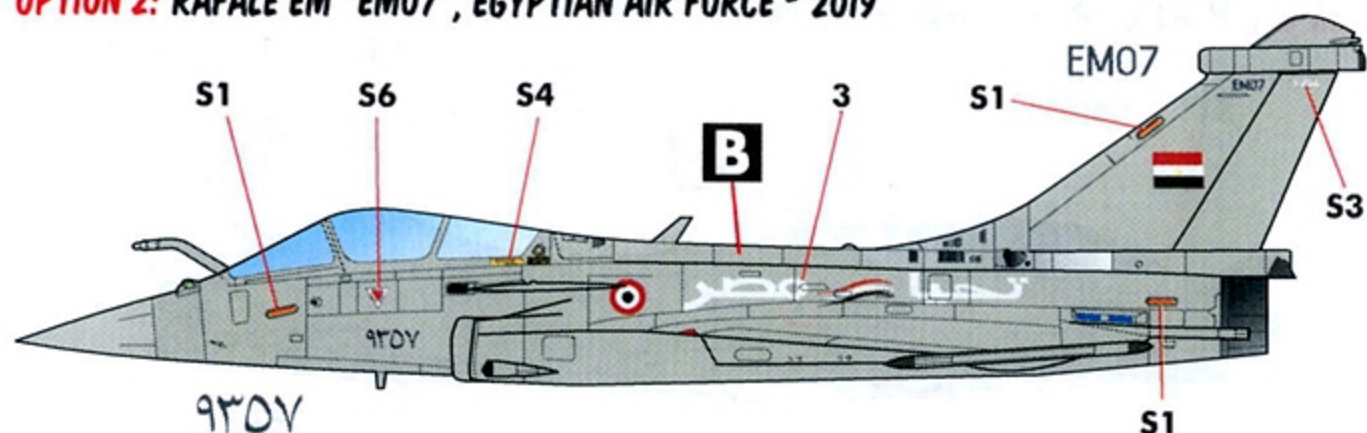

Caracal Models

CD48156

DASSAULT Rafale

**MARKINGS FOR EGYPT, INDIA AND QATAR
DESIGNED FOR THE REVELL KIT**

1/48 SCALE

DECALS PRINTED BY

COPYRIGHT 2020 CARACAL MODELS - ALL RIGHTS RESERVED

OPTION 1: RAFALE EQ "QA210", QATAR EMIRI AIR FORCE - 2019

**ALTERNATIVE SERIALS:
QA218 - QA220**

RAFALE EQ IS THE QATARI-SPECIFIC VARIANT OF THE RAFALE E. PLEASE STUDY THE PHOTOS AT OUR REFERENCE SITE SO YOU CAN MODIFY THE KIT AS NECESSARY.

OPTION 2: RAFALE EM "EM07", EGYPTIAN AIR FORCE - 2019

THE SCRIPT ON THE FUSELAGE READS "TAHYA MASR" (LONG LIVE EGYPT) AND WAS APPLIED TO A FEW RAFALE EM.

OPTION 3: RAFALE E "BS001", INDIAN AIR FORCE - 2020

THE FIRST INDIAN SINGLE-SEAT RAFALE HAD NOT YET FLOWN WHEN THIS DECAL WAS DESIGNED (JANUARY 2020) ITS SERIAL WILL BE BS001.