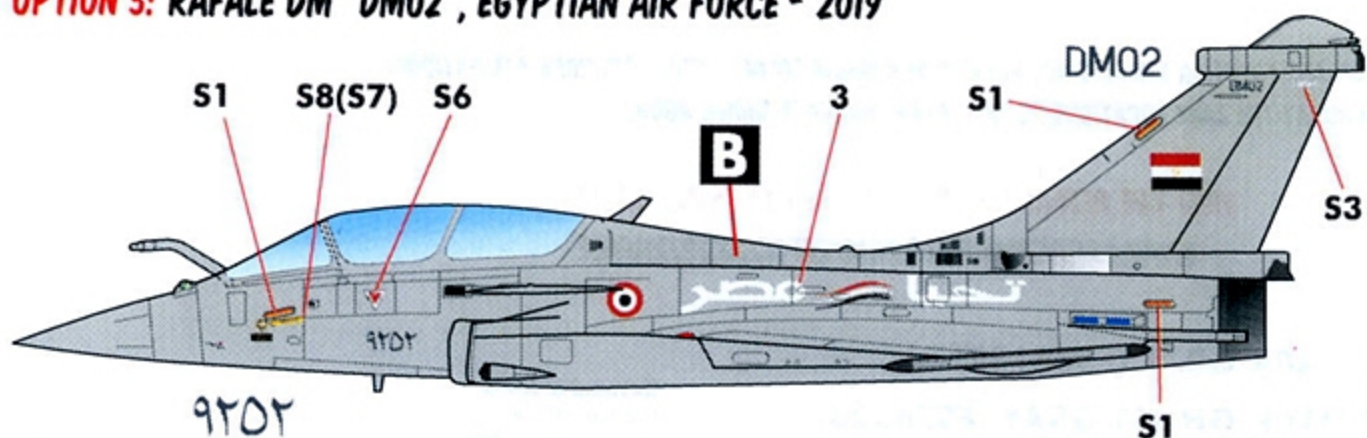

OPTION 5: RAFALE DM "DM02", EGYPTIAN AIR FORCE - 2019