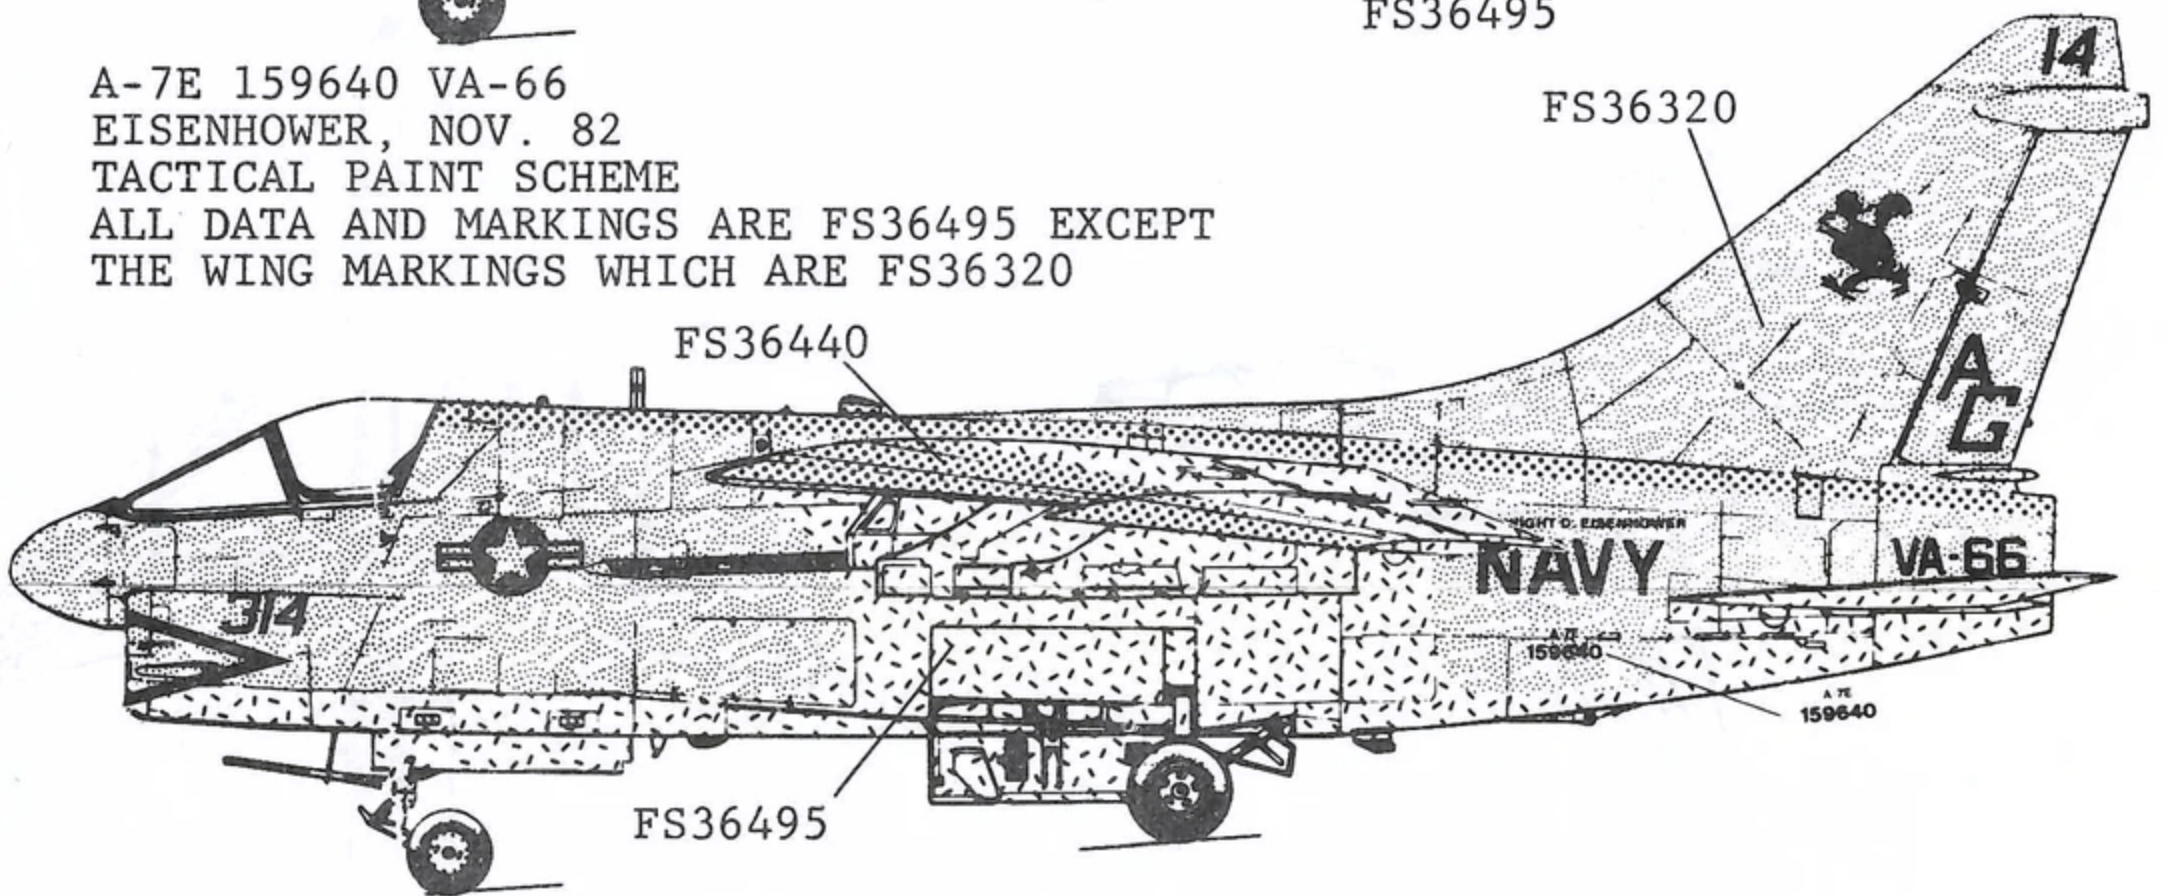

A-7E 158665 VA-25
 FIST OF THE FLEET, DEC. 82
 OVERALL UPPER AIRCRAFT IS LT. GULL GRAY FS36440
 OVERALL LOWER AIRCRAFT IS WHITE
 MARKINGS AND DATA ARE FS35237
 EXCEPT JET INTAKE W/O WORDS AND RESCUE ARROWS

NATIONAL INSIGNIAS UPPER PORT
 AND LOWER STARBOARD WINGS

STANDARD A-7 DATA

A-7E 157485 VA-27
 CORAL SEA, OCT. 82 LEMOORE N.A.S.
 TACTICAL PAINT SCHEME
 ALL DATA AND MARKINGS ARE FS36495 EXCEPT
 THE WING MARKINGS WHICH ARE FS36320
 AND 07 ON TAIL WHICH IS DARK BLUE

A-7E 159640 VA-66
 EISENHOWER, NOV. 82
 TACTICAL PAINT SCHEME
 ALL DATA AND MARKINGS ARE FS36495 EXCEPT
 THE WING MARKINGS WHICH ARE FS36320

VA-66

VA-27