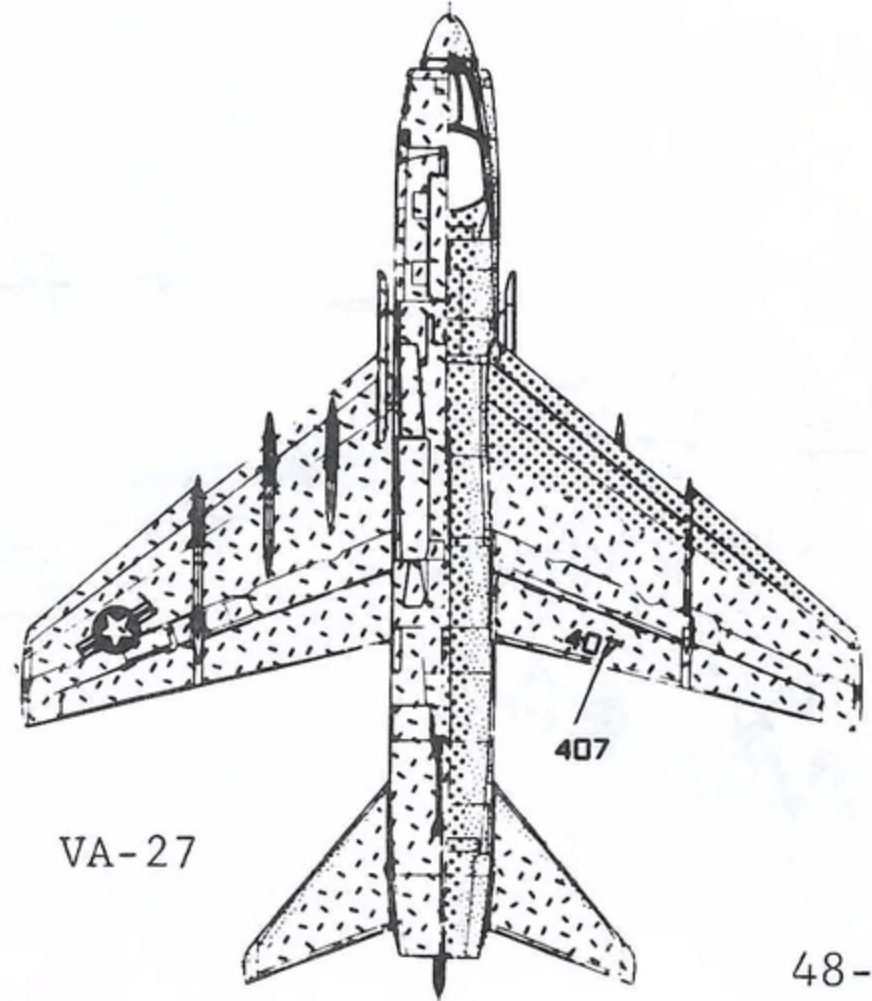

A-7E 158665 VA-25
 FIST OF THE FLEET, DEC. 82
 OVERALL UPPER AIRCRAFT IS LT. GULL GRAY FS36440
 OVERALL LOWER AIRCRAFT IS WHITE
 MARKINGS AND DATA ARE FS35237
 EXCEPT JET INTAKE W/O WORDS AND RESCUE ARROWS

NATIONAL INSIGNIAS UPPER PORT
 AND LOWER STARBOARD WINGS

STANDARD A-7 DATA

A-7E 157485 VA-27
 CORAL SEA, OCT. 82 LEMOORE N.A.S.
 TACTICAL PAINT SCHEME
 ALL DATA AND MARKINGS ARE FS36495 EXCEPT
 THE WING MARKINGS WHICH ARE FS36320
 AND 07 ON TAIL WHICH IS DARK BLUE

A-7E 159640 VA-66
 EISENHOWER, NOV. 82
 TACTICAL PAINT SCHEME
 ALL DATA AND MARKINGS ARE FS36495 EXCEPT
 THE WING MARKINGS WHICH ARE FS36320

VA-66

VA-27