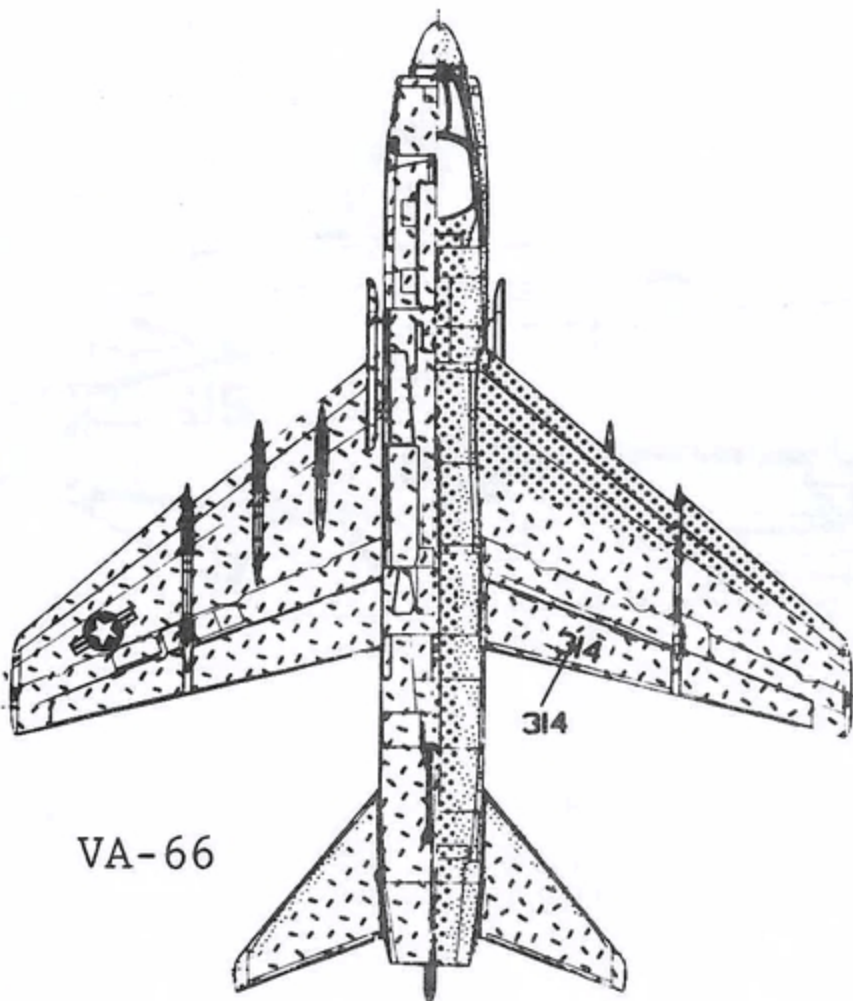

A-7E 158665 VA-25
 FIST OF THE FLEET, DEC. 82
 OVERALL UPPER AIRCRAFT IS LT. GULL GRAY FS36440
 OVERALL LOWER AIRCRAFT IS WHITE
 MARKINGS AND DATA ARE FS35237
 EXCEPT JET INTAKE W/O WORDS AND RESCUE ARROWS

NATIONAL INSIGNIAS UPPER PORT
 AND LOWER STARBOARD WINGS

STANDARD A-7 DATA

A-7E 157485 VA-27
 CORAL SEA, OCT. 82 LEMOORE N.A.S.
 TACTICAL PAINT SCHEME
 ALL DATA AND MARKINGS ARE FS36495 EXCEPT
 THE WING MARKINGS WHICH ARE FS36320
 AND 07 ON TAIL WHICH IS DARK BLUE

A-7E 159640 VA-66
 EISENHOWER, NOV. 82
 TACTICAL PAINT SCHEME
 ALL DATA AND MARKINGS ARE FS36495 EXCEPT
 THE WING MARKINGS WHICH ARE FS36320

VA-66

VA-27