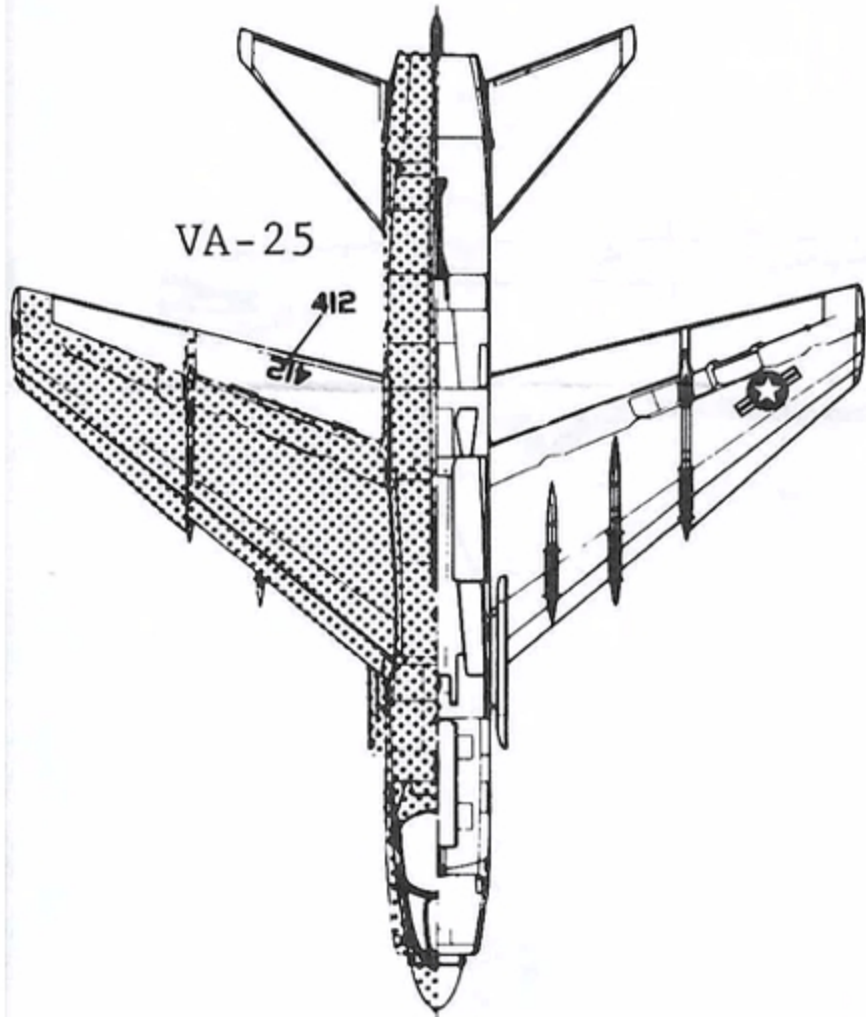

A-7E 158665 VA-25
 FIST OF THE FLEET, DEC. 82
 OVERALL UPPER AIRCRAFT IS LT. GULL GRAY FS36440
 OVERALL LOWER AIRCRAFT IS WHITE
 MARKINGS AND DATA ARE FS35237
 EXCEPT JET INTAKE W/O WORDS AND RESCUE ARROWS

NATIONAL INSIGNIAS UPPER PORT
 AND LOWER STARBOARD WINGS

STANDARD A-7 DATA

A-7E 157485 VA-27
 CORAL SEA, OCT. 82 LEMOORE N.A.S.
 TACTICAL PAINT SCHEME
 ALL DATA AND MARKINGS ARE FS36495 EXCEPT
 THE WING MARKINGS WHICH ARE FS36320
 AND 07 ON TAIL WHICH IS DARK BLUE

A-7E 159640 VA-66
 EISENHOWER, NOV. 82
 TACTICAL PAINT SCHEME
 ALL DATA AND MARKINGS ARE FS36495 EXCEPT
 THE WING MARKINGS WHICH ARE FS36320

VA-66

VA-27