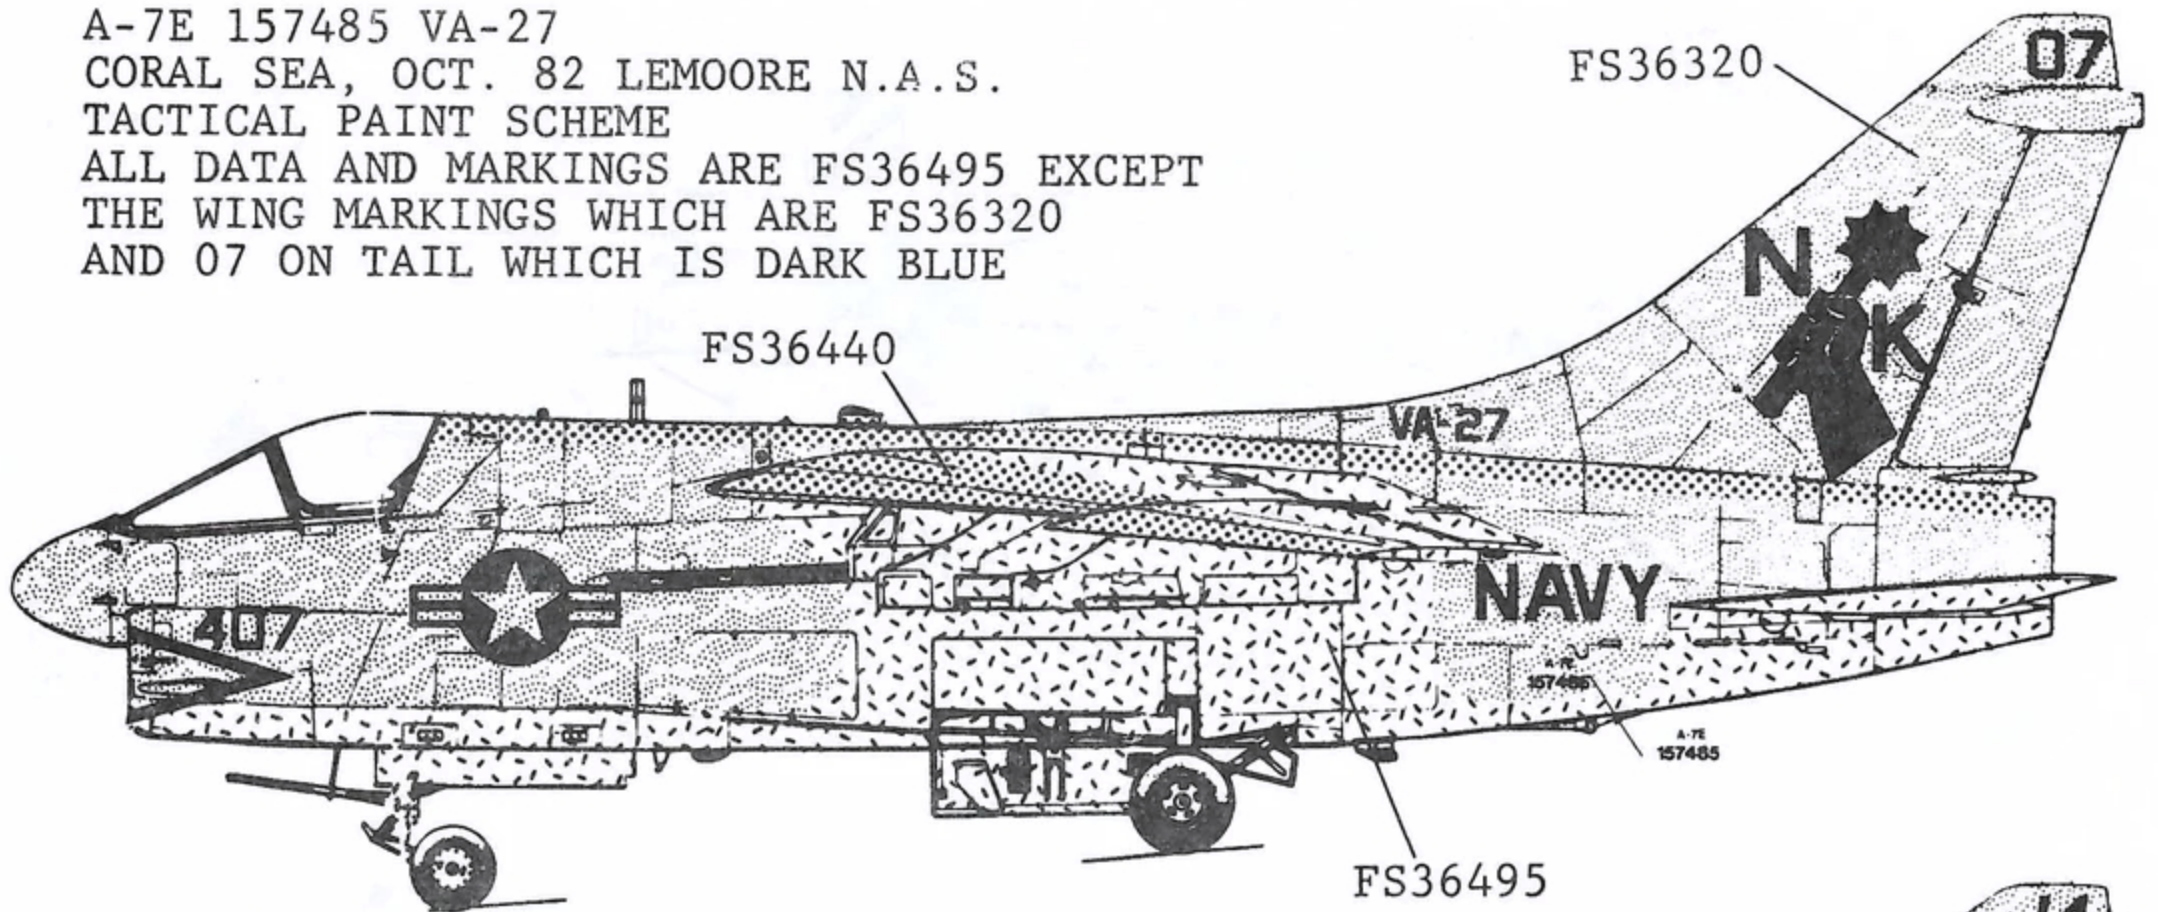

A-7E 158665 VA-25
 FIST OF THE FLEET, DEC. 82
 OVERALL UPPER AIRCRAFT IS LT. GULL GRAY FS36440
 OVERALL LOWER AIRCRAFT IS WHITE
 MARKINGS AND DATA ARE FS35237
 EXCEPT JET INTAKE W/O WORDS AND RESCUE ARROWS

NATIONAL INSIGNIAS UPPER PORT
 AND LOWER STARBOARD WINGS

STANDARD A-7 DATA

A-7E 157485 VA-27
 CORAL SEA, OCT. 82 LEMOORE N.A.S.
 TACTICAL PAINT SCHEME
 ALL DATA AND MARKINGS ARE FS36495 EXCEPT
 THE WING MARKINGS WHICH ARE FS36320
 AND 07 ON TAIL WHICH IS DARK BLUE

A-7E 159640 VA-66
 EISENHOWER, NOV. 82
 TACTICAL PAINT SCHEME
 ALL DATA AND MARKINGS ARE FS36495 EXCEPT
 THE WING MARKINGS WHICH ARE FS36320

VA-66

VA-27