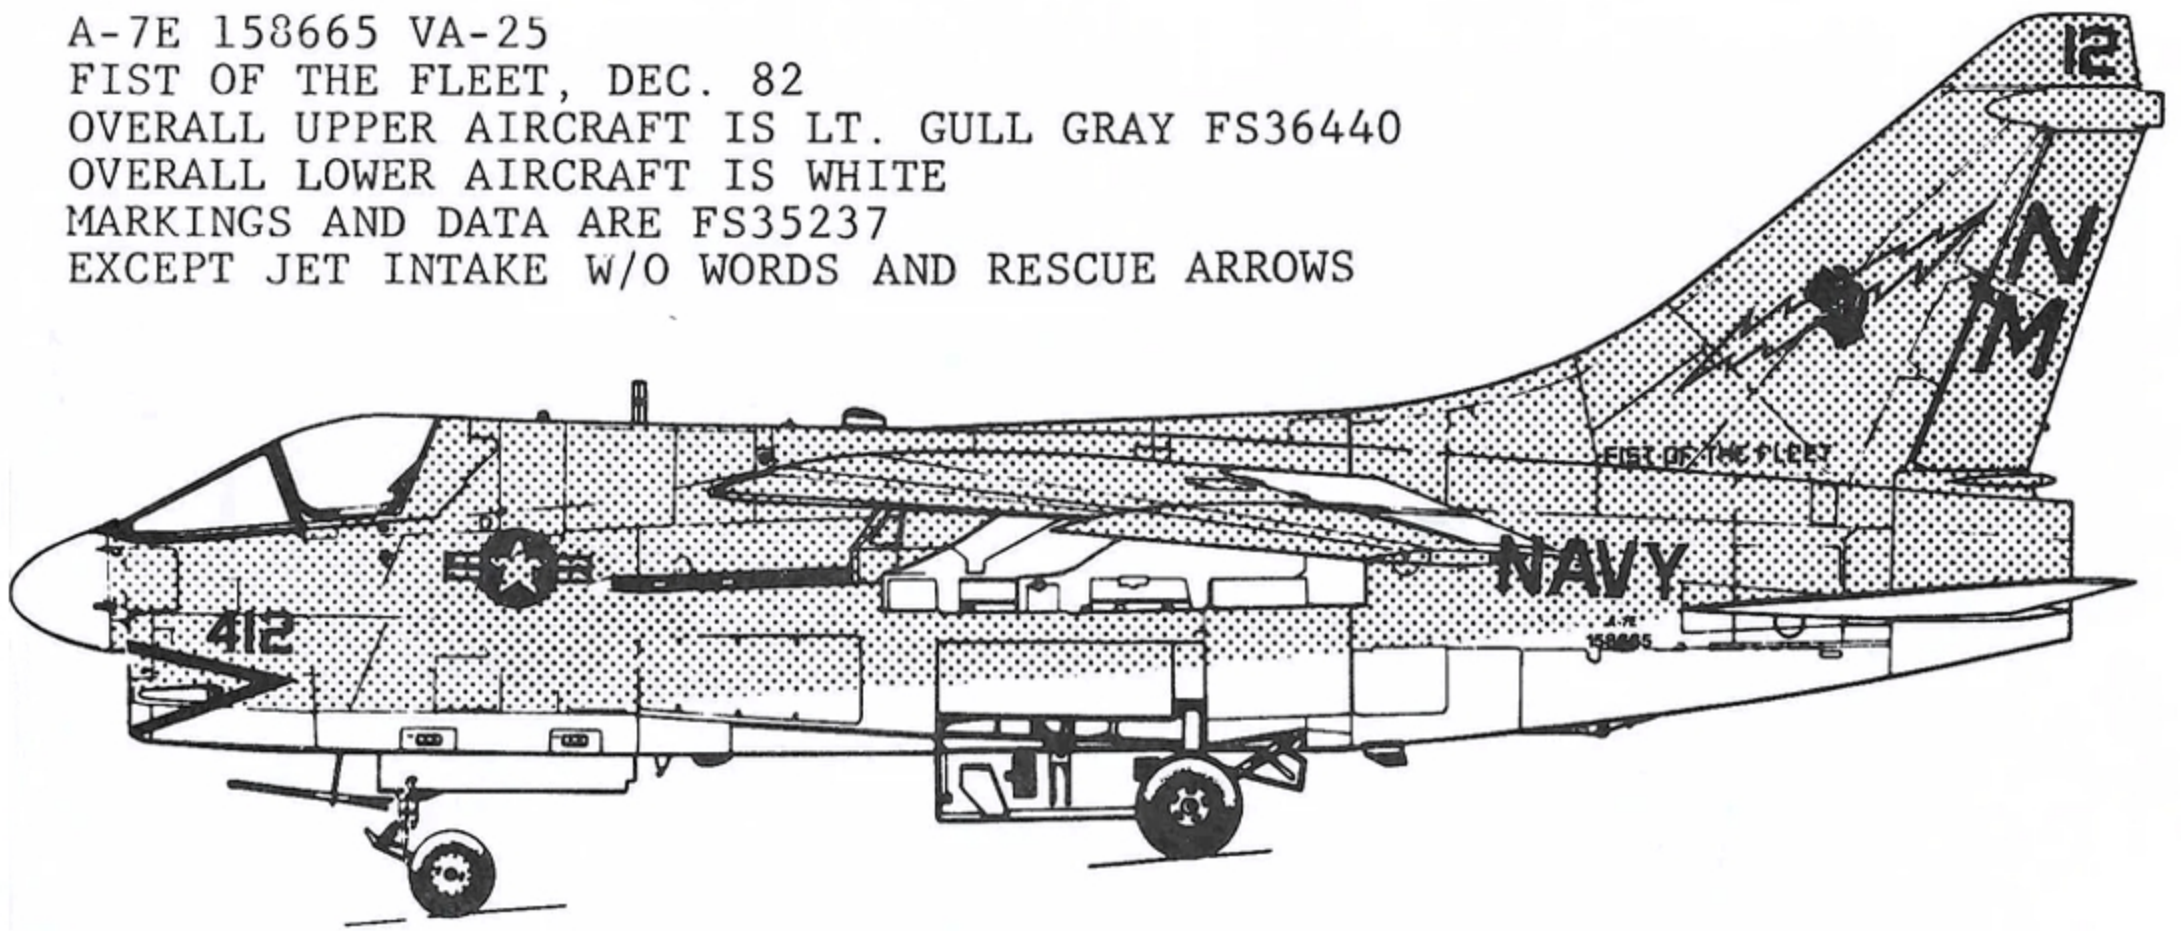

A-7E 158665 VA-25
 FIST OF THE FLEET, DEC. 82
 OVERALL UPPER AIRCRAFT IS LT. GULL GRAY FS36440
 OVERALL LOWER AIRCRAFT IS WHITE
 MARKINGS AND DATA ARE FS35237
 EXCEPT JET INTAKE W/O WORDS AND RESCUE ARROWS

NATIONAL INSIGNIAS UPPER PORT
 AND LOWER STARBOARD WINGS

STANDARD A-7 DATA

A-7E 157485 VA-27
 CORAL SEA, OCT. 82 LEMOORE N.A.S.
 TACTICAL PAINT SCHEME
 ALL DATA AND MARKINGS ARE FS36495 EXCEPT
 THE WING MARKINGS WHICH ARE FS36320
 AND 07 ON TAIL WHICH IS DARK BLUE

A-7E 159640 VA-66
 EISENHOWER, NOV. 82
 TACTICAL PAINT SCHEME
 ALL DATA AND MARKINGS ARE FS36495 EXCEPT
 THE WING MARKINGS WHICH ARE FS36320

VA-66

VA-27