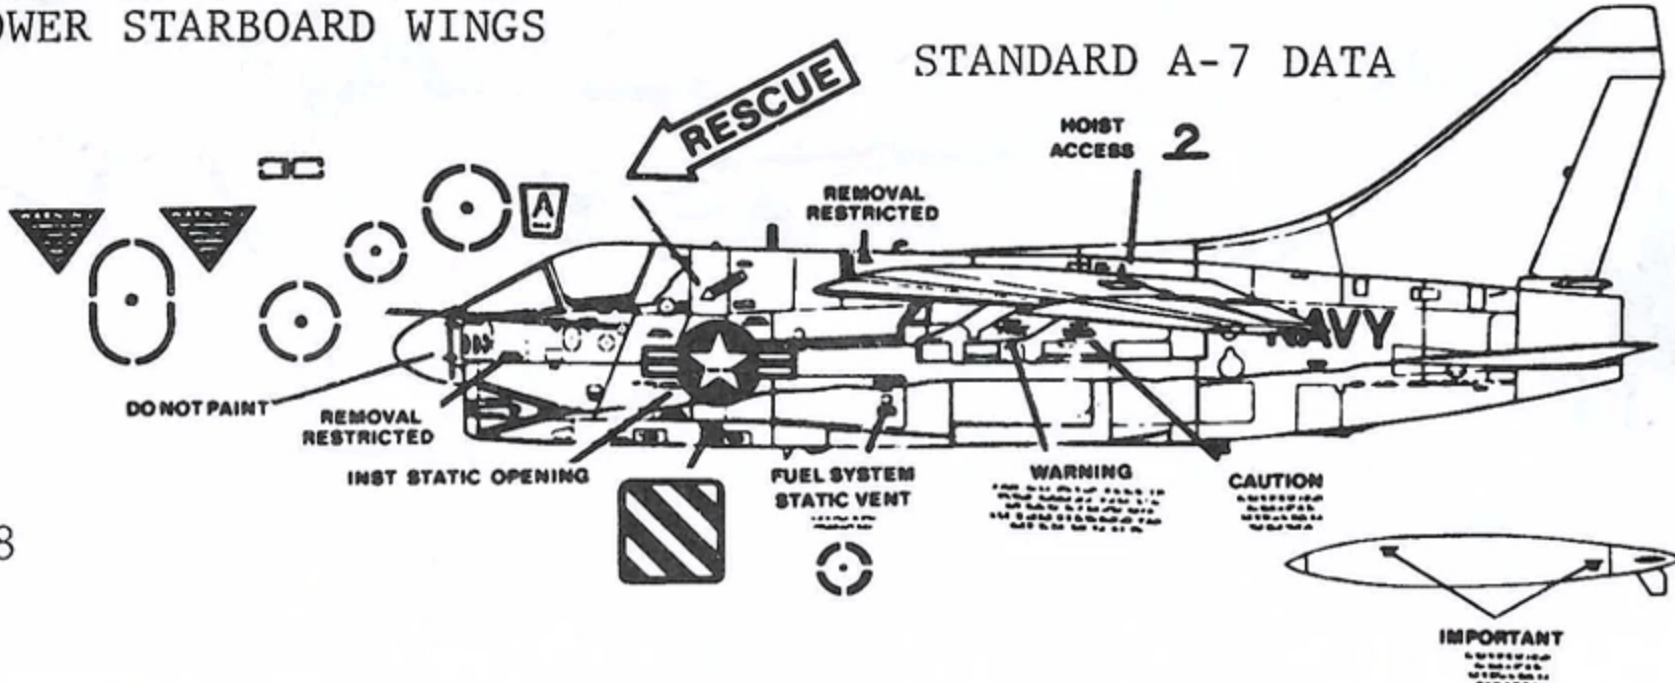

A-7E 158665 VA-25
 FIST OF THE FLEET, DEC. 82
 OVERALL UPPER AIRCRAFT IS LT. GULL GRAY FS36440
 OVERALL LOWER AIRCRAFT IS WHITE
 MARKINGS AND DATA ARE FS35237
 EXCEPT JET INTAKE W/O WORDS AND RESCUE ARROWS

NATIONAL INSIGNIAS UPPER PORT
 AND LOWER STARBOARD WINGS

STANDARD A-7 DATA

A-7E 157485 VA-27
 CORAL SEA, OCT. 82 LEMOORE N.A.S.
 TACTICAL PAINT SCHEME
 ALL DATA AND MARKINGS ARE FS36495 EXCEPT
 THE WING MARKINGS WHICH ARE FS36320
 AND 07 ON TAIL WHICH IS DARK BLUE

A-7E 159640 VA-66
 EISENHOWER, NOV. 82
 TACTICAL PAINT SCHEME
 ALL DATA AND MARKINGS ARE FS36495 EXCEPT
 THE WING MARKINGS WHICH ARE FS36320

VA-66

VA-27