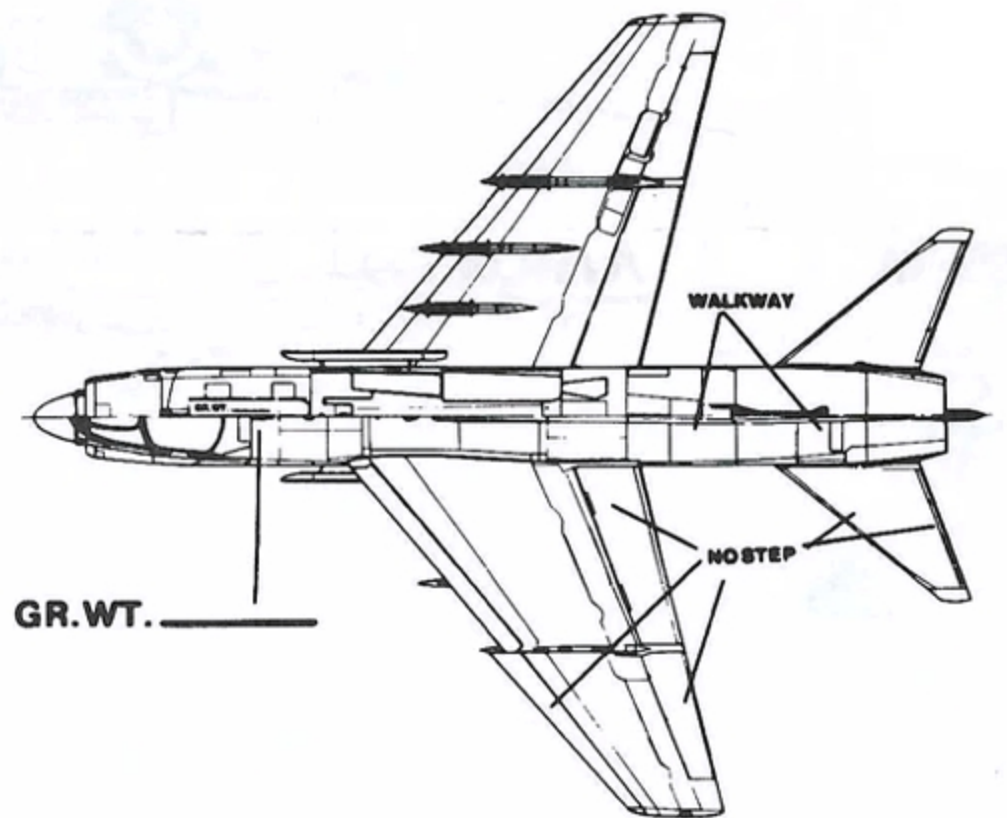

A-7E 158665 VA-25
 FIST OF THE FLEET, DEC. 82
 OVERALL UPPER AIRCRAFT IS LT. GULL GRAY FS36440
 OVERALL LOWER AIRCRAFT IS WHITE
 MARKINGS AND DATA ARE FS35237
 EXCEPT JET INTAKE W/O WORDS AND RESCUE ARROWS

NATIONAL INSIGNIAS UPPER PORT
 AND LOWER STARBOARD WINGS

STANDARD A-7 DATA

A-7E 157485 VA-27
 CORAL SEA, OCT. 82 LEMOORE N.A.S.
 TACTICAL PAINT SCHEME
 ALL DATA AND MARKINGS ARE FS36495 EXCEPT
 THE WING MARKINGS WHICH ARE FS36320
 AND 07 ON TAIL WHICH IS DARK BLUE

A-7E 159640 VA-66
 EISENHOWER, NOV. 82
 TACTICAL PAINT SCHEME
 ALL DATA AND MARKINGS ARE FS36495 EXCEPT
 THE WING MARKINGS WHICH ARE FS36320

VA-66

VA-27