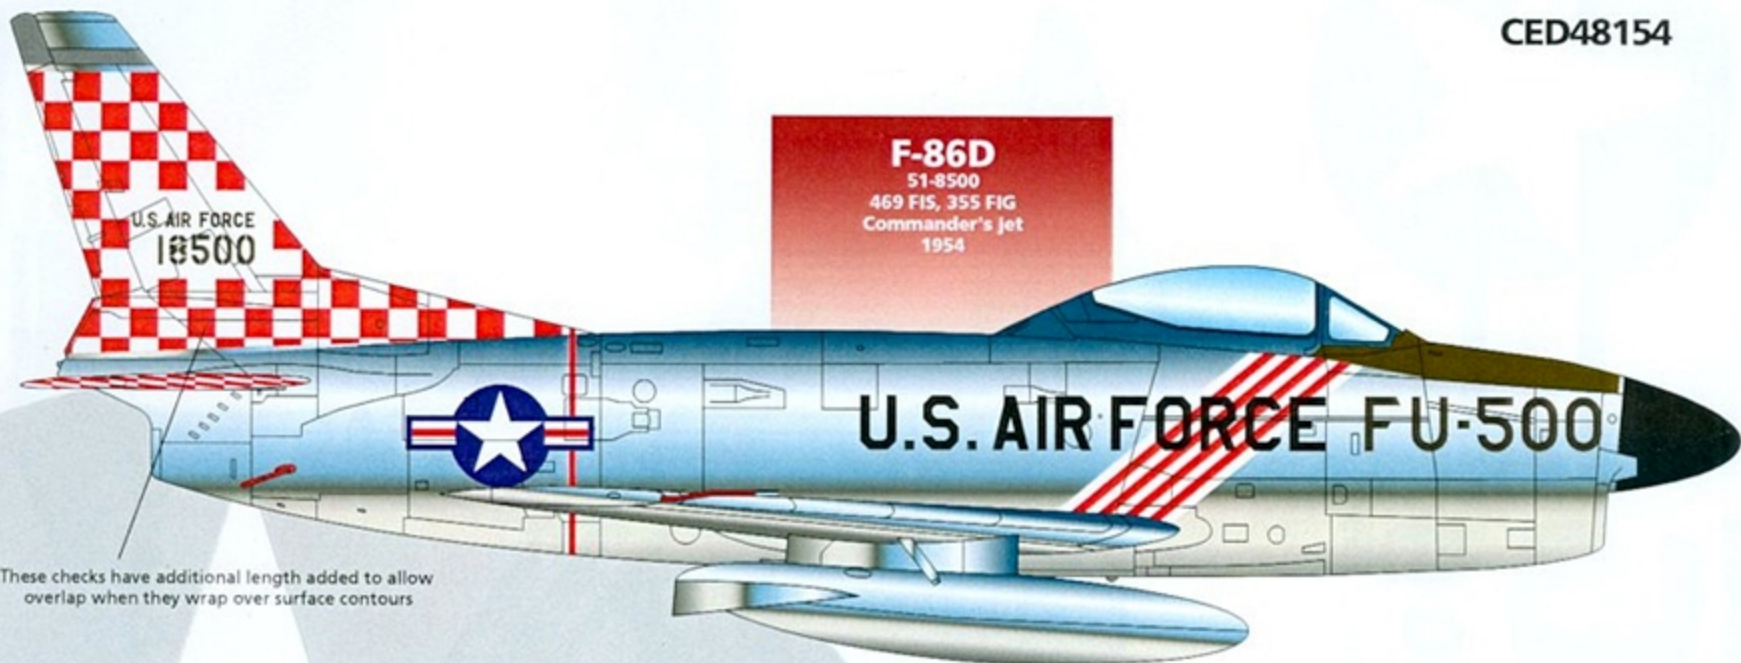

LIMITED EDITION!

CED48154

F-86 Sabre Dog

Part 2: 469 FIS Commander, 1954

Recommended kit:
Revell Germany F-86D

**Cutting
Edge**

MODELWORKS

P.O. Box 3956
Merrifield, VA 22116
USA
www.meteorprod.com

F-86D
51-8500
469 FIS, 355 FIG
Commander's Jet
1954

These checks have additional length added to allow overlap when they wrap over surface contours

Cutting Edge[®]

MODELWORKS

Note top of 'F' overlaps onto slat