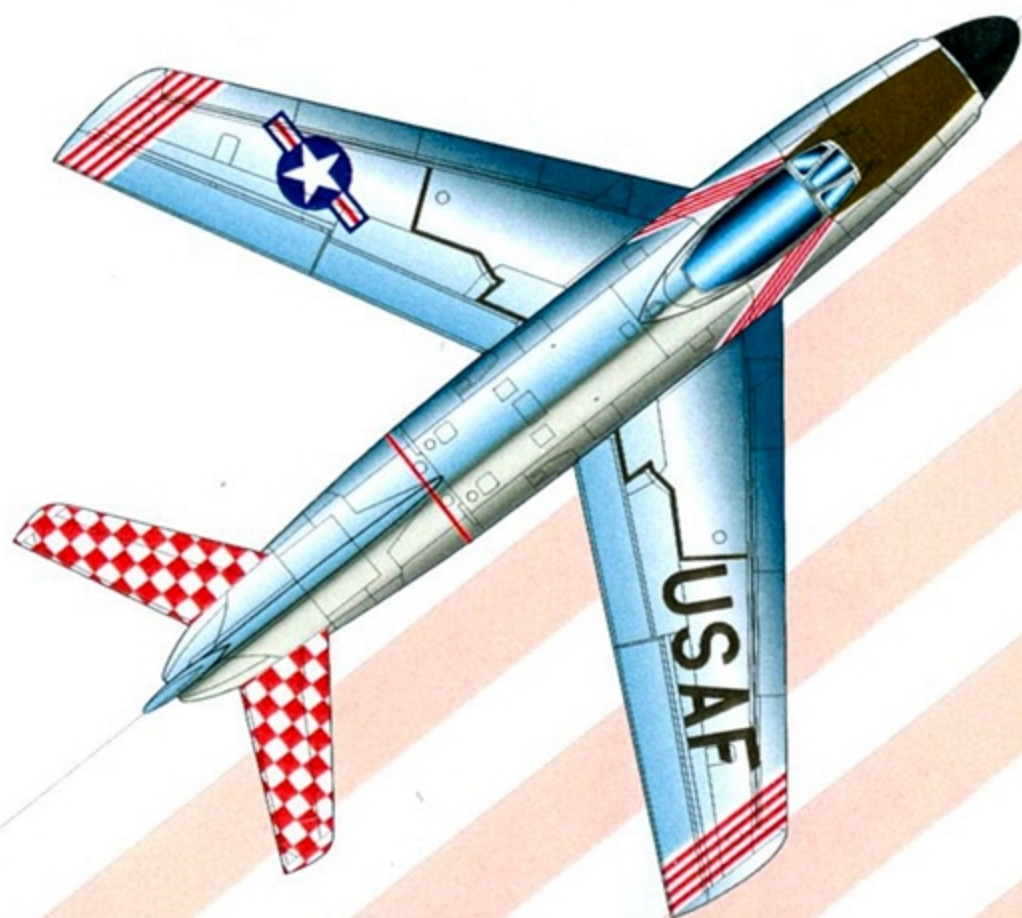

LIMITED EDITION!

CED48154

F-86 Sabre Dog

Part 2: 469 FIS Commander, 1954

Recommended kit:
Revell Germany F-86D

**Cutting
Edge**

MODELWORKS

P.O. Box 3956
Merrifield, VA 22116
USA
www.meteorprod.com

F-86D
51-8500
469 FIS, 355 FIG
Commander's Jet
1954

These checks have additional length added to allow overlap when they wrap over surface contours

Cutting Edge[®]

MODELWORKS

Note top of 'F' overlaps onto slat