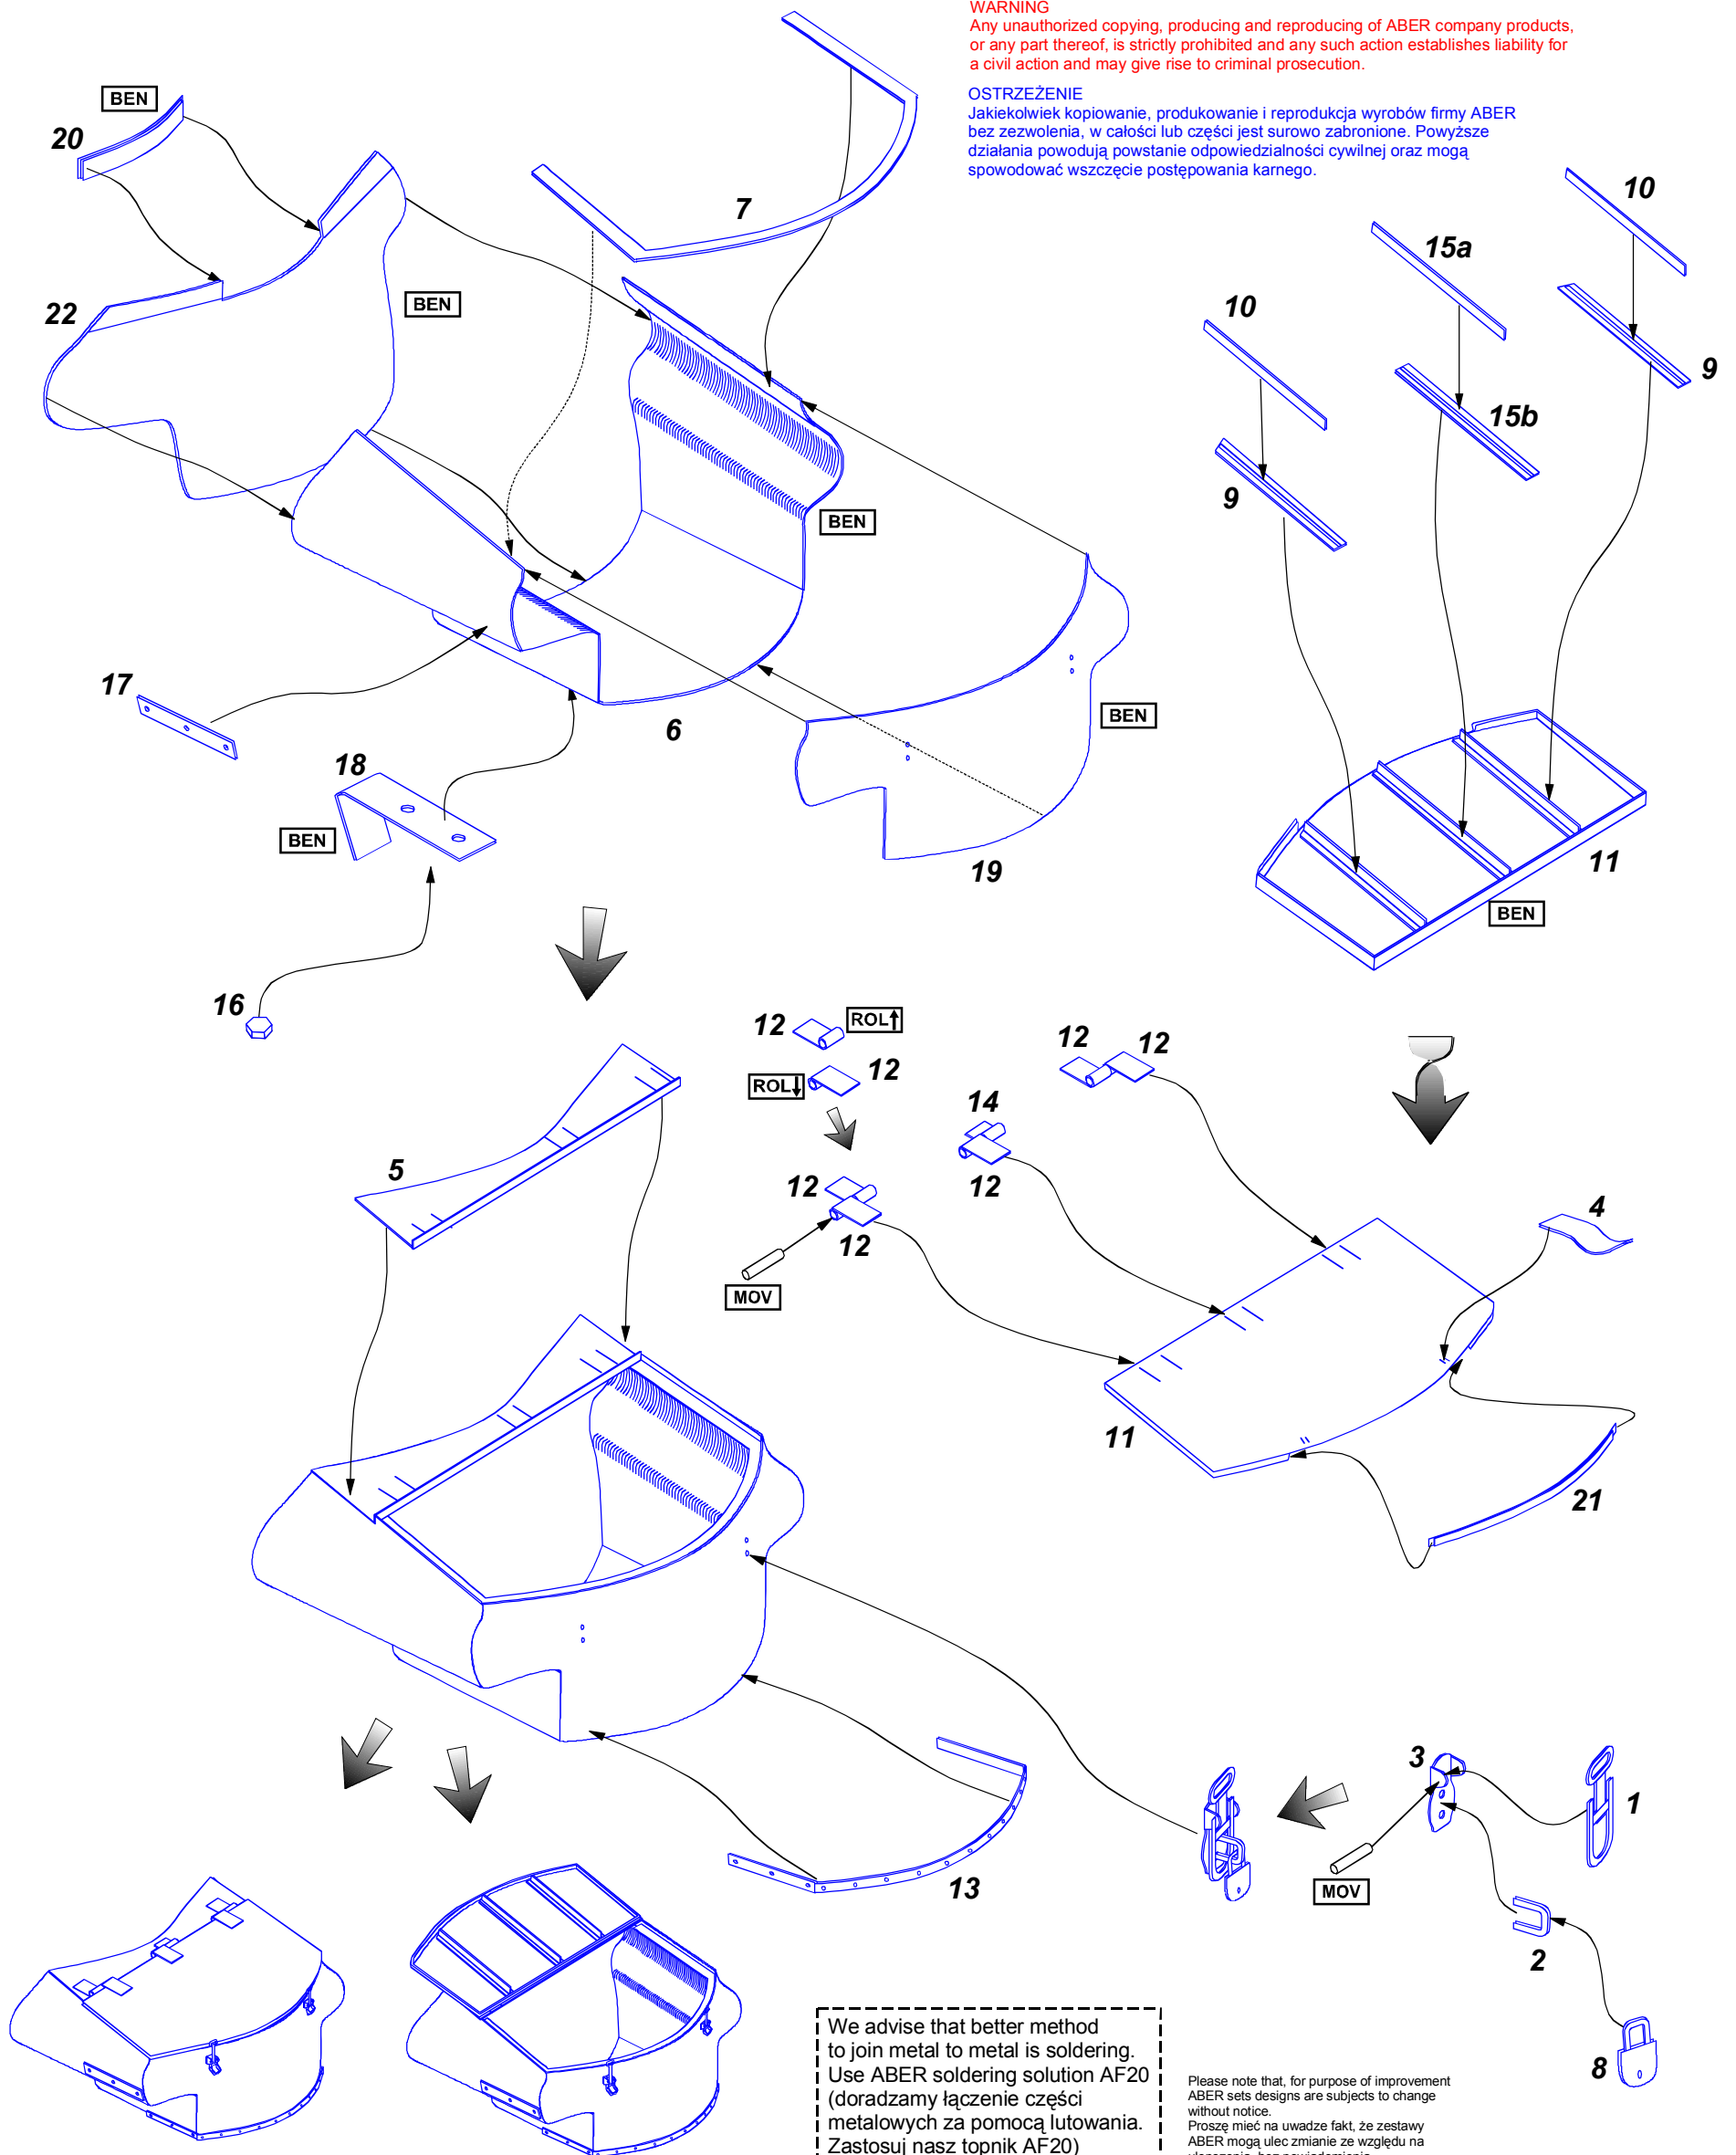

OSTRZEŻENIE

Jakiegokolwiek kopiowanie, produkowanie i reprodukcja wyrobów firmy ABER bez zezwolenia, w całości lub części jest surowo zabronione. Powyższe działania powodują powstanie odpowiedzialności cywilnej oraz mogą spowodować wszczęcie postępowania karnego.