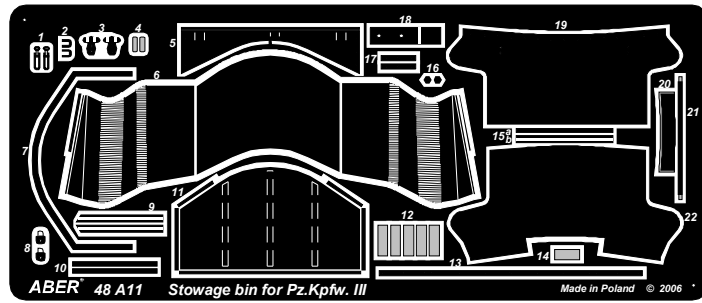

Turret stowage bin for Pz.Kpfw. III

(Tylny wieżowe zasobnik
do czołgu typu Panzer III)

1/48 scale update fit to all Panzer III models

ABER®

48 A11

WWW.ABER.NET.PL

Made in Poland © 2006

WARNING