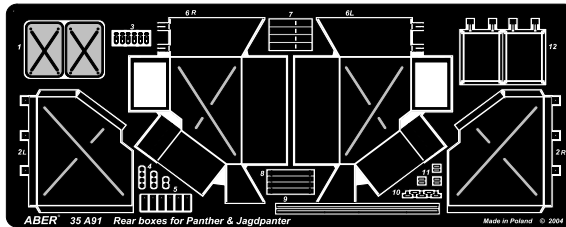

Rear boxes for Panther tanks & Jagdpanzer

(Tylne zasobniki do czołgów typu Pantera)

1/35 scale update

ABER®

35 A91

WWW.ABER.NET.PL

Made in Poland © 2004