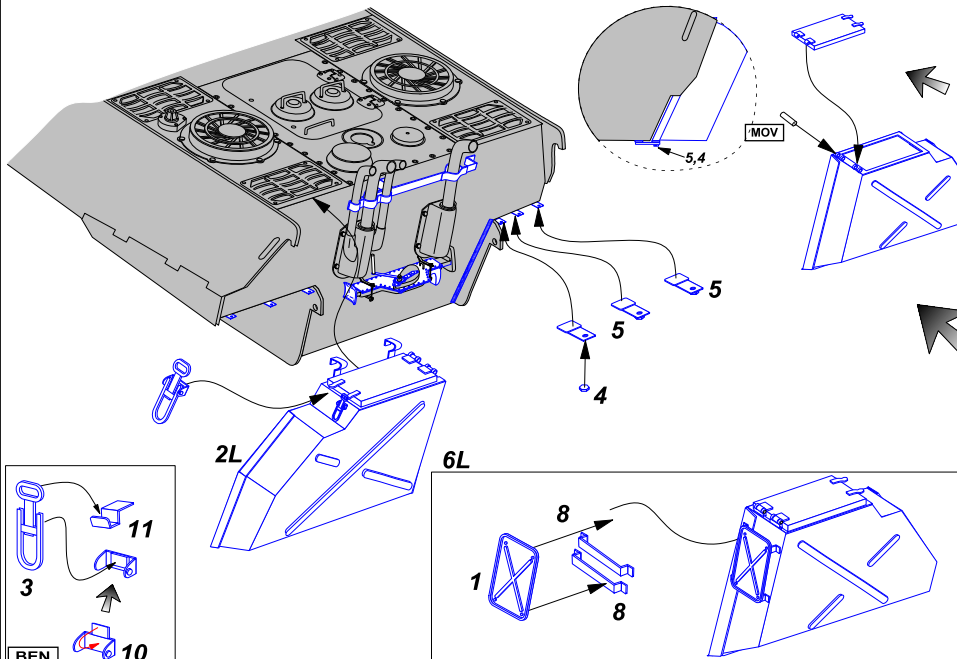

WARNING

OSTRZEŻENIE

We advise that better method to join metal to metal is soldering. Use ABER soldering solution AF20 (doradzamy łączenie części metalowych za pomocą lutownia. Zastosuj nasz topnik AF20)