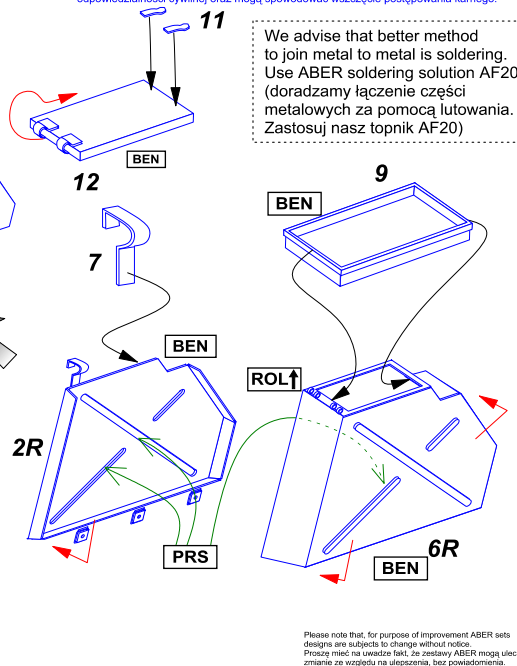

WARNING

OSTRZEŻENIE

We advise that better method to join metal to metal is soldering. Use ABER soldering solution AF20 (doradzamy łączenie części metalowych za pomocą lutownia. Zastosuj nasz topnik AF20)