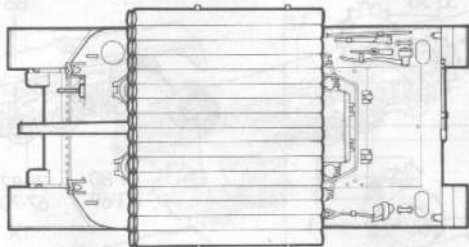

CALLIOPE

SPECIFICATION GENERAL

KIT 8313

CREW: 5

COMBAT WEIGHT: 34.75 TONS
LENGHT OVERALL: MT. 5.90
HULL LENGHT: MT. 5.90
WIDTH: MT. 2.90
HEIGHT: MT. 2.85

1/72 SCALE

GROUND CLEARANCE: MT. 0.43
TRACK WIDTH: MT. 0.40

ENGINE
WRIGHT R-975

ARMAMENT
1 75 MM M3 GUN
1 12.7 MM M2HB MACHINE GUN
2 7.62 MM MACHINE GUNS
60 TUBES ROCKET LAUNCHER

PERFORMANCE
MAXIMUM SPEED: 40 KM/H
COMBAT RANGE: 180 KMS