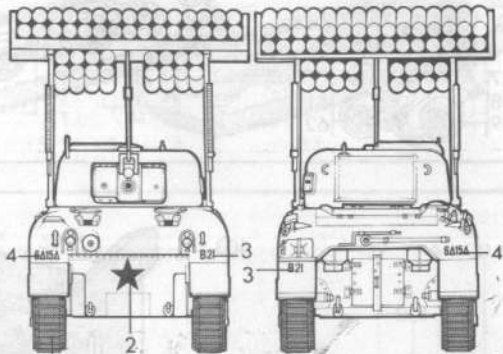

CALLIOPE

SPECIFICATION GENERAL

KIT 8313

CREW: 5

COMBAT WEIGHT: 34.75 TONS
LENGHT OVERALL: MT. 5.90
HULL LENGHT: MT. 5.90
WIDTH: MT. 2.90
HEIGHT: MT. 2.85

1/72 SCALE

GROUND CLEARANCE: MT. 0.43
TRACK WIDTH: MT. 0.40

ENGINE
WRIGHT R-975

ARMAMENT
1 75 MM M3 GUN
1 12.7 MM M2HB MACHINE GUN
2 7.62 MM MACHINE GUNS
60 TUBES ROCKET LAUNCHER

PERFORMANCE
MAXIMUM SPEED: 40 KM/H
COMBAT RANGE: 180 KMS