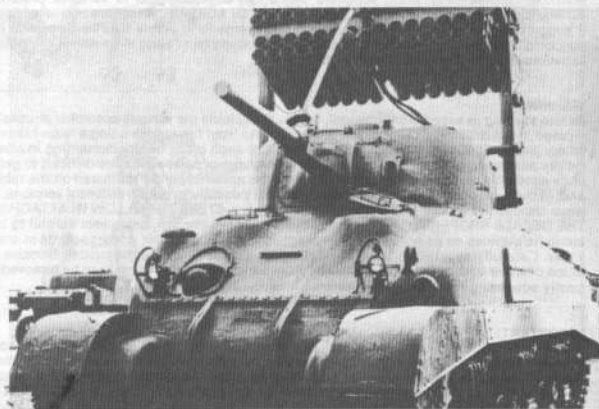

CALLIOPE

SPECIFICATION GENERAL

KIT 8313

CREW: 5

COMBAT WEIGHT: 34.75 TONS
LENGHT OVERALL: MT. 5.90
HULL LENGHT: MT. 5.90
WIDTH: MT. 2.90
HEIGHT: MT. 2.85

1/72 SCALE

GROUND CLEARANCE: MT. 0.43
TRACK WIDTH: MT. 0.40

ENGINE
WRIGHT R-975

ARMAMENT
1 75 MM M3 GUN
1 12.7 MM M2HB MACHINE GUN
2 7.62 MM MACHINE GUNS
60 TUBES ROCKET LAUNCHER

PERFORMANCE
MAXIMUM SPEED: 40 KM/H
COMBAT RANGE: 180 KMS