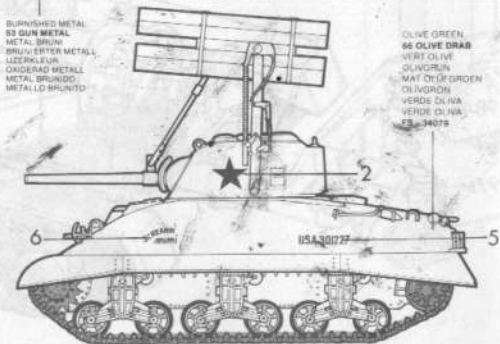

CALLIOPE

SPECIFICATION GENERAL

KIT 8313

CREW: 5

COMBAT WEIGHT: 34.75 TONS
LENGHT OVERALL: MT. 5.90
HULL LENGHT: MT. 5.90
WIDTH: MT. 2.90
HEIGHT: MT. 2.85

1/72 SCALE

GROUND CLEARANCE: MT. 0.43
TRACK WIDTH: MT. 0.40

ENGINE
WRIGHT R-975

ARMAMENT
1 75 MM M3 GUN
1 12.7 MM M2HB MACHINE GUN
2 7.62 MM MACHINE GUNS
60 TUBES ROCKET LAUNCHER

PERFORMANCE
MAXIMUM SPEED: 40 KM/H
COMBAT RANGE: 180 KMS