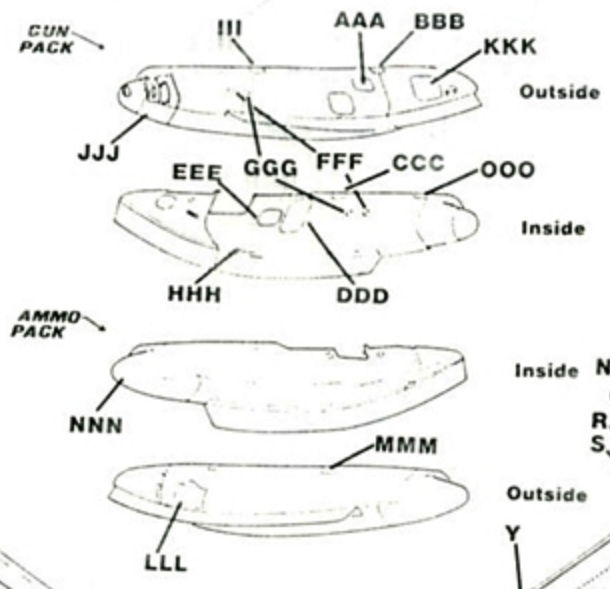

AV-8B
Harrier II

Panel marking placement

Dotted panel is located on the aft section of the fuselage not the vertical stabilizer

AV-8B Technical assistance courtesy of Bruce Marschall MCDONNELL DOUGLAS Saint Louis, MO.