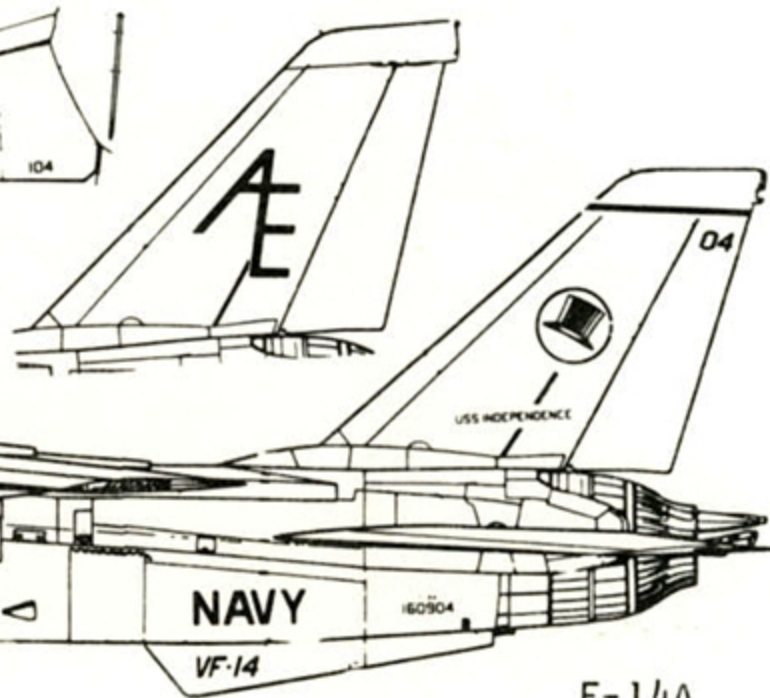

F-14A VF-102 161283

OVERALL AIRCRAFT GLOSS LT GULL GRAY FS16440

NATIONAL INSIGNIAS ARE RED AND BLUE

NATIONAL INSIGNIAS ON FUSELAGE ARE 15" ON WINGS 20"

48-215

F-14A
161283

F-14A VF-14 "TOP HATTERS" 160904

OVERALL AIRCRAFT IS MATT LT. GULL GRAY FS36440

NATIONAL INSIGNIAS ARE GRAY

NATIONAL INSIGNIAS ON FUSELAGE ARE 15" ON WINGS 20"

INNER FIN MARKINGS

F-14A
160904

NATIONAL INSIGNIAS UPPER PORT AND LOWER STARBOARD WINGS,
WING NUMBERS ON BOTH UPPER WINGS ALL AIRCRAFTS.