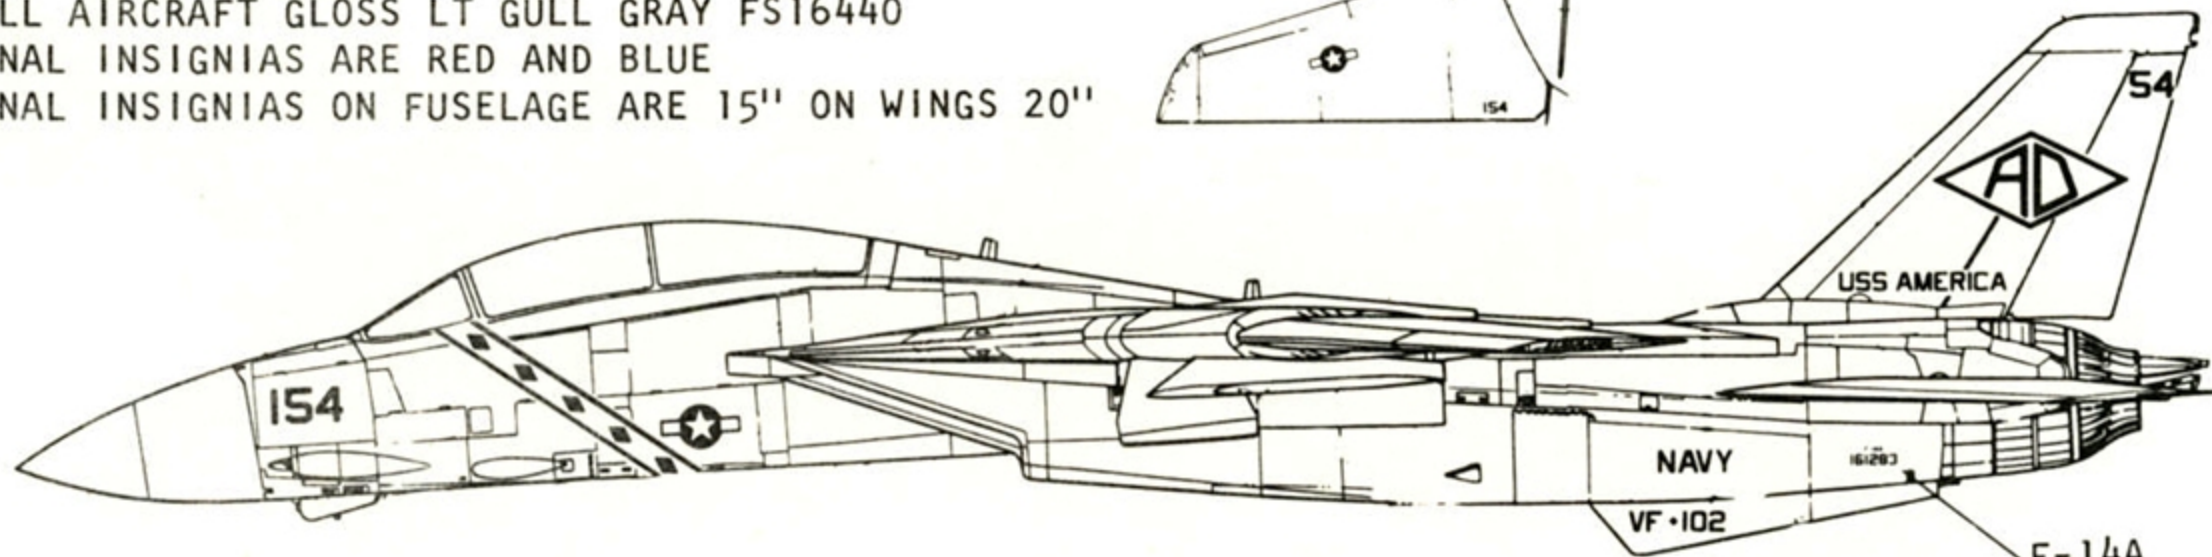

F-14A VF-102 161283

OVERALL AIRCRAFT GLOSS LT GULL GRAY FS16440

NATIONAL INSIGNIAS ARE RED AND BLUE

NATIONAL INSIGNIAS ON FUSELAGE ARE 15" ON WINGS 20"

48-215

F-14A
161283

F-14A VF-14 "TOP HATTERS" 160904

OVERALL AIRCRAFT IS MATT LT. GULL GRAY FS36440

NATIONAL INSIGNIAS ARE GRAY

NATIONAL INSIGNIAS ON FUSELAGE ARE 15" ON WINGS 20"

INNER FIN MARKINGS

F-14A
160904

NATIONAL INSIGNIAS UPPER PORT AND LOWER STARBOARD WINGS,
WING NUMBERS ON BOTH UPPER WINGS ALL AIRCRAFTS.