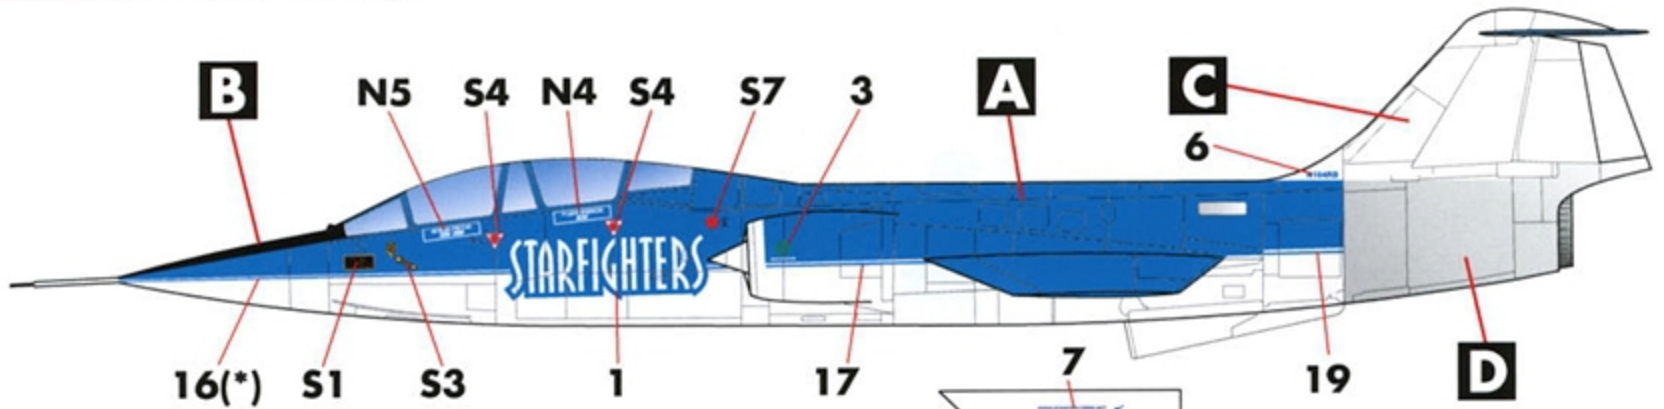

F-104

“STARFIGHTERS”

**FOUR MARKING OPTIONS
FOR CIVILIAN F-104 STARFIGHTERS**

1/48 SCALE

DECALS PRINTED BY

OPTION 1: CF-104D "N104RB"

(*): USE DECAL "16" FOR OPTION 1, AND DECAL "15" FOR OPTION 3.

APPLY BLUE/WHITE STRIPES CAREFULLY AT THE BOUNDARY DIVIDING THE BLUE AND WHITE AREAS.

PLEASE USE THE PHOTOS AT THE REFERENCE SITE (SEE LAST PAGE FOR THE URL).

LANDING GEAR DOORS

NOTE SLIGHTLY DIFFERENT PLACEMENT OF "STARFIGHTERS" ON EACH SIDE

DROPTANKS

THIS AIRCRAFT IS A FORMER ROYAL CANADIAN AIR FORCE CF-104D, SERIAL NO. 104632

OPTION 2: TF-104G "N992SF"

CANOPY FRAME IS LEFT NATURAL METAL

LANDING GEAR DOORS

DROPTANKS

THIS AIRCRAFT IS A FORMER ITALIAN AIR FORCE TF-104G, SERIAL NO. MM54261

OPTION 3: CF-104 "N104RN"

PAINT SCHEME AND GENERAL MARKINGS AS SHOWN FOR OPTION 1