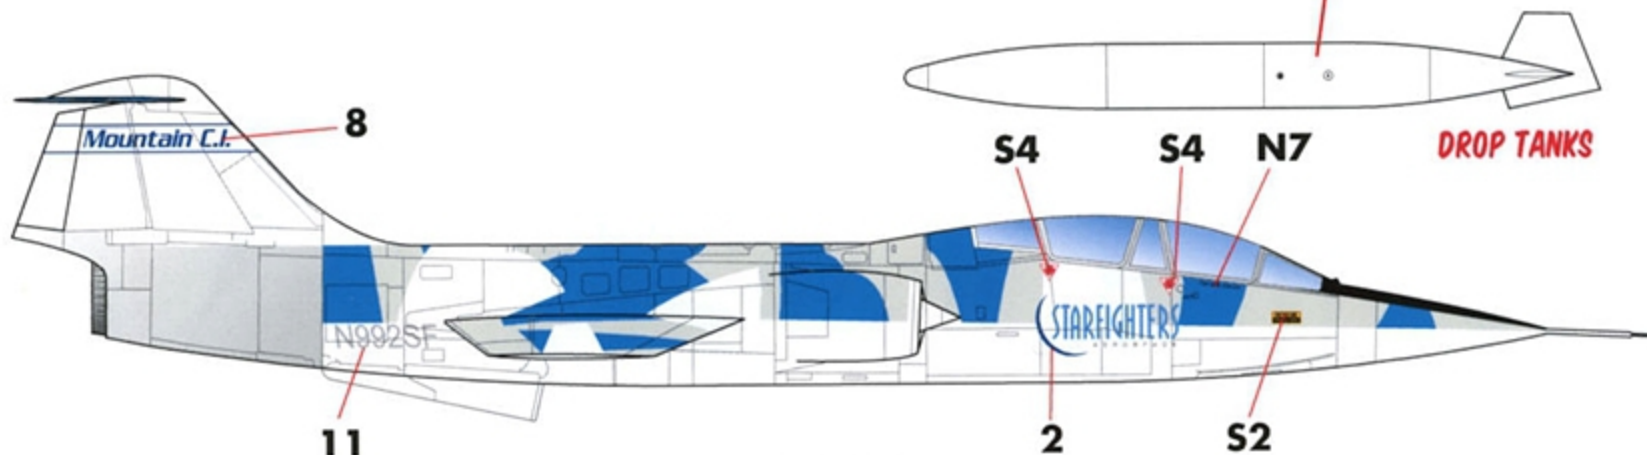

F-104

“STARFIGHTERS”

**FOUR MARKING OPTIONS
FOR CIVILIAN F-104 STARFIGHTERS**

1/48 SCALE

DECALS PRINTED BY

OPTION 1: CF-104D "N104RB"

(*): USE DECAL "16" FOR OPTION 1, AND DECAL "15" FOR OPTION 3.

APPLY BLUE/WHITE STRIPES CAREFULLY AT THE BOUNDARY DIVIDING THE BLUE AND WHITE AREAS.

PLEASE USE THE PHOTOS AT THE REFERENCE SITE (SEE LAST PAGE FOR THE URL).

LANDING GEAR DOORS

NOTE SLIGHTLY DIFFERENT PLACEMENT OF "STARFIGHTERS" ON EACH SIDE

DROPTANKS

THIS AIRCRAFT IS A FORMER ROYAL CANADIAN AIR FORCE CF-104D, SERIAL NO. 104632

OPTION 2: TF-104G "N992SF"

CANOPY FRAME IS LEFT NATURAL METAL

LANDING GEAR DOORS

DROPTANKS

THIS AIRCRAFT IS A FORMER ITALIAN AIR FORCE TF-104G, SERIAL NO. MM54261

OPTION 3: CF-104 "N104RN"

PAINT SCHEME AND GENERAL MARKINGS AS SHOWN FOR OPTION 1