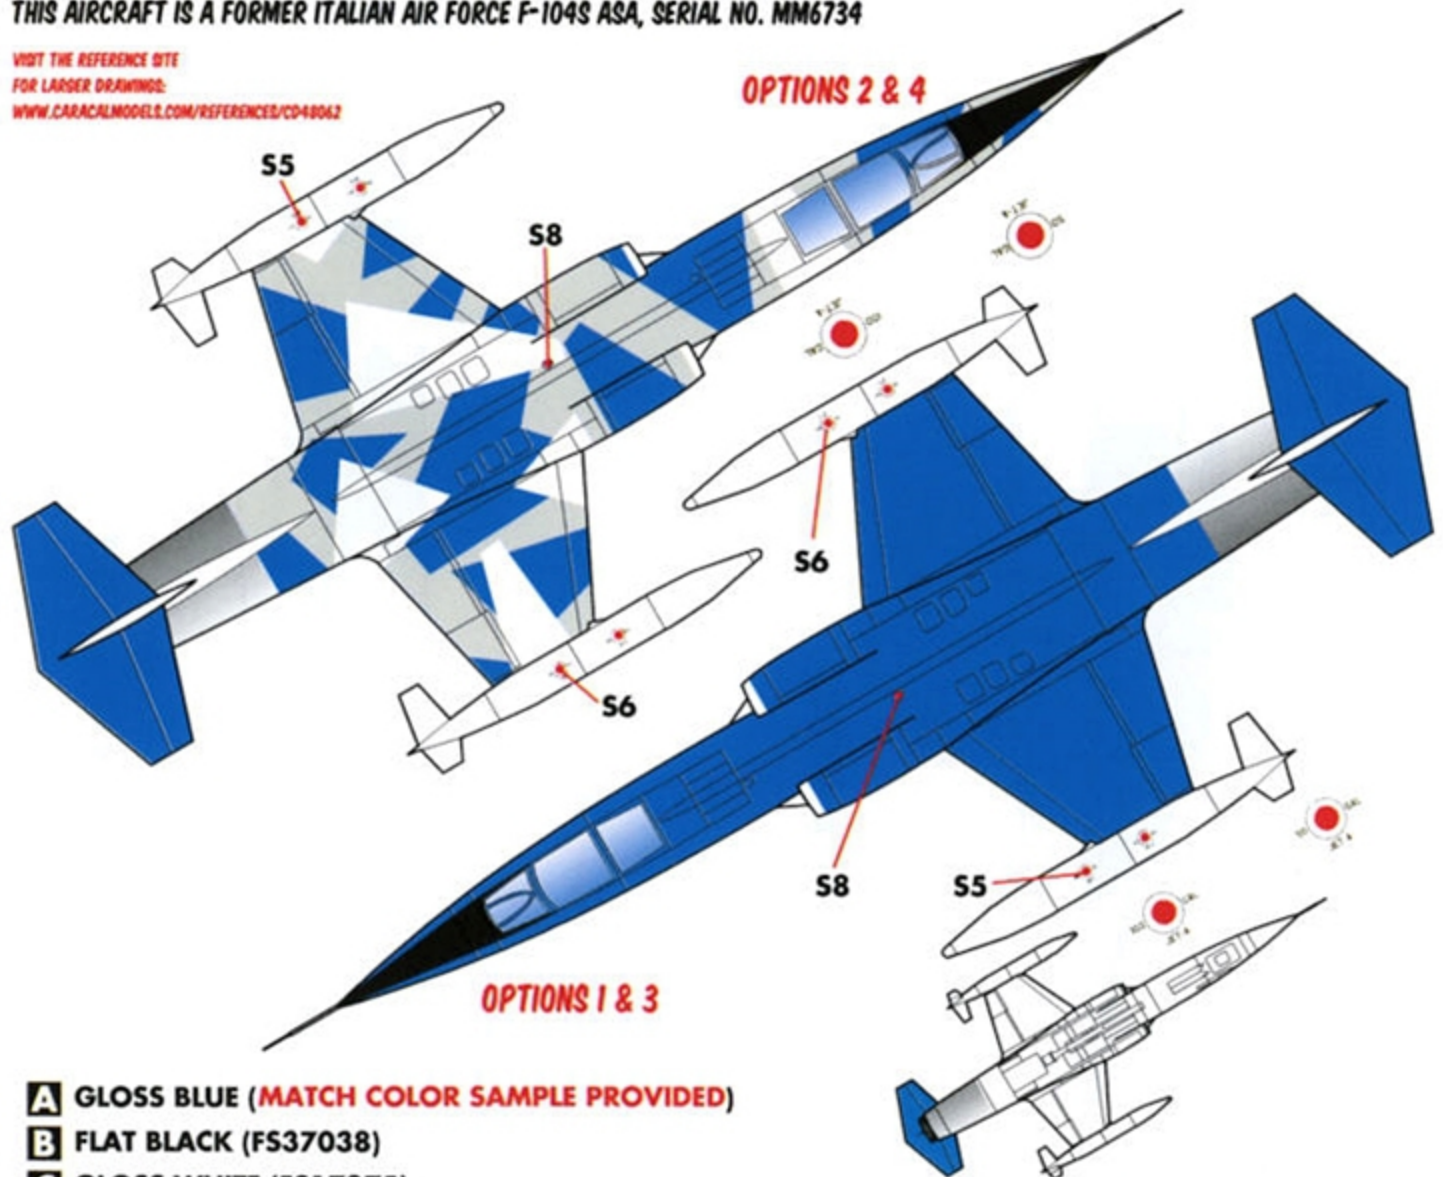

F-104

“STARFIGHTERS”

**FOUR MARKING OPTIONS
FOR CIVILIAN F-104 STARFIGHTERS**

1/48 SCALE

DECALS PRINTED BY

OPTION 1: CF-104D "N104RB"

(*): USE DECAL "16" FOR OPTION 1, AND DECAL "15" FOR OPTION 3.

APPLY BLUE/WHITE STRIPES CAREFULLY AT THE BOUNDARY DIVIDING THE BLUE AND WHITE AREAS.

PLEASE USE THE PHOTOS AT THE REFERENCE SITE (SEE LAST PAGE FOR THE URL).

LANDING GEAR DOORS

NOTE SLIGHTLY DIFFERENT PLACEMENT OF "STARFIGHTERS" ON EACH SIDE

DROPTANKS

THIS AIRCRAFT IS A FORMER ROYAL CANADIAN AIR FORCE CF-104D, SERIAL NO. 104632

OPTION 2: TF-104G "N992SF"

CANOPY FRAME IS LEFT NATURAL METAL

LANDING GEAR DOORS

DROPTANKS

THIS AIRCRAFT IS A FORMER ITALIAN AIR FORCE TF-104G, SERIAL NO. MM54261

OPTION 3: CF-104 "N104RN"

PAINT SCHEME AND GENERAL MARKINGS AS SHOWN FOR OPTION 1

VISIT THE REFERENCE SITE
FOR LARGER DRAWINGS:
WWW.CARACALMODELS.COM/REFERENCES/CD48062

OPTIONS 2 & 4

- A** GLOSS BLUE (MATCH COLOR SAMPLE PROVIDED)
- B** FLAT BLACK (FS37038)
- C** GLOSS WHITE (FS17875)
- D** NATURAL METAL
- E** BLUE (FS35180)
- F** LIGHT GHOST GRAY (FS36375)