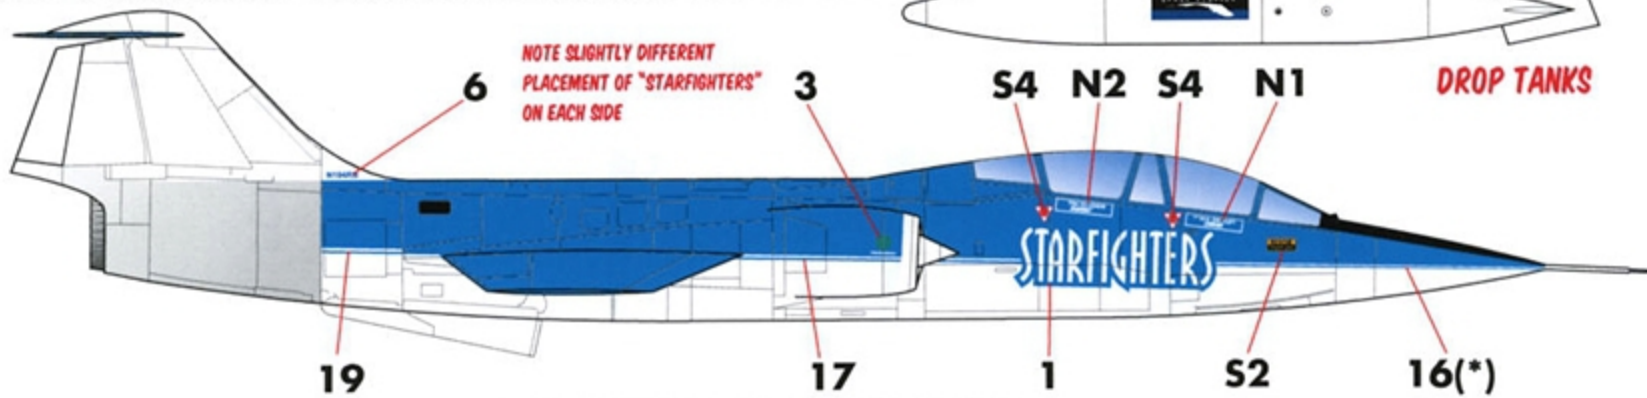

F-104

“STARFIGHTERS”

**FOUR MARKING OPTIONS
FOR CIVILIAN F-104 STARFIGHTERS**

1/48 SCALE

DECALS PRINTED BY

OPTION 1: CF-104D "N104RB"

(*): USE DECAL "16" FOR OPTION 1, AND DECAL "15" FOR OPTION 3.

APPLY BLUE/WHITE STRIPES CAREFULLY AT THE BOUNDARY DIVIDING THE BLUE AND WHITE AREAS.

PLEASE USE THE PHOTOS AT THE REFERENCE SITE (SEE LAST PAGE FOR THE URL).

LANDING GEAR DOORS

NOTE SLIGHTLY DIFFERENT PLACEMENT OF "STARFIGHTERS" ON EACH SIDE

DROPTANKS

THIS AIRCRAFT IS A FORMER ROYAL CANADIAN AIR FORCE CF-104D, SERIAL NO. 104632

OPTION 2: TF-104G "N992SF"

CANOPY FRAME IS LEFT NATURAL METAL

LANDING GEAR DOORS

DROPTANKS

THIS AIRCRAFT IS A FORMER ITALIAN AIR FORCE TF-104G, SERIAL NO. MM54261

OPTION 3: CF-104 "N104RN"

PAINT SCHEME AND GENERAL MARKINGS AS SHOWN FOR OPTION 1