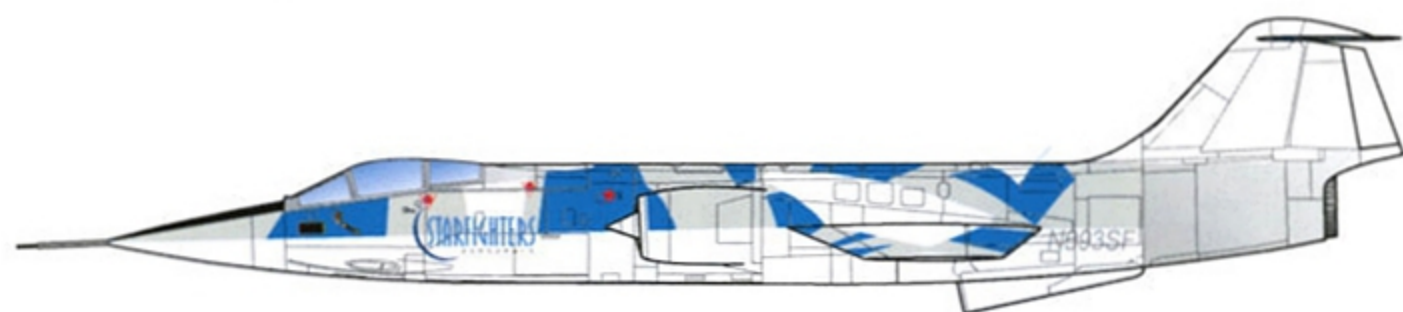

F-104

“STARFIGHTERS”

**FOUR MARKING OPTIONS
FOR CIVILIAN F-104 STARFIGHTERS**

1/48 SCALE

DECALS PRINTED BY

OPTION 1: CF-104D "N104RB"

(*): USE DECAL "16" FOR OPTION 1, AND DECAL "15" FOR OPTION 3.

APPLY BLUE/WHITE STRIPES CAREFULLY AT THE BOUNDARY DIVIDING THE BLUE AND WHITE AREAS.

PLEASE USE THE PHOTOS AT THE REFERENCE SITE (SEE LAST PAGE FOR THE URL).

LANDING GEAR DOORS

NOTE SLIGHTLY DIFFERENT PLACEMENT OF "STARFIGHTERS" ON EACH SIDE

DROPTANKS

THIS AIRCRAFT IS A FORMER ROYAL CANADIAN AIR FORCE CF-104D, SERIAL NO. 104632

OPTION 2: TF-104G "N992SF"

CANOPY FRAME IS LEFT NATURAL METAL

LANDING GEAR DOORS

DROPTANKS

THIS AIRCRAFT IS A FORMER ITALIAN AIR FORCE TF-104G, SERIAL NO. MM54261

OPTION 3: CF-104 "N104RN"

PAINT SCHEME AND GENERAL MARKINGS AS SHOWN FOR OPTION 1