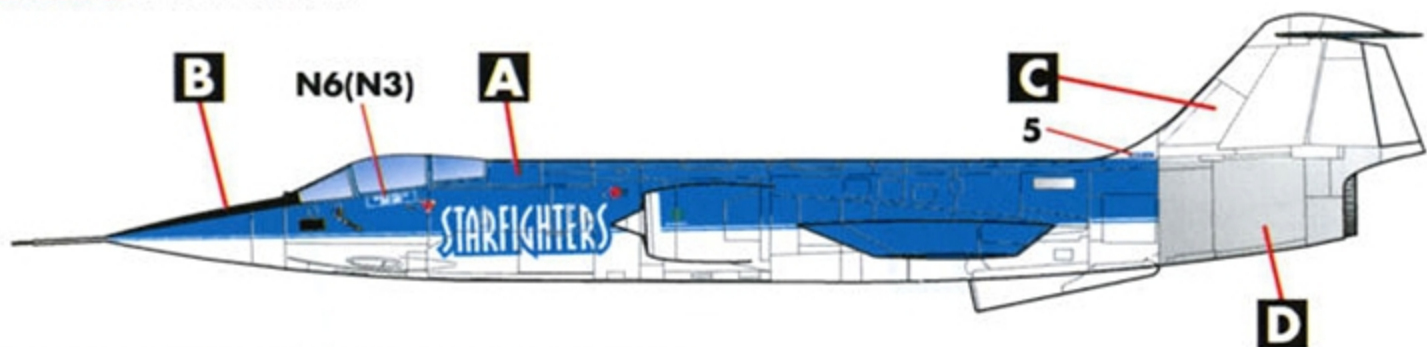

F-104

“STARFIGHTERS”

**FOUR MARKING OPTIONS
FOR CIVILIAN F-104 STARFIGHTERS**

1/48 SCALE

DECALS PRINTED BY

OPTION 1: CF-104D "N104RB"

(*): USE DECAL "16" FOR OPTION 1, AND DECAL "15" FOR OPTION 3.

APPLY BLUE/WHITE STRIPES CAREFULLY AT THE BOUNDARY DIVIDING THE BLUE AND WHITE AREAS.

PLEASE USE THE PHOTOS AT THE REFERENCE SITE (SEE LAST PAGE FOR THE URL).

LANDING GEAR DOORS

NOTE SLIGHTLY DIFFERENT PLACEMENT OF "STARFIGHTERS" ON EACH SIDE

DROPTANKS

THIS AIRCRAFT IS A FORMER ROYAL CANADIAN AIR FORCE CF-104D, SERIAL NO. 104632

OPTION 2: TF-104G "N992SF"

CANOPY FRAME IS LEFT NATURAL METAL

LANDING GEAR DOORS

DROPTANKS

THIS AIRCRAFT IS A FORMER ITALIAN AIR FORCE TF-104G, SERIAL NO. MM54261

OPTION 3: CF-104 "N104RN"

PAINT SCHEME AND GENERAL MARKINGS AS SHOWN FOR OPTION 1