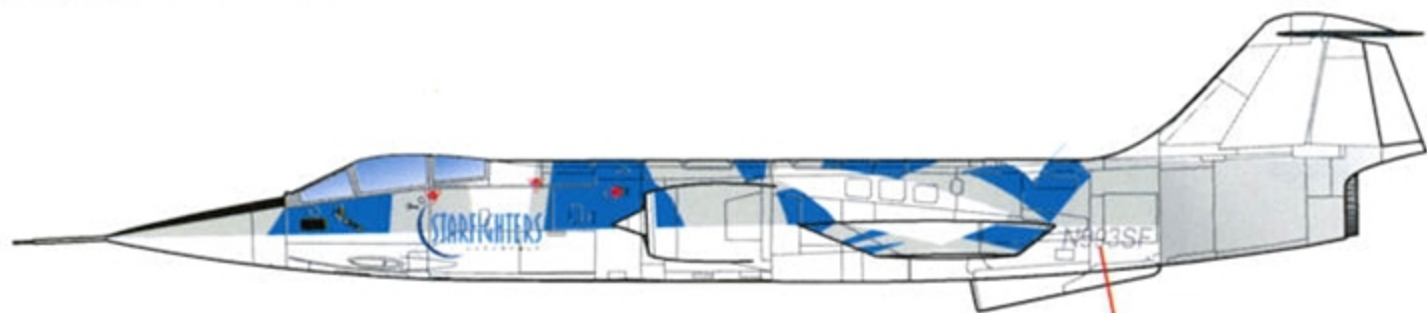

OPTION 4: F-104S ASA "N993SF"

PAINT SCHEME AND GENERAL MARKINGS AS SHOWN FOR OPTION 2

THIS AIRCRAFT IS A FORMER ITALIAN AIR FORCE F-104S ASA, SERIAL NO. MM6734

VISIT THE REFERENCE SITE
FOR LARGER DRAWINGS:
WWW.CARACALMODELS.COM/REFERENCES/CD48062