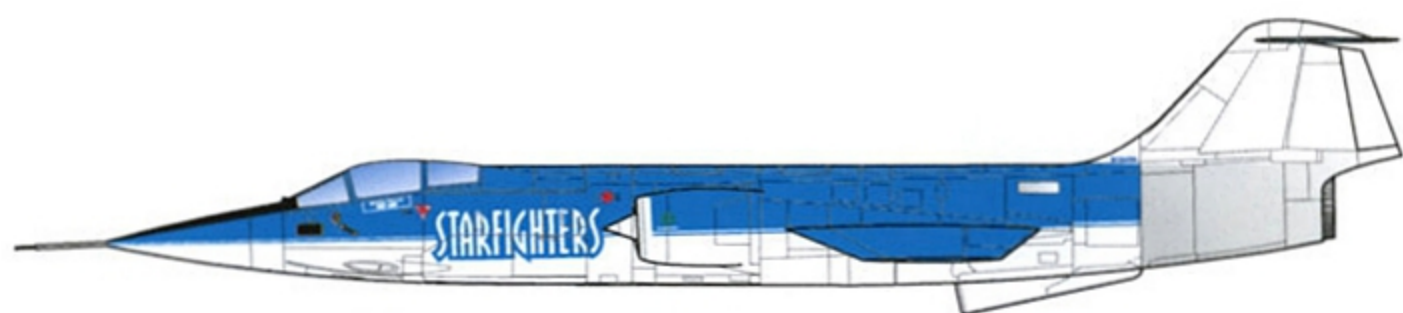

F-104

“STARFIGHTERS”

**FOUR MARKING OPTIONS
FOR CIVILIAN F-104 STARFIGHTERS**

1/48 SCALE

DECALS PRINTED BY

OPTION 1: CF-104D "N104RB"

(*): USE DECAL "16" FOR OPTION 1, AND DECAL "15" FOR OPTION 3.

APPLY BLUE/WHITE STRIPES CAREFULLY AT THE BOUNDARY DIVIDING THE BLUE AND WHITE AREAS.

PLEASE USE THE PHOTOS AT THE REFERENCE SITE (SEE LAST PAGE FOR THE URL).

LANDING GEAR DOORS

NOTE SLIGHTLY DIFFERENT PLACEMENT OF "STARFIGHTERS" ON EACH SIDE

DROPTANKS

THIS AIRCRAFT IS A FORMER ROYAL CANADIAN AIR FORCE CF-104D, SERIAL NO. 104632

OPTION 2: TF-104G "N992SF"

CANOPY FRAME IS LEFT NATURAL METAL

LANDING GEAR DOORS

DROPTANKS

THIS AIRCRAFT IS A FORMER ITALIAN AIR FORCE TF-104G, SERIAL NO. MM54261

OPTION 3: CF-104 "N104RN"

PAINT SCHEME AND GENERAL MARKINGS AS SHOWN FOR OPTION 1