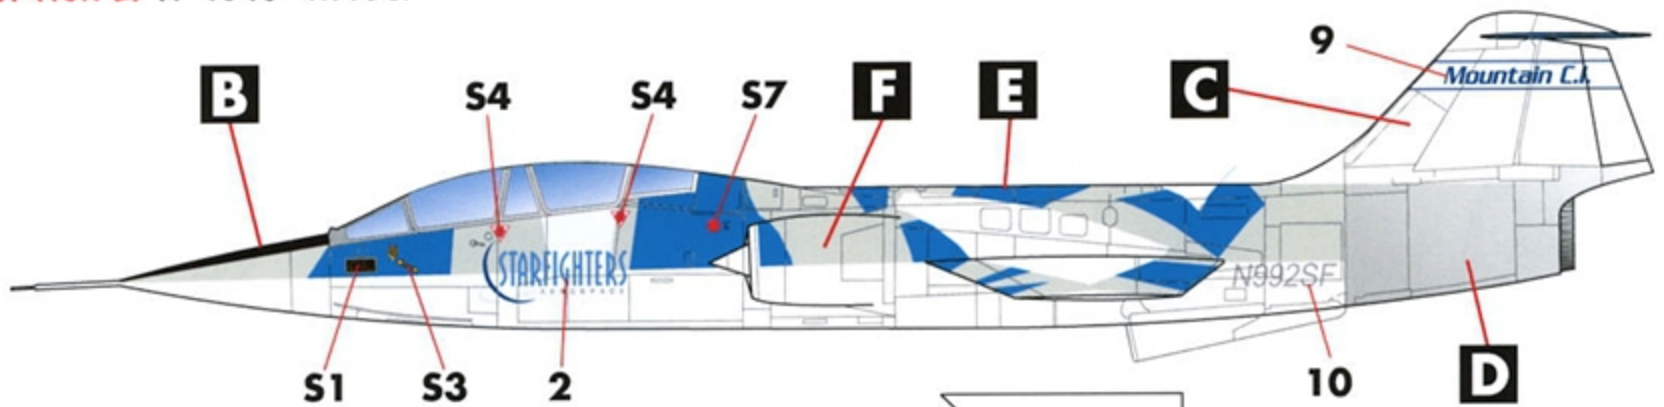

F-104

“STARFIGHTERS”

**FOUR MARKING OPTIONS
FOR CIVILIAN F-104 STARFIGHTERS**

1/48 SCALE

DECALS PRINTED BY

OPTION 1: CF-104D "N104RB"

(*): USE DECAL "16" FOR OPTION 1, AND DECAL "15" FOR OPTION 3.

APPLY BLUE/WHITE STRIPES CAREFULLY AT THE BOUNDARY DIVIDING THE BLUE AND WHITE AREAS.

PLEASE USE THE PHOTOS AT THE REFERENCE SITE (SEE LAST PAGE FOR THE URL).

LANDING GEAR DOORS

NOTE SLIGHTLY DIFFERENT PLACEMENT OF "STARFIGHTERS" ON EACH SIDE

DROPTANKS

THIS AIRCRAFT IS A FORMER ROYAL CANADIAN AIR FORCE CF-104D, SERIAL NO. 104632

OPTION 2: TF-104G "N992SF"

CANOPY FRAME IS LEFT NATURAL METAL

LANDING GEAR DOORS

DROPTANKS

THIS AIRCRAFT IS A FORMER ITALIAN AIR FORCE TF-104G, SERIAL NO. MM54261

OPTION 3: CF-104 "N104RN"

PAINT SCHEME AND GENERAL MARKINGS AS SHOWN FOR OPTION 1